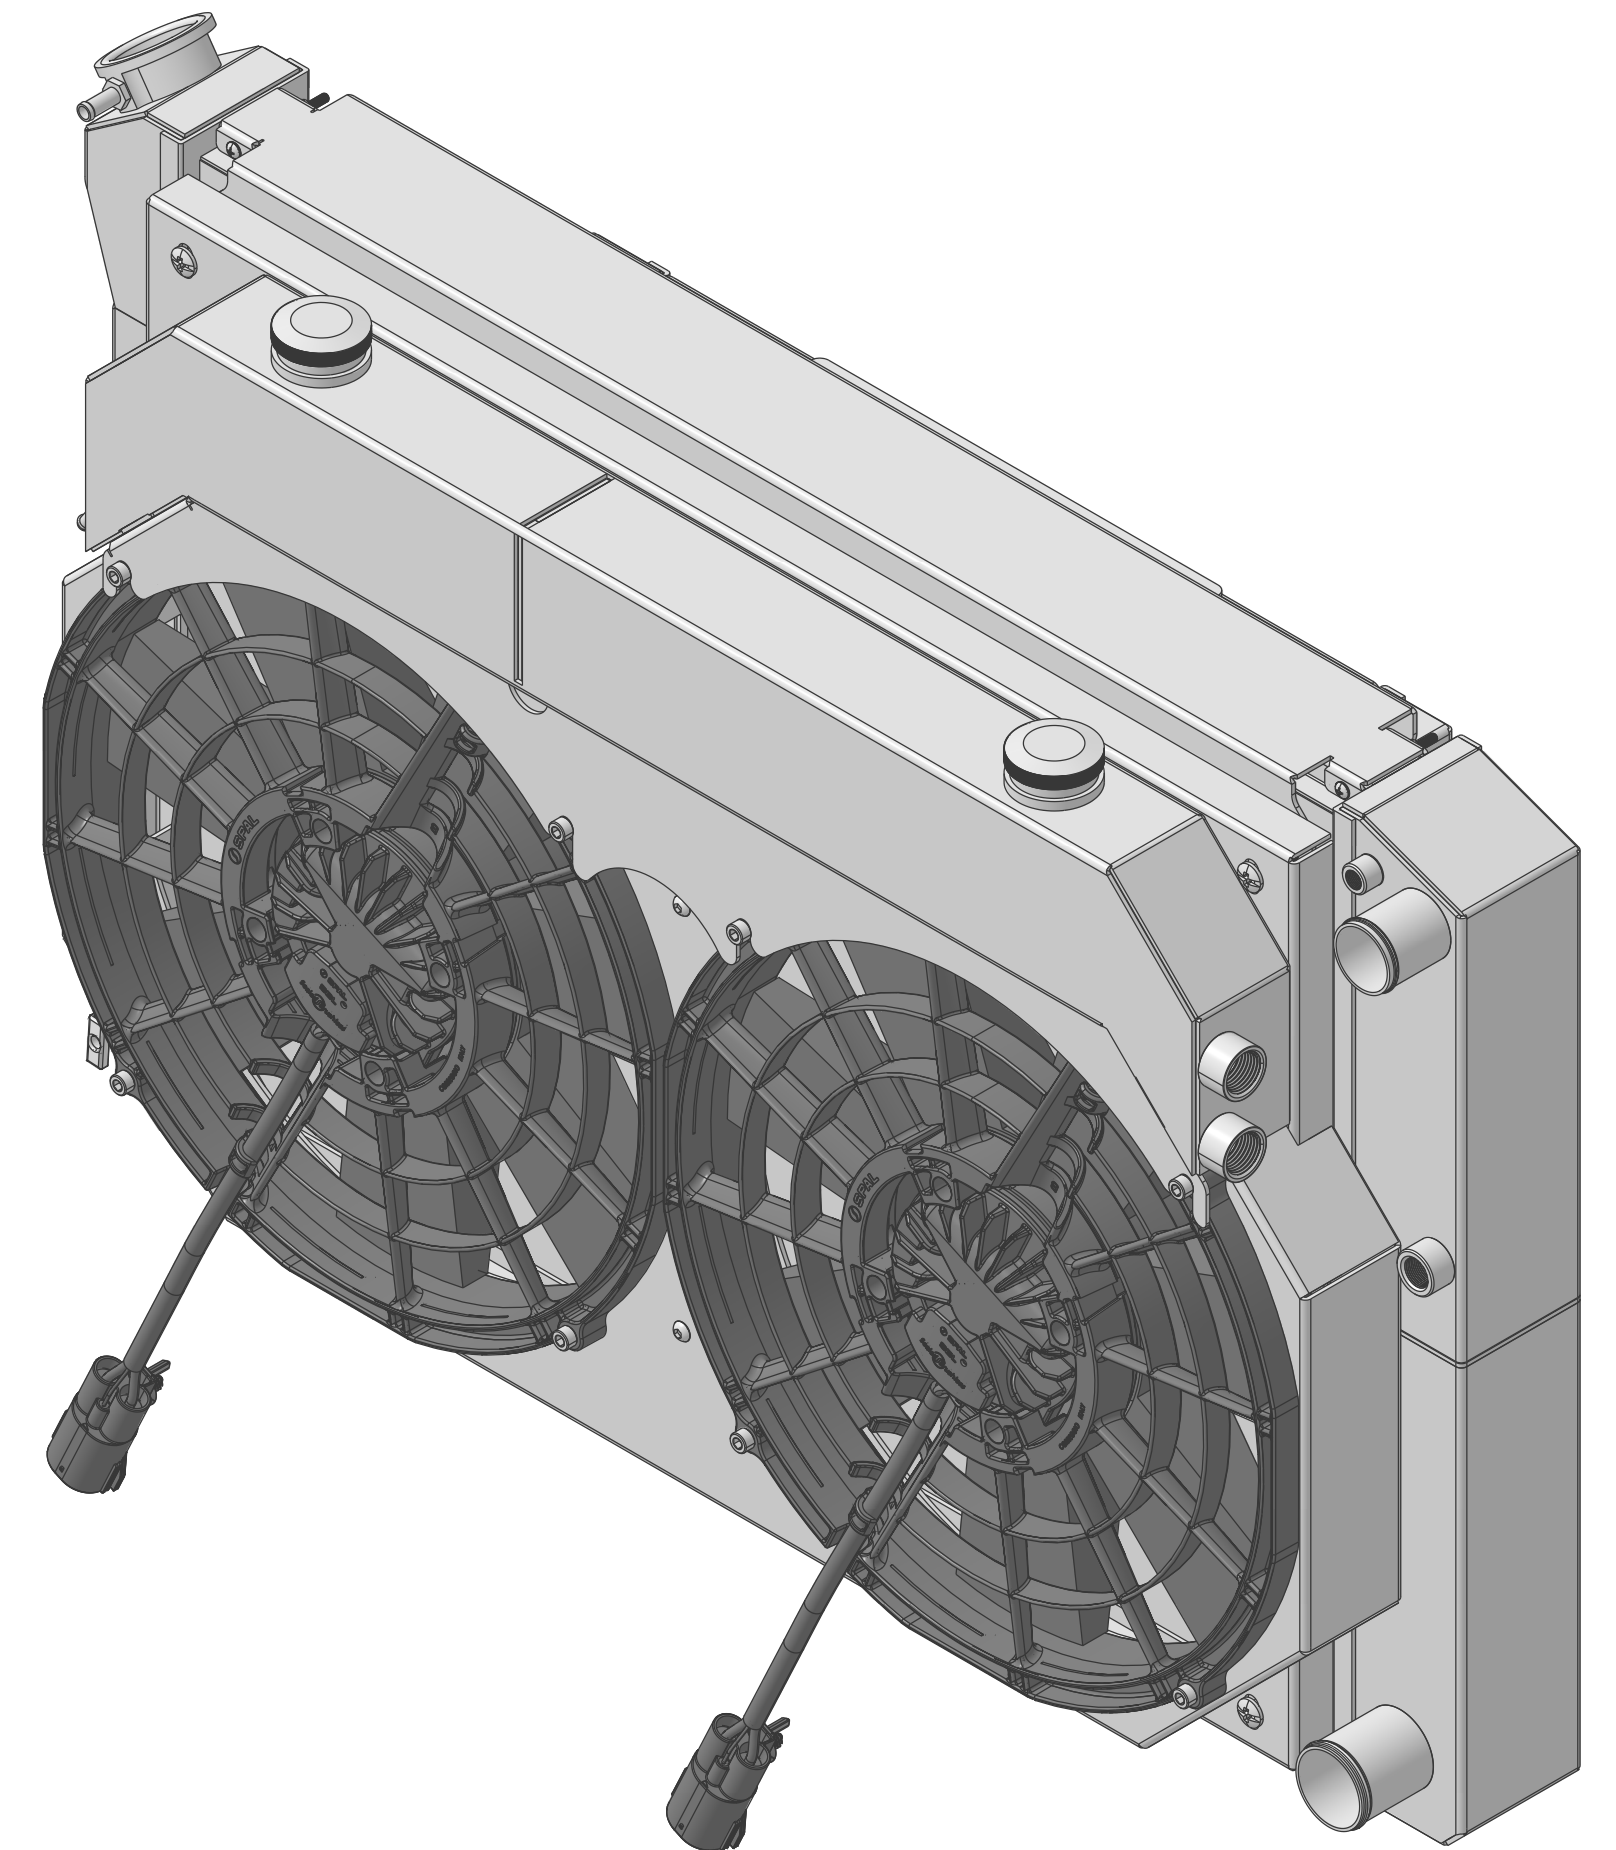

SKU #	Transmission	Fan Type	Core Size
1-716-112LSBLACINXX300	Automatic	300 watt 14" Brushless	Standard ( 2 Rows of 1" Tubes )
1-716-112LSBLACINXX500		500 watt 14" Brushless	

  
 Custom Aluminum Radiators  
[www.wizardcooling.com](http://www.wizardcooling.com)

Contact Us:  
 716-655-6760

Part Number  
 1-716-LSBLACINXX  
 Automatic Transmission