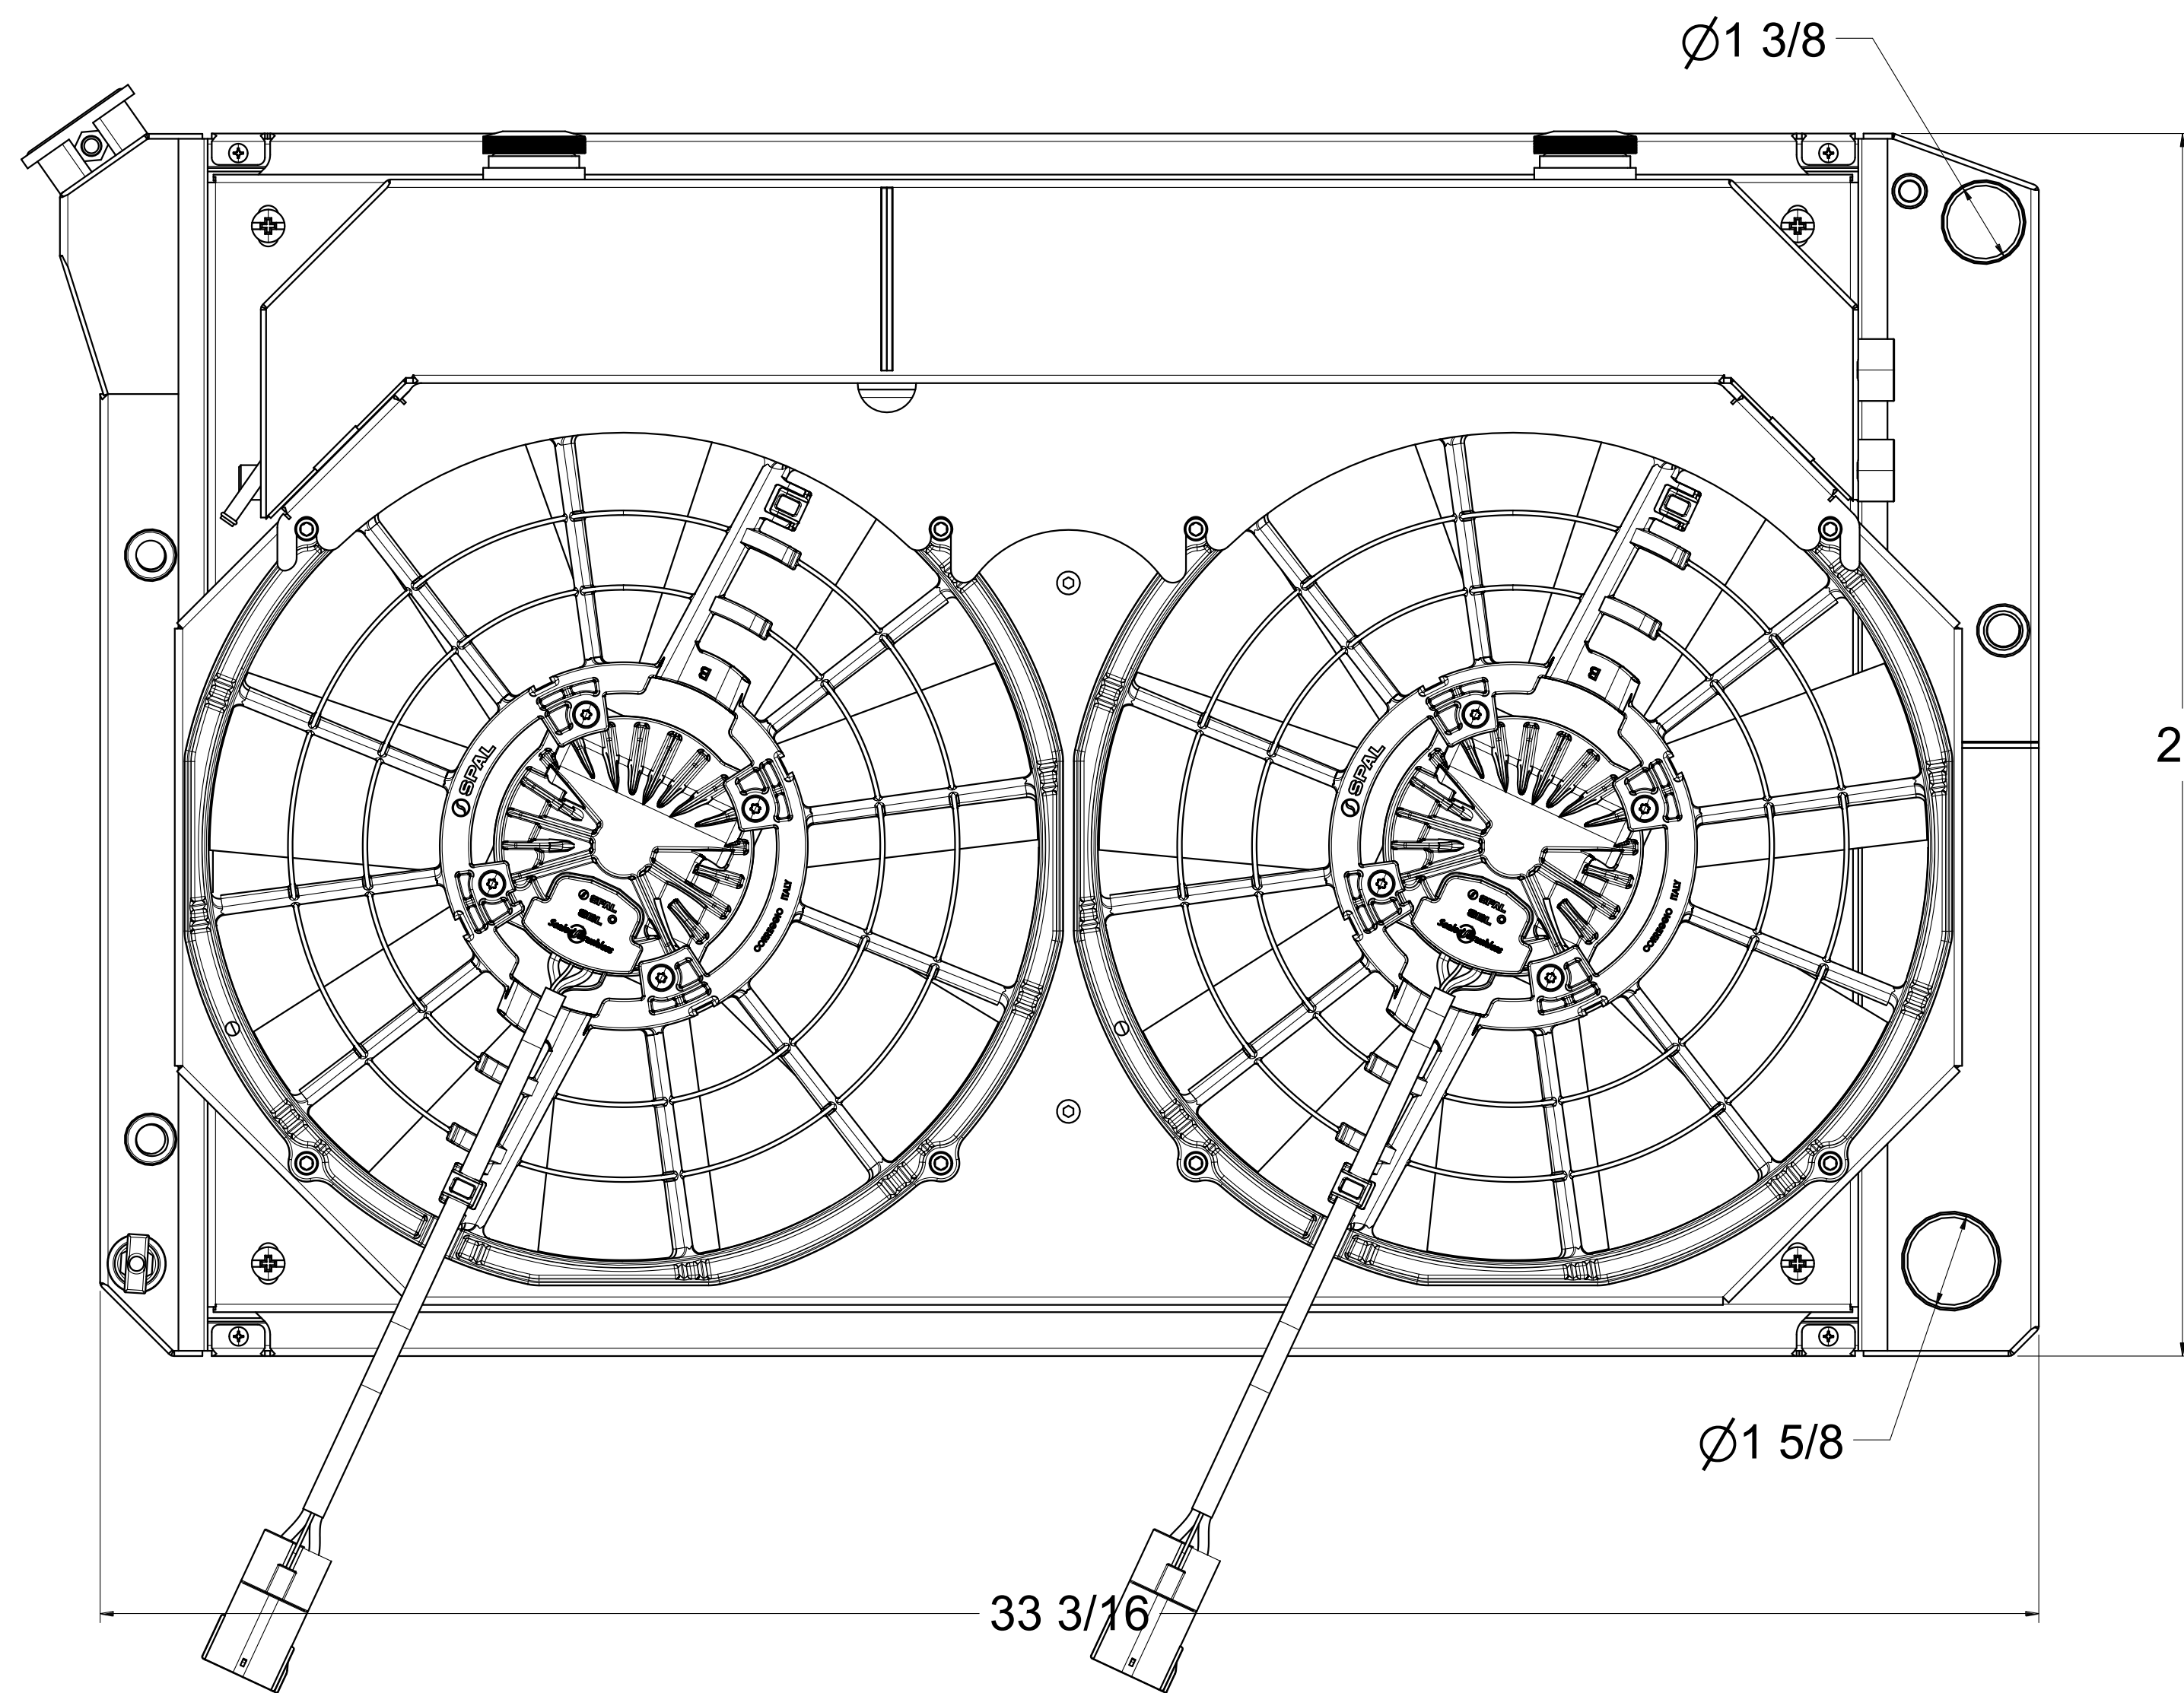

SKU #	Transmission	Fan Type	Core Size
1-716-112LSBLACINXX300	Automatic	300 watt 14" Brushless	Standard ( 2 Rows of 1" Tubes )
1-716-112LSBLACINXX500		500 watt 14" Brushless	

  
 Custom Aluminum Radiators  
[www.wizardcooling.com](http://www.wizardcooling.com)