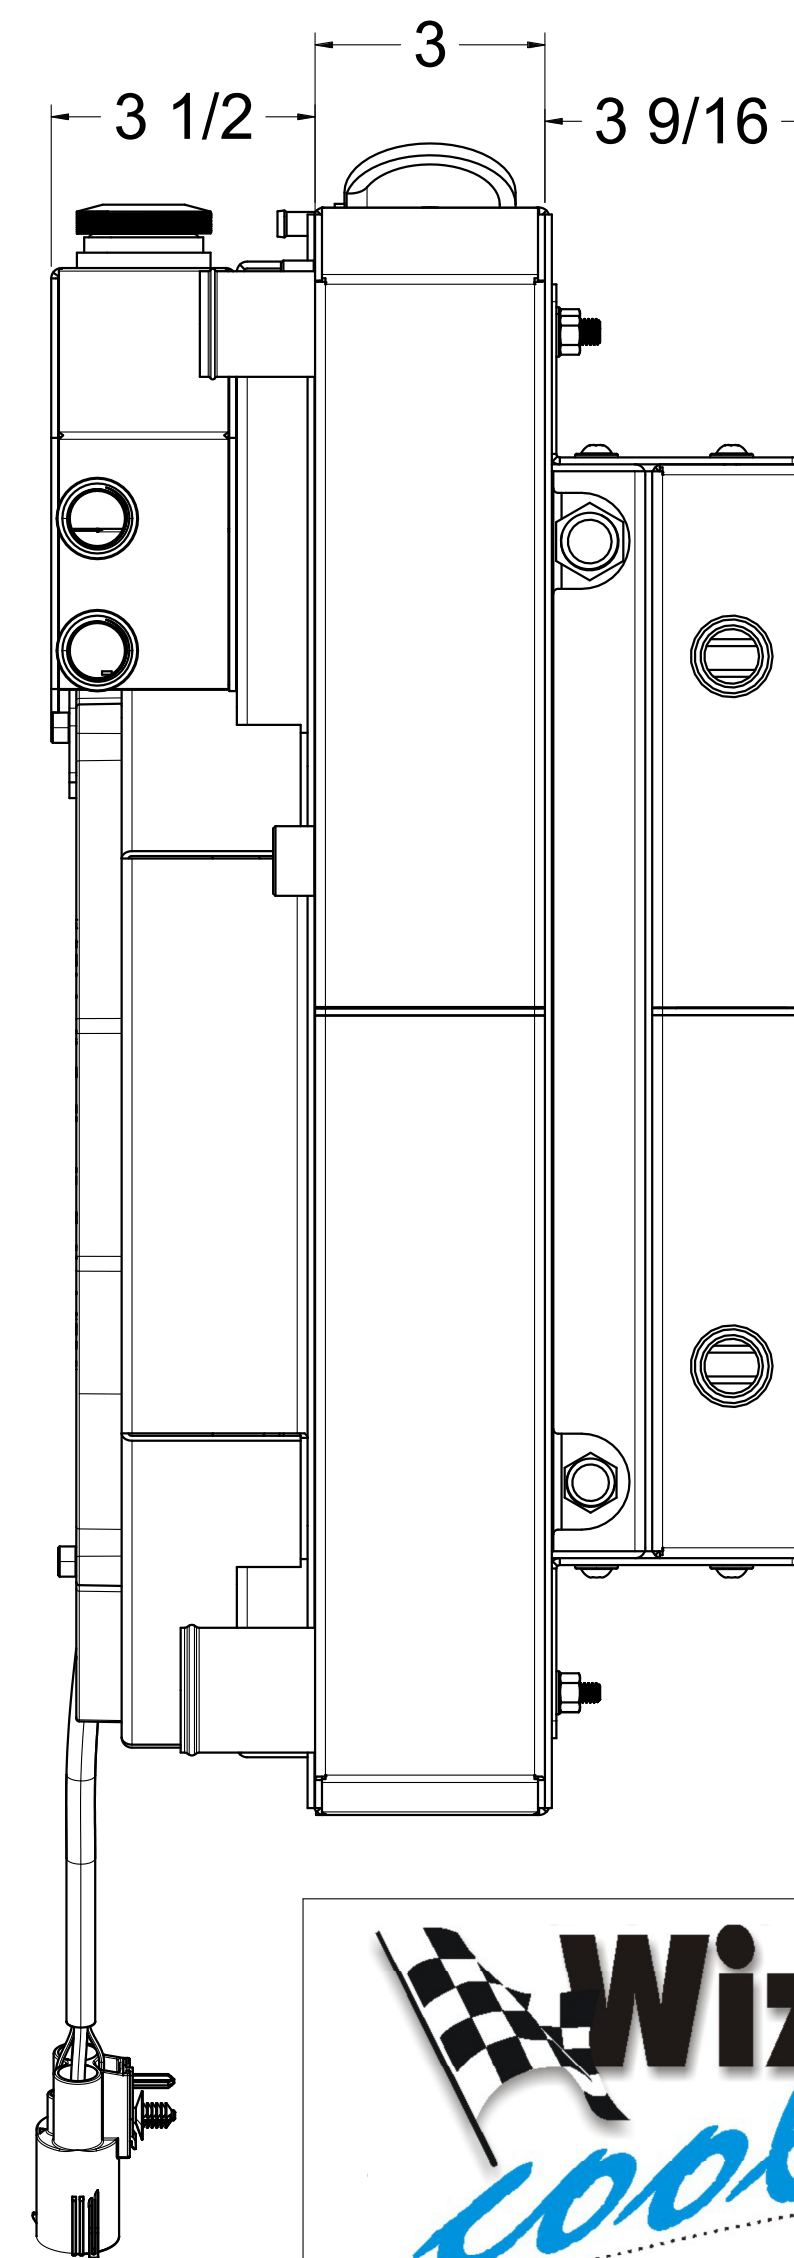

SKU #	Transmission	Fan Type	Core Size
1-716-112LSBLACINXX300	Automatic	300 watt 14" Brushless	Standard ( 2 Rows of 1" Tubes )
1-716-112LSBLACINXX500		500 watt 14" Brushless	

  
 Custom Aluminum Radiators  
[www.wizardcooling.com](http://www.wizardcooling.com)

Contact Us:  
 716-655-6760

Part Number  
 1-716-LSBLACINXX  
 Automatic Transmission