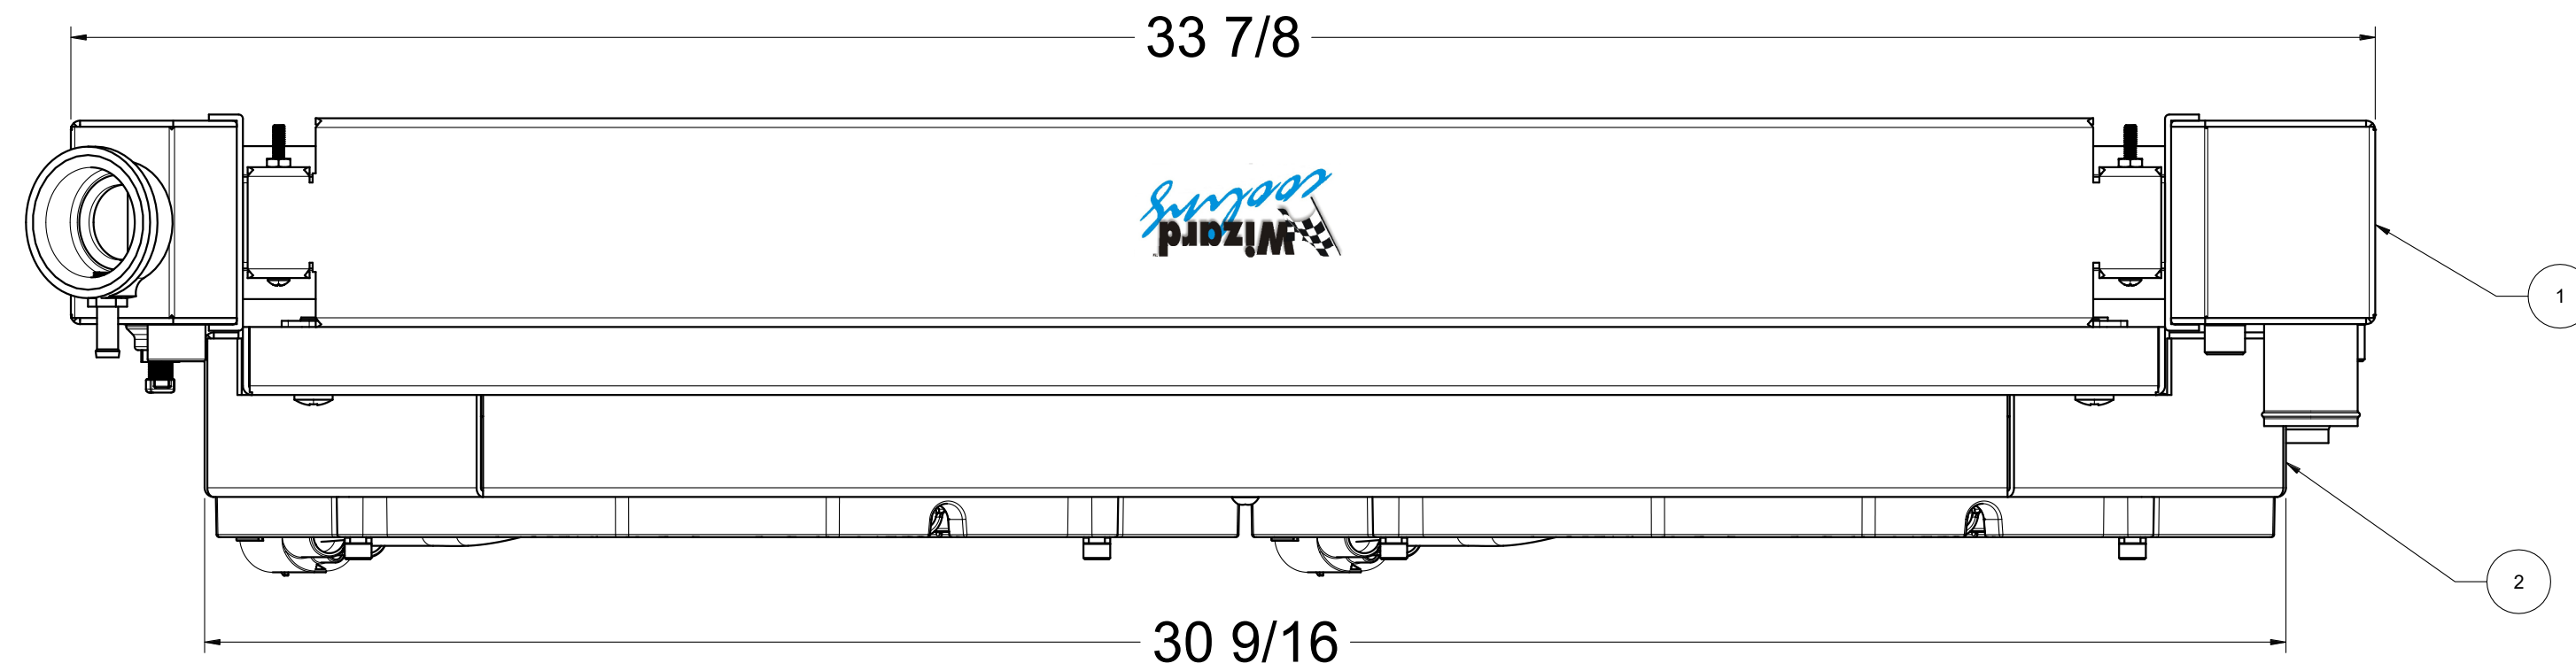

SKU #	Radiator DWG #	Radiator P/N	Transmission	Core Size	Shroud & Fan DWG #	Shroud & Fan P/N	Fan Type
1-716-112LSBL300	1-716-LS Radiator	1-716-110LS	Automatic	STANDARD (2 Rows of 1" Tubes)	1-716-002BL (Dual Chamber Shroud)	1-716-002BL300	300W Brushless
1-716-112LSBL500						1-716-002BL500	500W Brushless