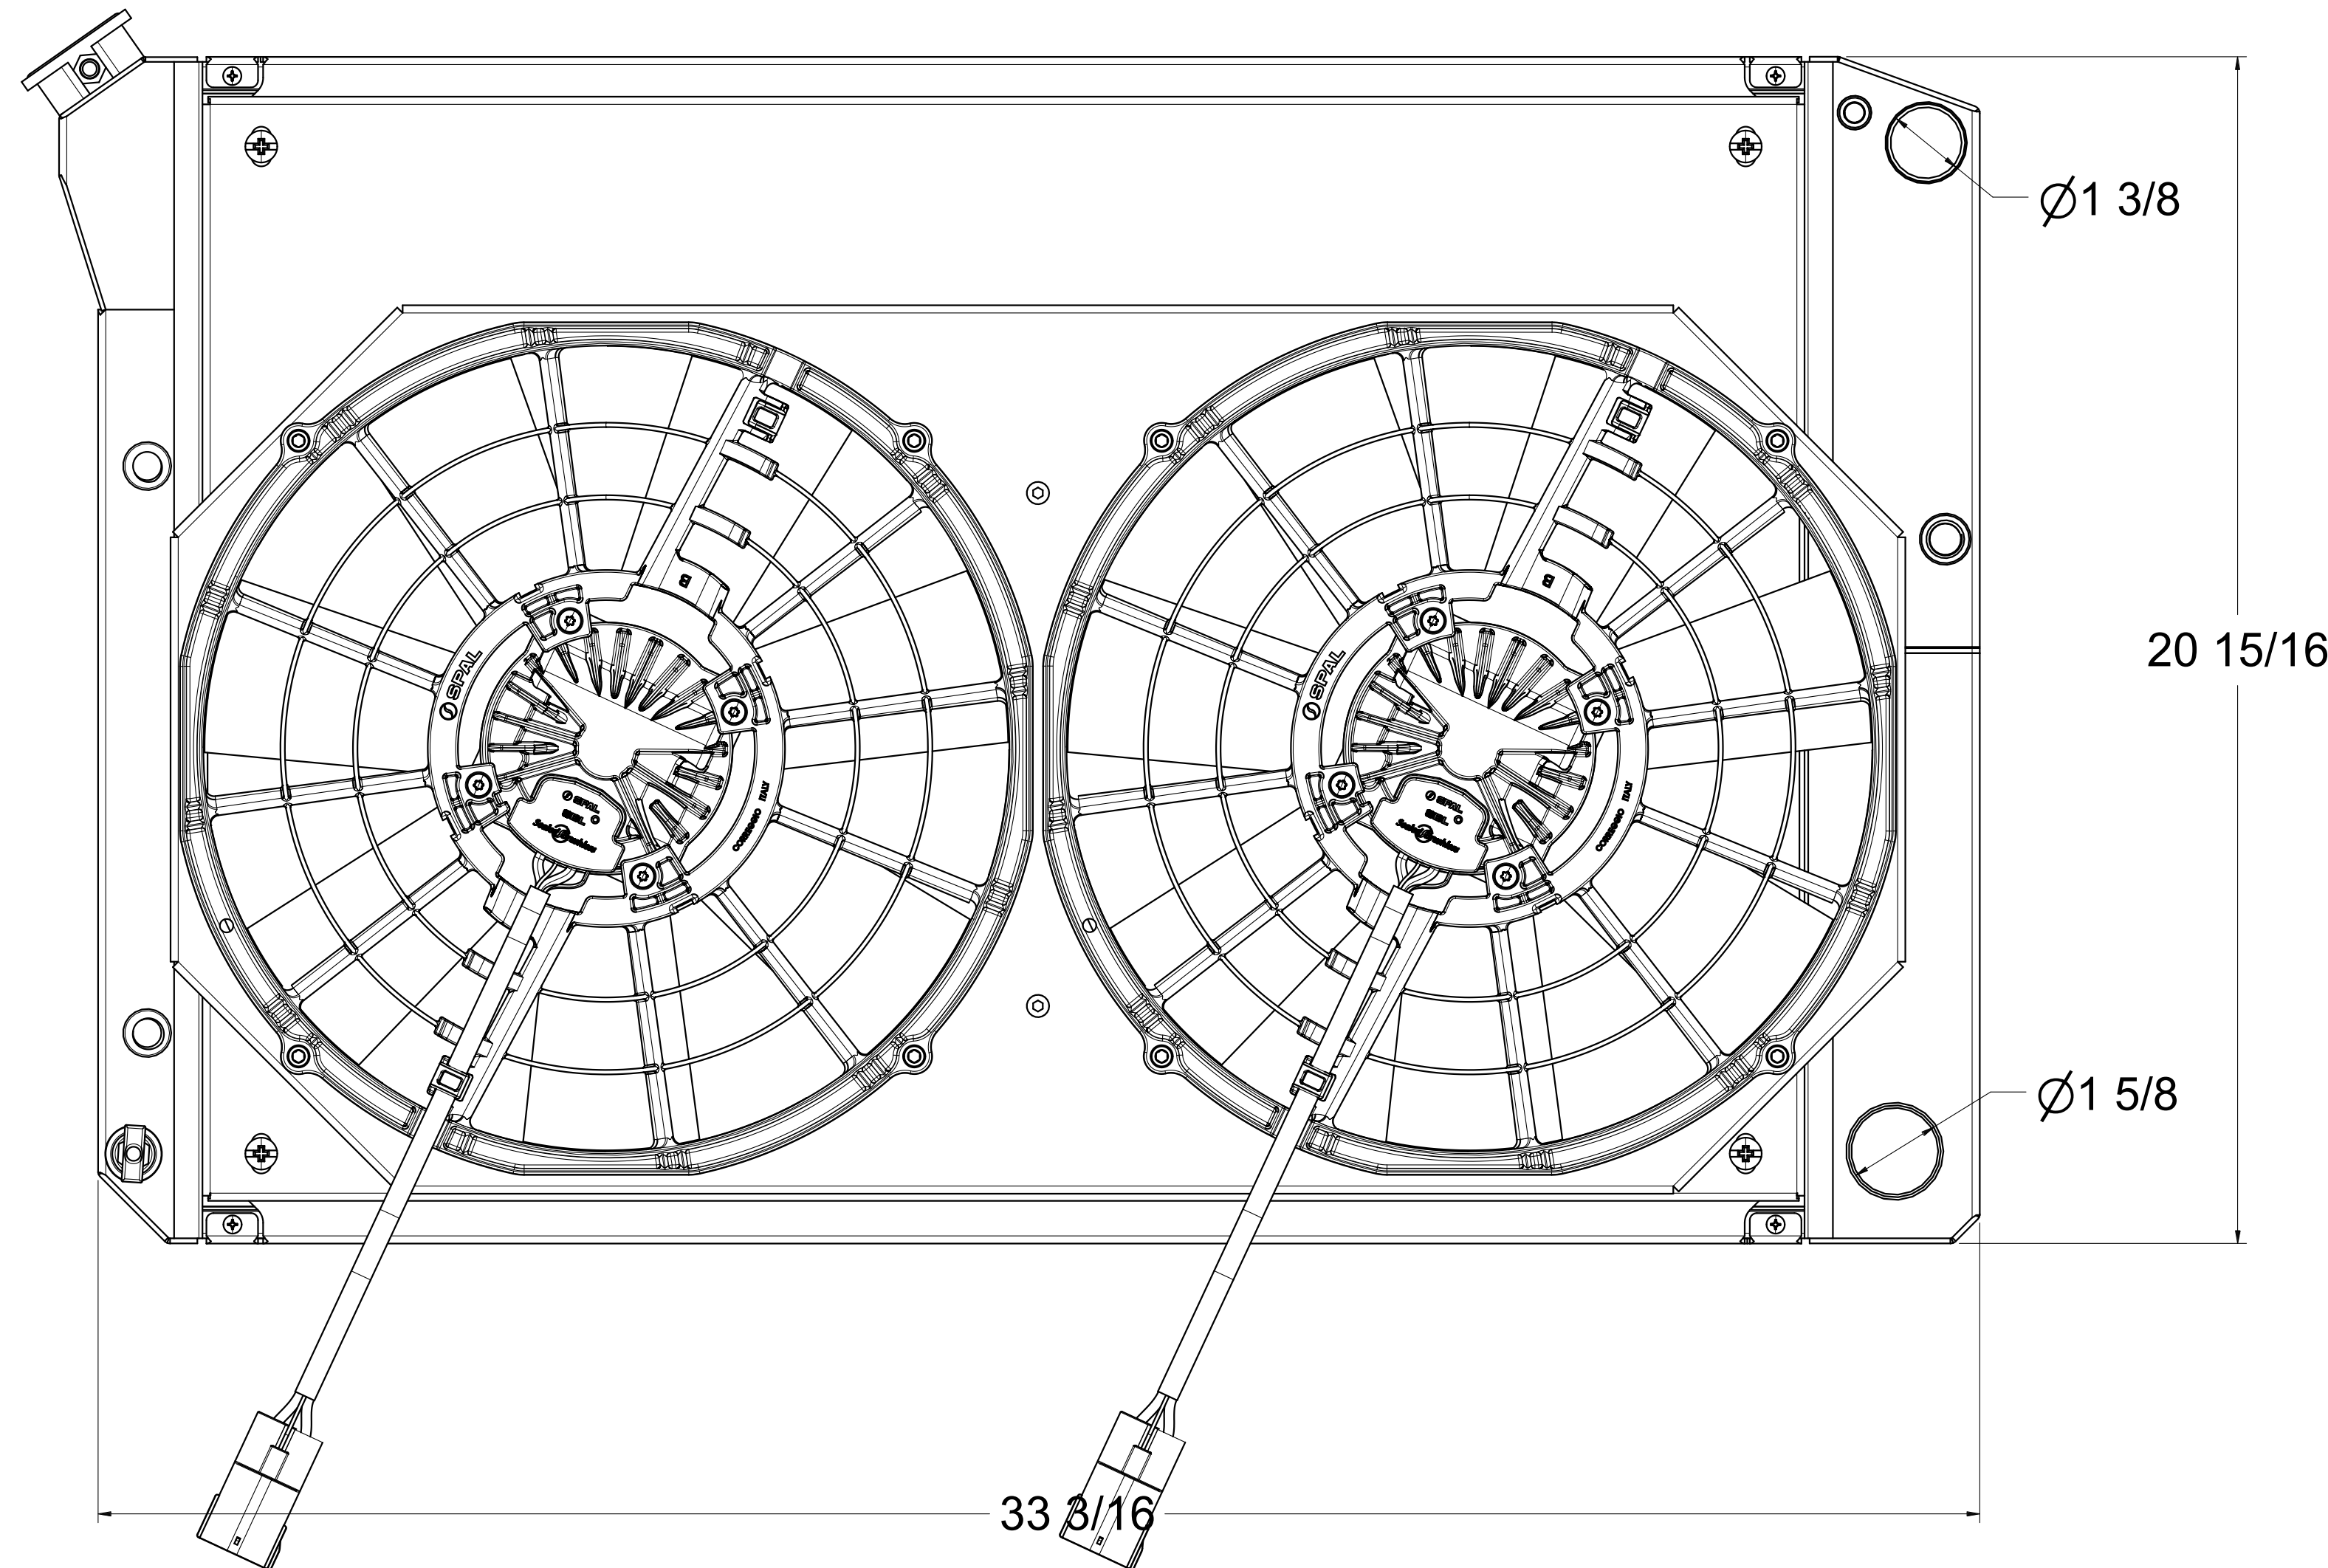

SKU #	Radiator DWG #	Radiator P/N	Transmission	Core Size	Shroud & Fan DWG #	Shroud & Fan P/N	Fan Type
1-716-112LSBL300	1-716-LS Radiator	1-716-110LS	Automatic	STANDARD (2 Rows of 1" Tubes)	1-716-002BL (Dual Chamber Shroud)	1-716-002BL300	300W Brushless
1-716-112LSBL500						1-716-002BL500	500W Brushless