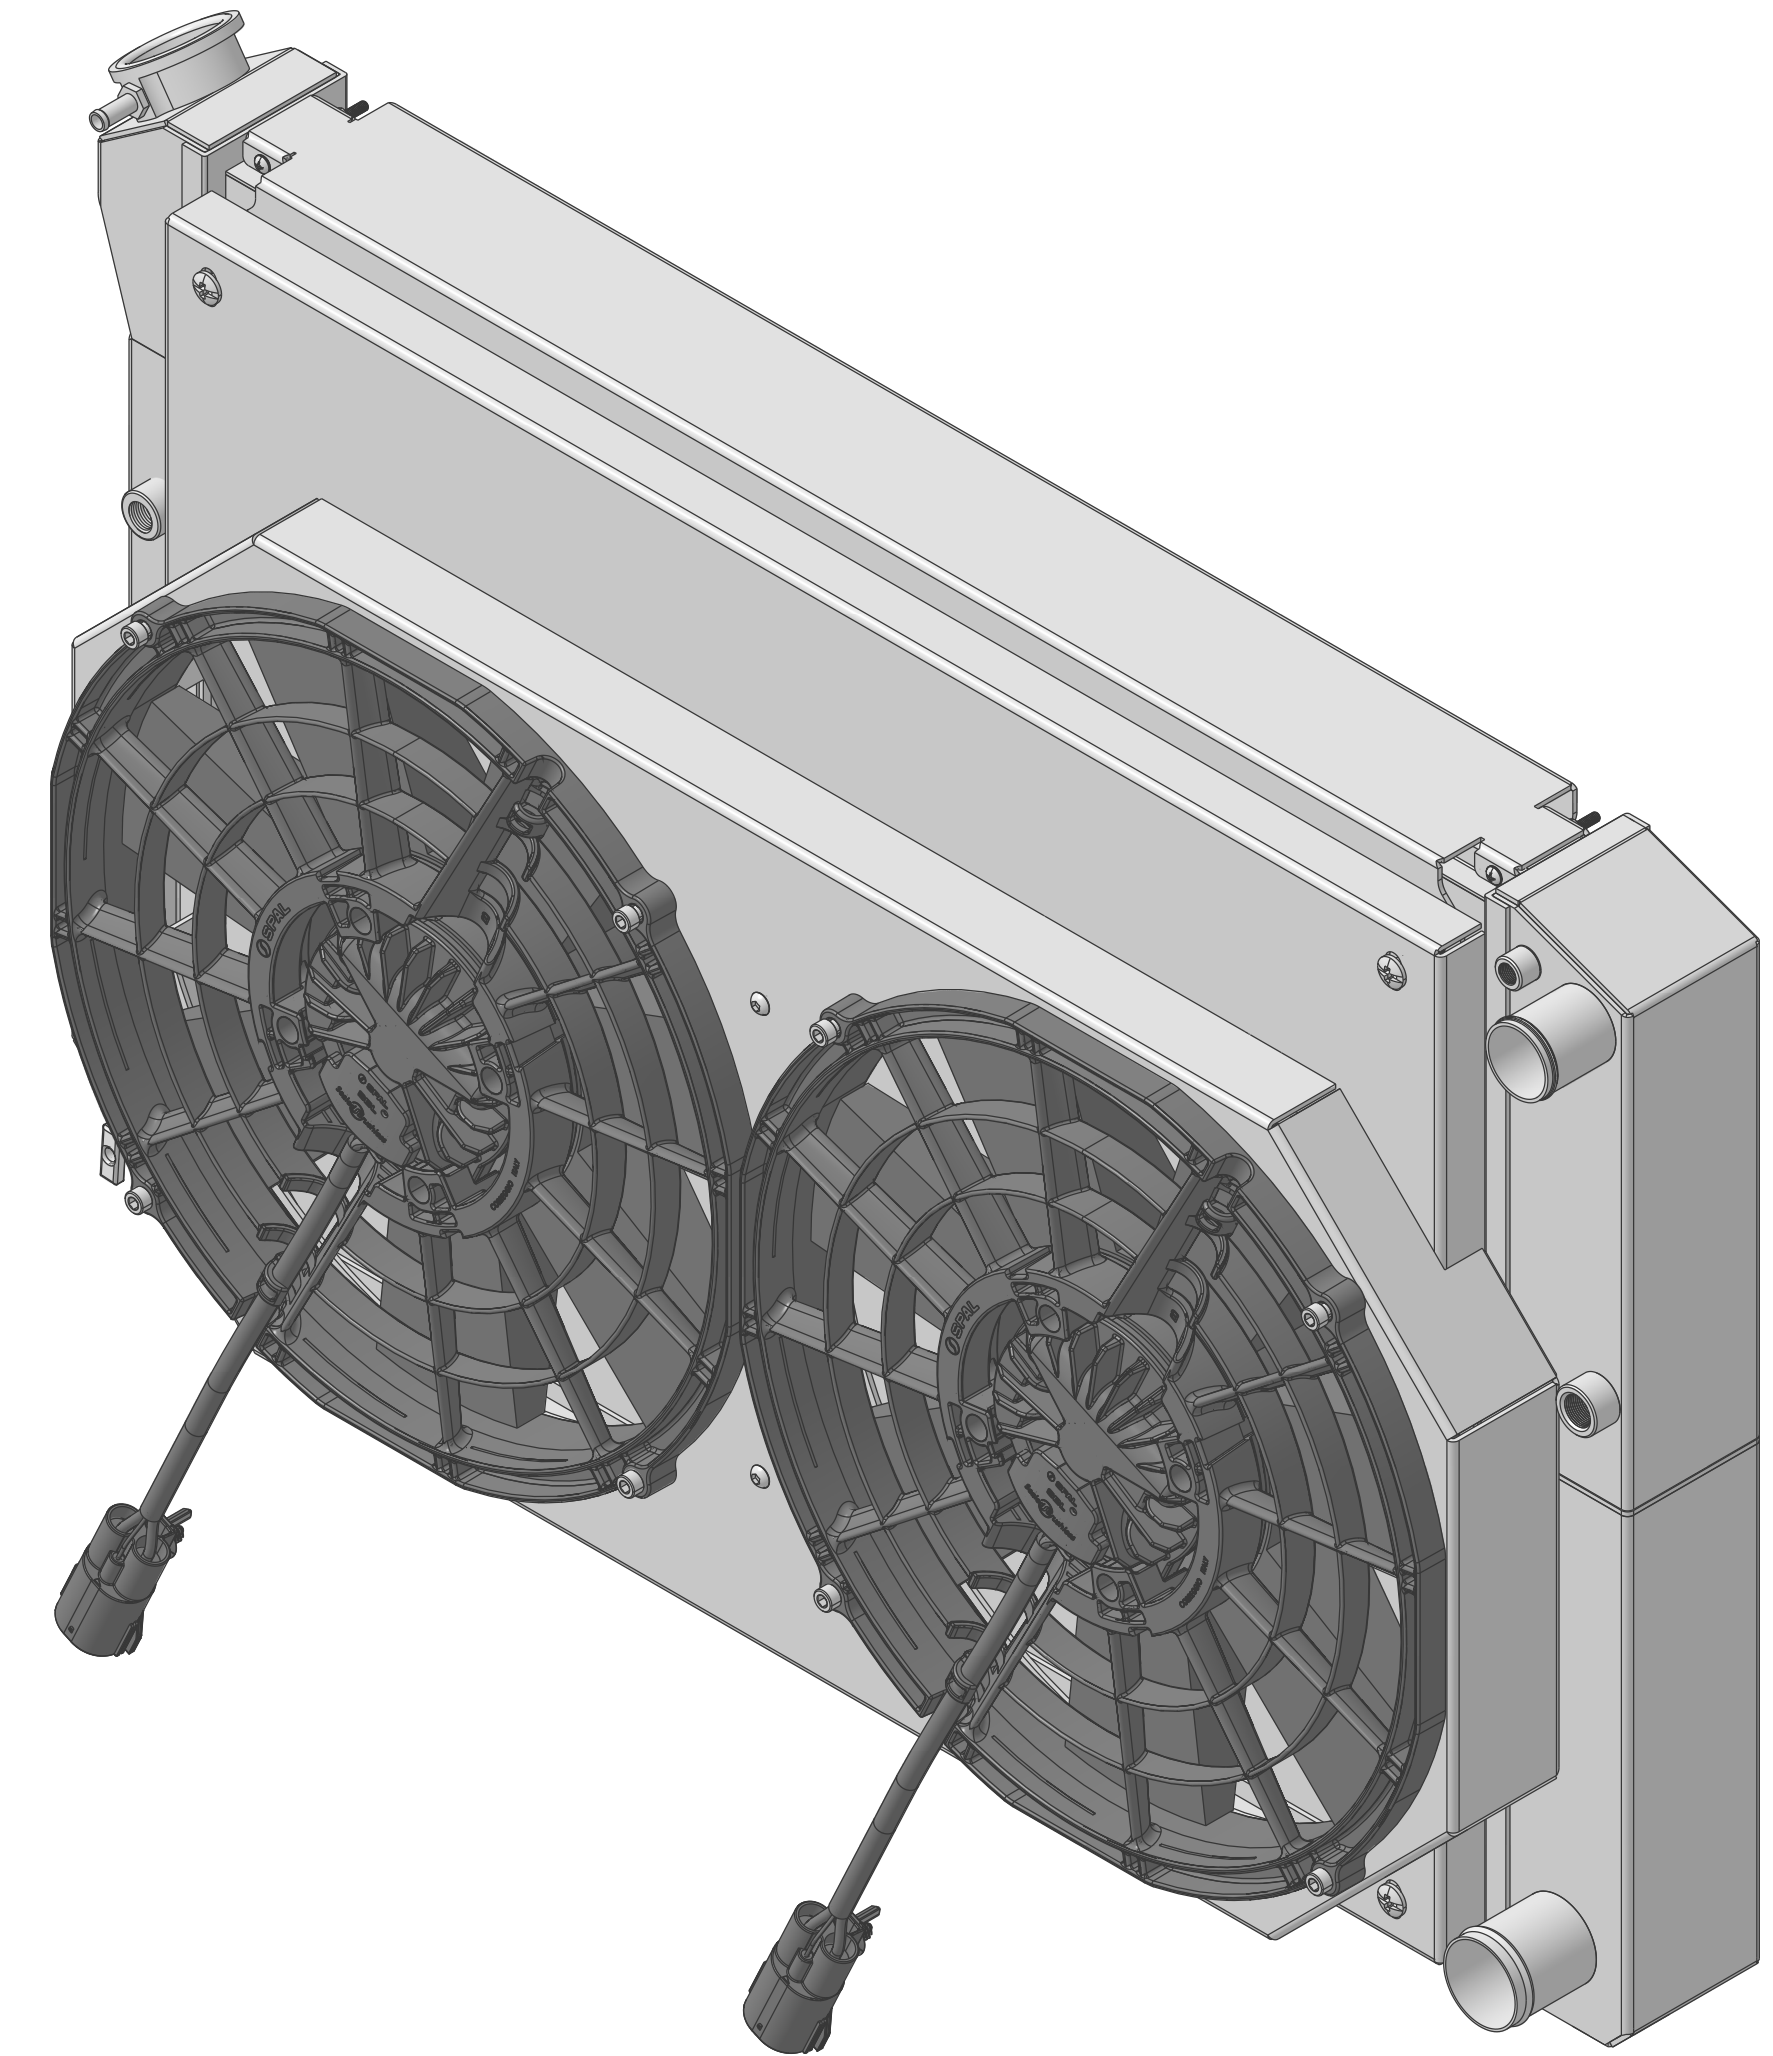

SKU #	Radiator DWG #	Radiator P/N	Transmission	Core Size	Shroud & Fan DWG #	Shroud & Fan P/N	Fan Type
1-716-112LSBL300	1-716-LS Radiator	1-716-110LS	Automatic	STANDARD (2 Rows of 1" Tubes)	1-716-002BL (Dual Chamber Shroud)	1-716-002BL300	300W Brushless
1-716-112LSBL500						1-716-002BL500	500W Brushless