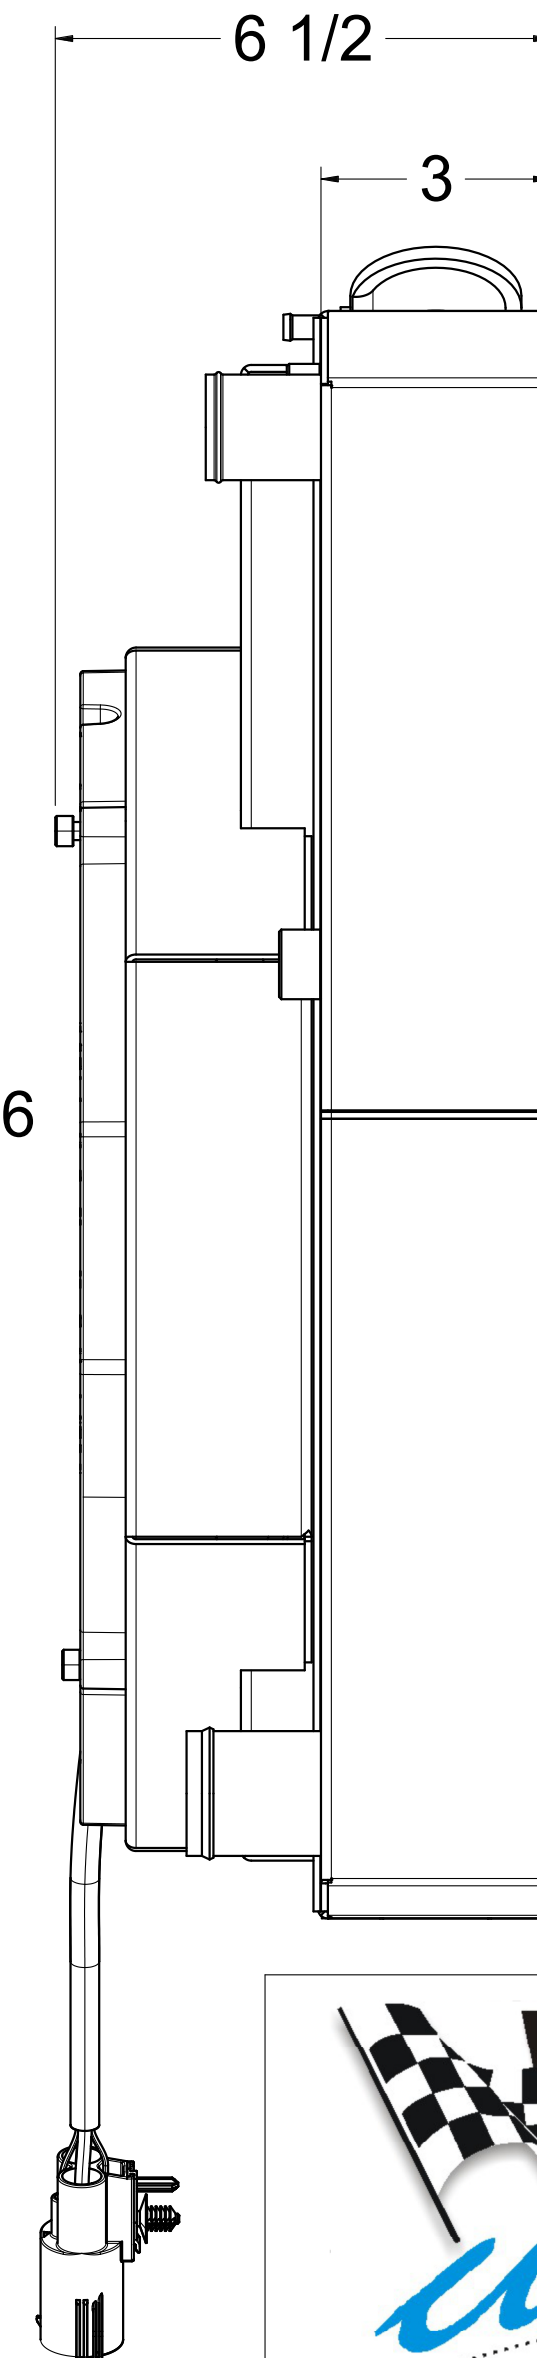

SKU #	Radiator DWG #	Radiator P/N	Transmission	Core Size	Shroud & Fan DWG #	Shroud & Fan P/N	Fan Type
1-716-112LSBL300	1-716-LS Radiator	1-716-110LS	Automatic	STANDARD (2 Rows of 1" Tubes)	1-716-002BL (Dual Chamber Shroud)	1-716-002BL300	300W Brushless
1-716-112LSBL500						1-716-002BL500	500W Brushless