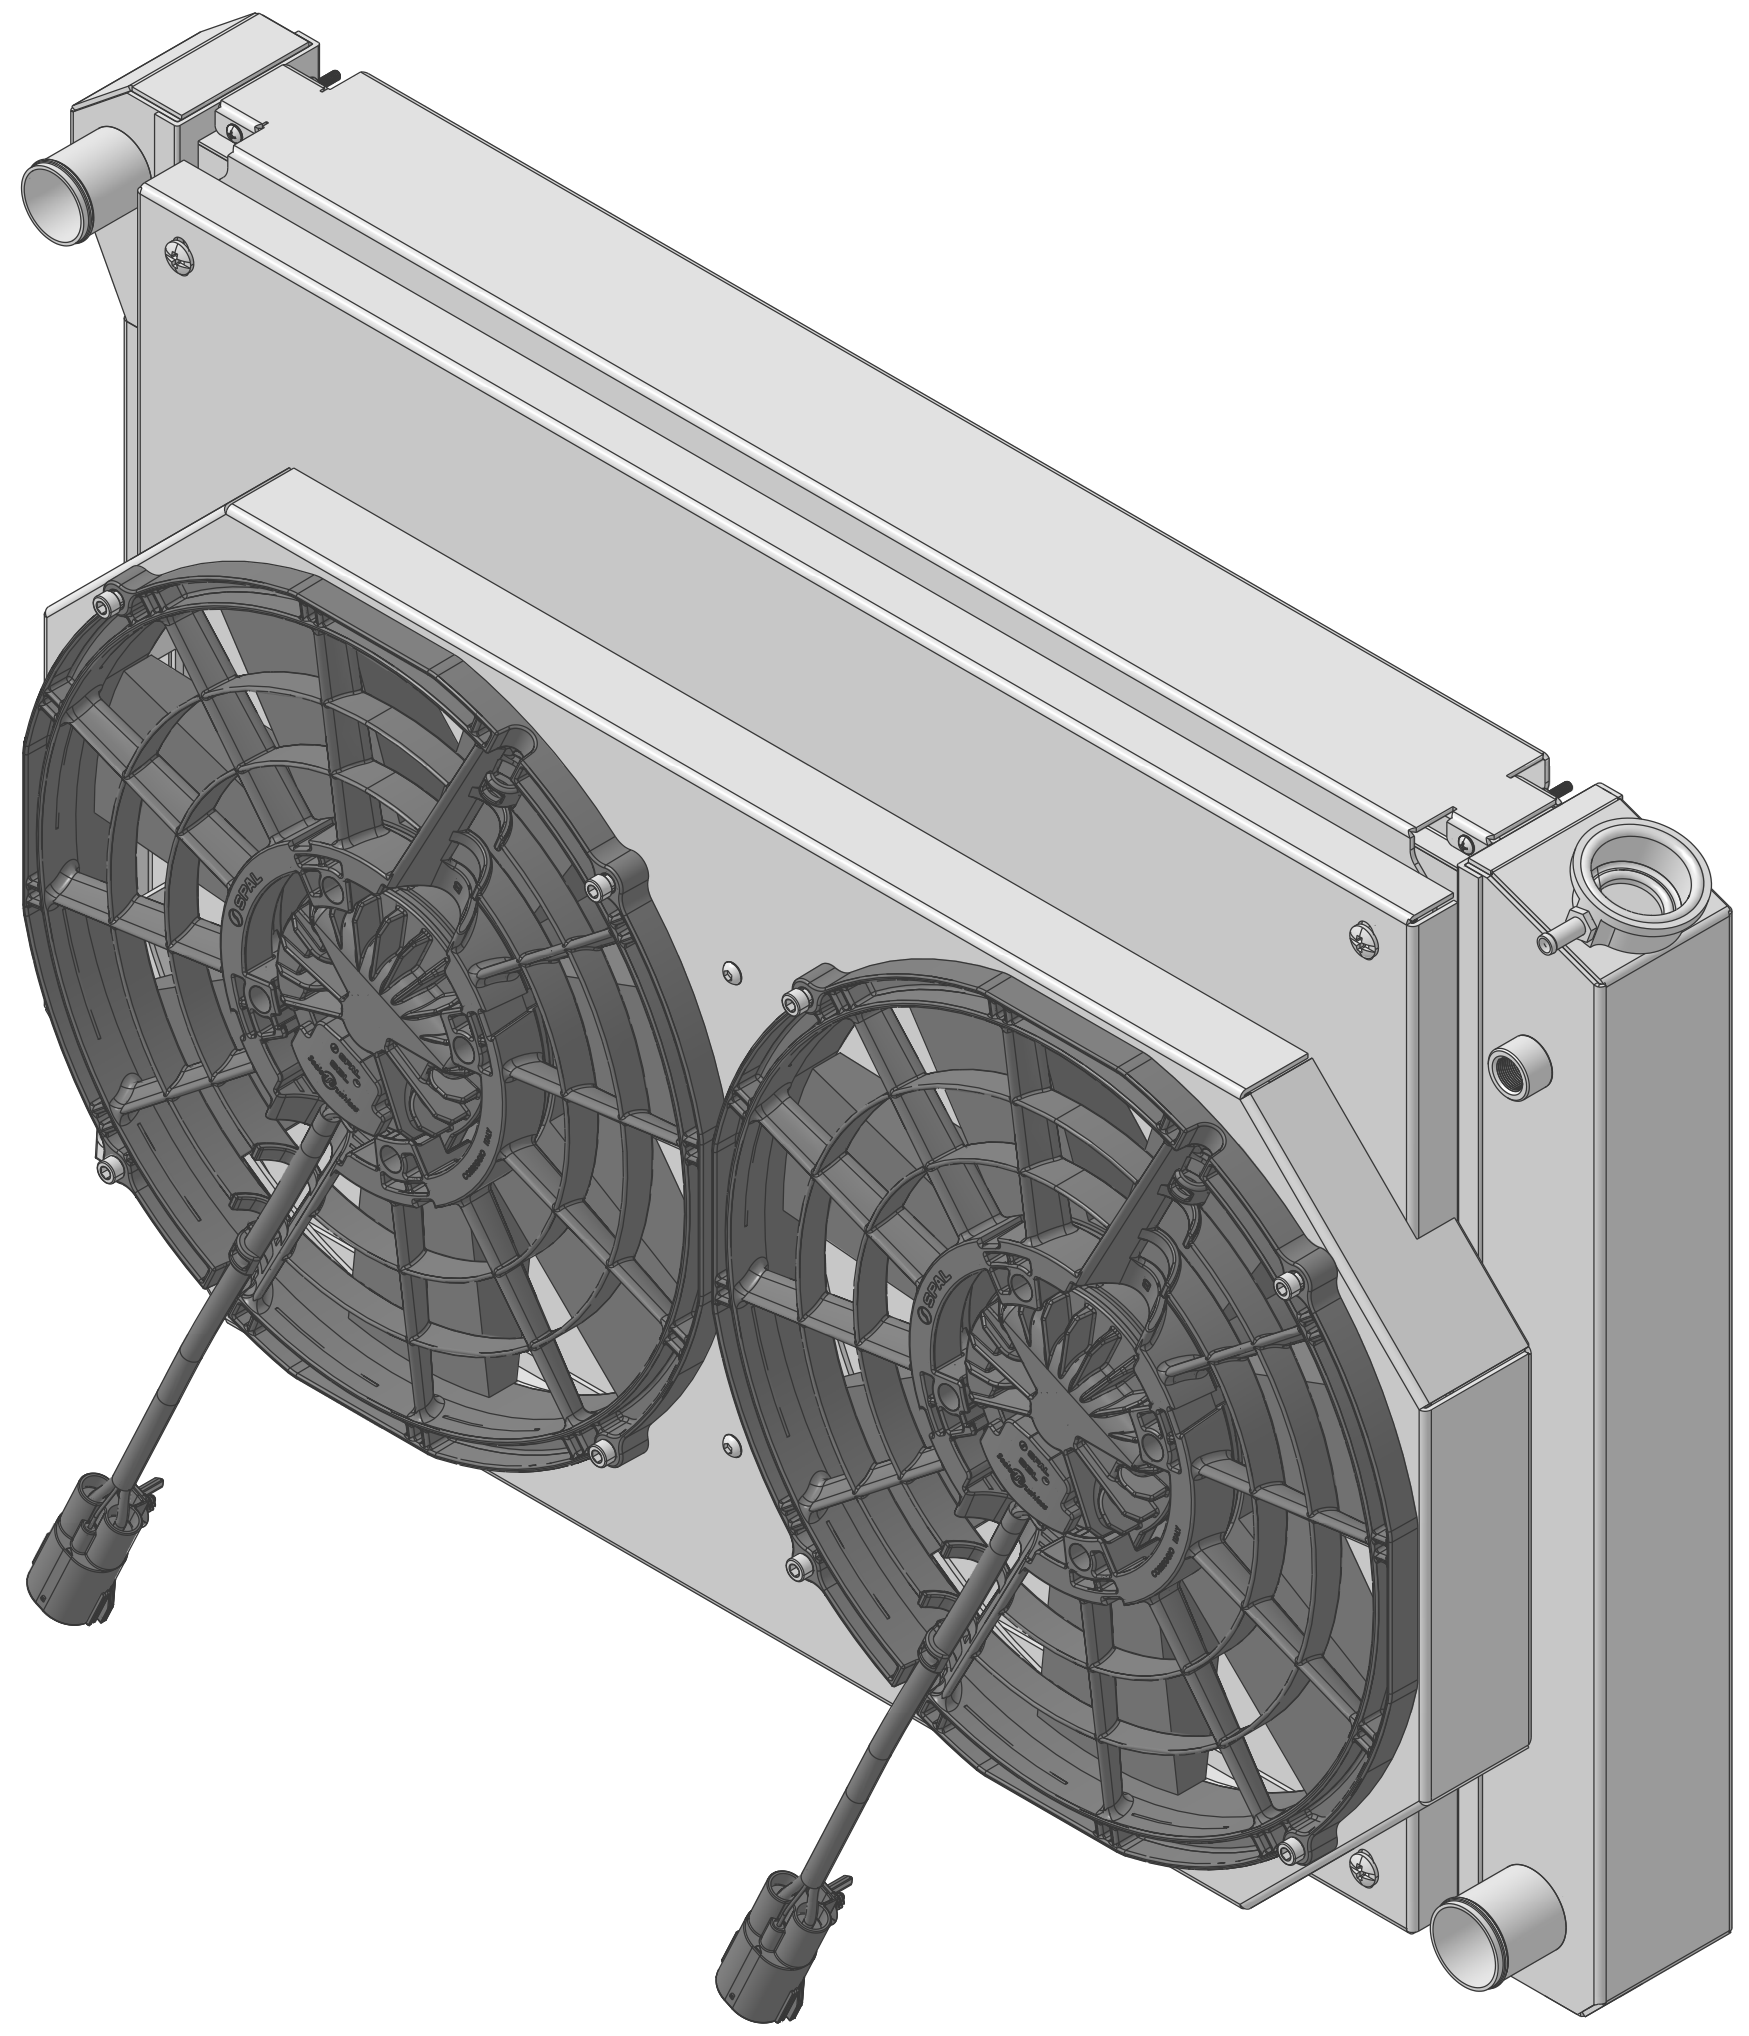

SKU #	Transmission	Critical Thickness (X)	Core Size
1-716-102BL300	Manual	6.5"	Standard (2 Rows Of 1" Tubes)
1-716-102BL500	Manual	6.5"	Standard (2 Rows Of 1" Tubes)

 Custom Aluminum Radiators
www.wizardcooling.com