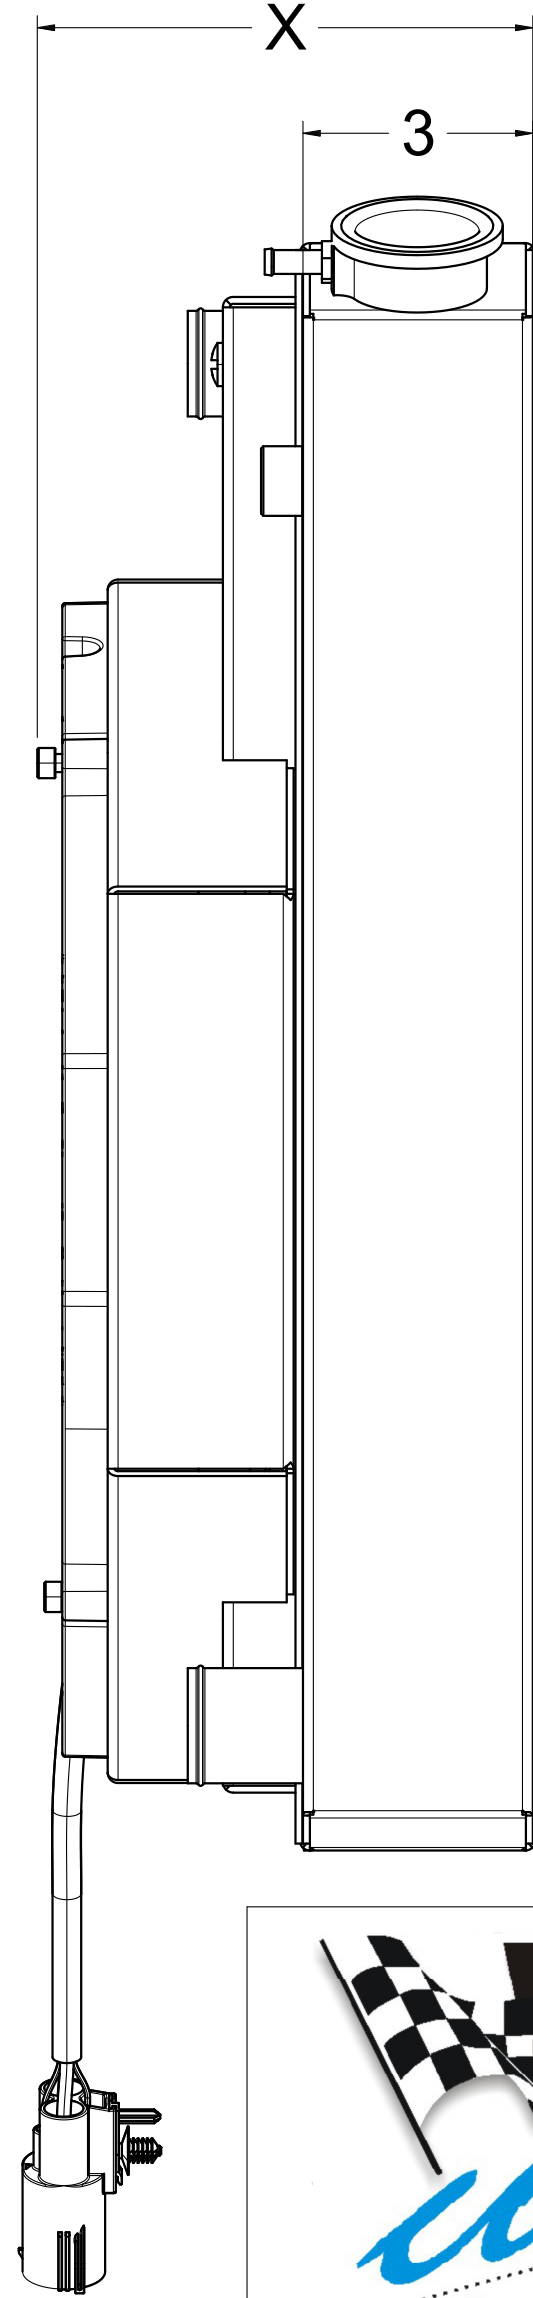

SKU #	Transmission	Critical Thickness (X)	Core Size
1-716-102BL300	Manual	6.5"	Standard (2 Rows Of 1" Tubes)
1-716-102BL500	Manual	6.5"	Standard (2 Rows Of 1" Tubes)

 Custom Aluminum Radiators
www.wizardcooling.com