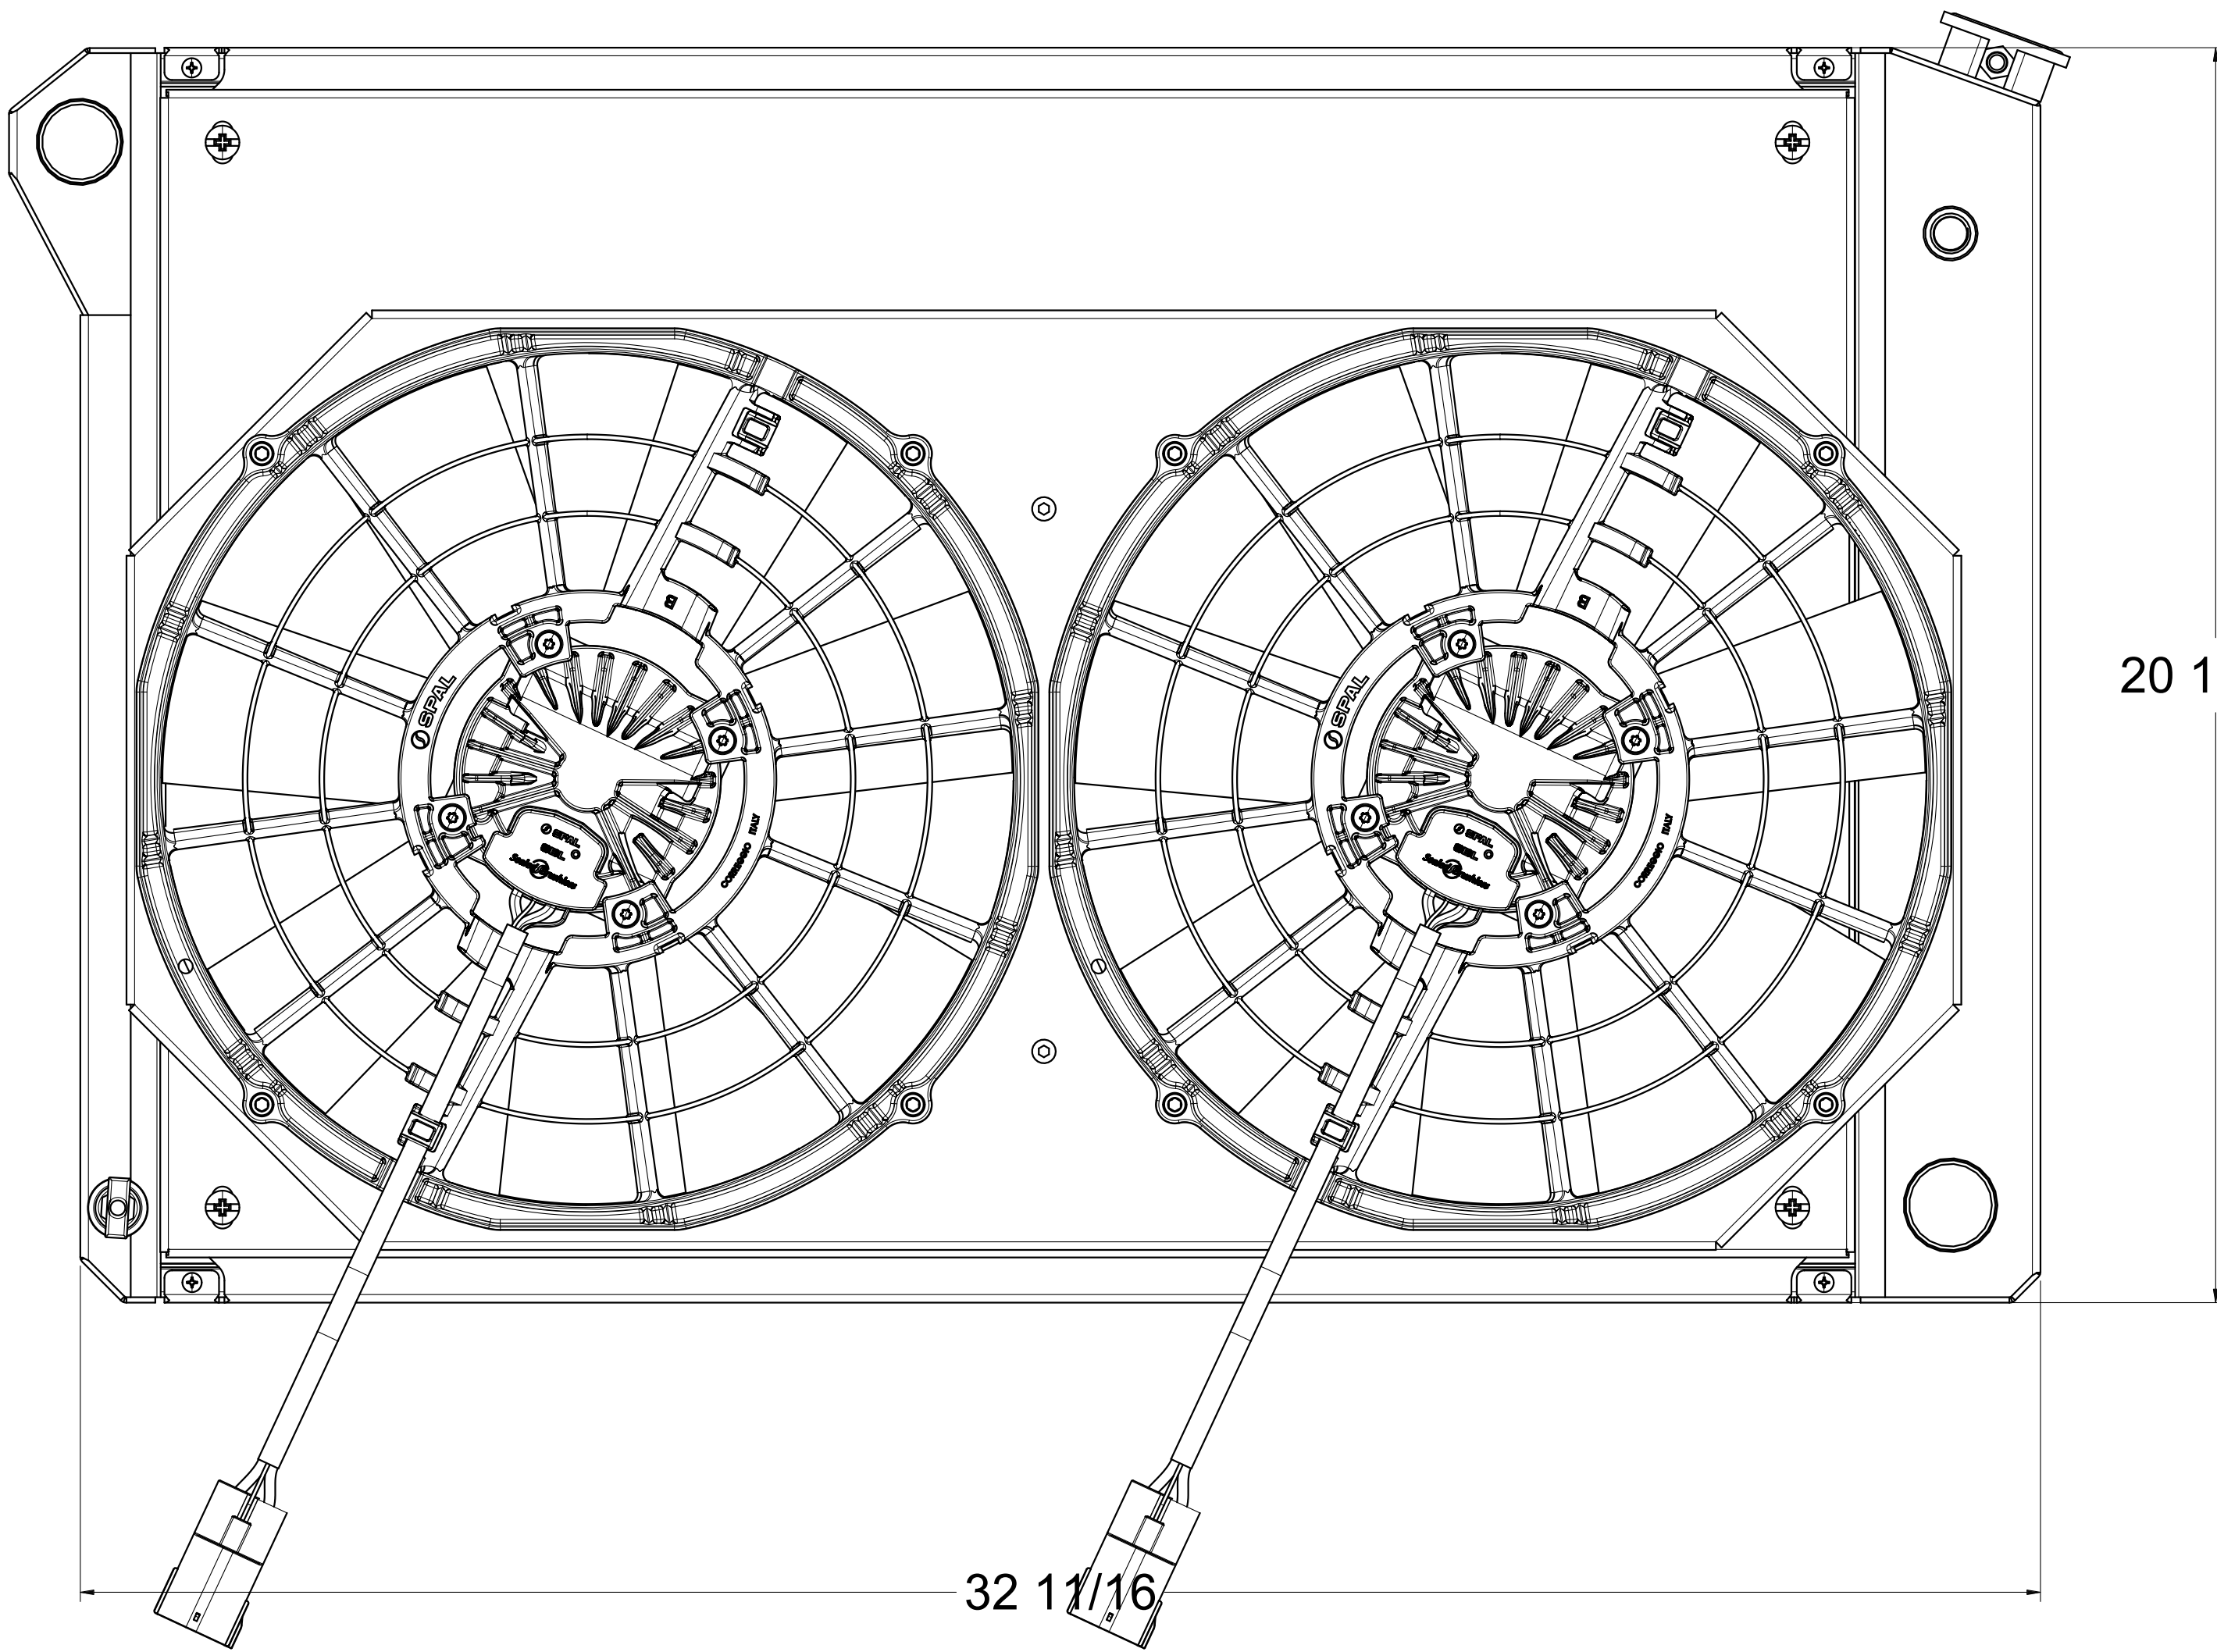

SKU #	Transmission	Critical Thickness (X)	Core Size
1-716-102BL300	Manual	6.5"	Standard (2 Rows Of 1" Tubes)
1-716-102BL500	Manual	6.5"	Standard (2 Rows Of 1" Tubes)

 Custom Aluminum Radiators
www.wizardcooling.com