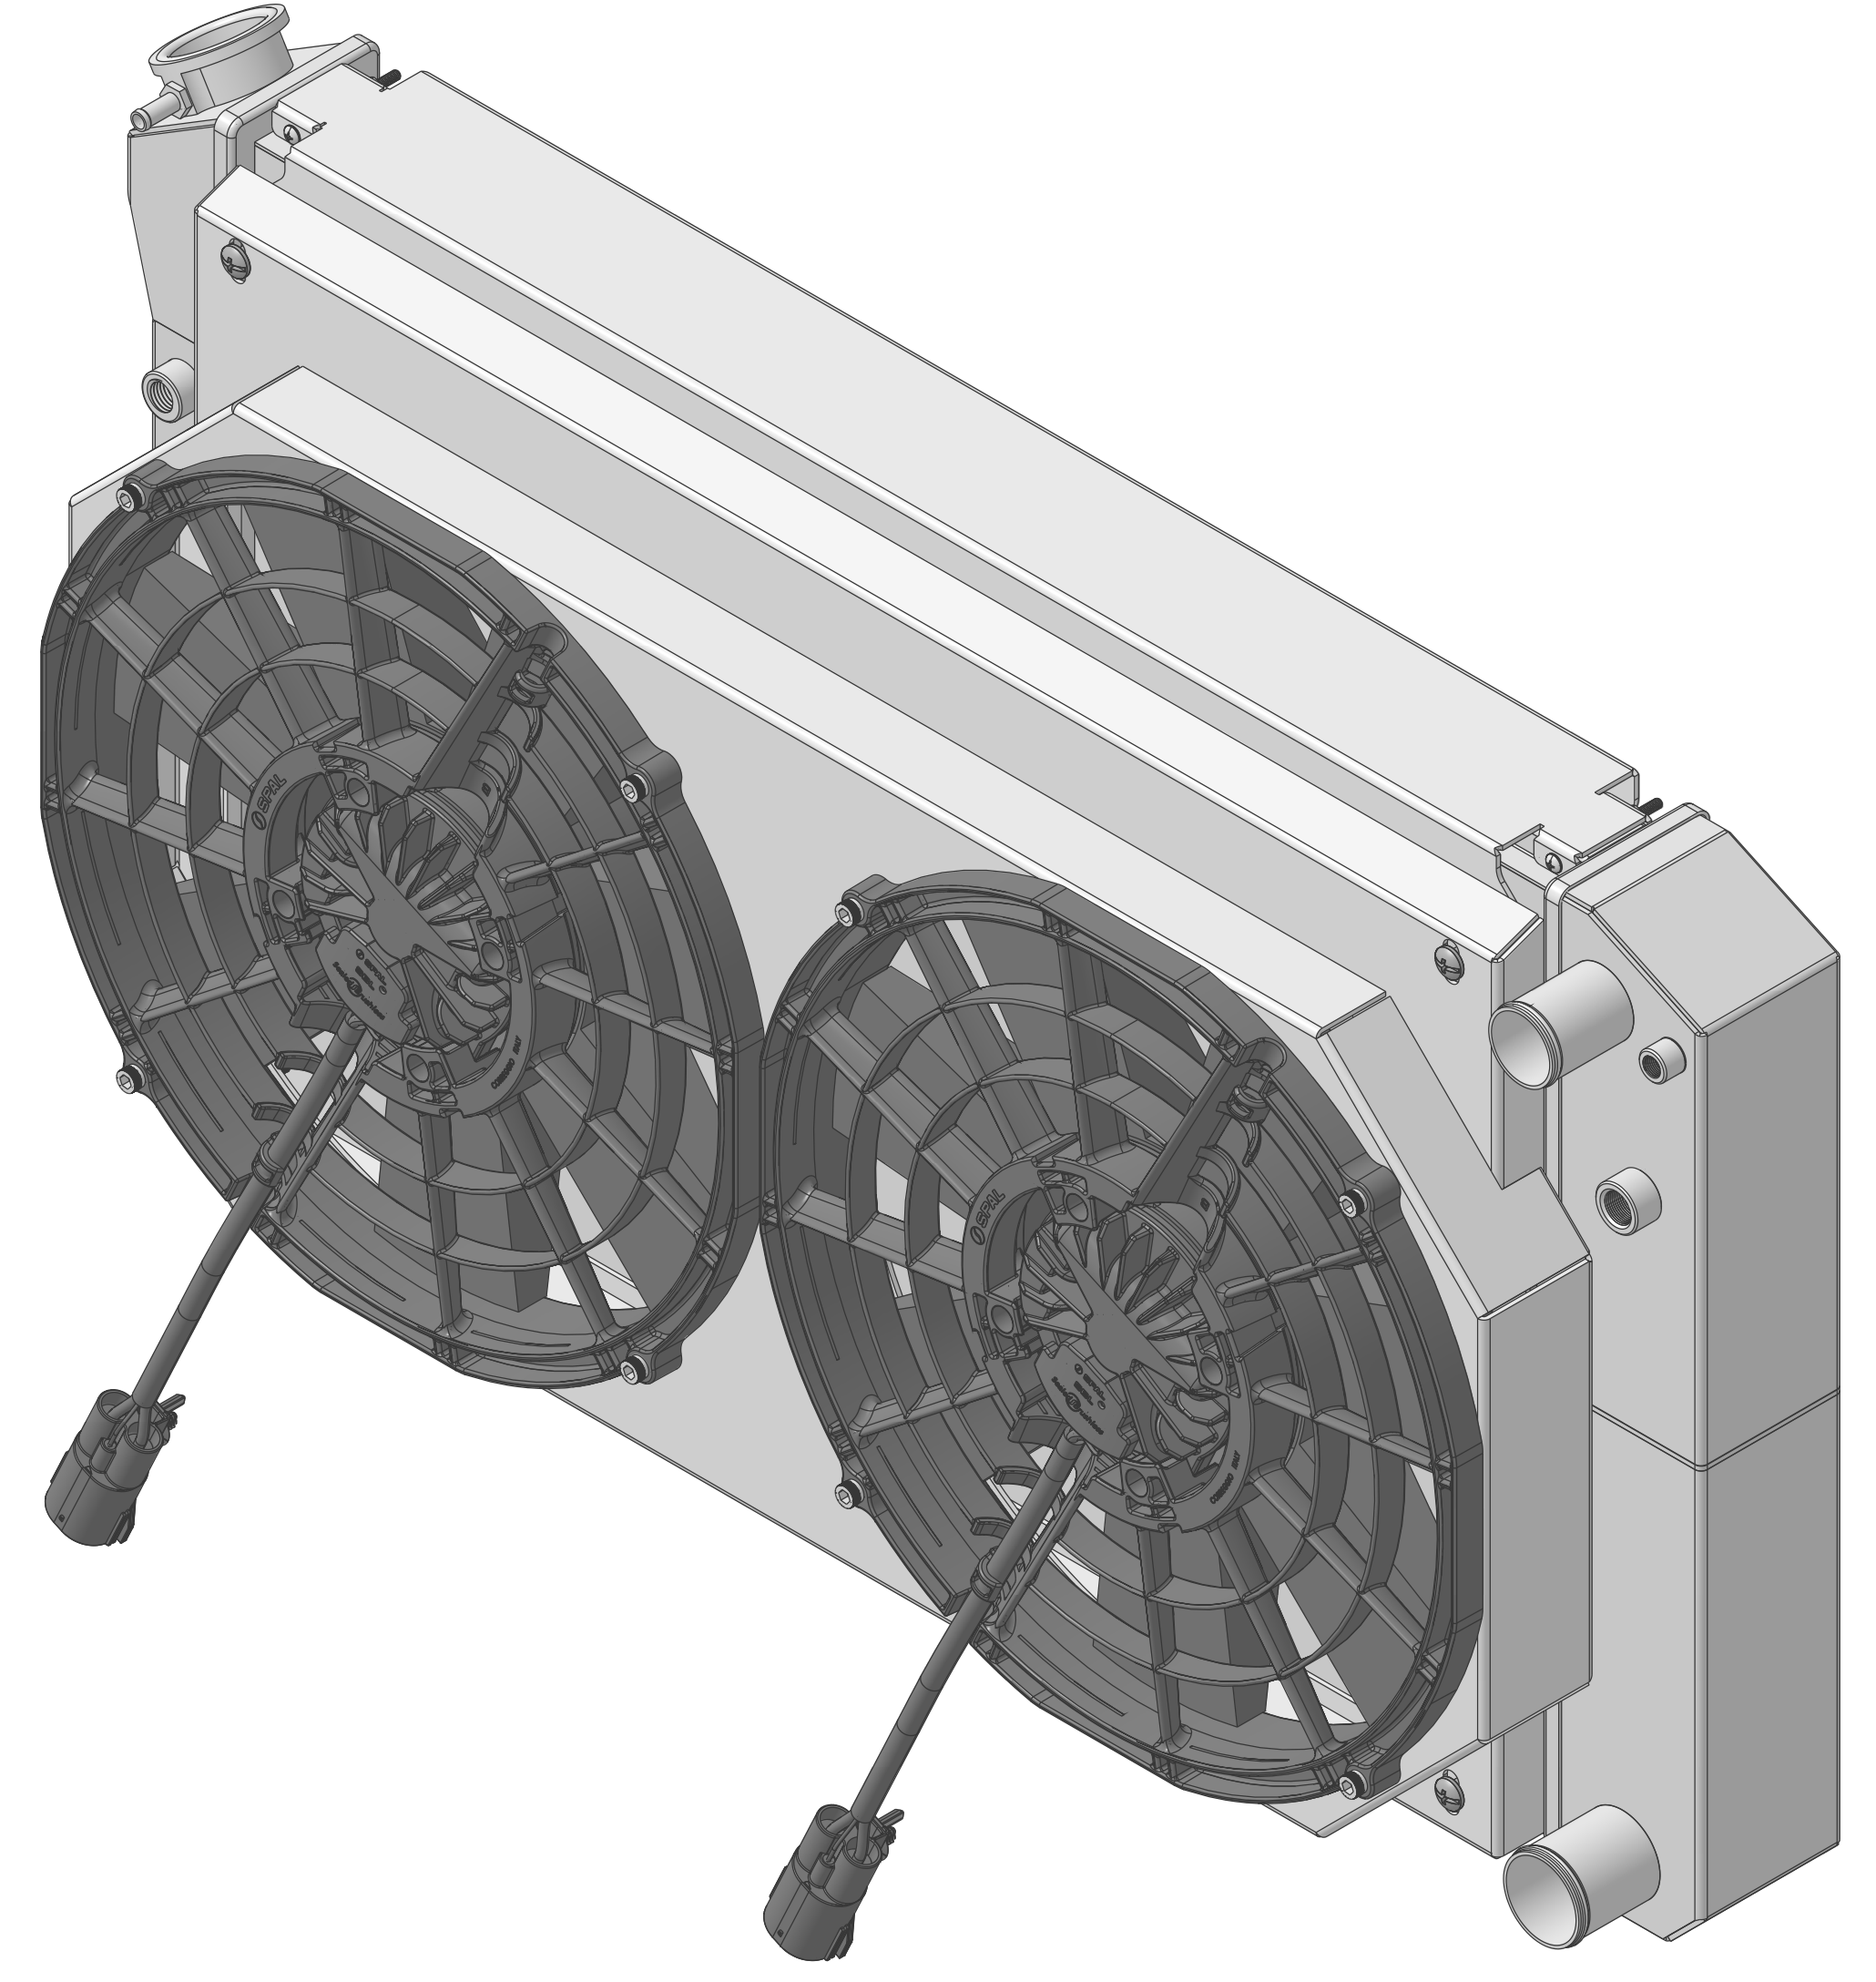

SKU #	Radiator DWG #	Radiator P/N	Transmission	Core Size	Shroud & Fan DWG #	Shroud & Fan P/N	Fan Type
1-361-112LSBL300	1-361-LS Radiator	1-361-110LS	Automatic	STANDARD (2 Rows of 1" Tubes)	1-366-002BL (Dual Chamber Shroud)	1-366-002BL300225	300W Brushless (14")
1-361-112LSBL500				1-366-002BL500225		500W Brushless (14")	
1-361-212LSBL300		1-361-210LS		UPGRADED (2 Rows of 1.25" Tubes)		1-366-002BL300275	300W Brushless (14")
1-361-212LSBL500				1-366-002BL500275		500W Brushless (14")	

Item Number	Quantity	Part Number	Part Name	Revision	Comment
1	1	See Table "Radiator P/N" "Radiator P/N"	361 Radiator LS Swap Assembly		
2	1	See Table "Shroud & Fan P/N"	366 Dual 14" Brushless Fan Shroud Assembly		