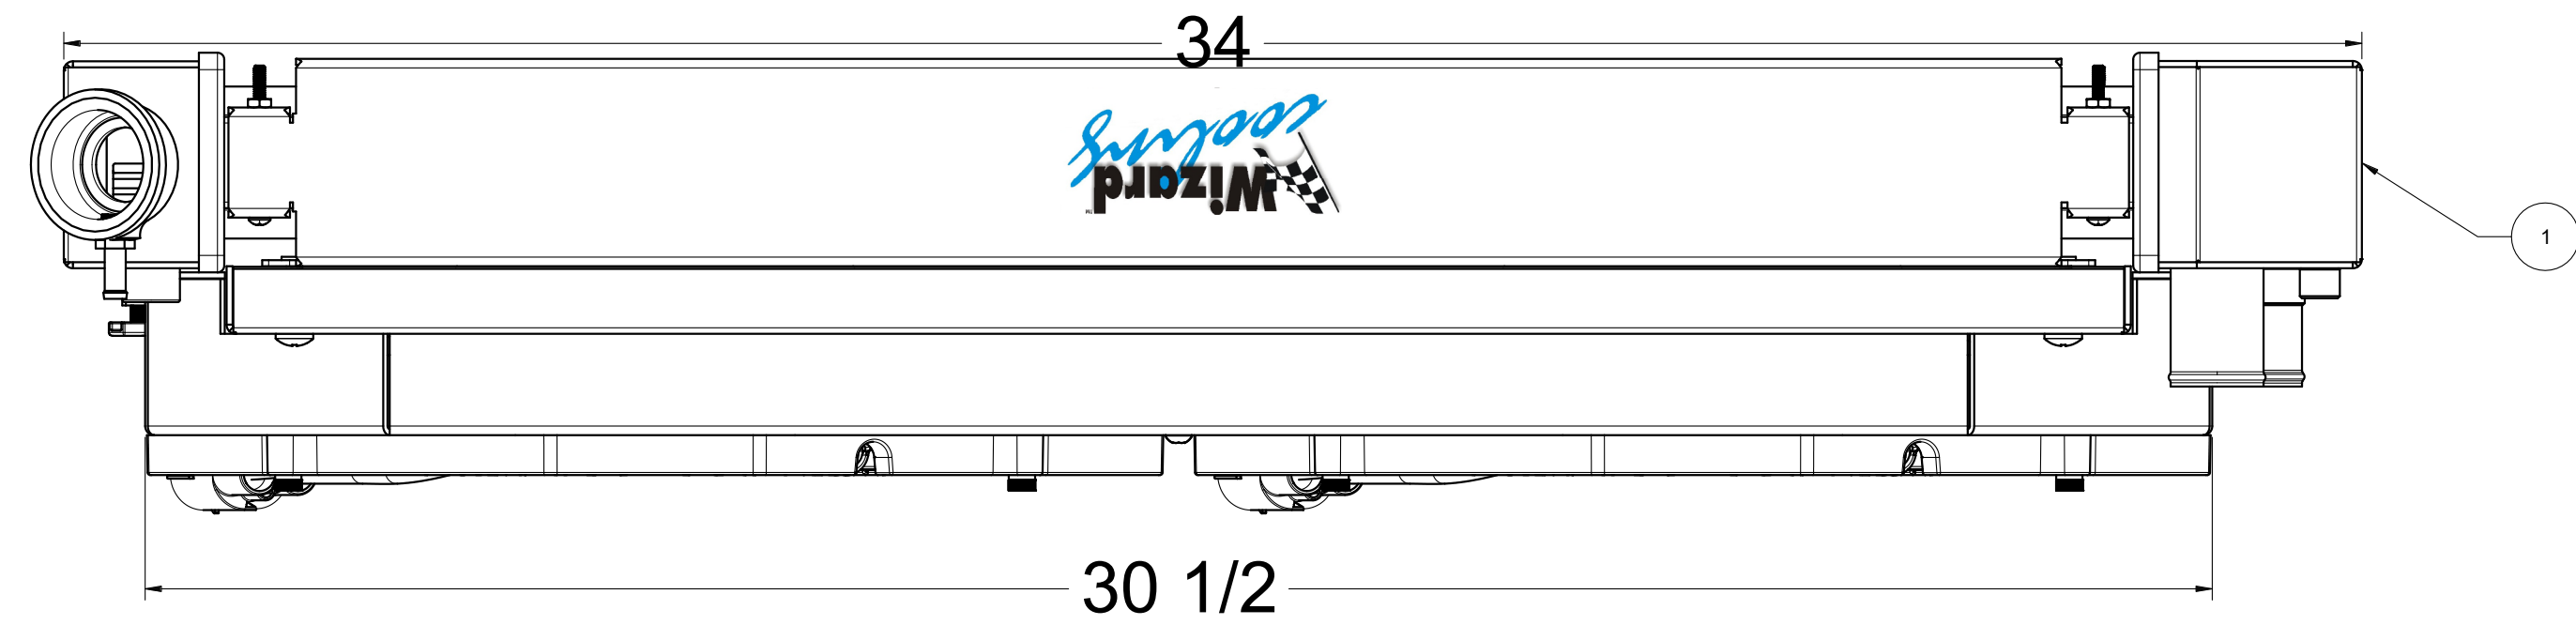

SKU #	Radiator DWG #	Radiator P/N	Transmission	Core Size	Shroud & Fan DWG #	Shroud & Fan P/N	Fan Type
1-361-112LSBL300	1-361-LS Radiator	1-361-110LS	Automatic	STANDARD (2 Rows of 1" Tubes)	1-366-002BL (Dual Chamber Shroud)	1-366-002BL300225	300W Brushless (14")
1-361-112LSBL500				1-366-002BL500225		500W Brushless (14")	
1-361-212LSBL300		1-361-210LS		UPGRADED (2 Rows of 1.25" Tubes)		1-366-002BL300275	300W Brushless (14")
1-361-212LSBL500				1-366-002BL500275		500W Brushless (14")	