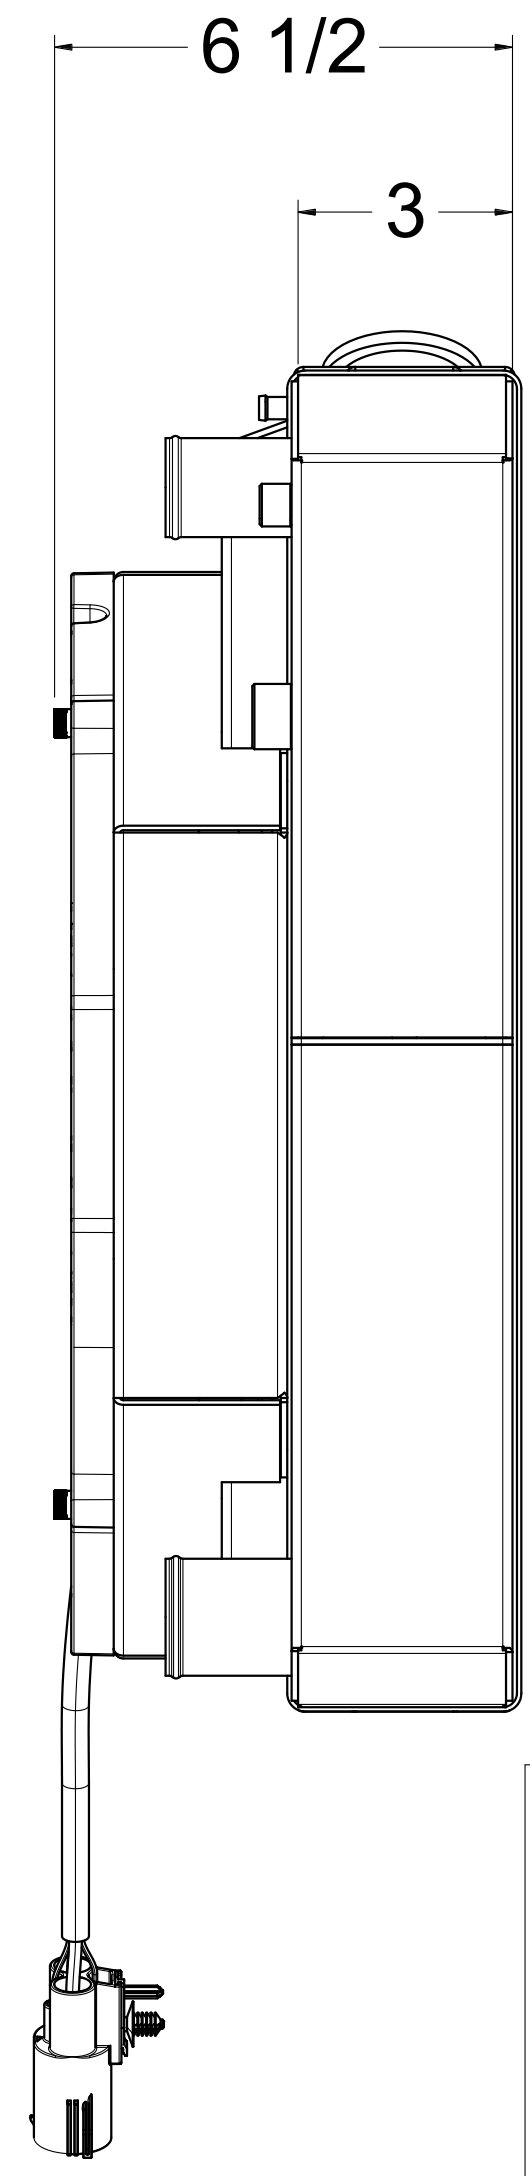

SKU #	Radiator DWG #	Radiator P/N	Transmission	Core Size	Shroud & Fan DWG #	Shroud & Fan P/N	Fan Type
1-361-112LSBL300	1-361-LS Radiator	1-361-110LS	Automatic	STANDARD (2 Rows of 1" Tubes)	1-366-002BL (Dual Chamber Shroud)	1-366-002BL300225	300W Brushless (14")
1-361-112LSBL500				1-366-002BL500225		500W Brushless (14")	
1-361-212LSBL300		1-361-210LS		UPGRADED (2 Rows of 1.25" Tubes)		1-366-002BL300275	300W Brushless (14")
1-361-212LSBL500				1-366-002BL500275		500W Brushless (14")	

Item Number	Quantity	Part Number	Part Name	Revision	Comment
1	1	See Table "Radiator P/N" "Radiator P/N"	361 Radiator LS Swap Assembly		
2	1	See Table "Shroud & Fan P/N"	366 Dual 14" Brushless Fan Shroud Assembly		