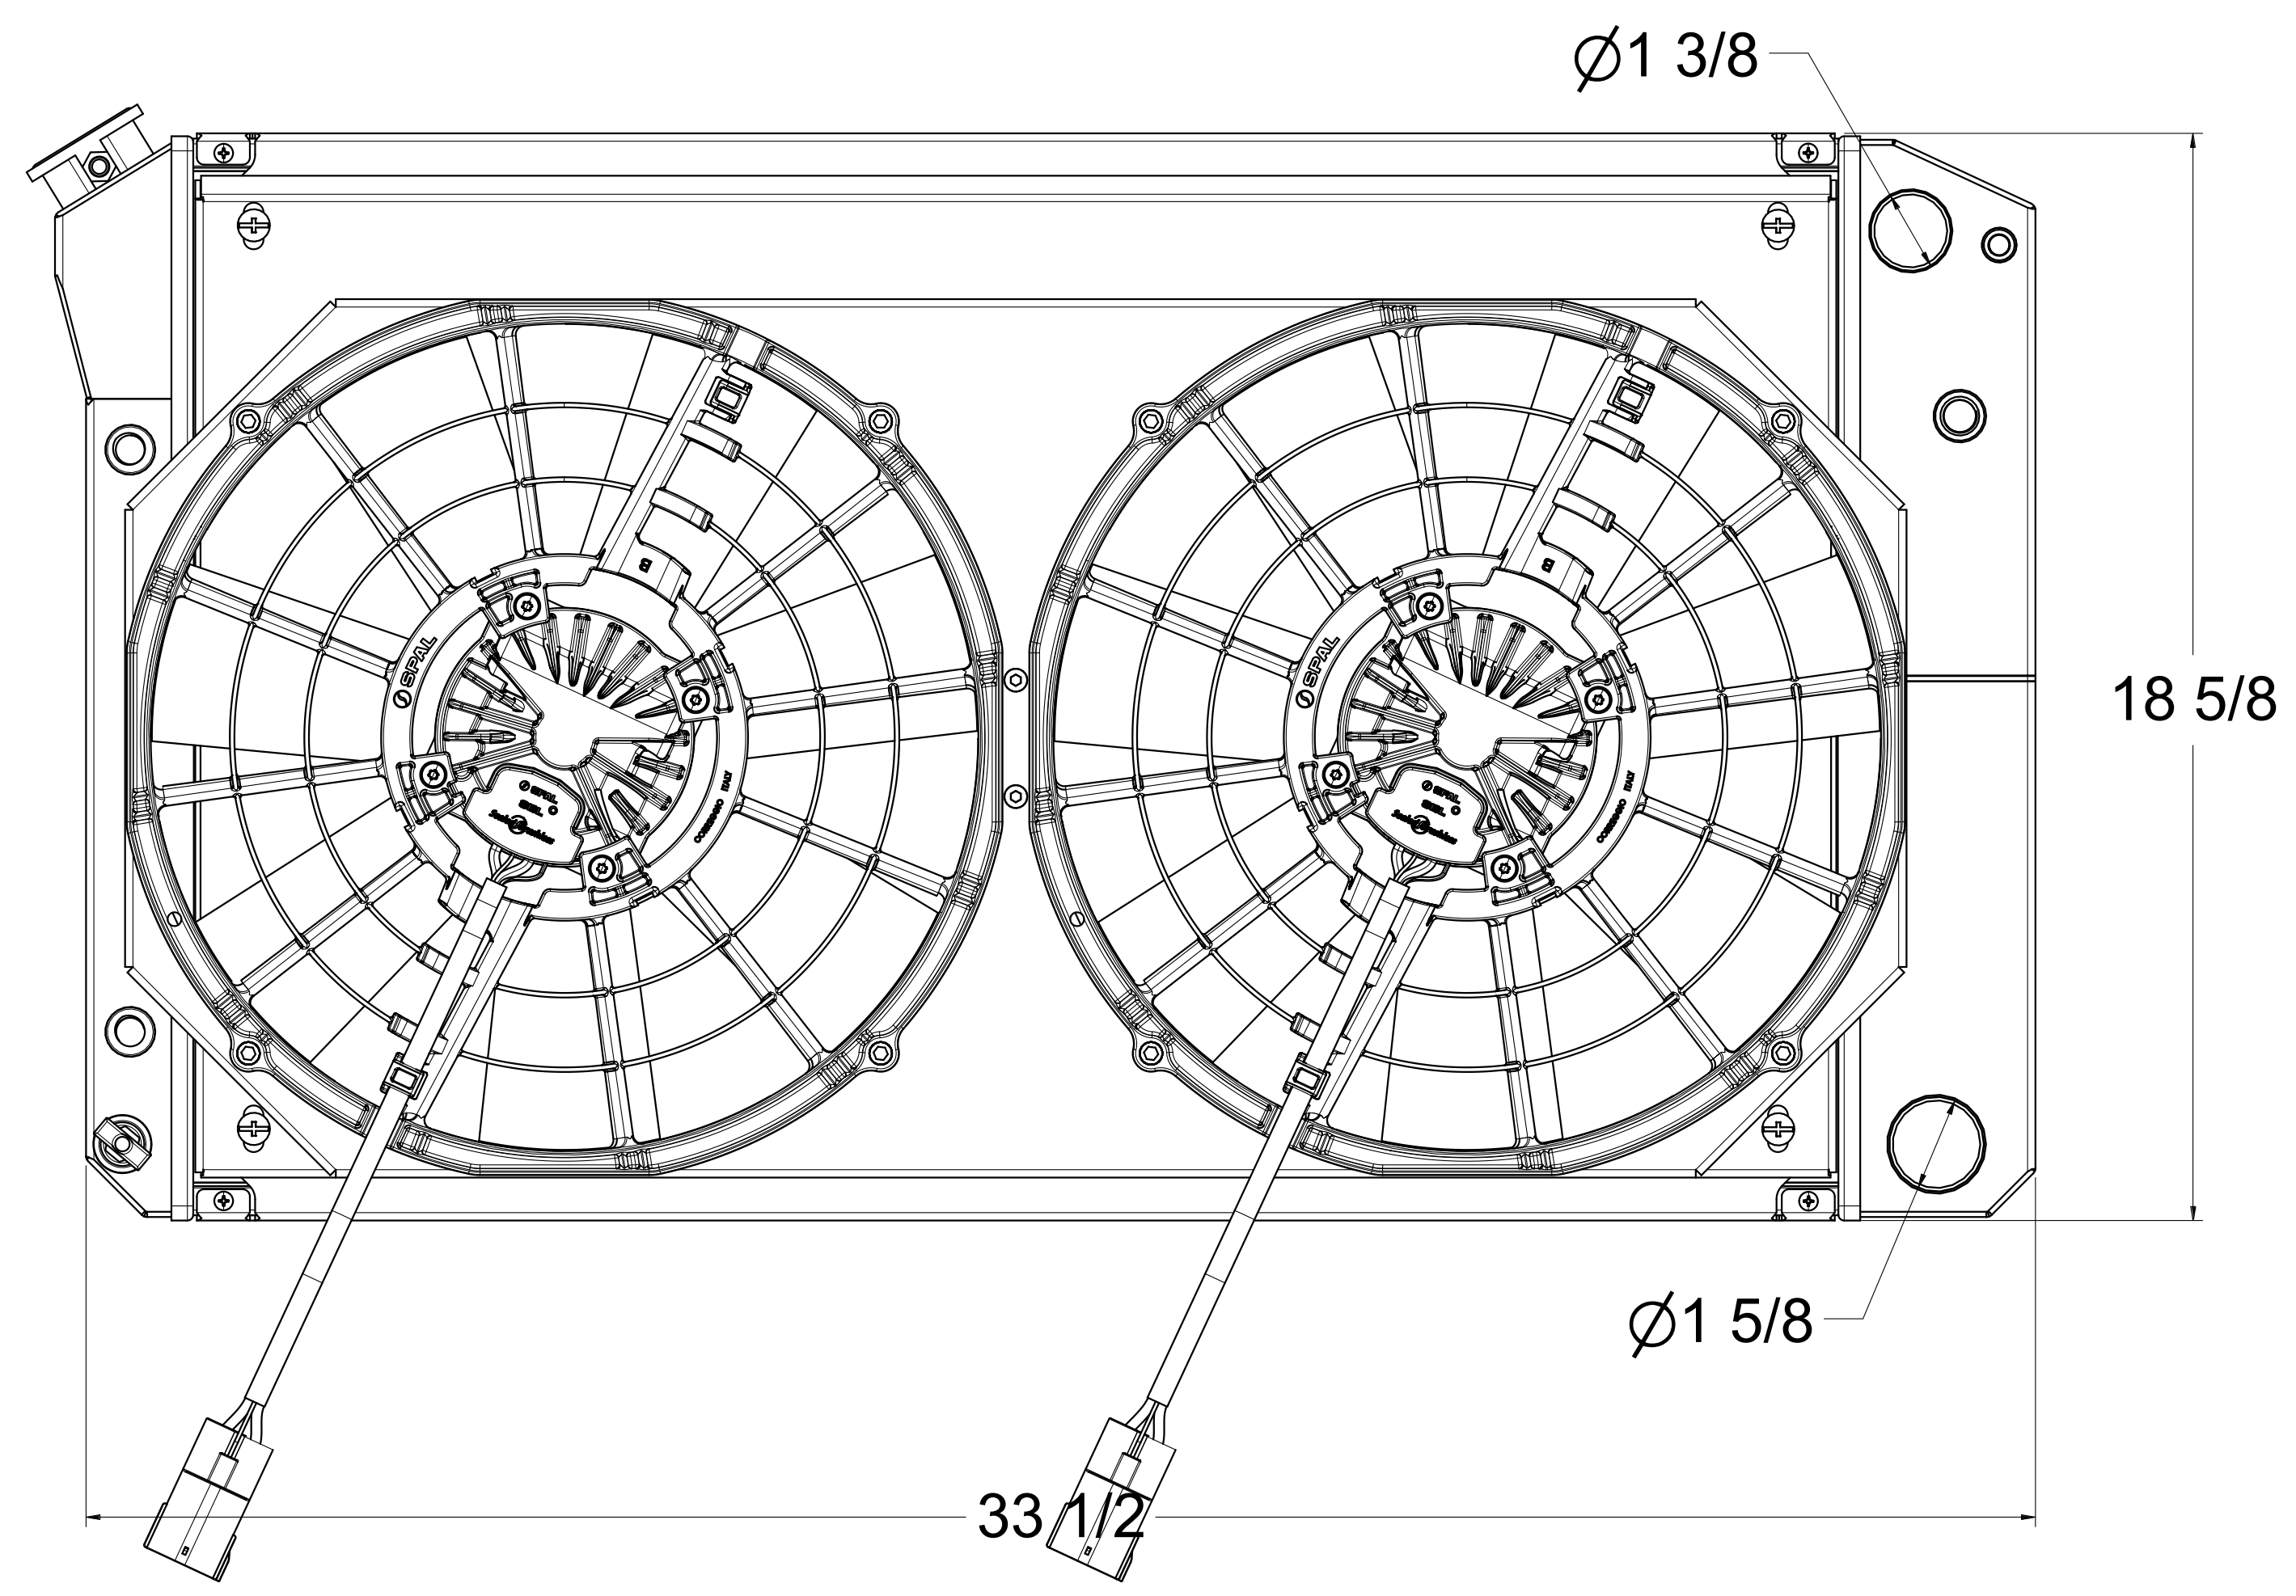

SKU #	Radiator DWG #	Radiator P/N	Transmission	Core Size	Shroud & Fan DWG #	Shroud & Fan P/N	Fan Type
1-361-112LSBL300	1-361-LS Radiator	1-361-110LS	Automatic	STANDARD (2 Rows of 1" Tubes)	1-366-002BL (Dual Chamber Shroud)	1-366-002BL300225	300W Brushless (14")
1-361-112LSBL500				1-366-002BL500225		500W Brushless (14")	
1-361-212LSBL300		1-361-210LS		UPGRADED (2 Rows of 1.25" Tubes)		1-366-002BL300275	300W Brushless (14")
1-361-212LSBL500				1-366-002BL500275		500W Brushless (14")	