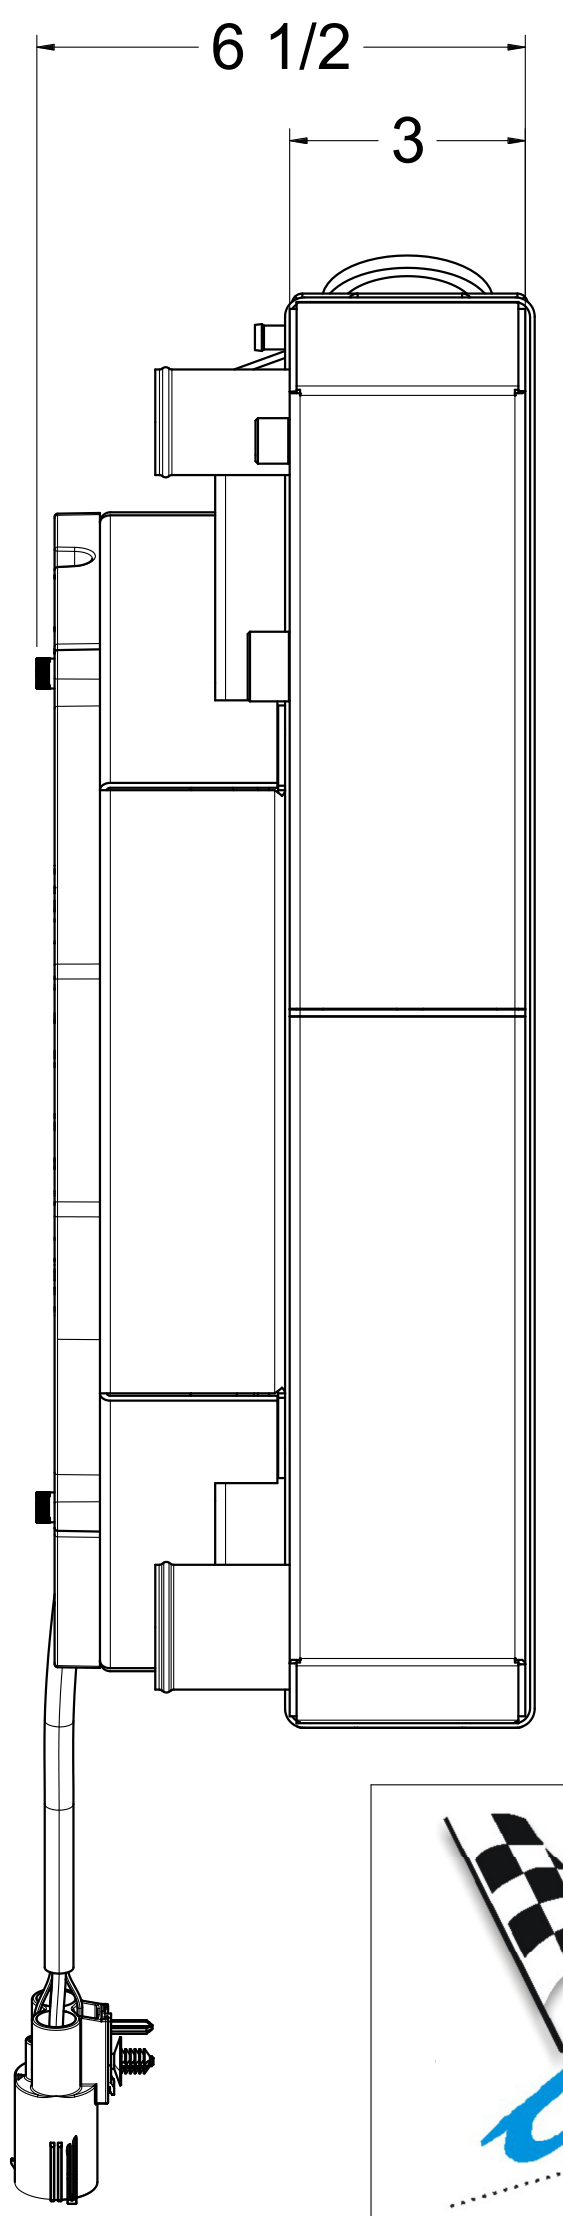

SKU #	Radiator DWG #	Radiator P/N	Transmission	Core Size	Shroud & Fan DWG #	Shroud & Fan P/N	Fan Type
1-361-102LSBL300	1-361-LS Radiator	1-361-100LS	Manual	STANDARD (2 Rows of 1" Tubes)	1-366-002BL (Dual Chamber Shroud)	1-366-002BL300225	300W Brushless (14")
1-361-102LSBL500						1-366-002BL500225	500W Brushless (14")
1-361-202LSBL300		1-361-200LS		UPGRADED (2 Rows of 1.25" Tubes)		1-366-002BL300275	300W Brushless (14")
1-361-202LSBL500						1-366-002BL500275	500W Brushless (14")