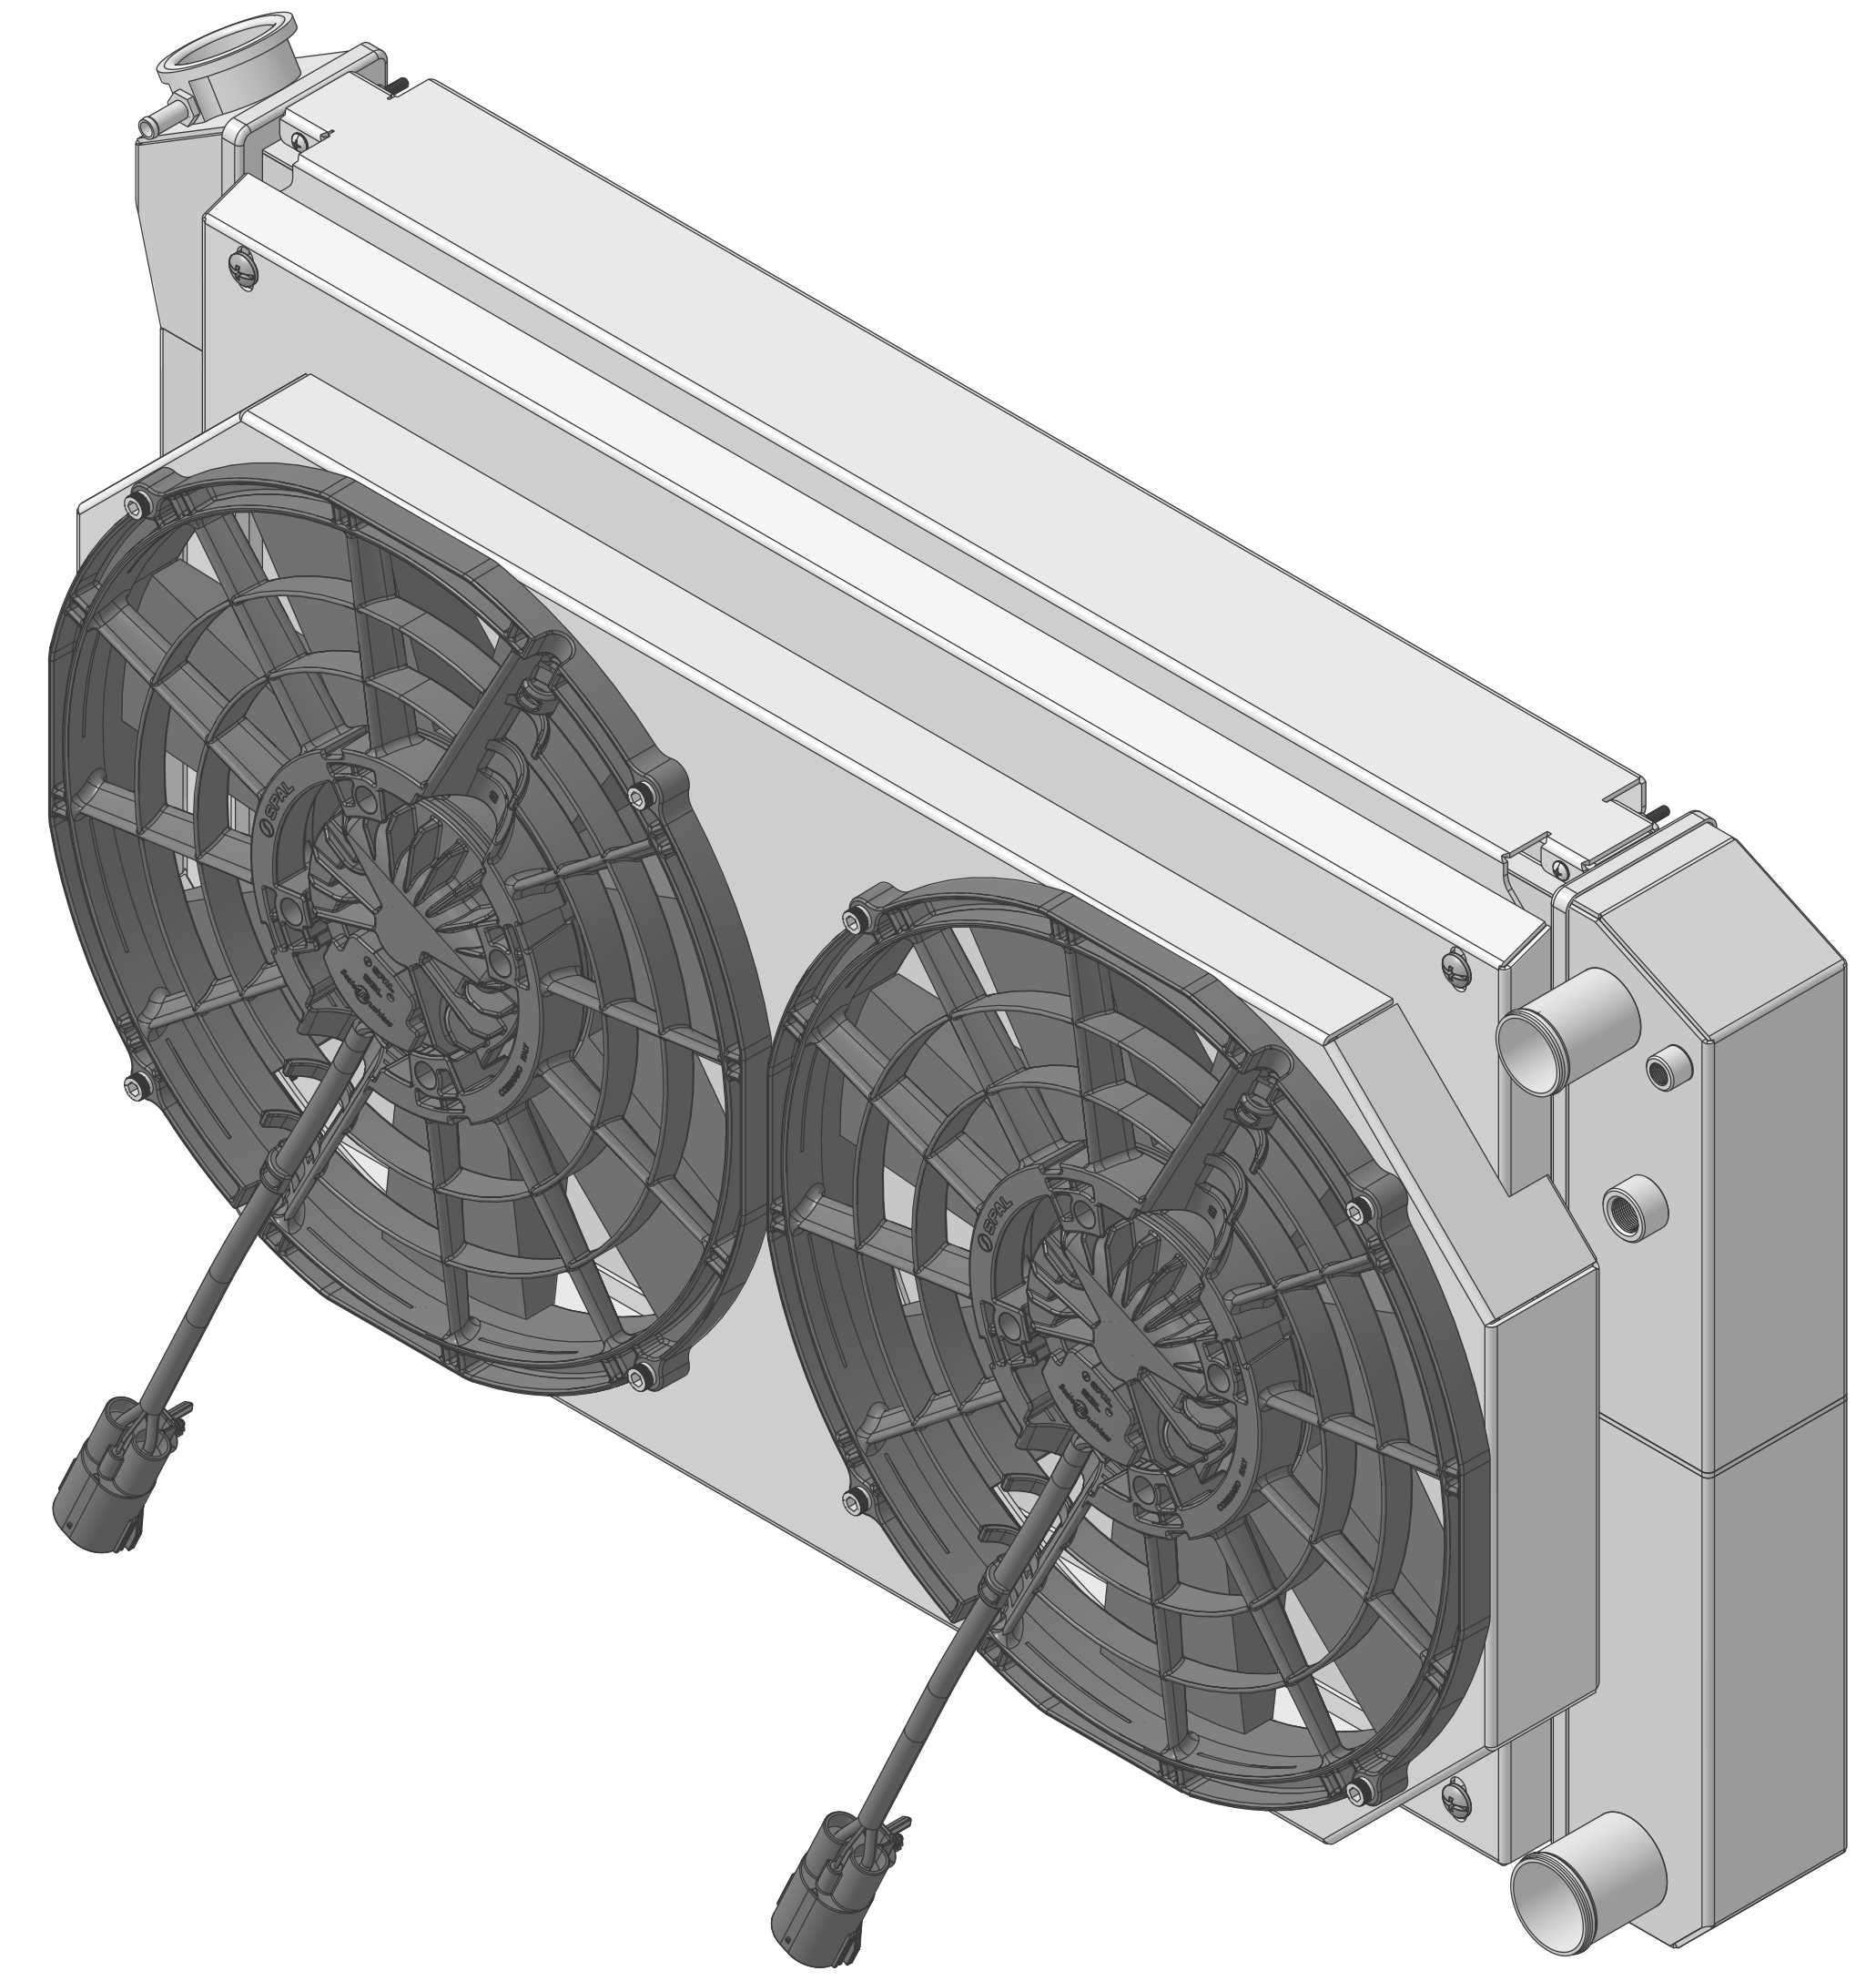

SKU #	Radiator DWG #	Radiator P/N	Transmission	Core Size	Shroud & Fan DWG #	Shroud & Fan P/N	Fan Type
1-361-102LSBL300	1-361-LS Radiator	1-361-100LS	Manual	STANDARD (2 Rows of 1" Tubes)	1-366-002BL (Dual Chamber Shroud)	1-366-002BL300225	300W Brushless (14")
1-361-102LSBL500						1-366-002BL500225	500W Brushless (14")
1-361-202LSBL300		1-361-200LS		UPGRADED (2 Rows of 1.25" Tubes)		1-366-002BL300275	300W Brushless (14")
1-361-202LSBL500						1-366-002BL500275	500W Brushless (14")