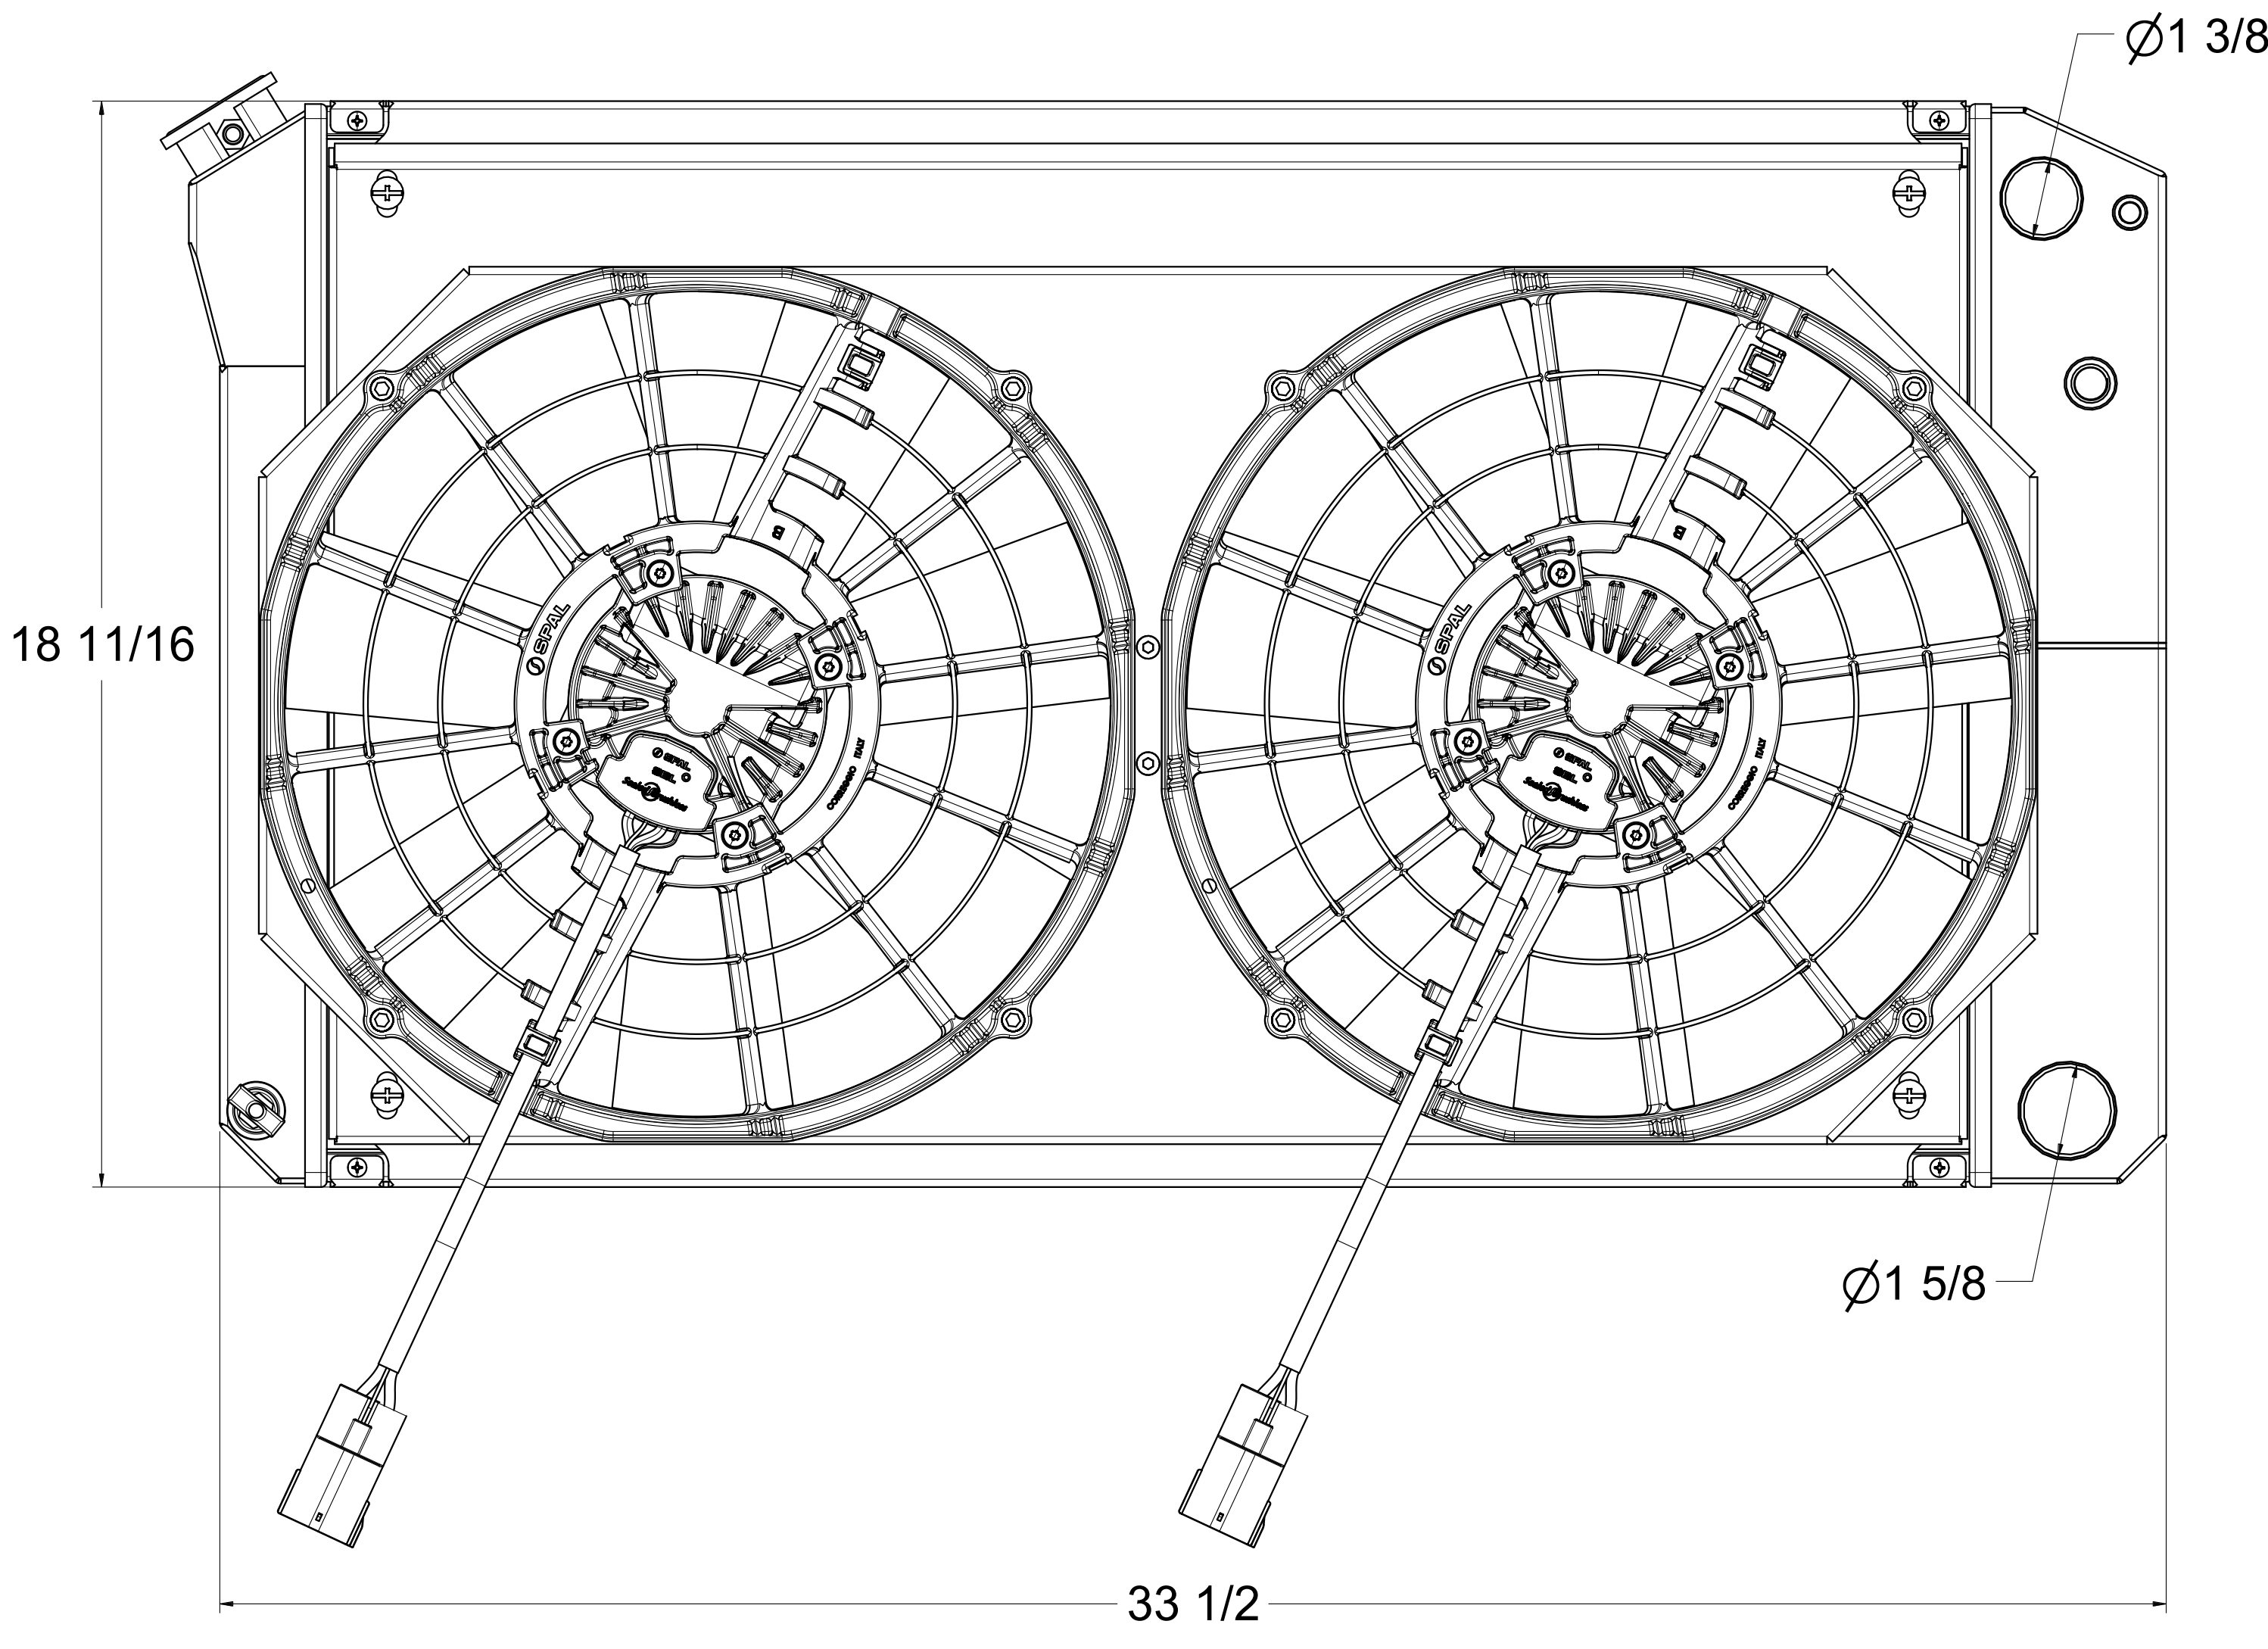

SKU #	Radiator DWG #	Radiator P/N	Transmission	Core Size	Shroud & Fan DWG #	Shroud & Fan P/N	Fan Type
1-361-102LSBL300	1-361-LS Radiator	1-361-100LS	Manual	STANDARD (2 Rows of 1" Tubes)	1-366-002BL (Dual Chamber Shroud)	1-366-002BL300225	300W Brushless (14")
1-361-102LSBL500						1-366-002BL500225	500W Brushless (14")
1-361-202LSBL300		1-361-200LS		UPGRADED (2 Rows of 1.25" Tubes)		1-366-002BL300275	300W Brushless (14")
1-361-202LSBL500						1-366-002BL500275	500W Brushless (14")