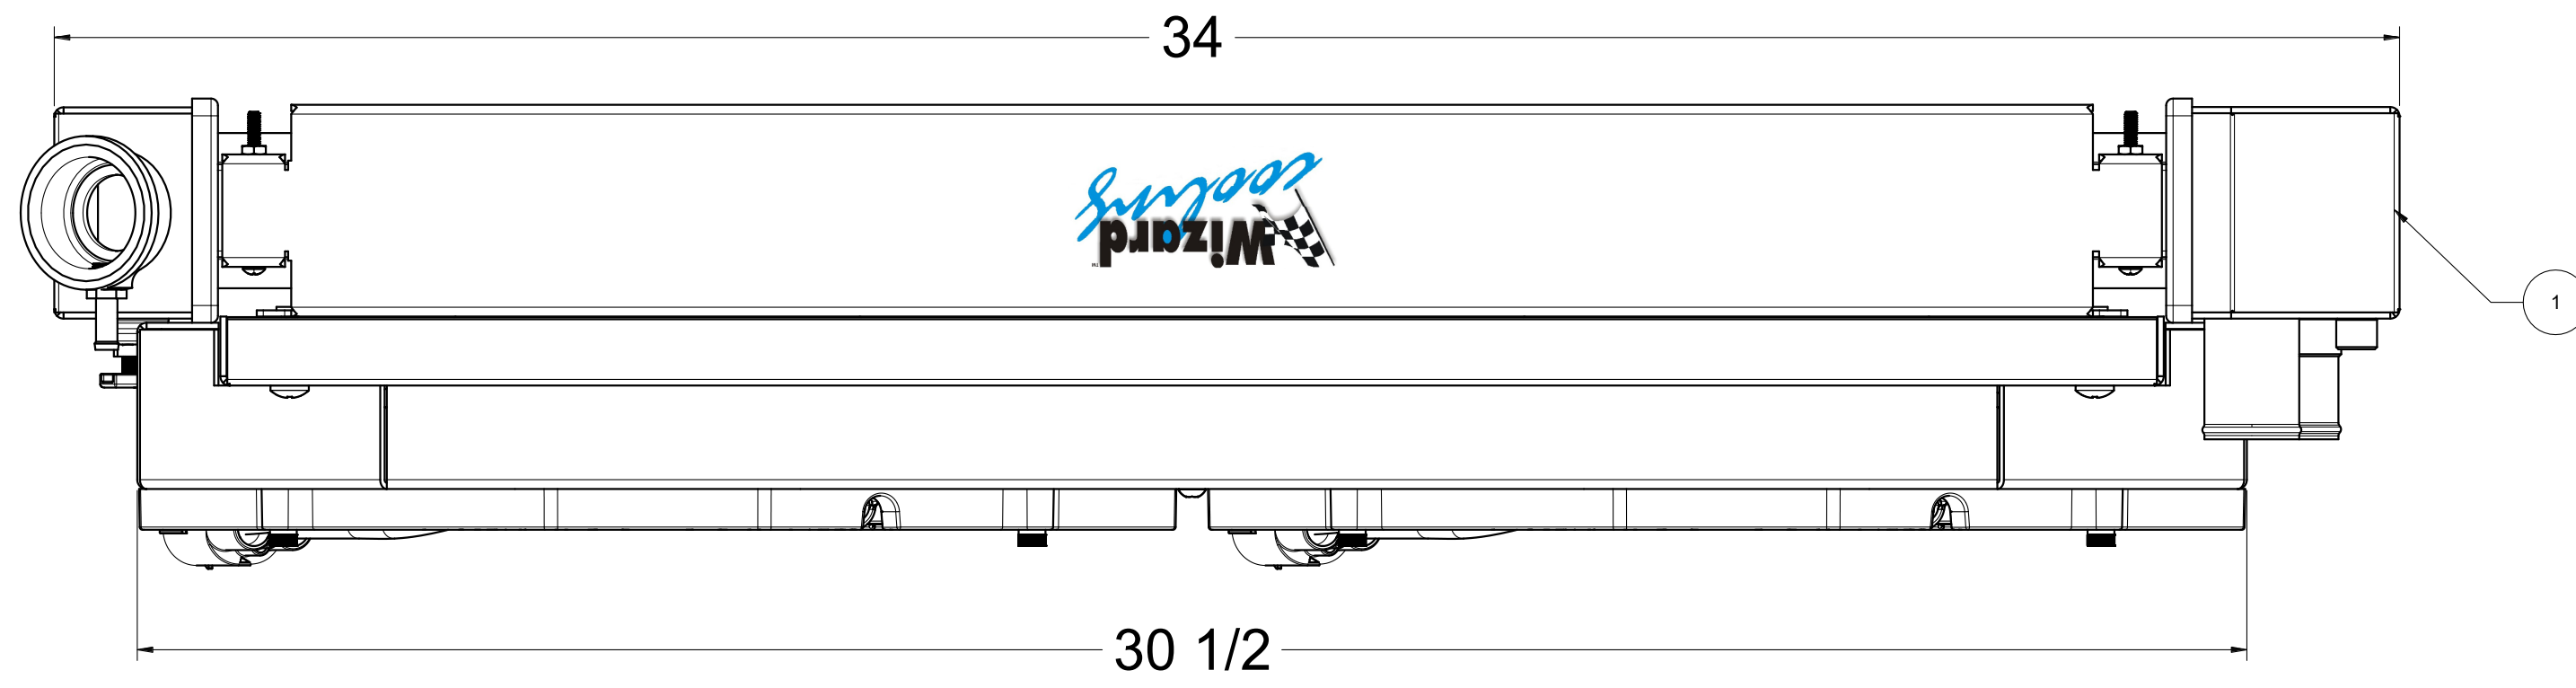

SKU #	Radiator DWG #	Radiator P/N	Transmission	Core Size	Shroud & Fan DWG #	Shroud & Fan P/N	Fan Type
1-361-102LSBL300	1-361-LS Radiator	1-361-100LS	Manual	STANDARD (2 Rows of 1" Tubes)	1-366-002BL (Dual Chamber Shroud)	1-366-002BL300225	300W Brushless (14")
1-361-102LSBL500						1-366-002BL500225	500W Brushless (14")
1-361-202LSBL300		1-361-200LS		UPGRADED (2 Rows of 1.25" Tubes)		1-366-002BL300275	300W Brushless (14")
1-361-202LSBL500						1-366-002BL500275	500W Brushless (14")