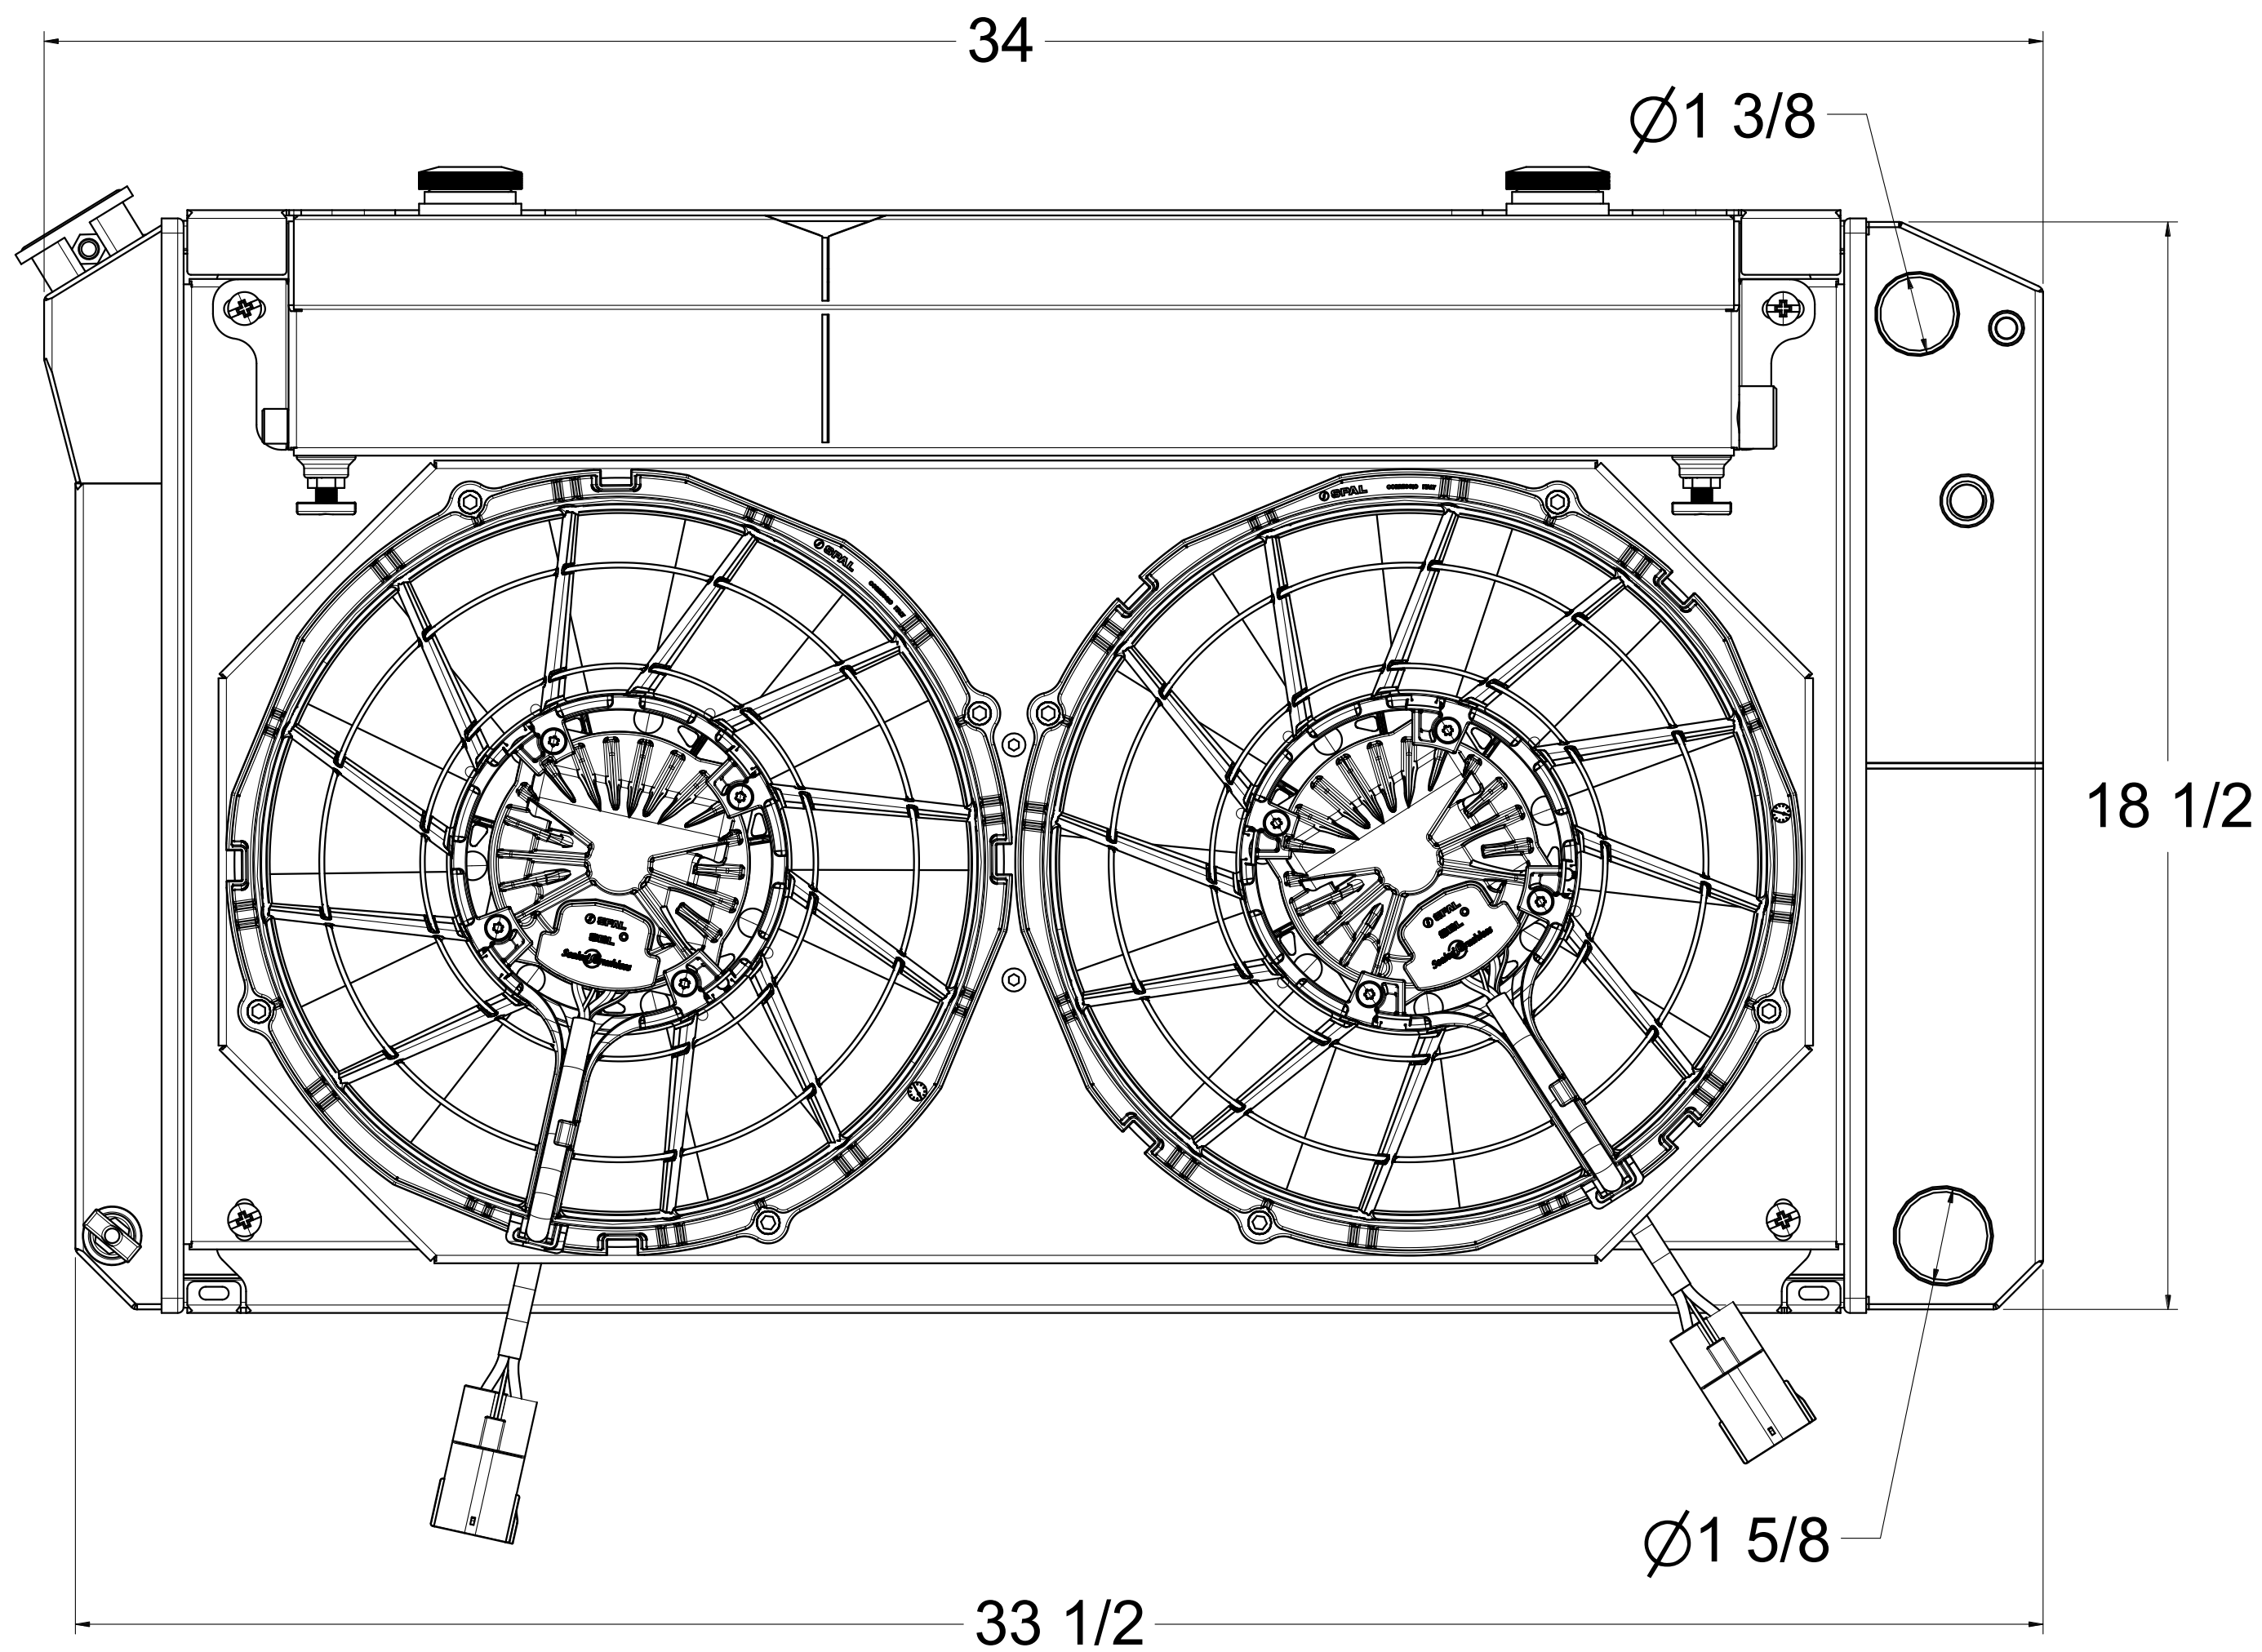

SKU #	Transmission	Fan Type	Core Size
1-361-202LSBLACINXX	Manual	Brushless	UPGRADED (2 Rows of 1.25" Tubes)

**Wizard**  
*cooling*  
Custom Aluminum Radiators  
[www.wizardcooling.com](http://www.wizardcooling.com)

Contact Us:  
716-655-6760

Part Number  
1-361-LSBLACINXX  
Manual Transmission