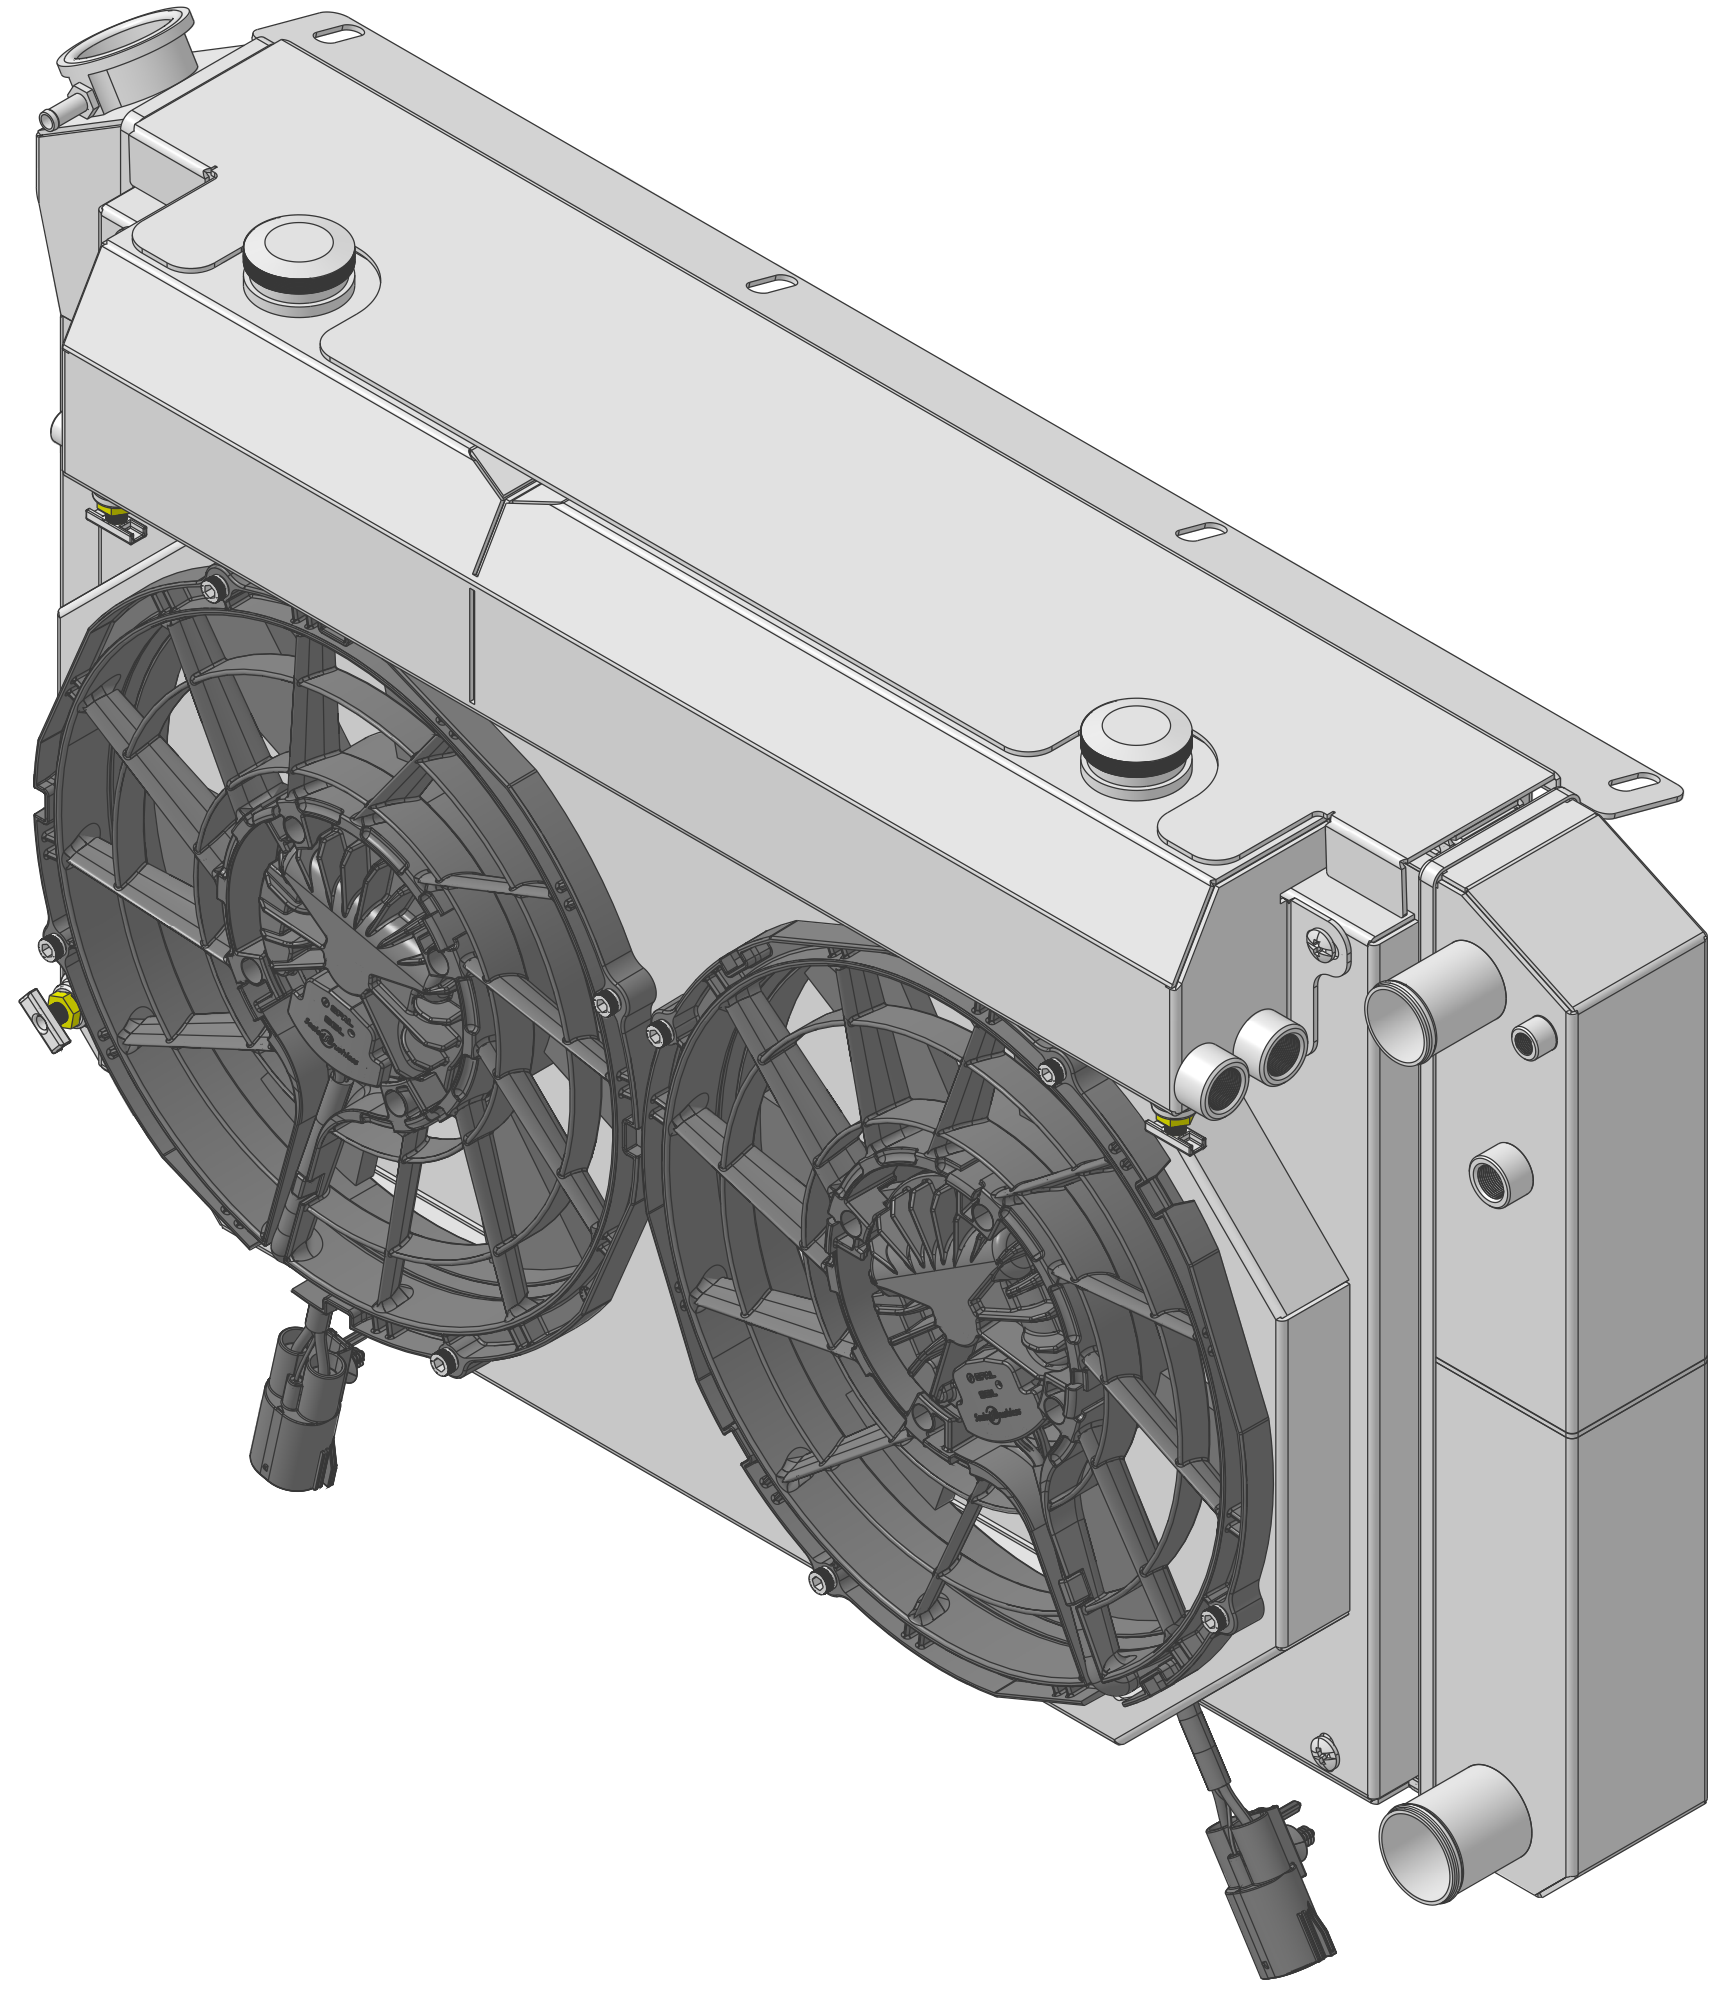

SKU #	Transmission	Fan Type	Core Size
1-361-202LSBLACINXX	Manual	Brushless	UPGRADED (2 Rows of 1.25" Tubes)

**Wizard**  
*cooling*  
Custom Aluminum Radiators  
[www.wizardcooling.com](http://www.wizardcooling.com)

Contact Us:  
716-655-6760

Part Number  
1-361-LSBLACINXX  
Manual Transmission