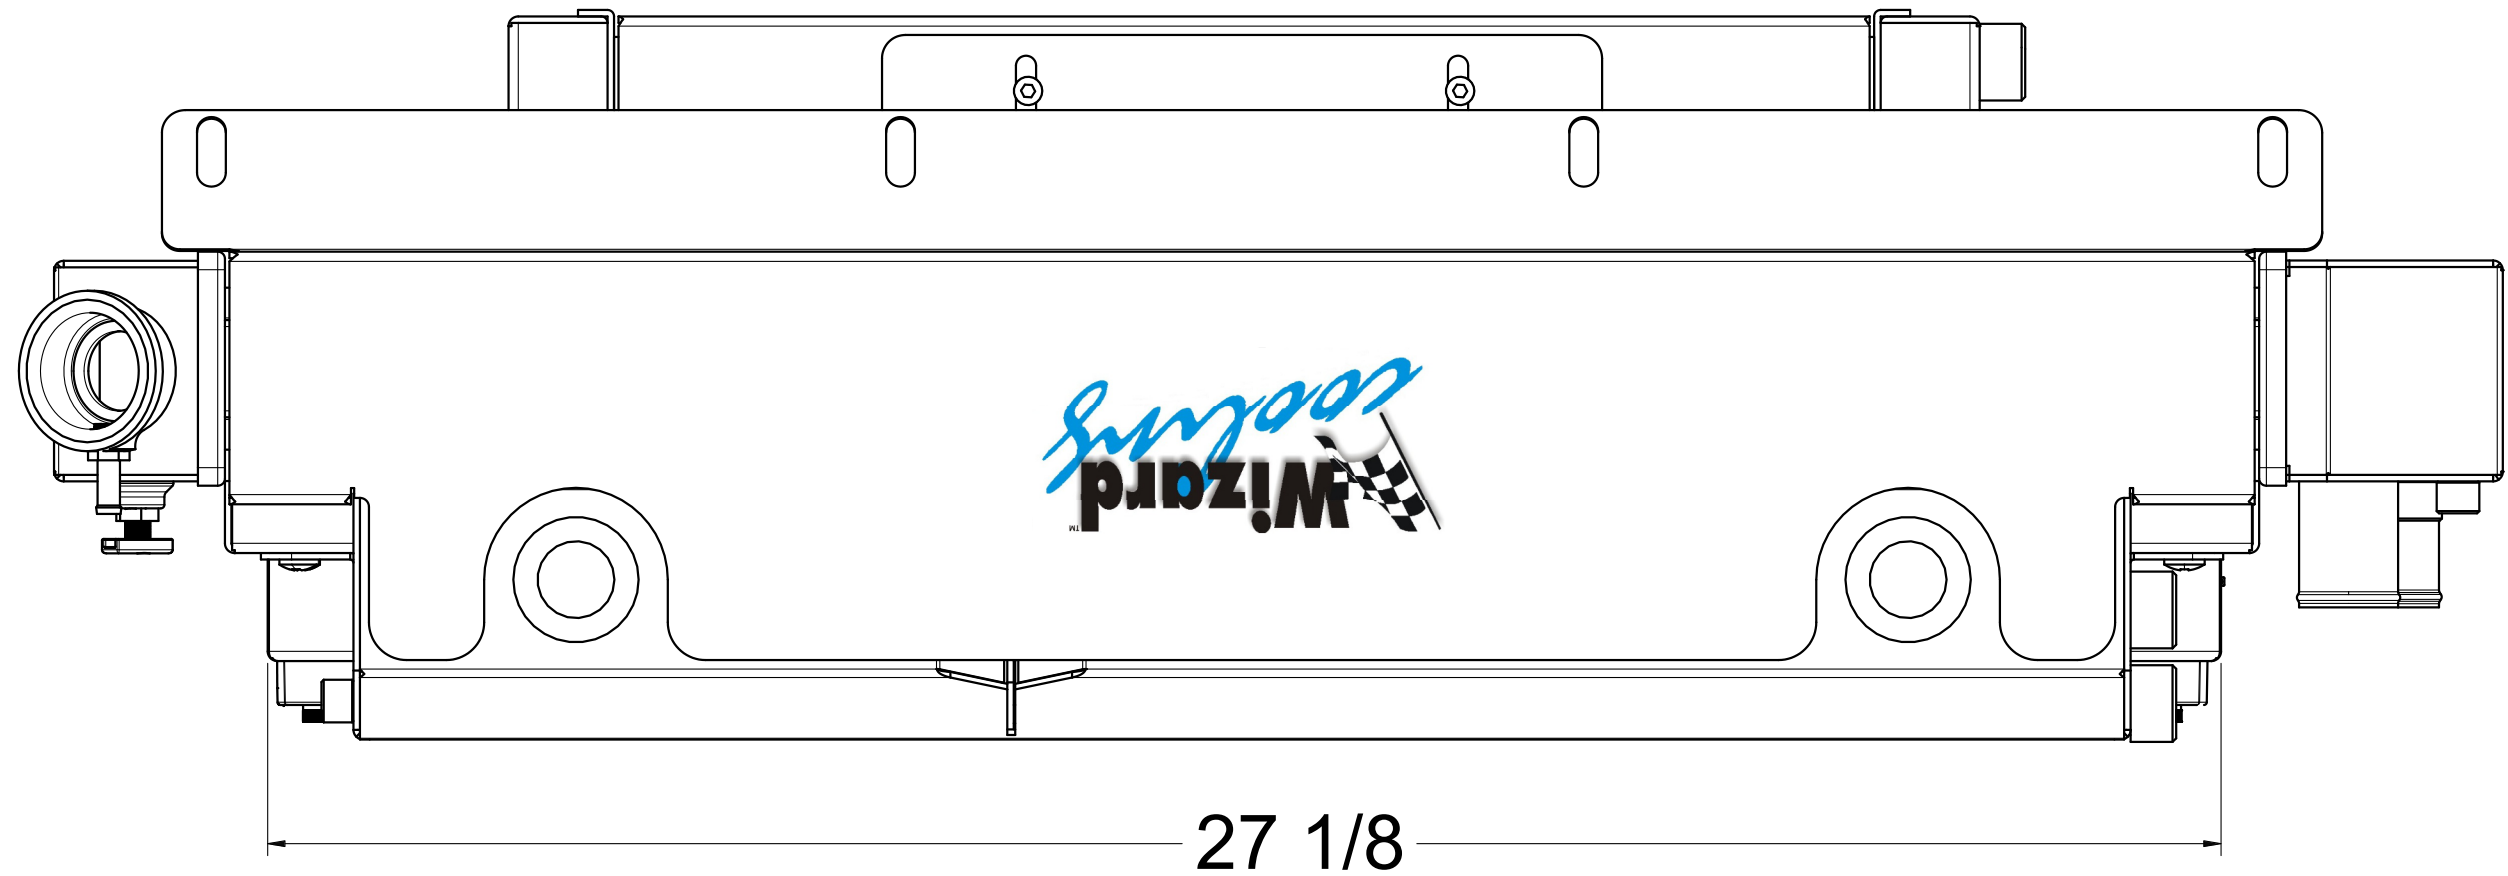

SKU #	Transmission	Fan Type	Core Size
1-361-202LSBLACINXX	Manual	Brushless	UPGRADED (2 Rows of 1.25" Tubes)

**Wizard**  
*cooling*  
Custom Aluminum Radiators  
[www.wizardcooling.com](http://www.wizardcooling.com)

Contact Us:  
716-655-6760

Part Number  
1-361-LSBLACINXX  
Manual Transmission