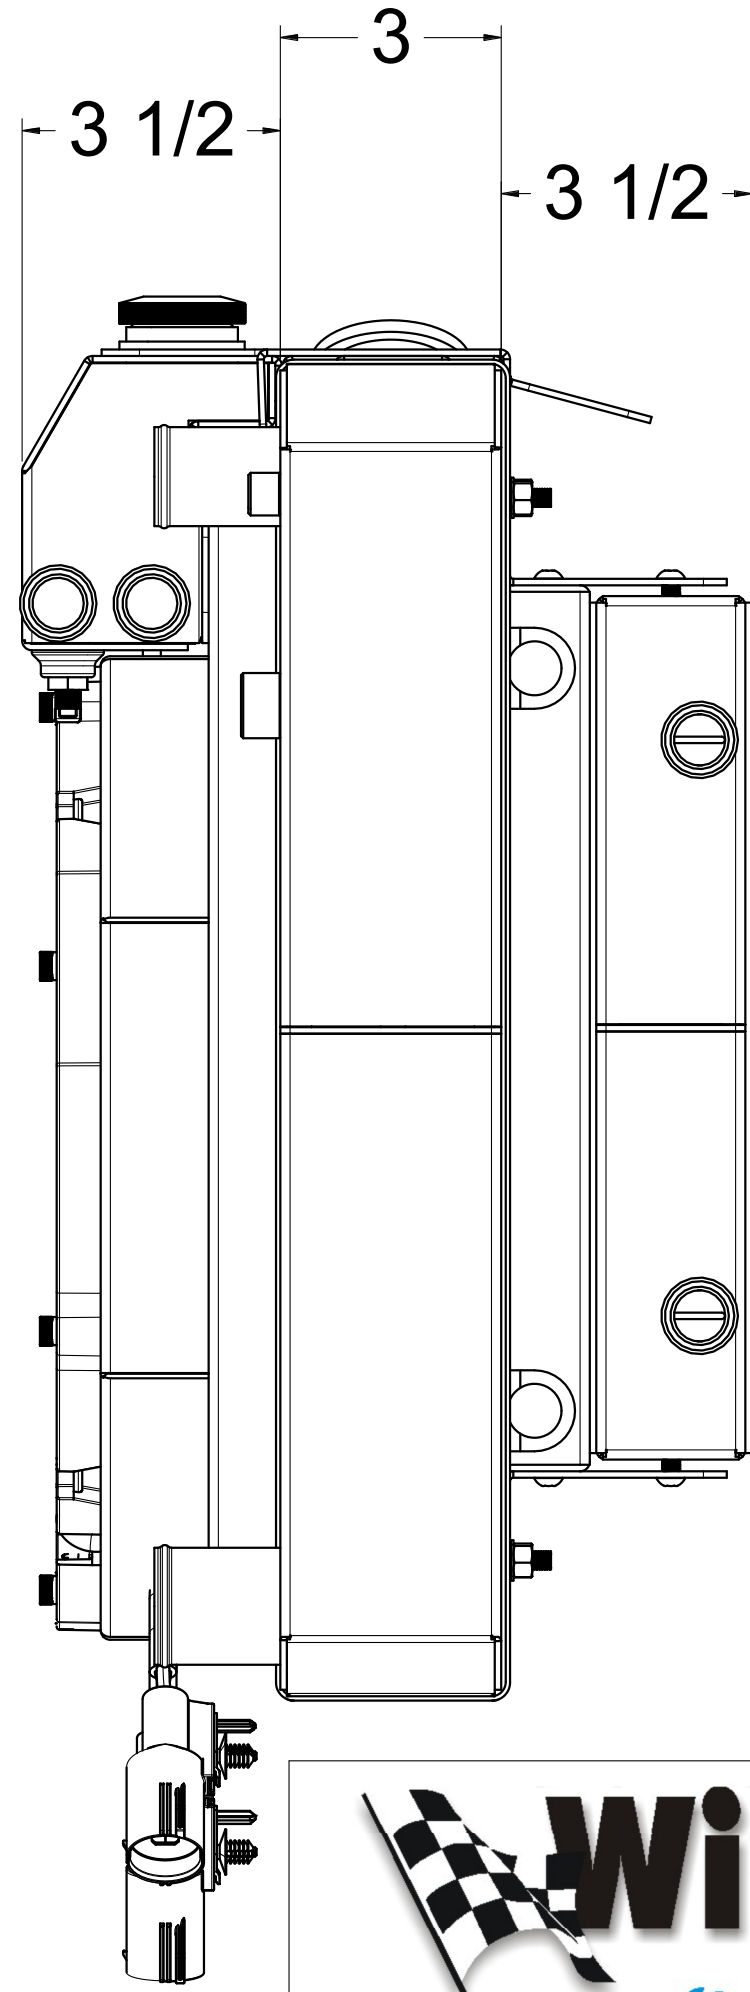

SKU #	Transmission	Fan Type	Core Size
1-361-202LSBLACINXX	Manual	Brushless	UPGRADED (2 Rows of 1.25" Tubes)

**Wizard**  
*cooling*  
Custom Aluminum Radiators  
[www.wizardcooling.com](http://www.wizardcooling.com)

Contact Us:  
716-655-6760

Part Number  
1-361-LSBLACINXX  
Manual Transmission