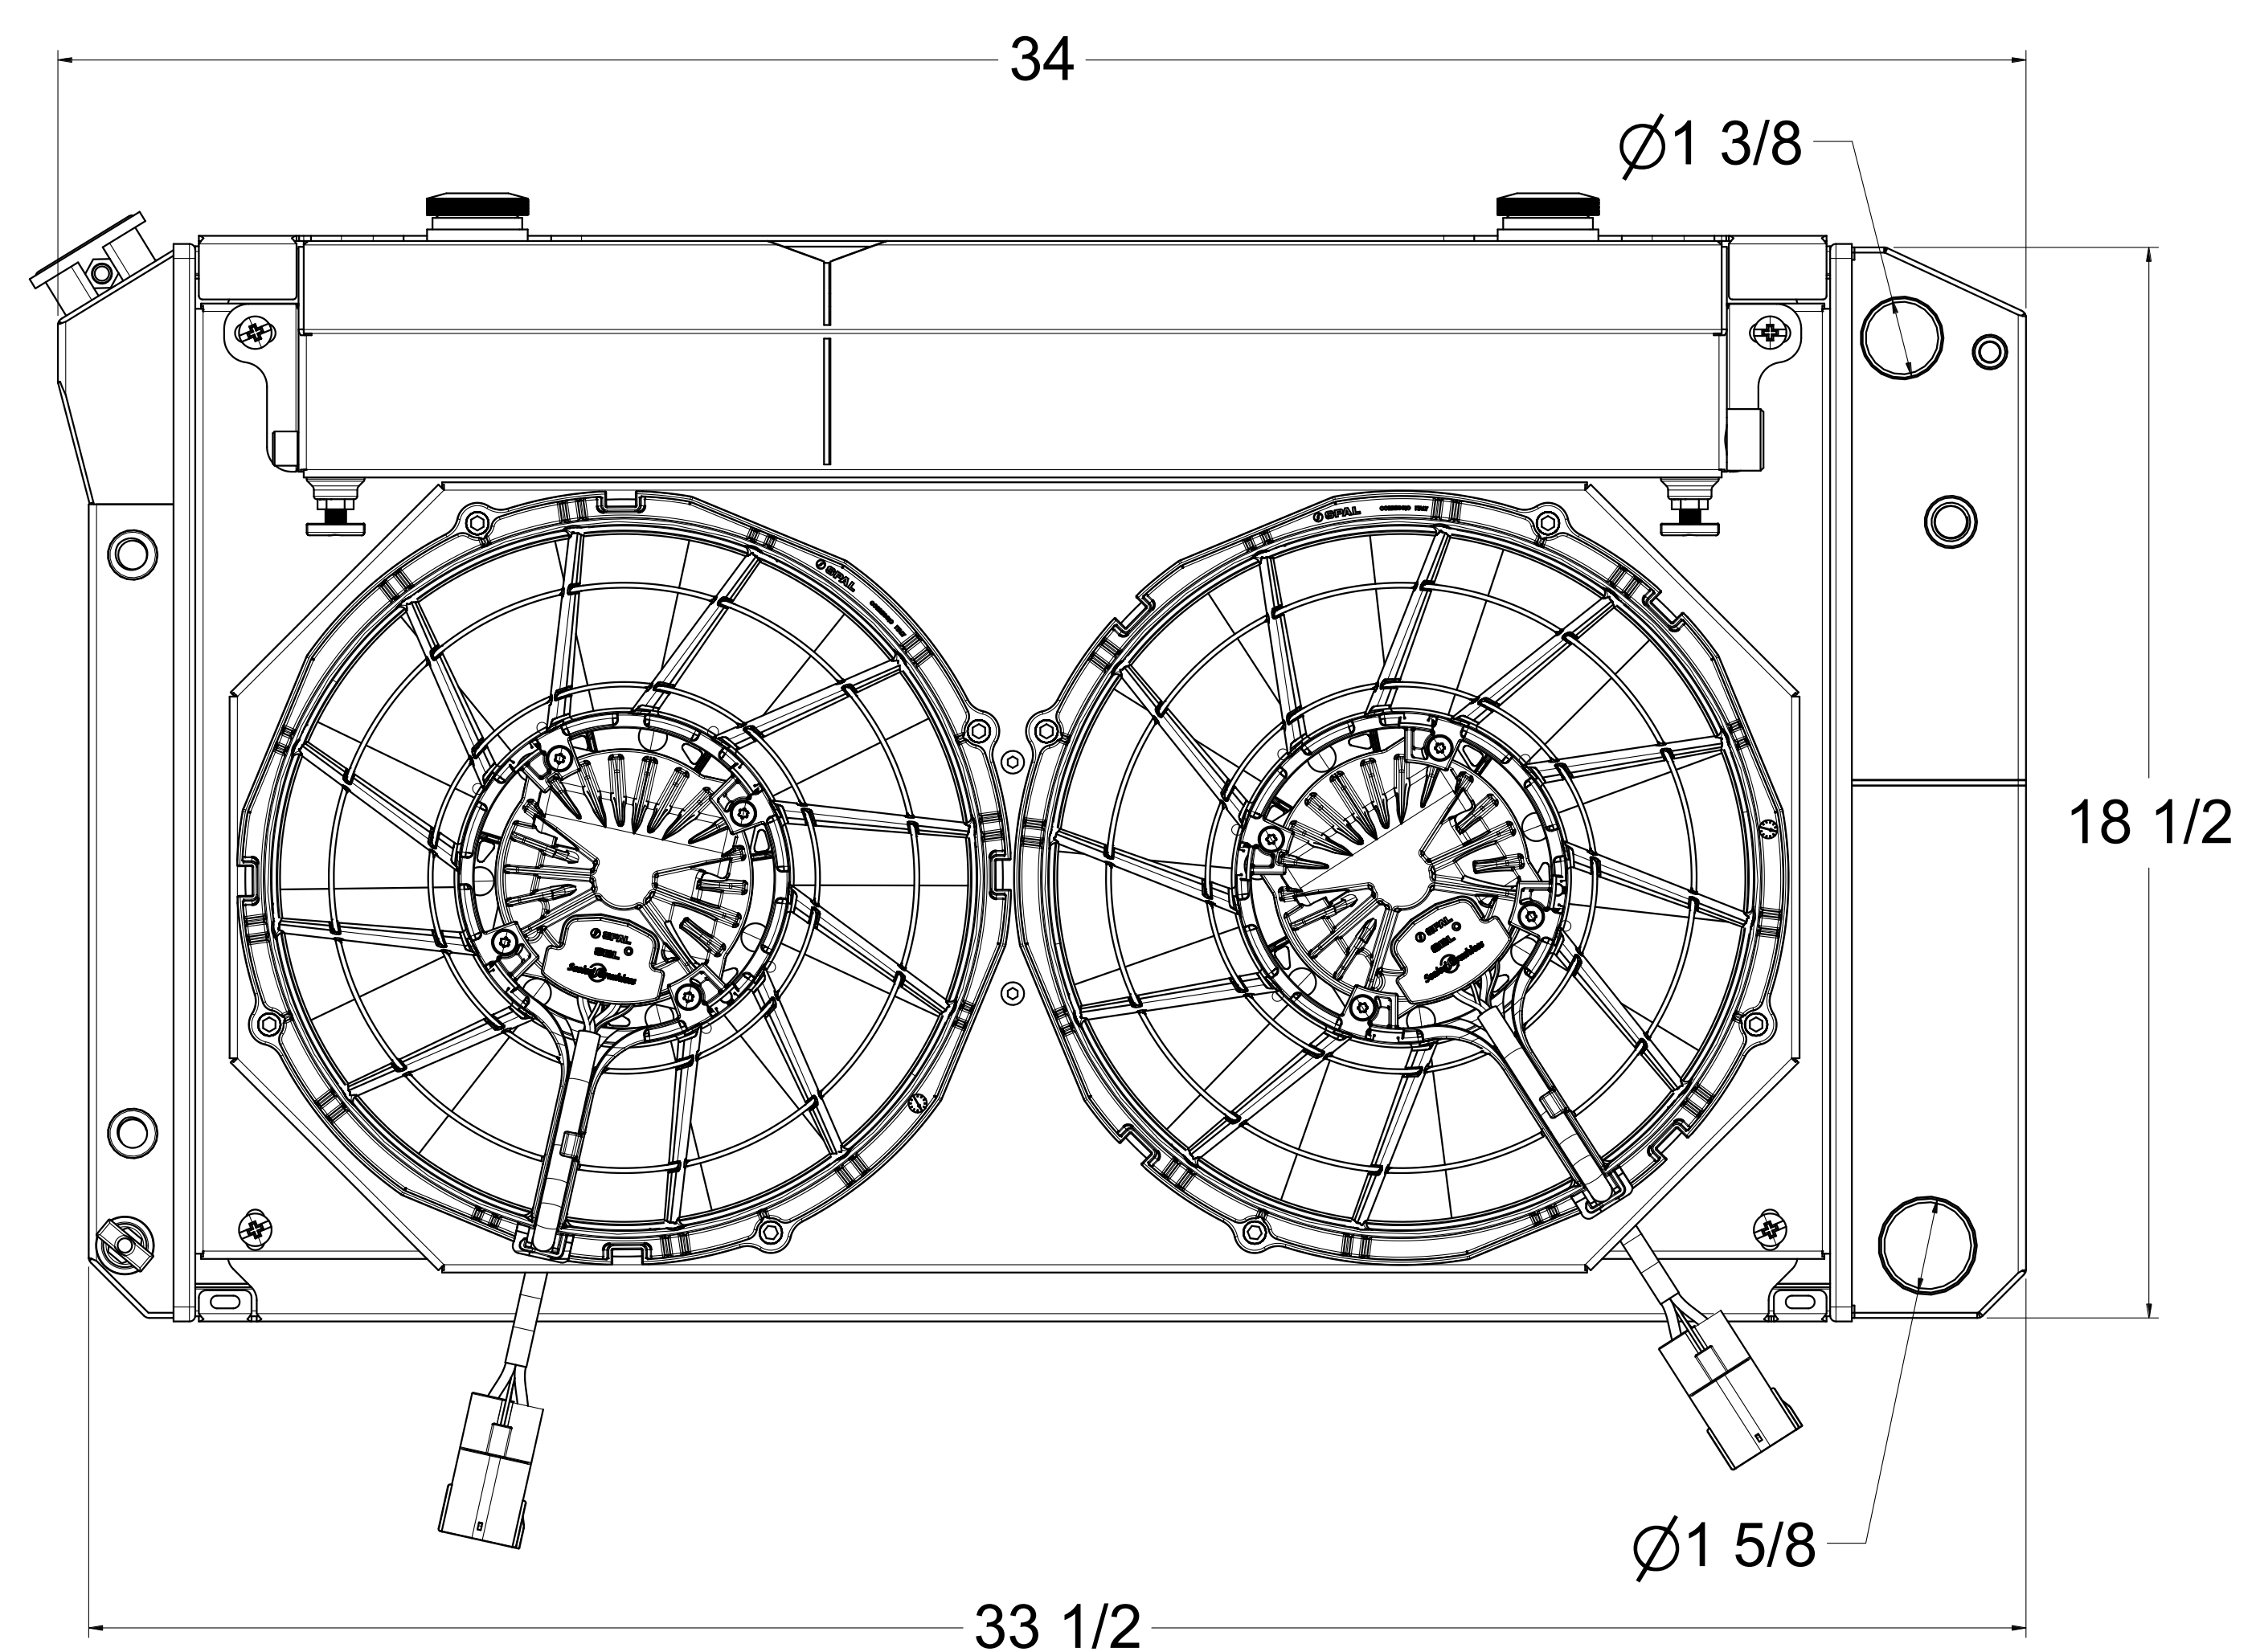

8 7 6 5 4 3 2 1

SKU #	Transmission	Fan Type	Core Size
1-361-212LSBLACINXX	Automatic	Brushless	UPGRADED (2 Rows of 1.25" Tubes)

www.wizardcooling.com

Contact Us:  
716-655-6760

Part Number  
1-361-LSBLACINXX  
Automatic Transmission

8 7 6 5 4 3 2 1