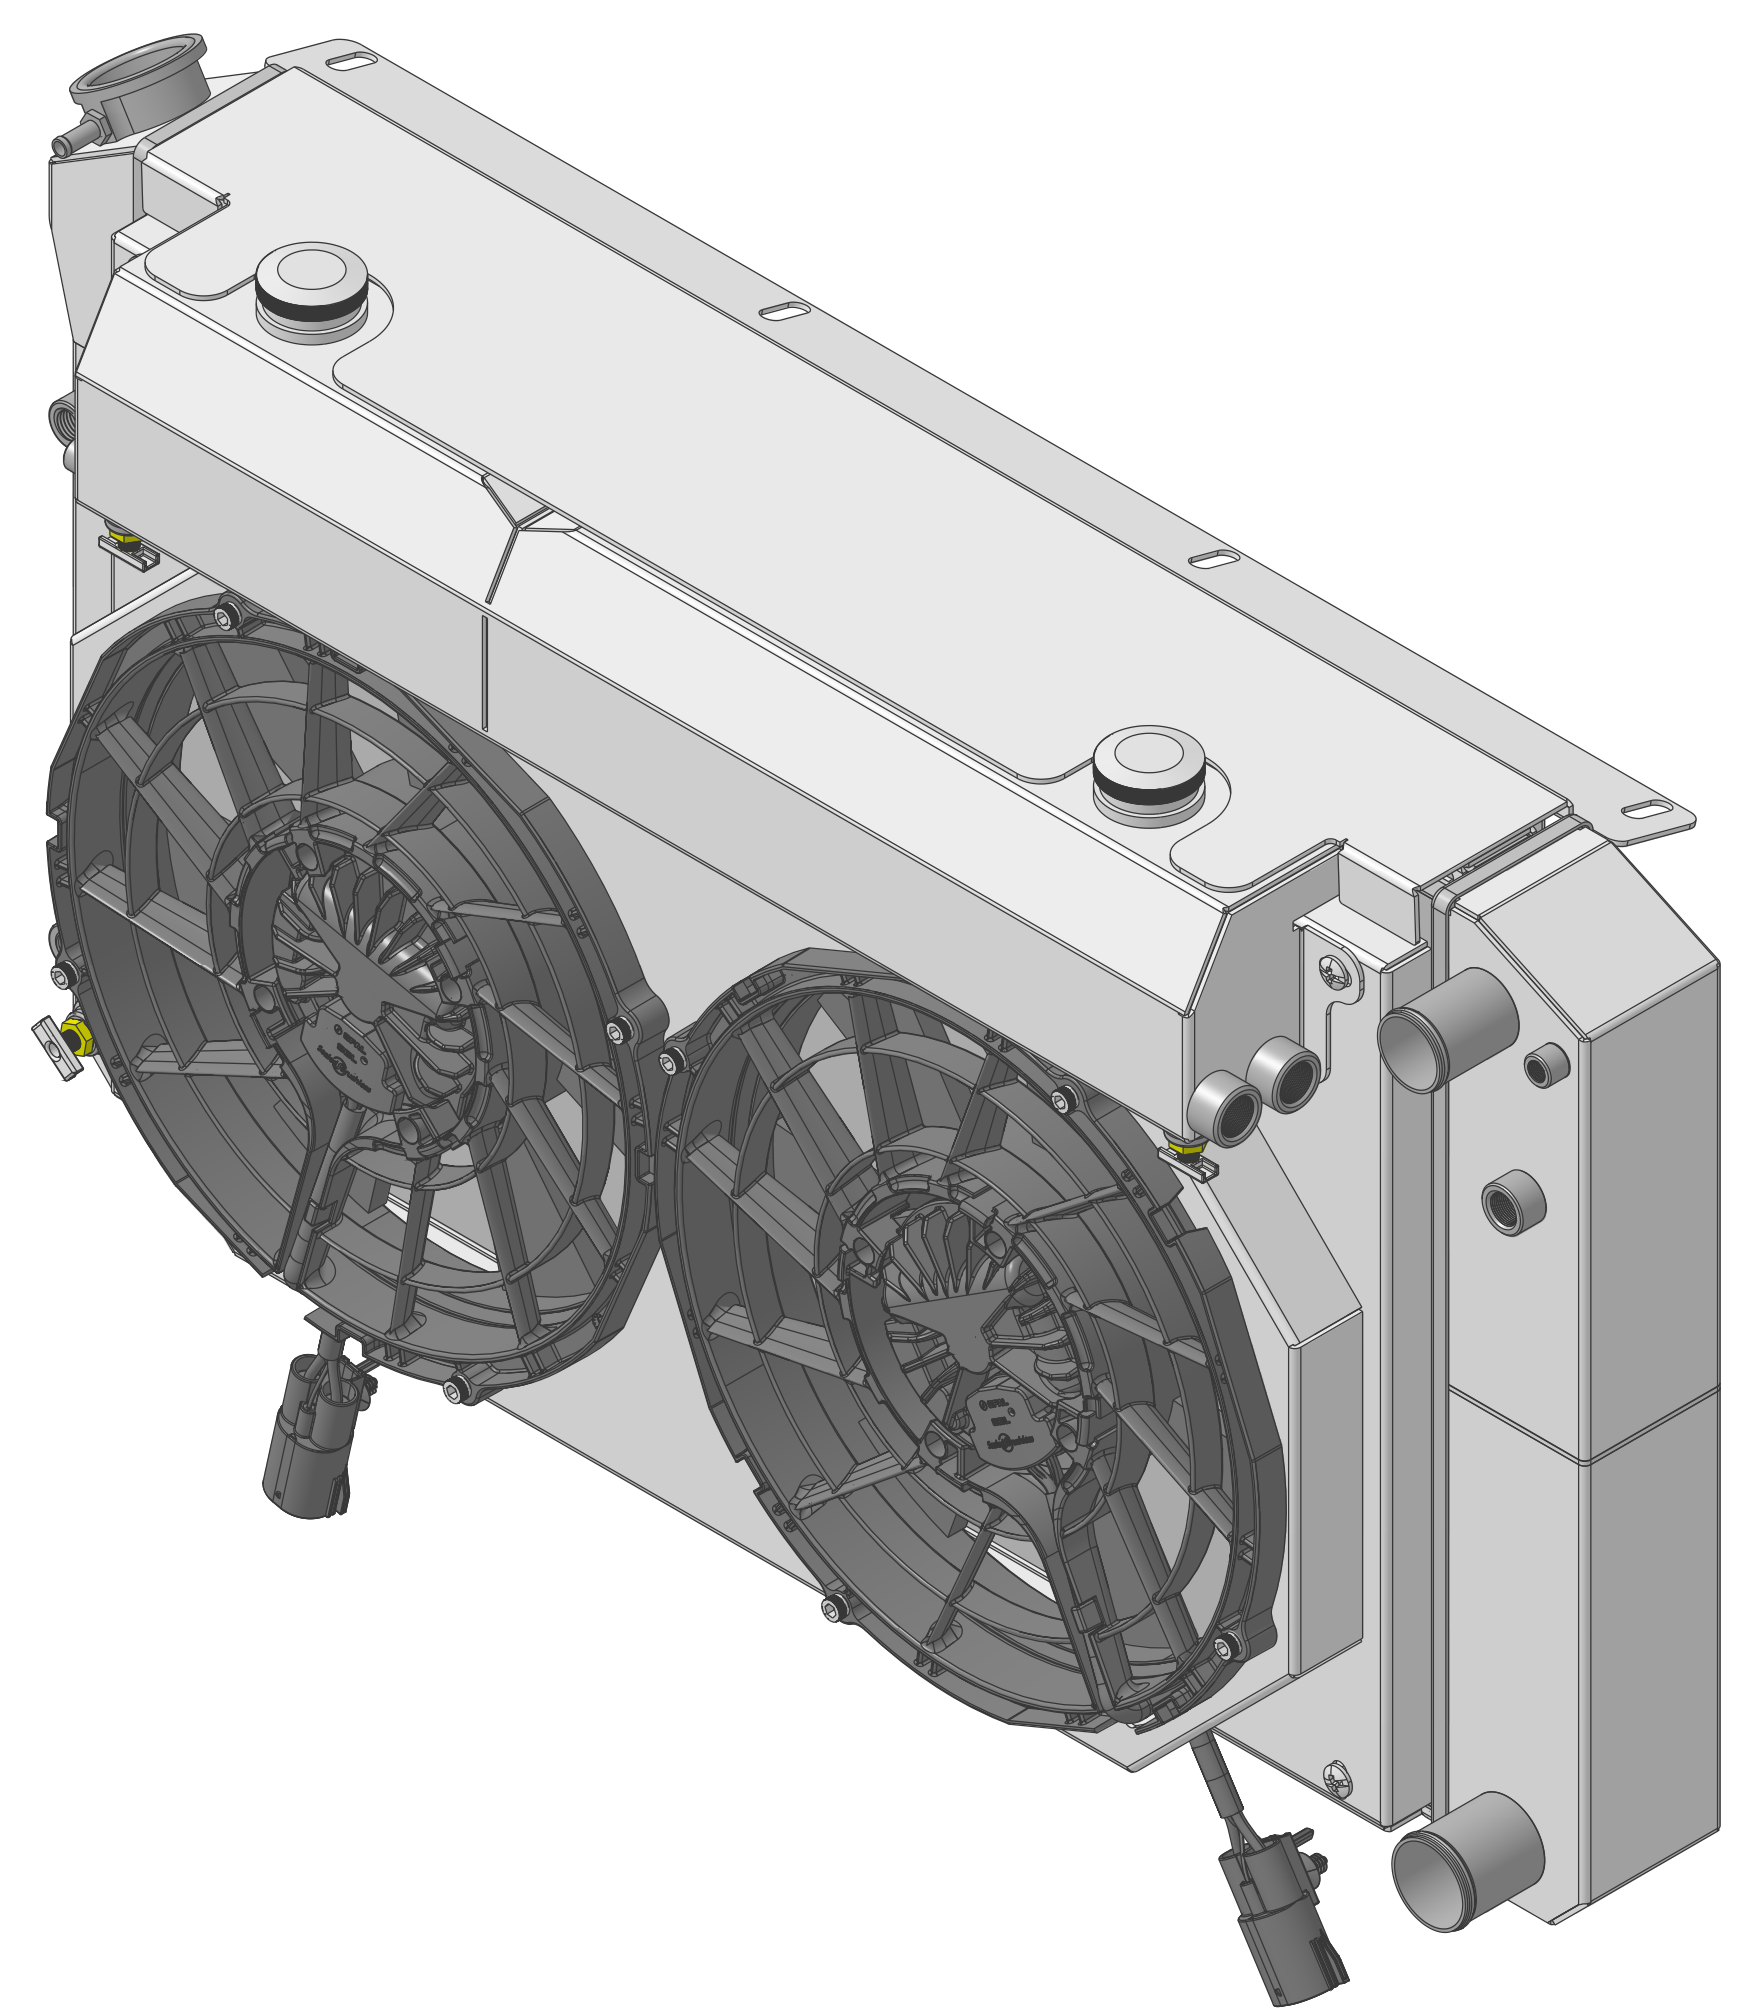

8 7 6 5 4 3 2 1

SKU #	Transmission	Fan Type	Core Size
1-361-212LSBLACINXX	Automatic	Brushless	UPGRADED (2 Rows of 1.25" Tubes)

www.wizardcooling.com

Contact Us:  
716-655-6760

Part Number  
1-361-LSBLACINXX  
Automatic Transmission