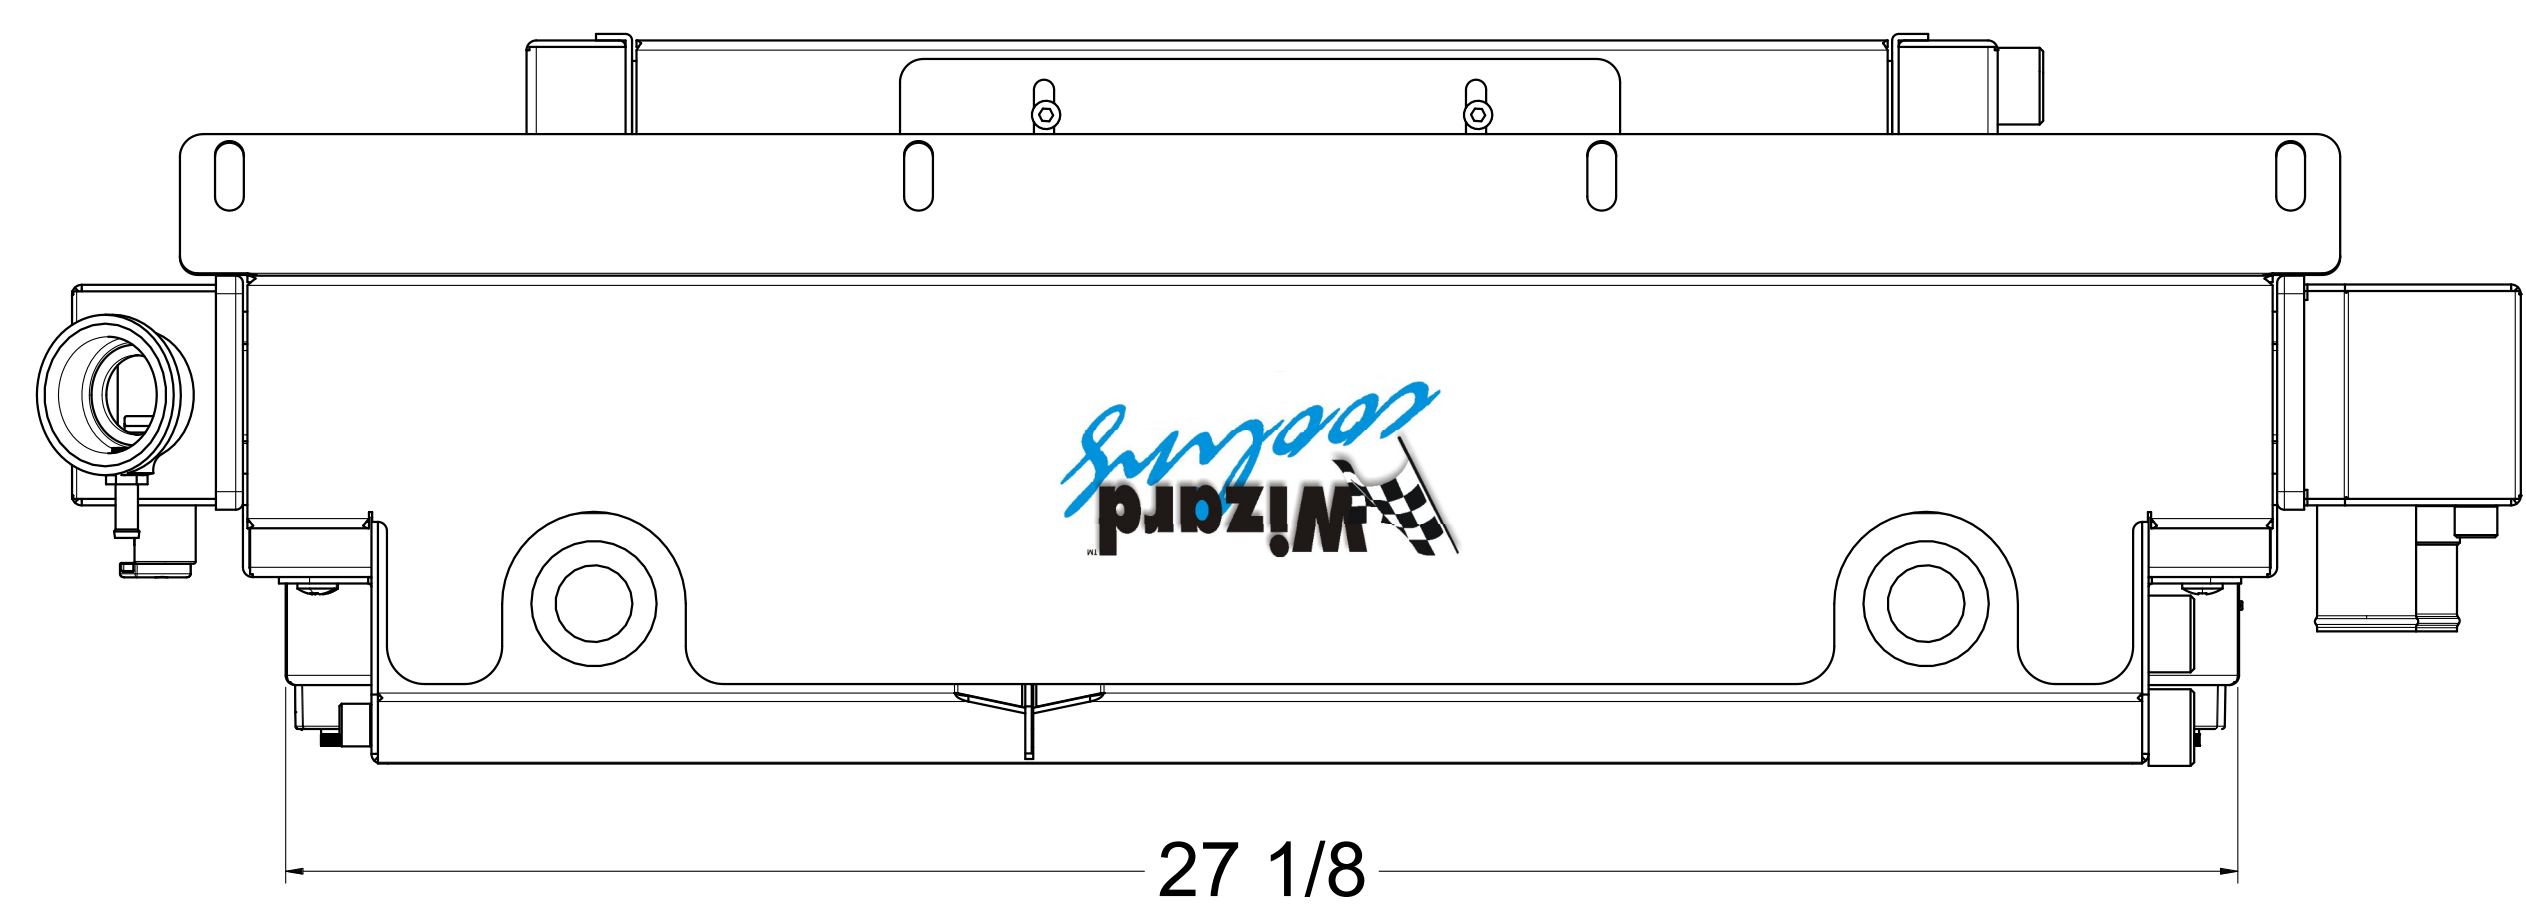

8 7 6 5 4 3 2 1

SKU #	Transmission	Fan Type	Core Size
1-361-212LSBLACINXX	Automatic	Brushless	UPGRADED (2 Rows of 1.25" Tubes)

www.wizardcooling.com

Contact Us:  
716-655-6760

Part Number  
1-361-LSBLACINXX  
Automatic Transmission