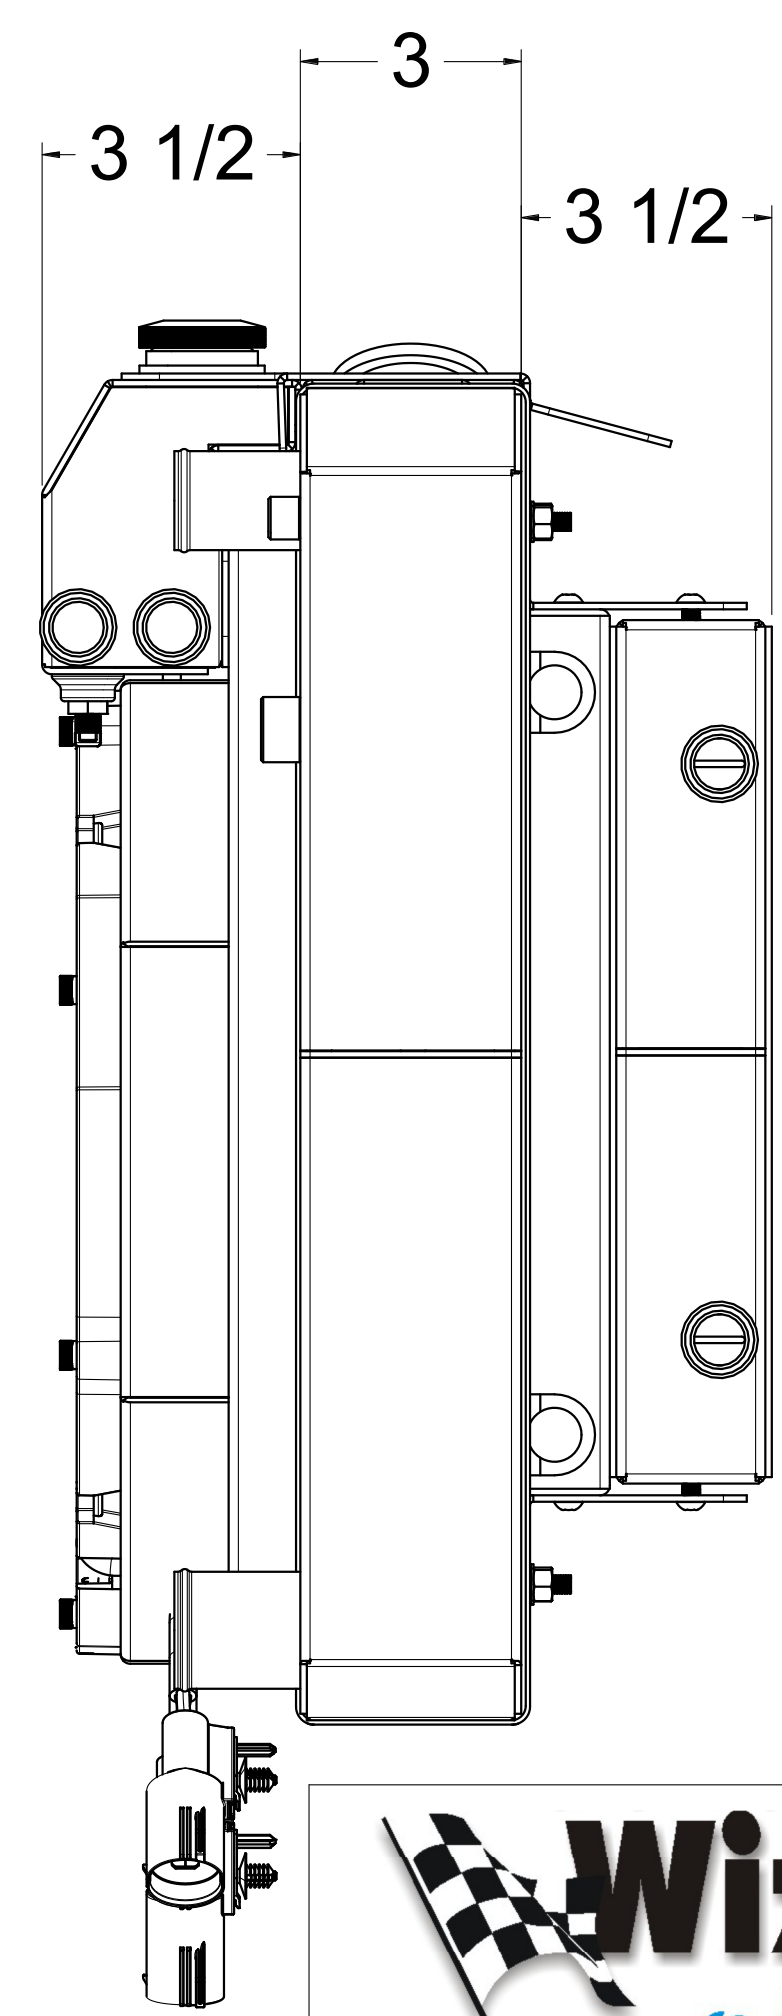

8 7 6 5 4 3 2 1

SKU #	Transmission	Fan Type	Core Size
1-361-212LSBLACINXX	Automatic	Brushless	UPGRADED (2 Rows of 1.25" Tubes)

www.wizardcooling.com

Contact Us:  
716-655-6760

Part Number  
1-361-LSBLACINXX  
Automatic Transmission

8 7 6 5 4 3 2 1