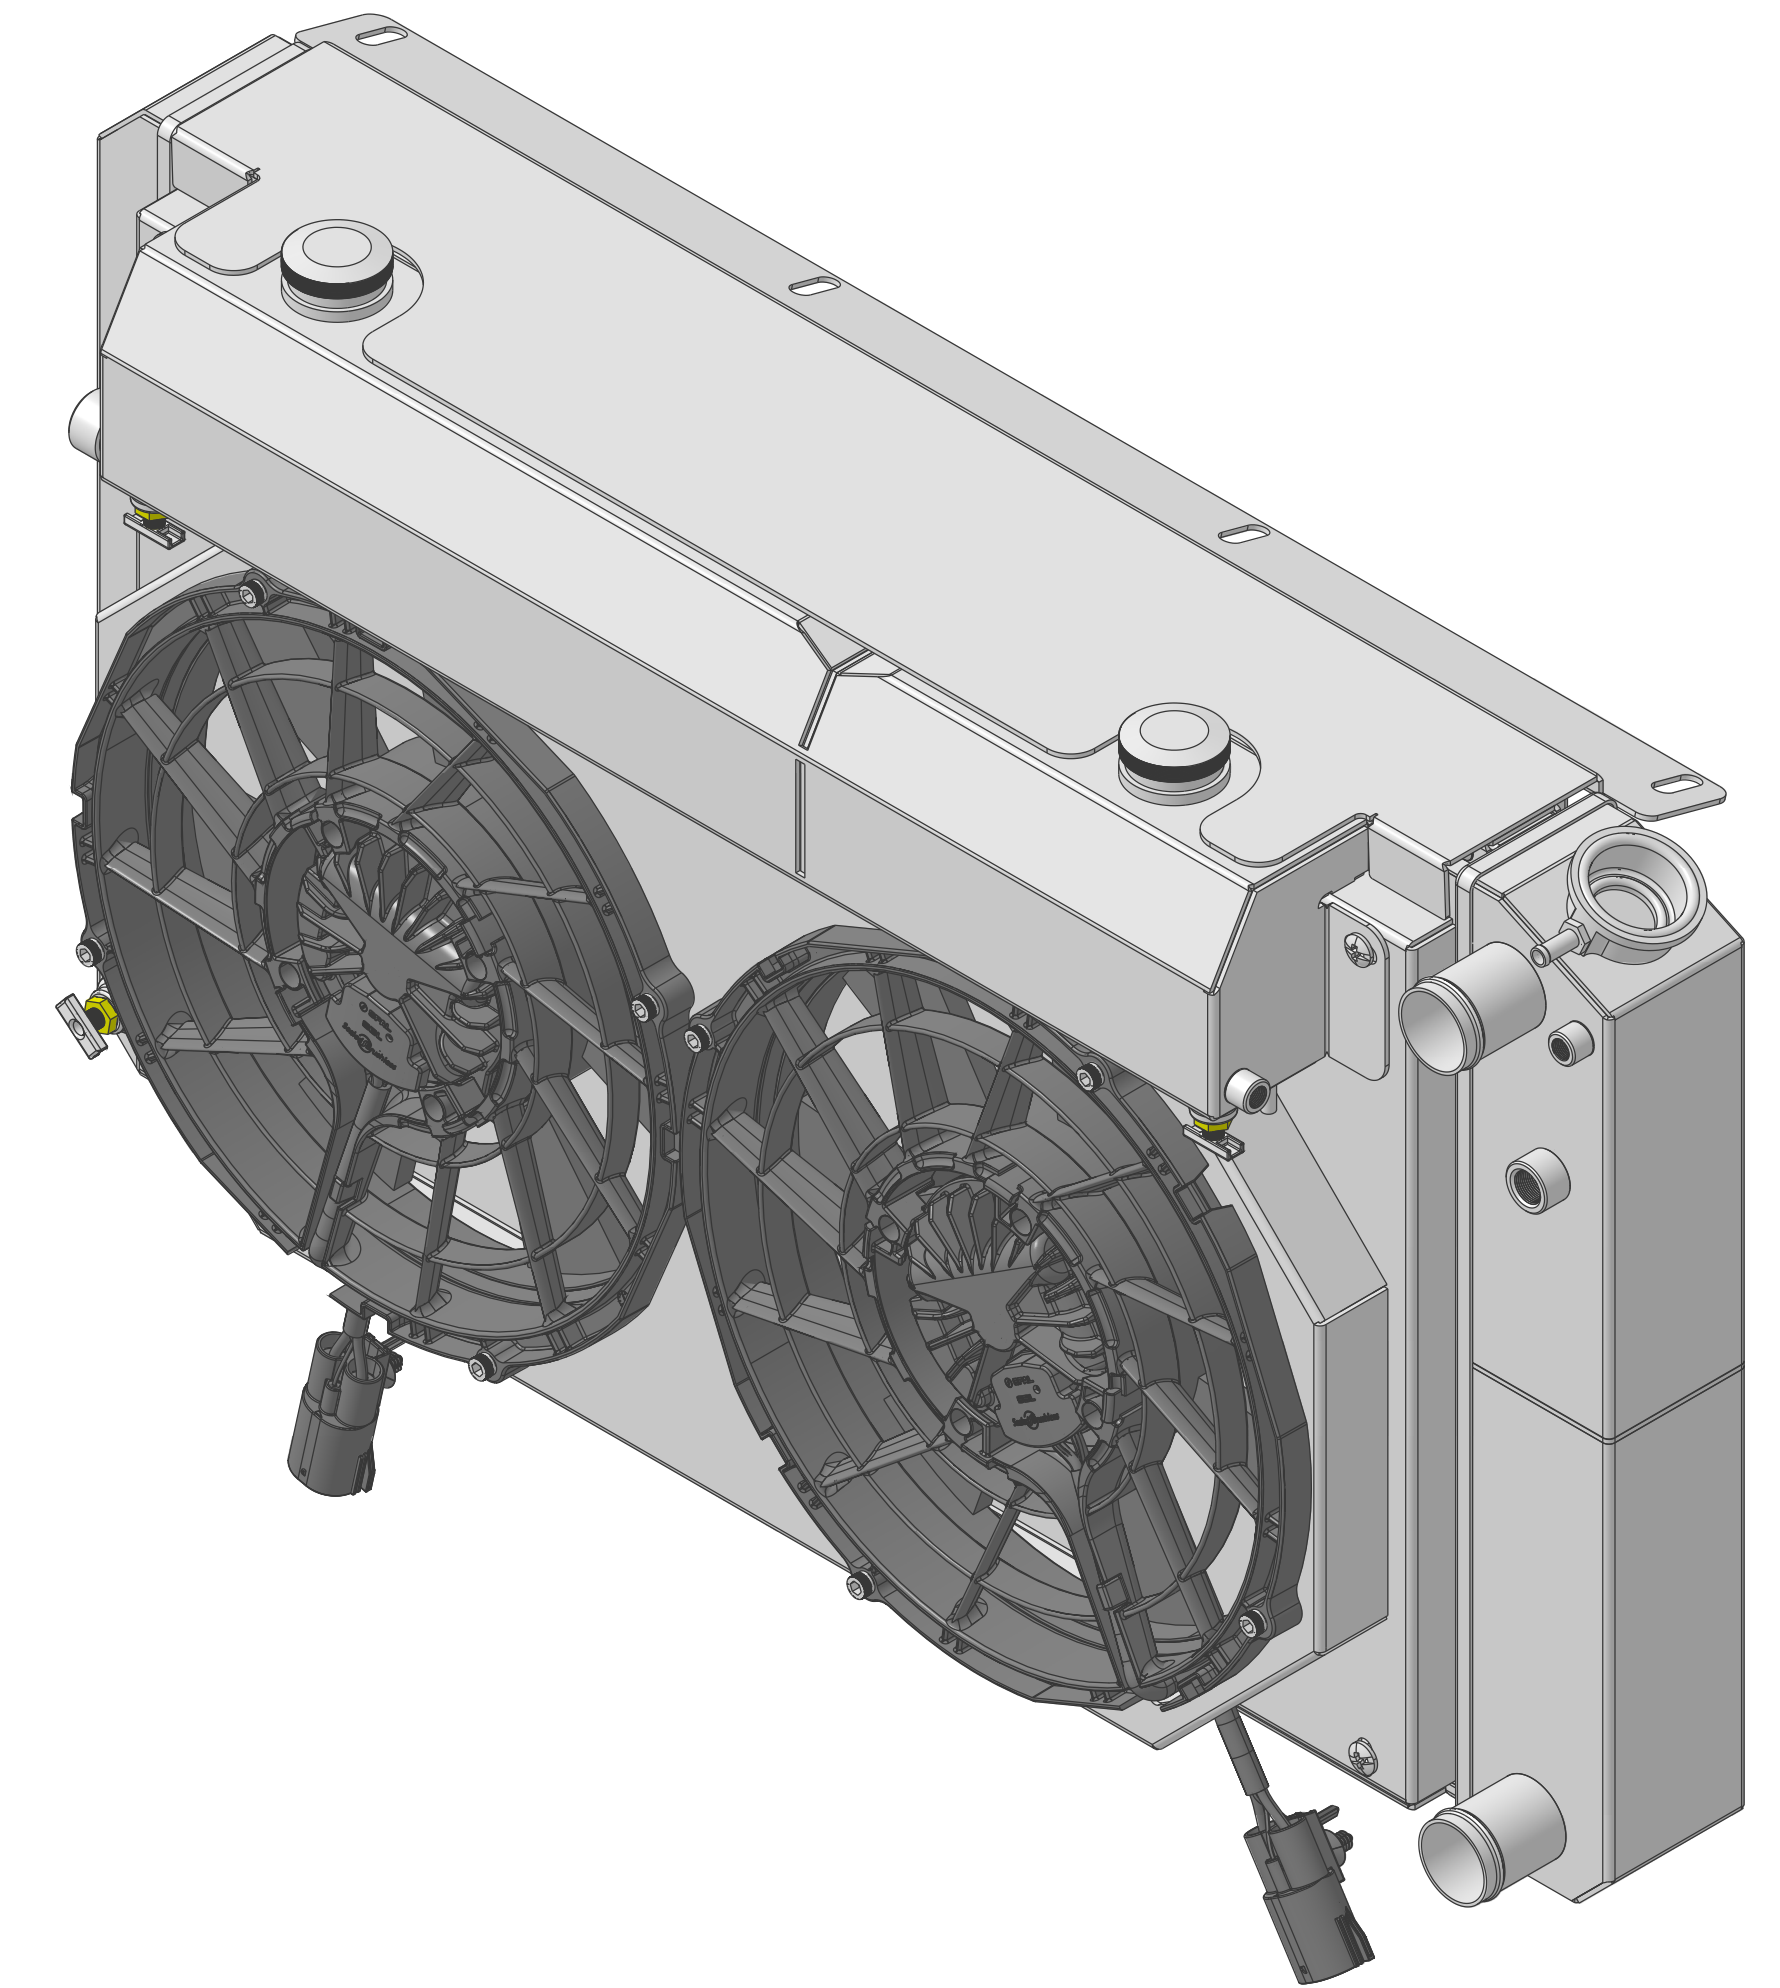

Assembly Part #	Transmission	Fan Type	Core Type
1-361-202LTBLACINXX	Manual	12" Brushless	Upgraded (2 Rows of 1.25" Tubes)

 Custom Aluminum Radiators
www.wizardcooling.com

Contact Us:
716-655-6760

Part Number
 1-361-LTBLACINXX
 Manual Transmission