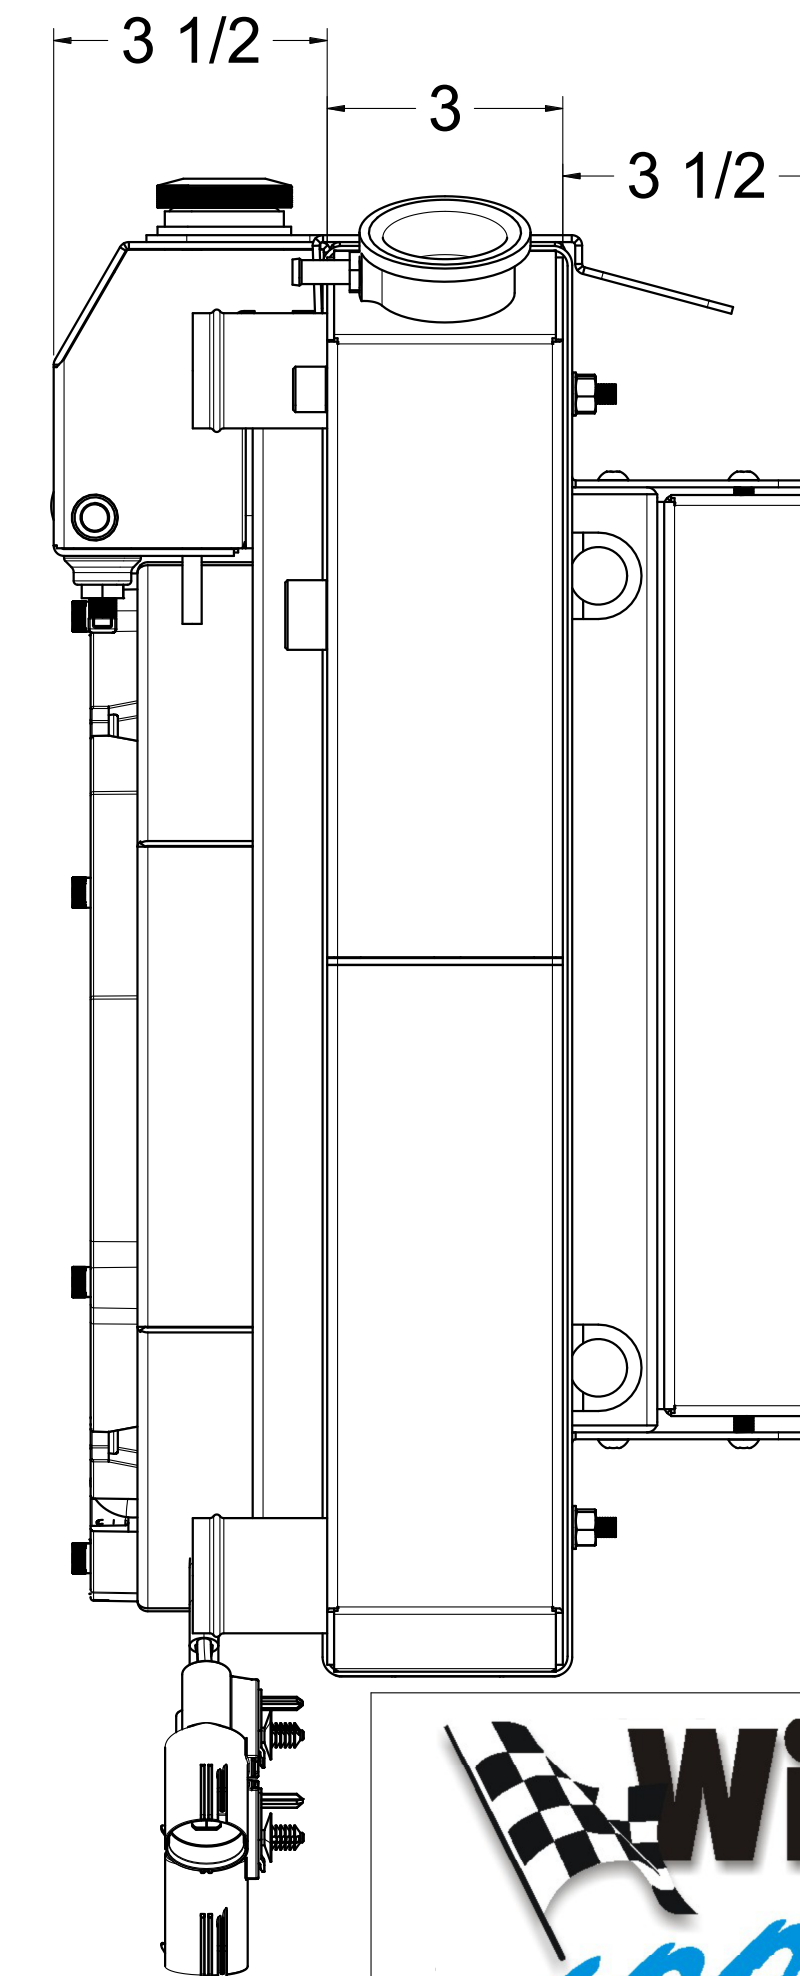

Assembly Part #	Transmission	Fan Type	Core Type
1-361-202LTBLACINXX	Manual	12" Brushless	Upgraded (2 Rows of 1.25" Tubes)

 Custom Aluminum Radiators
www.wizardcooling.com

Contact Us:
716-655-6760

Part Number
 1-361-LTBLACINXX
 Manual Transmission