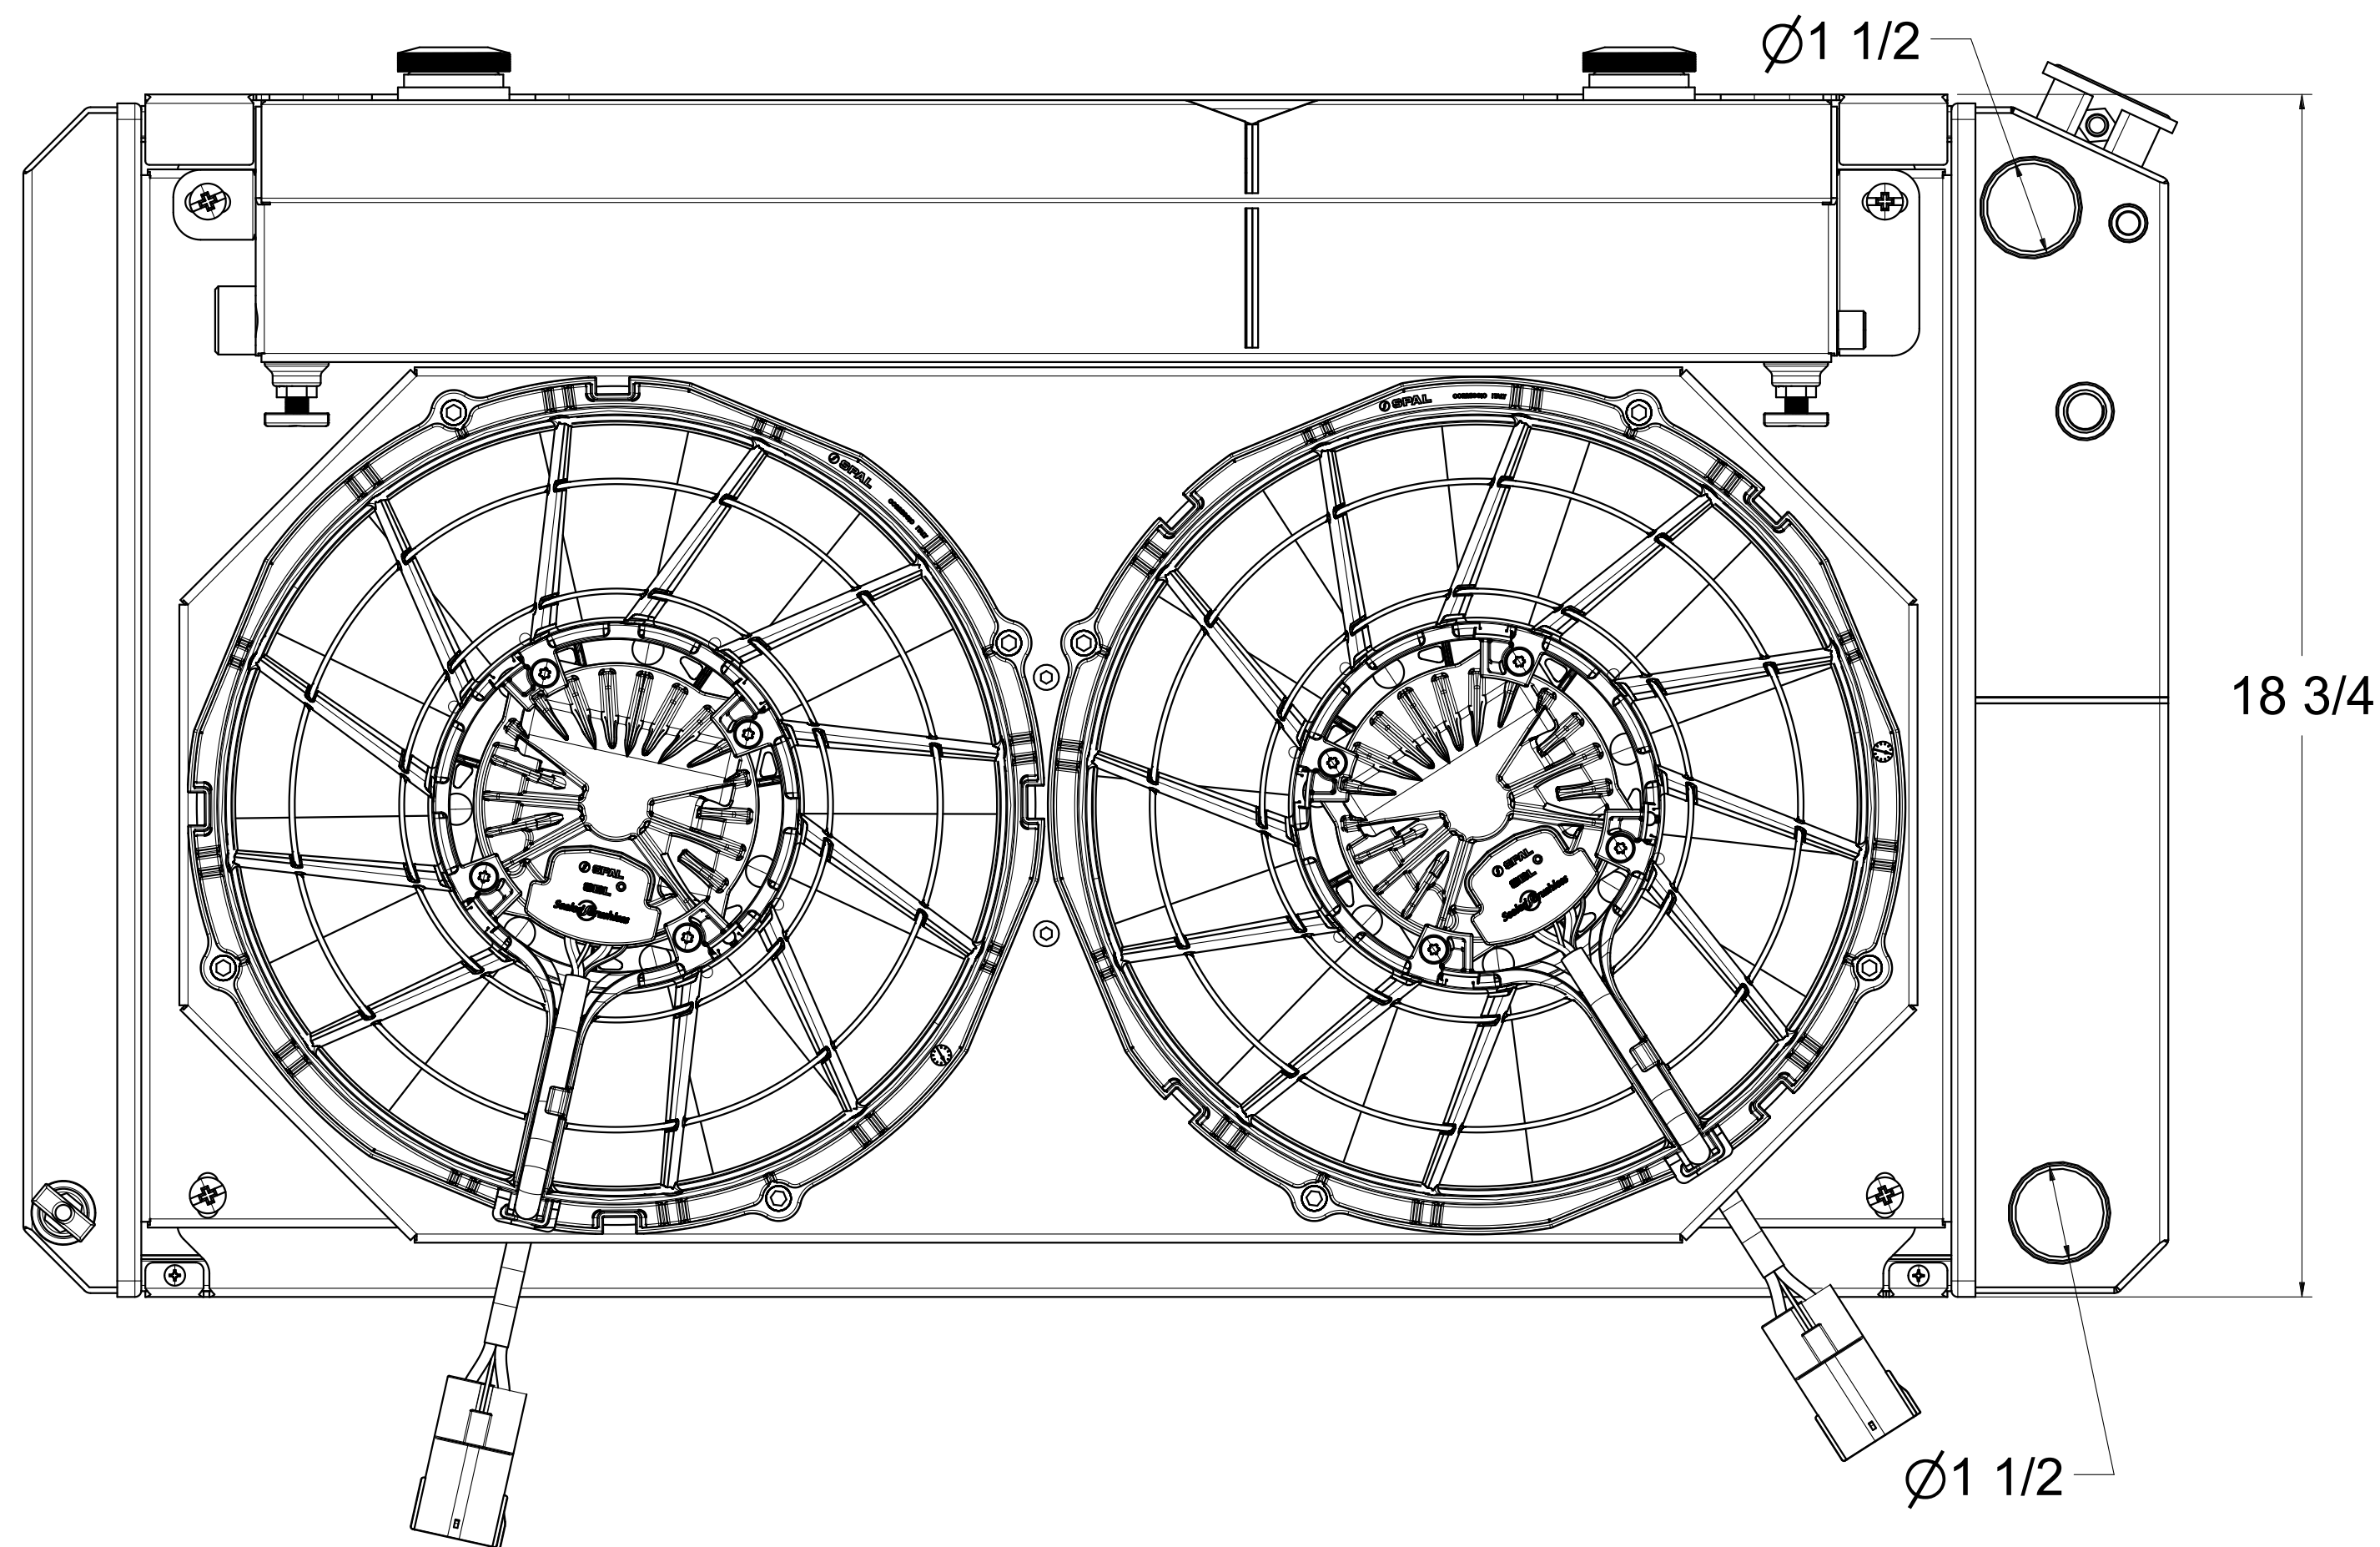

Assembly Part #	Transmission	Fan Type	Core Type
1-361-202LTBLACINXX	Manual	12" Brushless	Upgraded (2 Rows of 1.25" Tubes)

 Custom Aluminum Radiators
www.wizardcooling.com

Contact Us:
716-655-6760

Part Number
 1-361-LTBLACINXX
 Manual Transmission