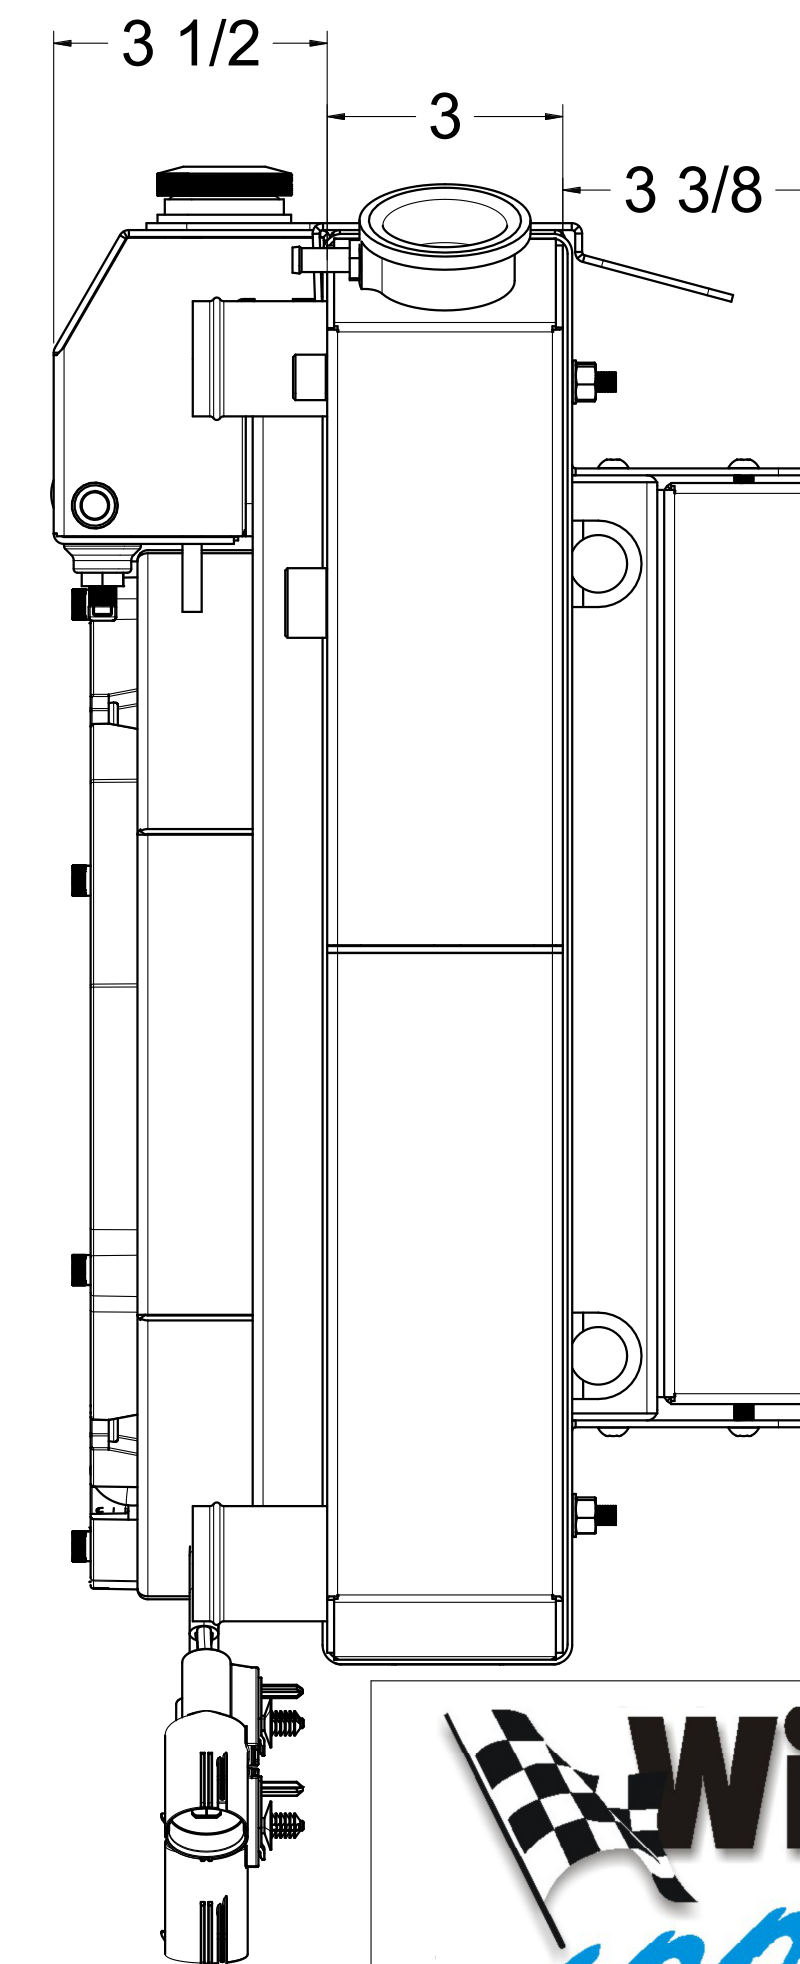

Assembly Part #	Transmission	Fan Type	Core Type
1-361-212LTBLACINXX	Automatic	12" Brushless	Upgraded (2 Rows of 1.25" Tubes)

 Custom Aluminum Radiators
www.wizardcooling.com

Contact Us:
716-655-6760

Part Number
 1-361-LTBLACINXX
 Automatic Transmission