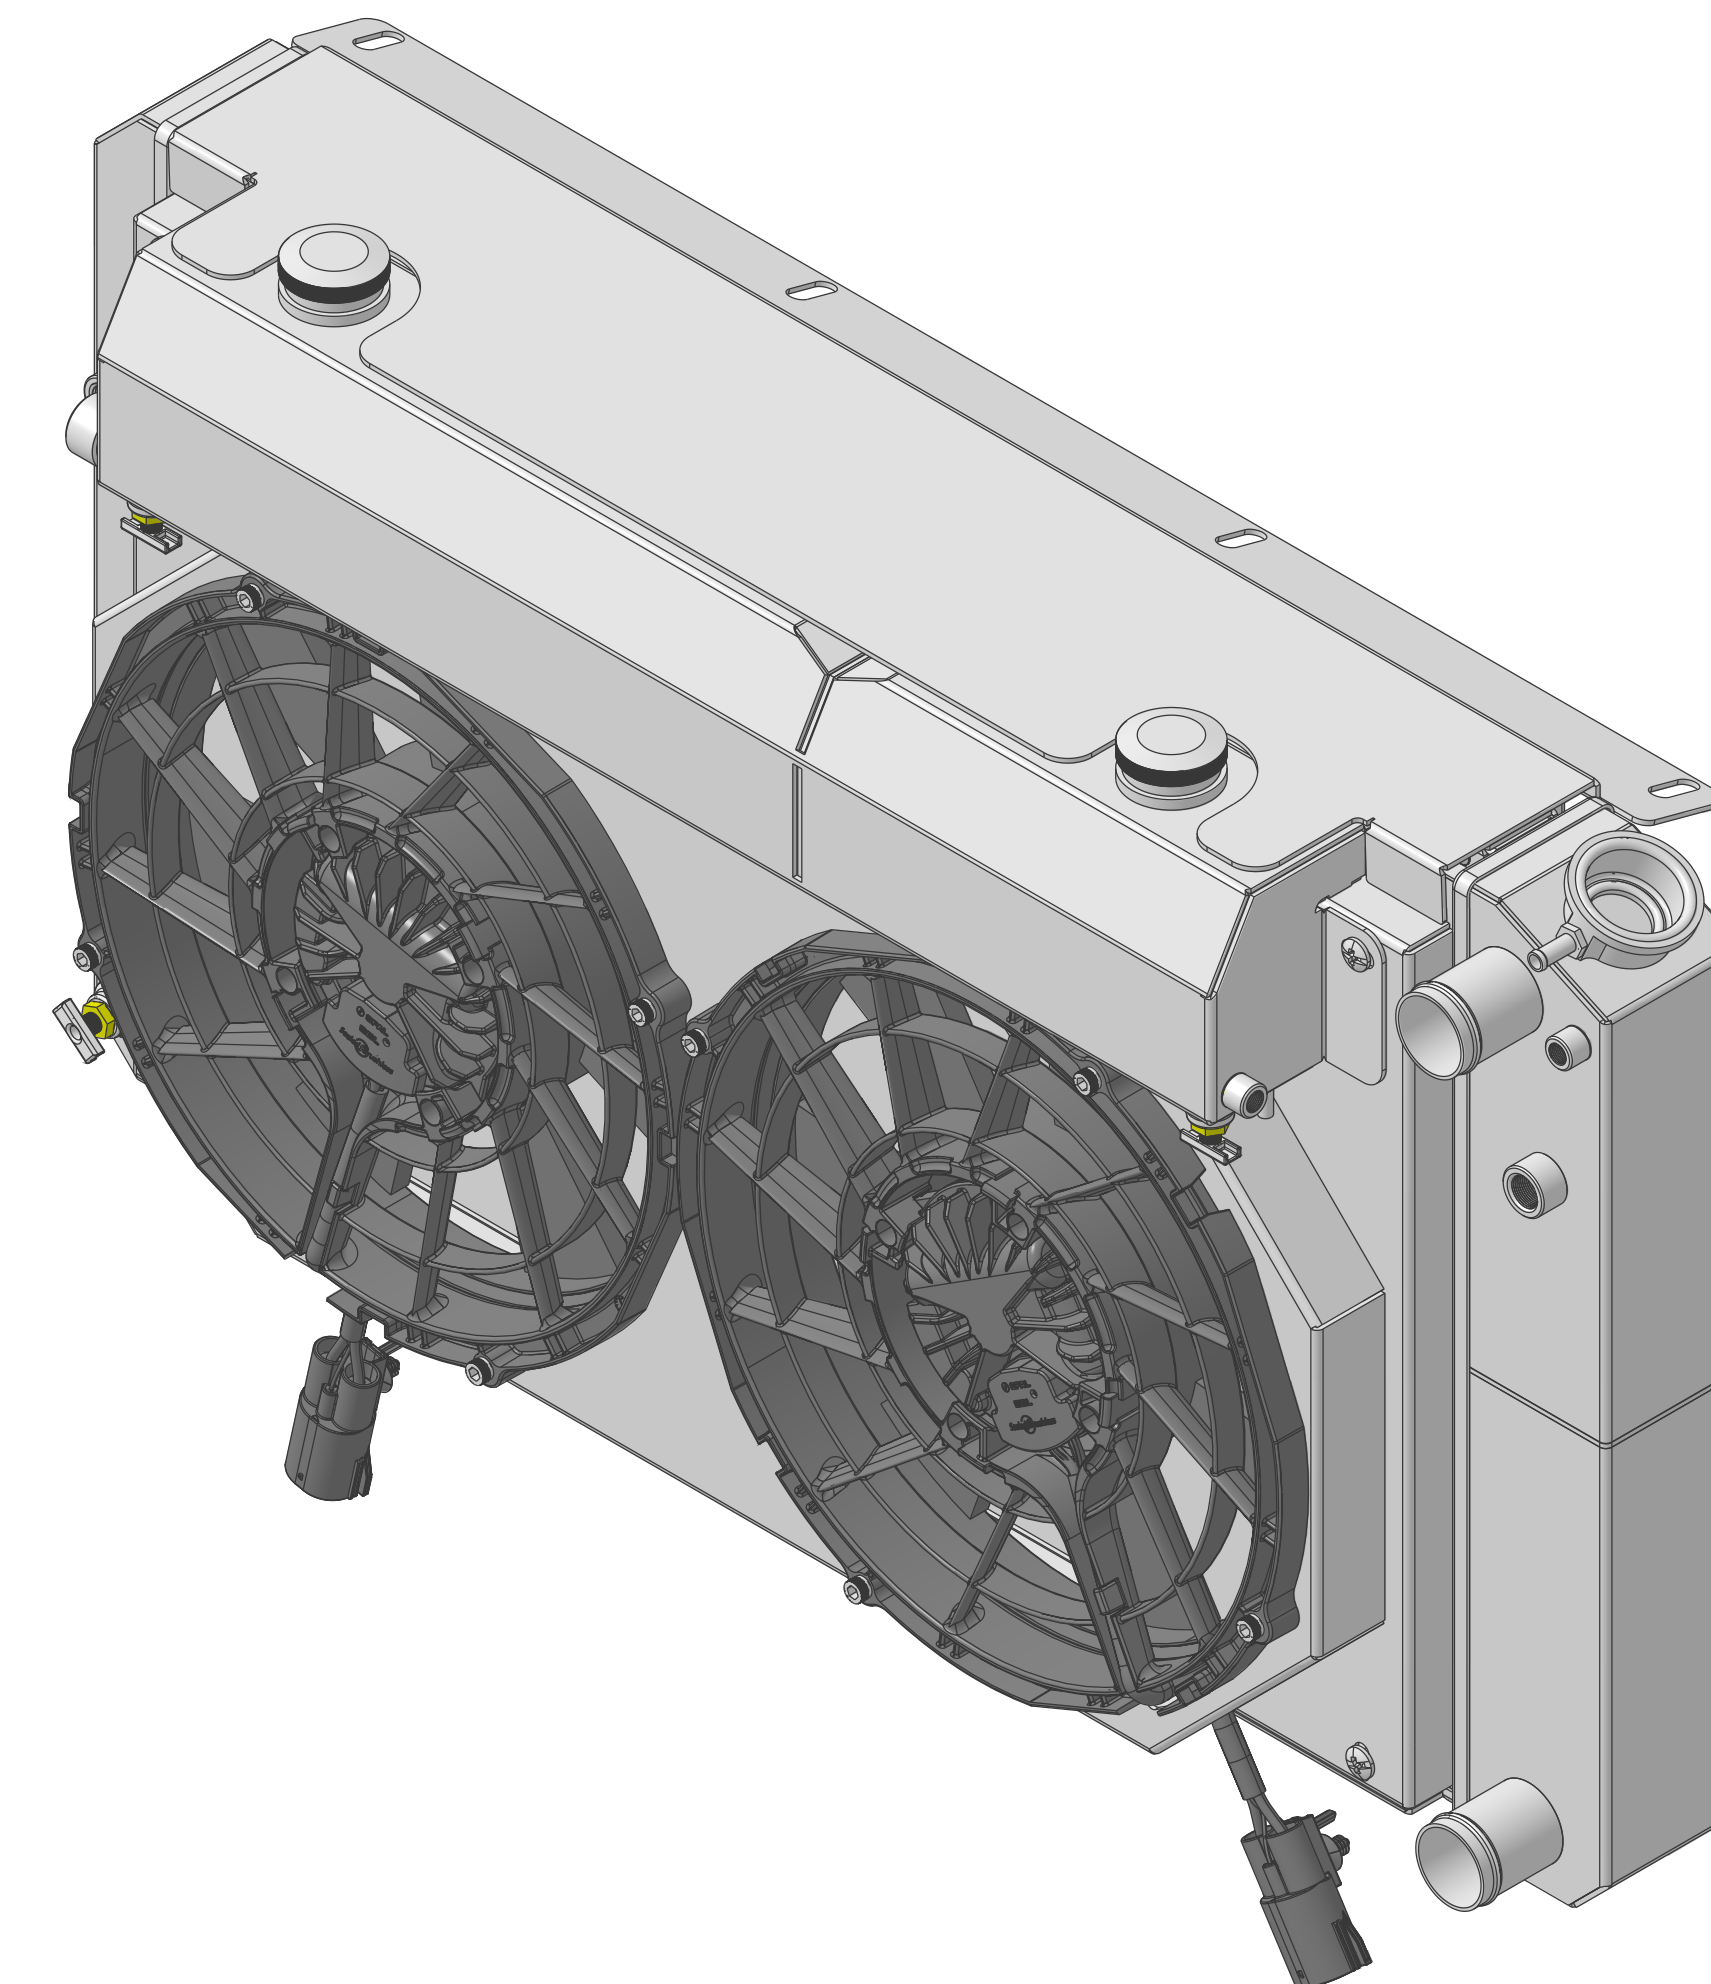

Assembly Part #	Transmission	Fan Type	Core Type
1-361-212LTBLACINXX	Automatic	12" Brushless	Upgraded (2 Rows of 1.25" Tubes)

 Custom Aluminum Radiators
www.wizardcooling.com

Contact Us:
716-655-6760

Part Number
 1-361-LTBLACINXX
 Automatic Transmission