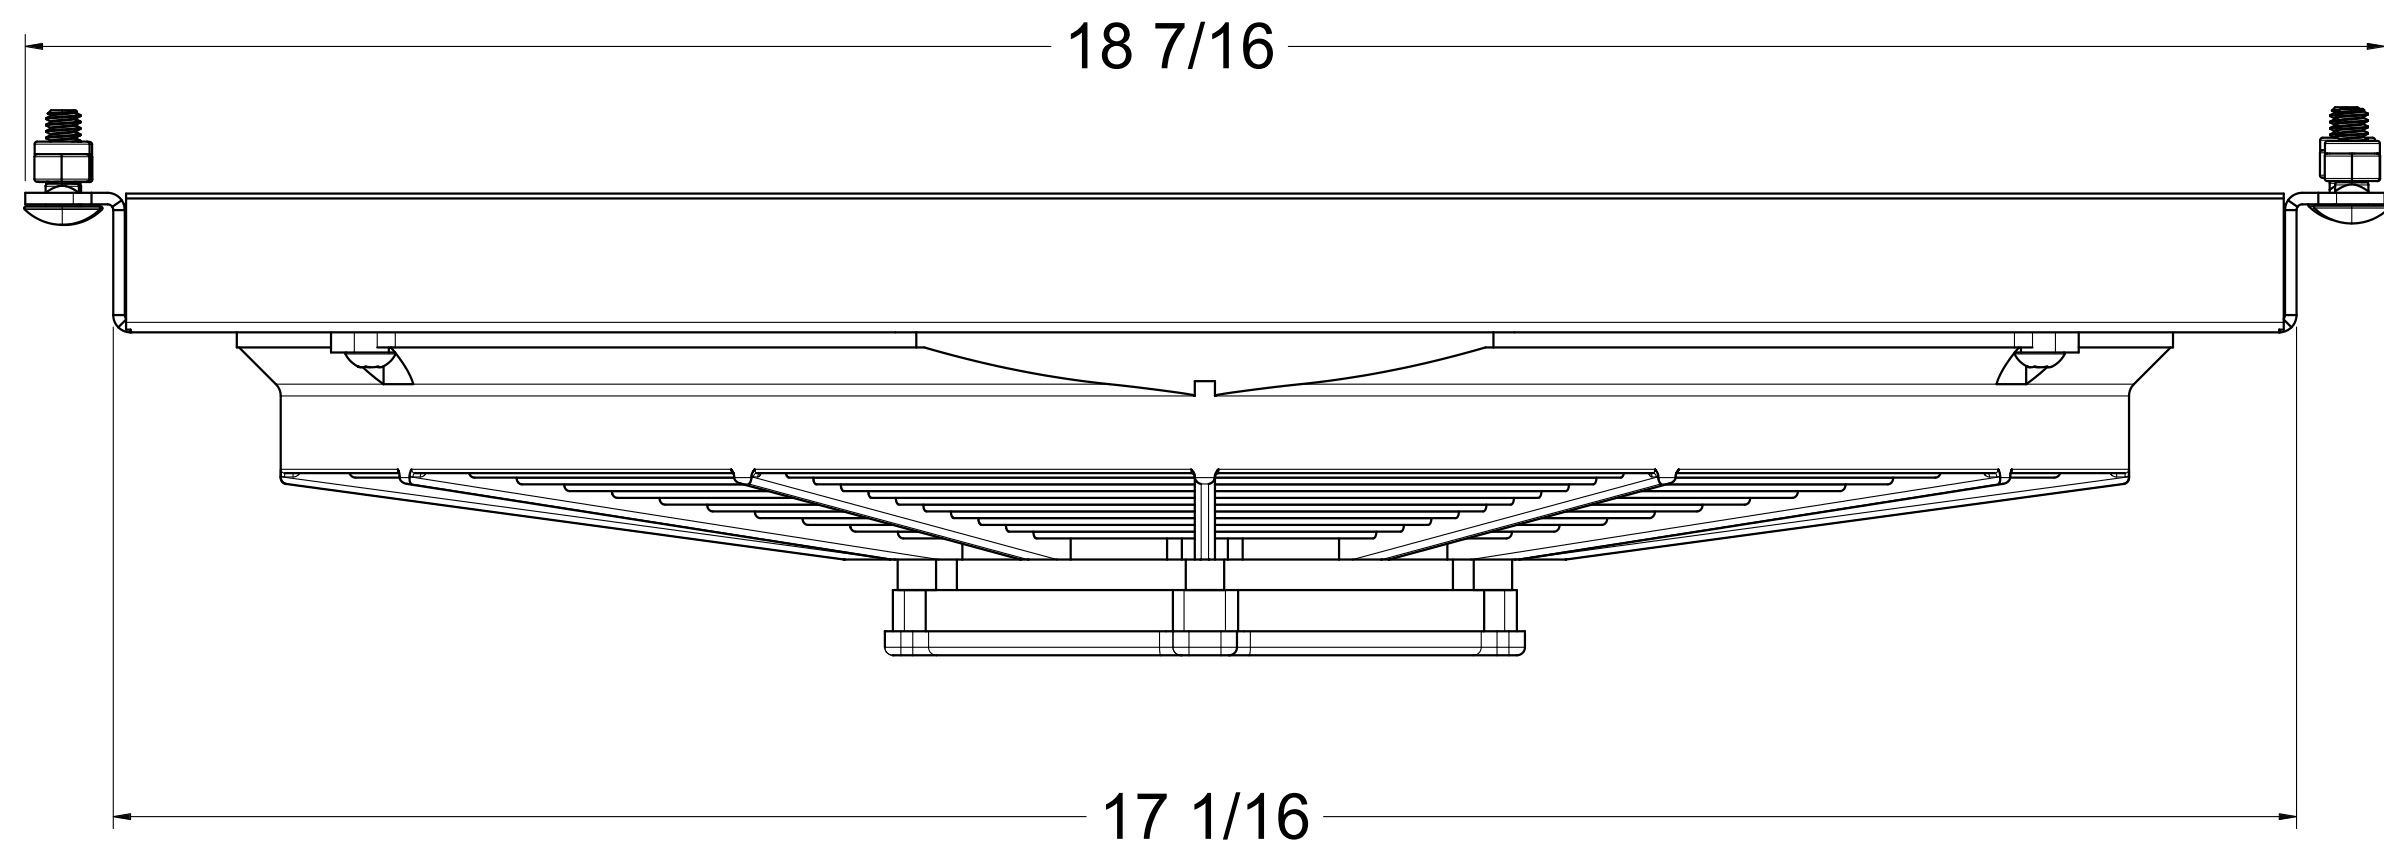

8 7 6 5 4 3 2 1

D

| SKU # | Fan Type | Dimension "X" |
|-------------|------------------|---------------|
| 1-259-008LP | Low Profile | 3" |
| 1-259-008MD | Medium Duty | 3.5" |
| 1-259-008HP | High Performance | 4.5" |

Part Number
1-259-008

A

8 7 6 5 4 3 2 1