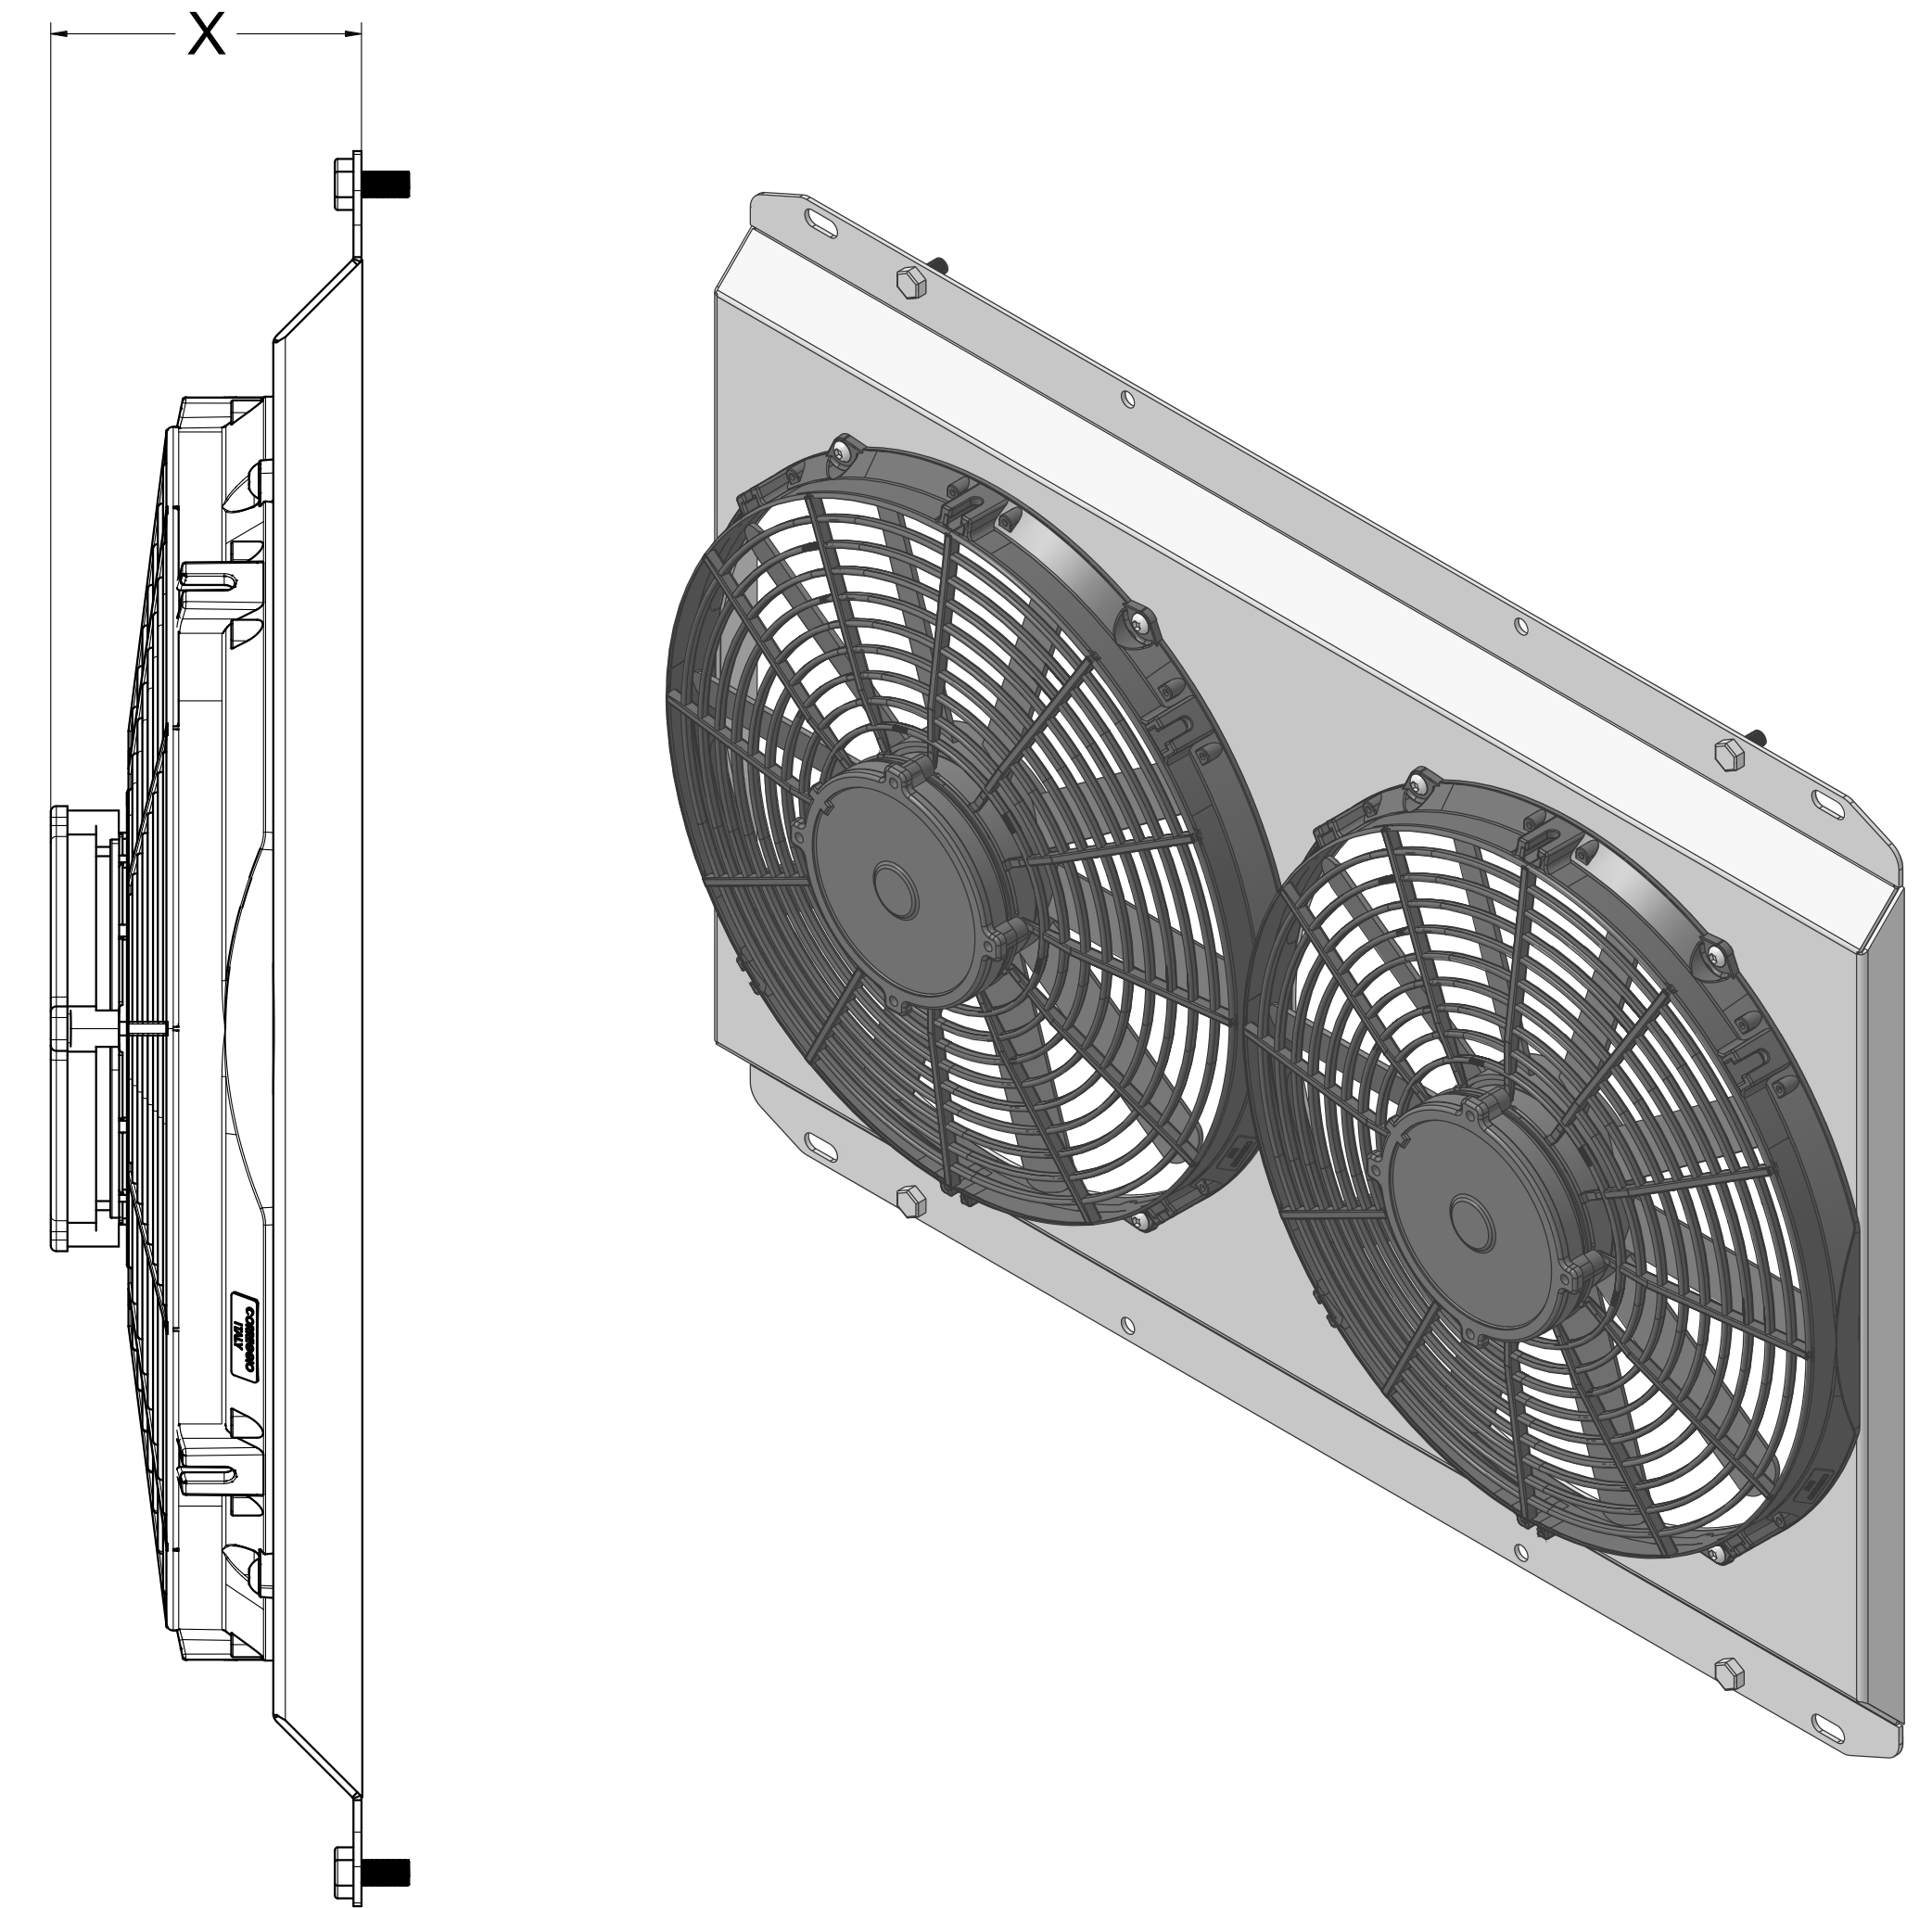

SKU #	Fan Type	Fan Part #	Dimension "X"
1-1451-002LP	Low Profile	7-30100398	3"
1-1451-002MD	Medium Duty	7-30101507	3.5"
1-1451-002HP	High Performance	7-30102044	4.5"
1-1451-002		N/A	

 Custom Aluminum Radiators
www.wizardcooling.com