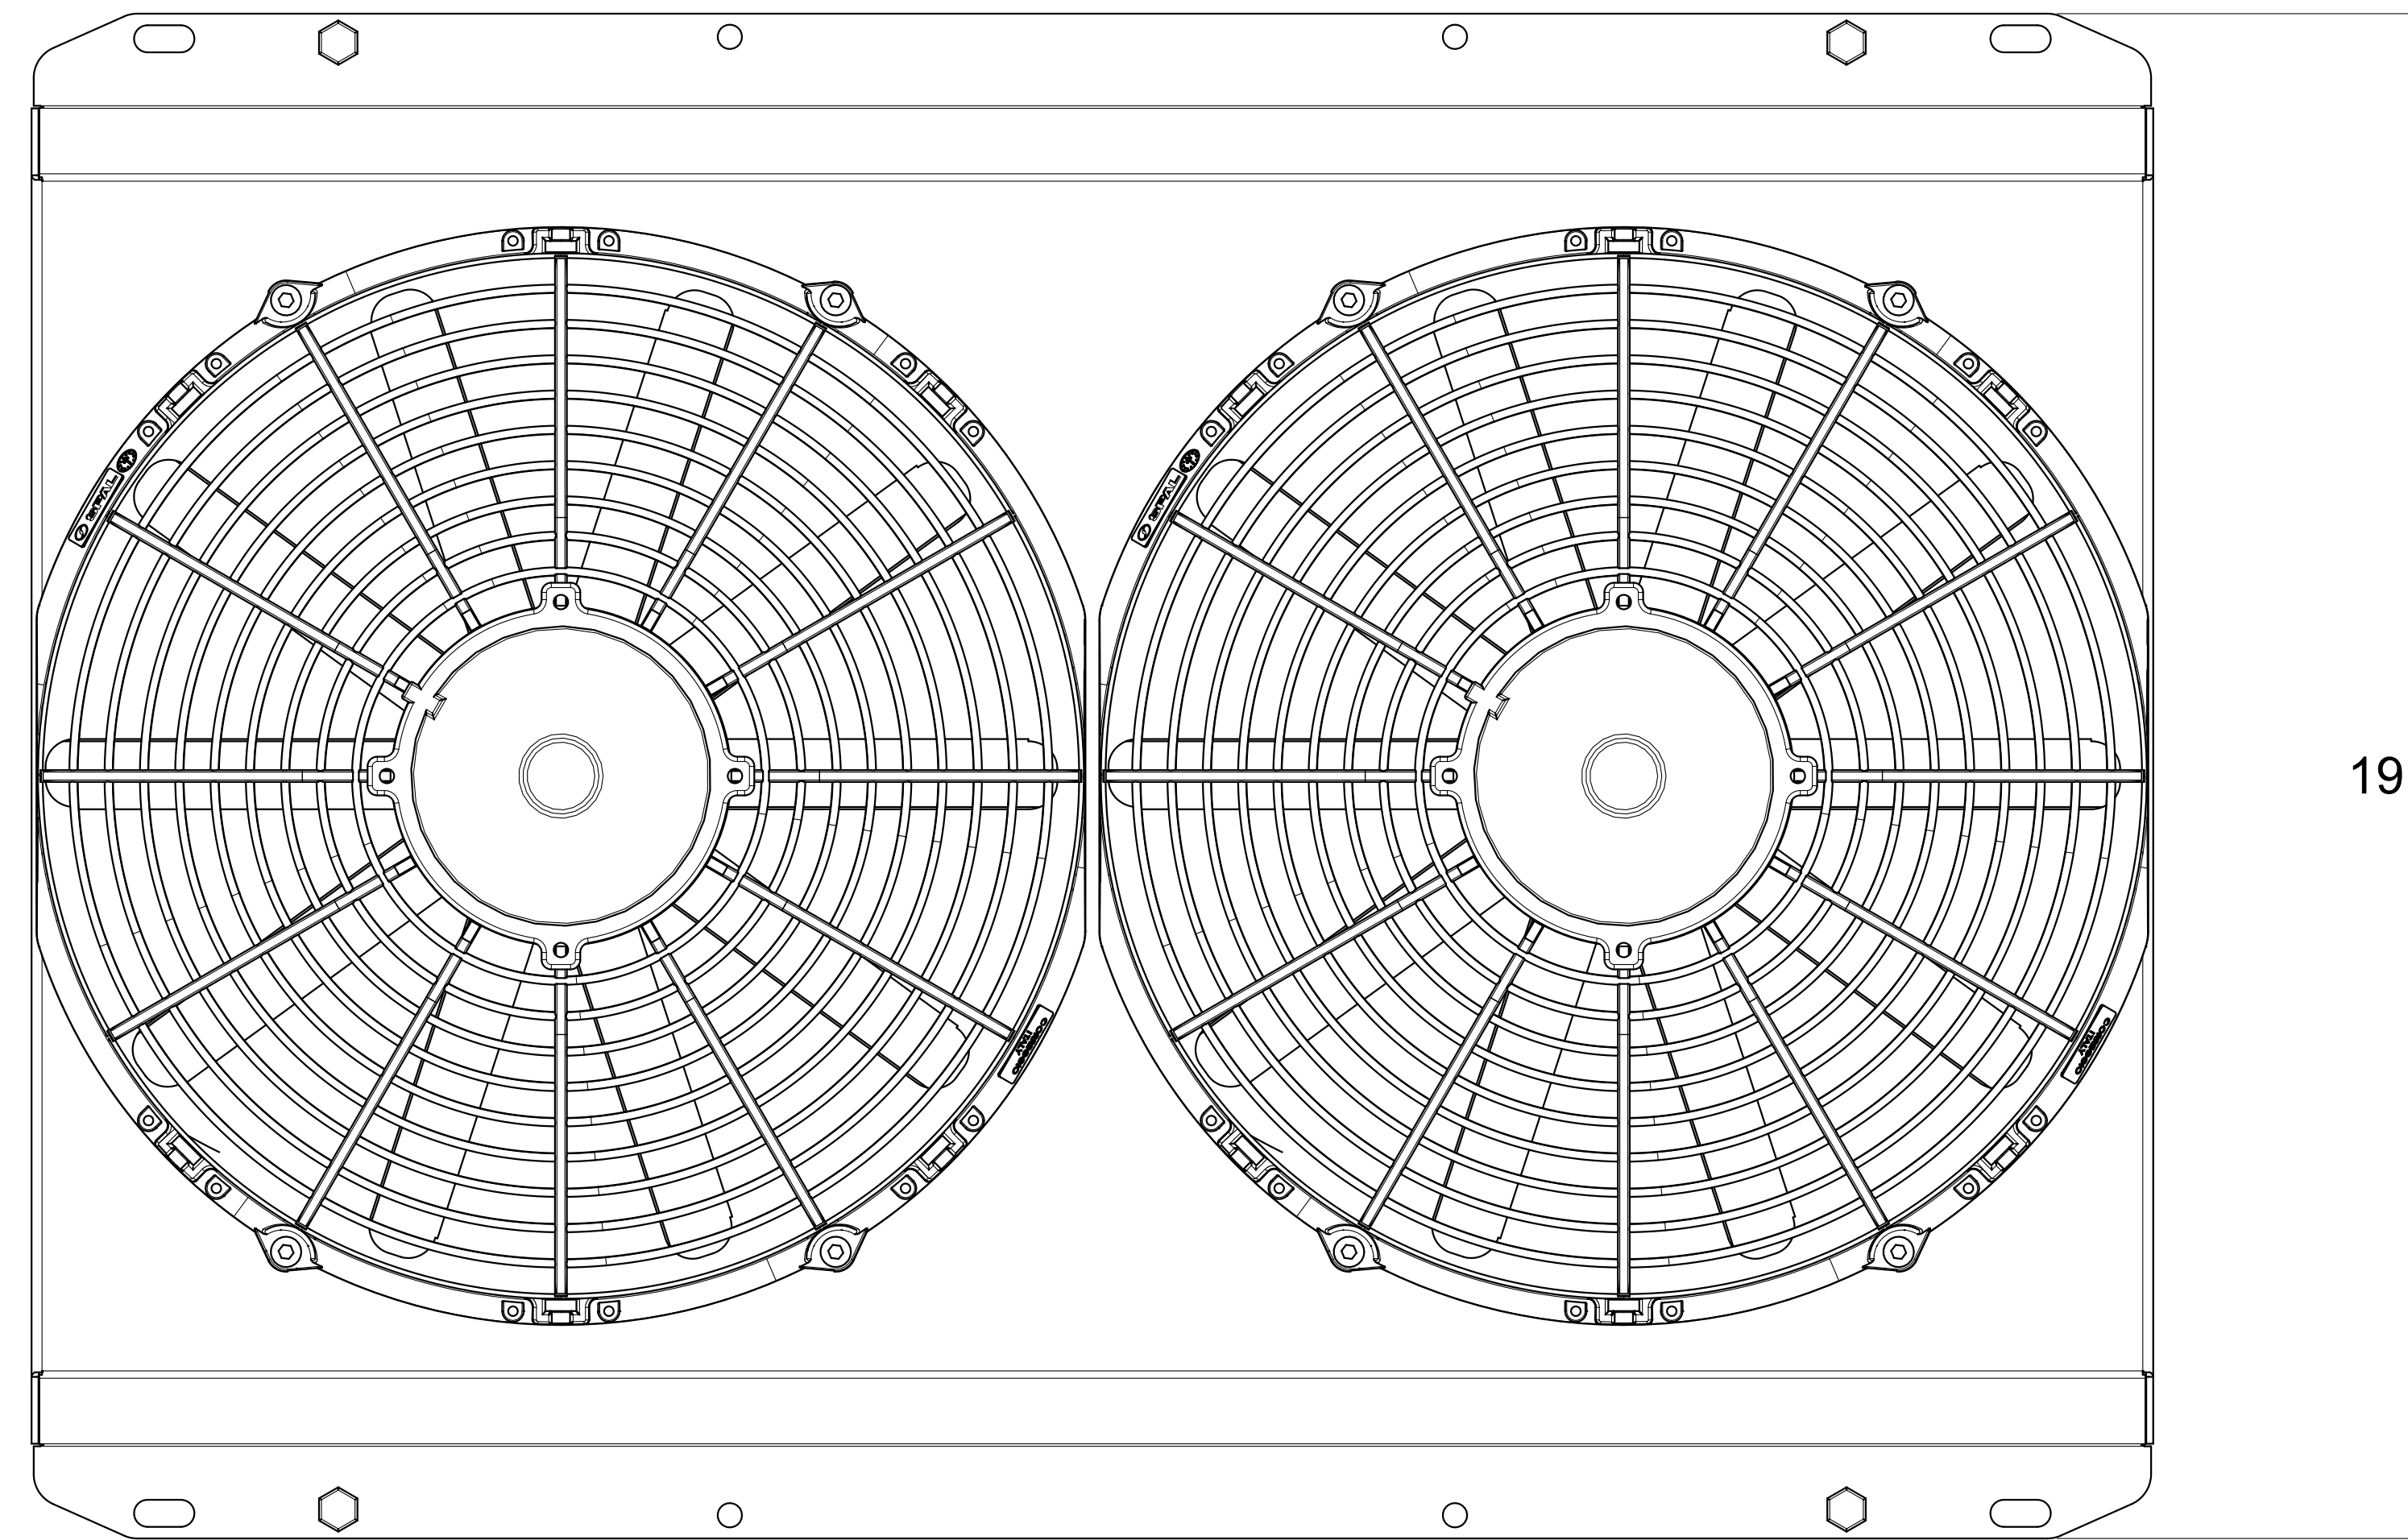

SKU #	Fan Type	Fan Part #	Dimension "X"
1-1451-002LP	Low Profile	7-30100398	3"
1-1451-002MD	Medium Duty	7-30101507	3.5"
1-1451-002HP	High Performance	7-30102044	4.5"
1-1451-002		N/A	

 Custom Aluminum Radiators
www.wizardcooling.com

Contact Us:
 716-655-6760

Drawing Name
1-1451-002