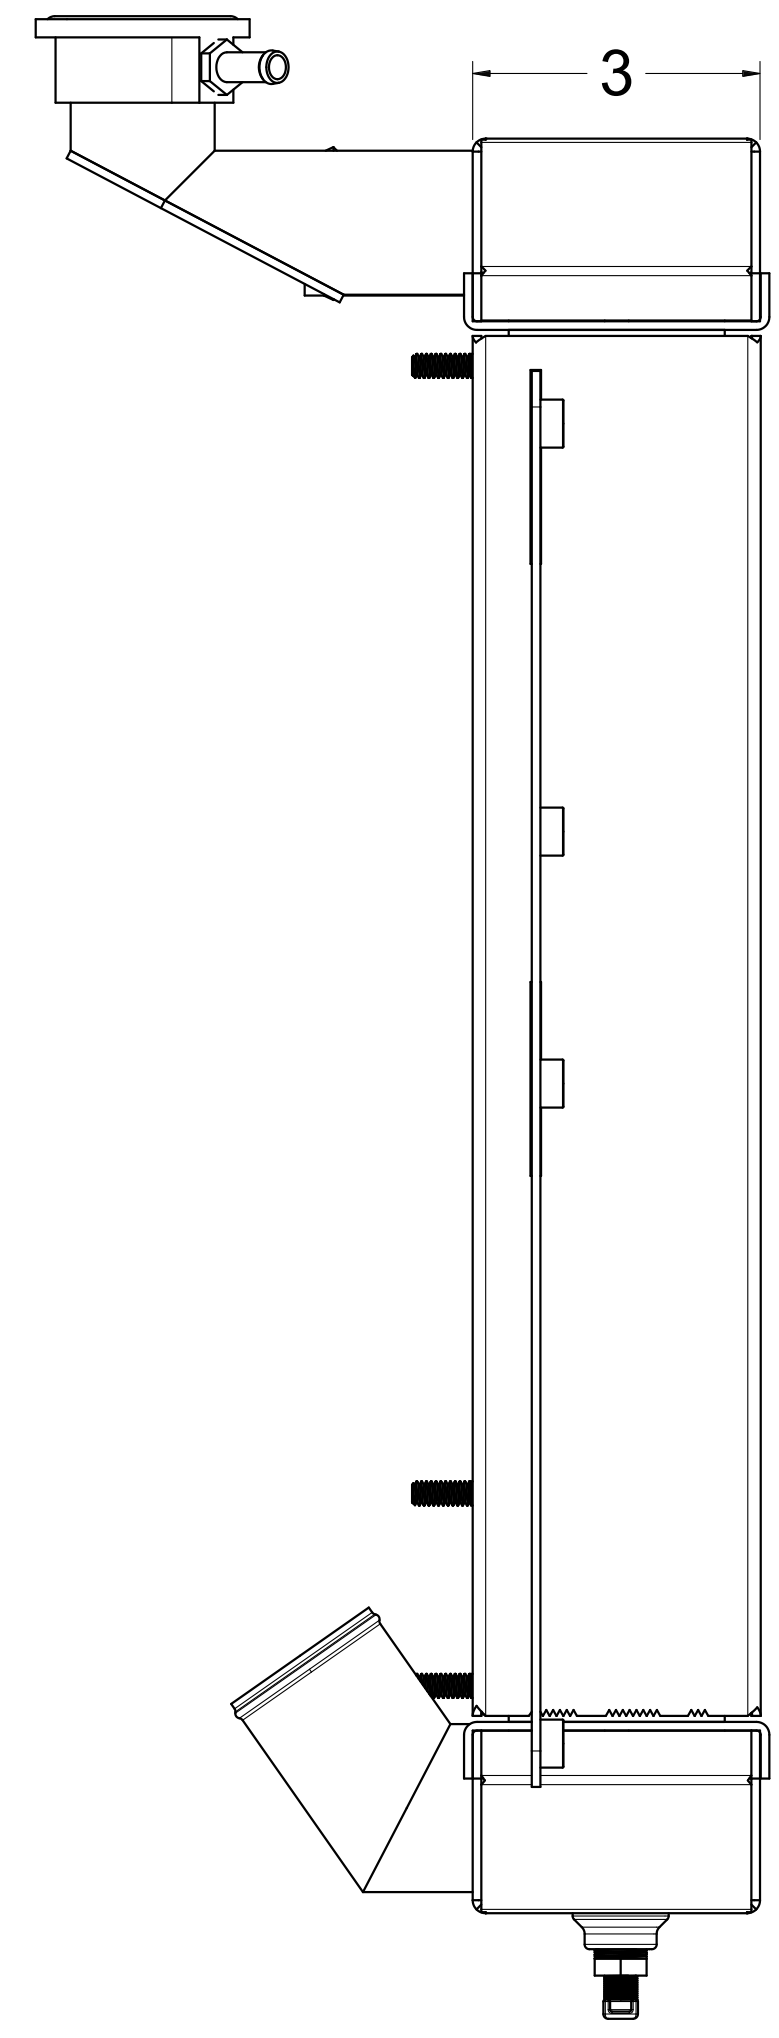

SKU #	Transmission	Core Size
1-1653-100	Manual	Standard (2 Rows Of 1" Tubes)
1-1653-200		Upgraded (2 Rows Of 1.25" Tubes)

D

D

C

C

B

B

A

A

Ø1 3/4

www.wizardcooling.com

Contact Us:  
716-655-6760

Drawing Name  
**1-1653-Radiator  
Manual Transmission**

8

7

6

5

4

3

2

1