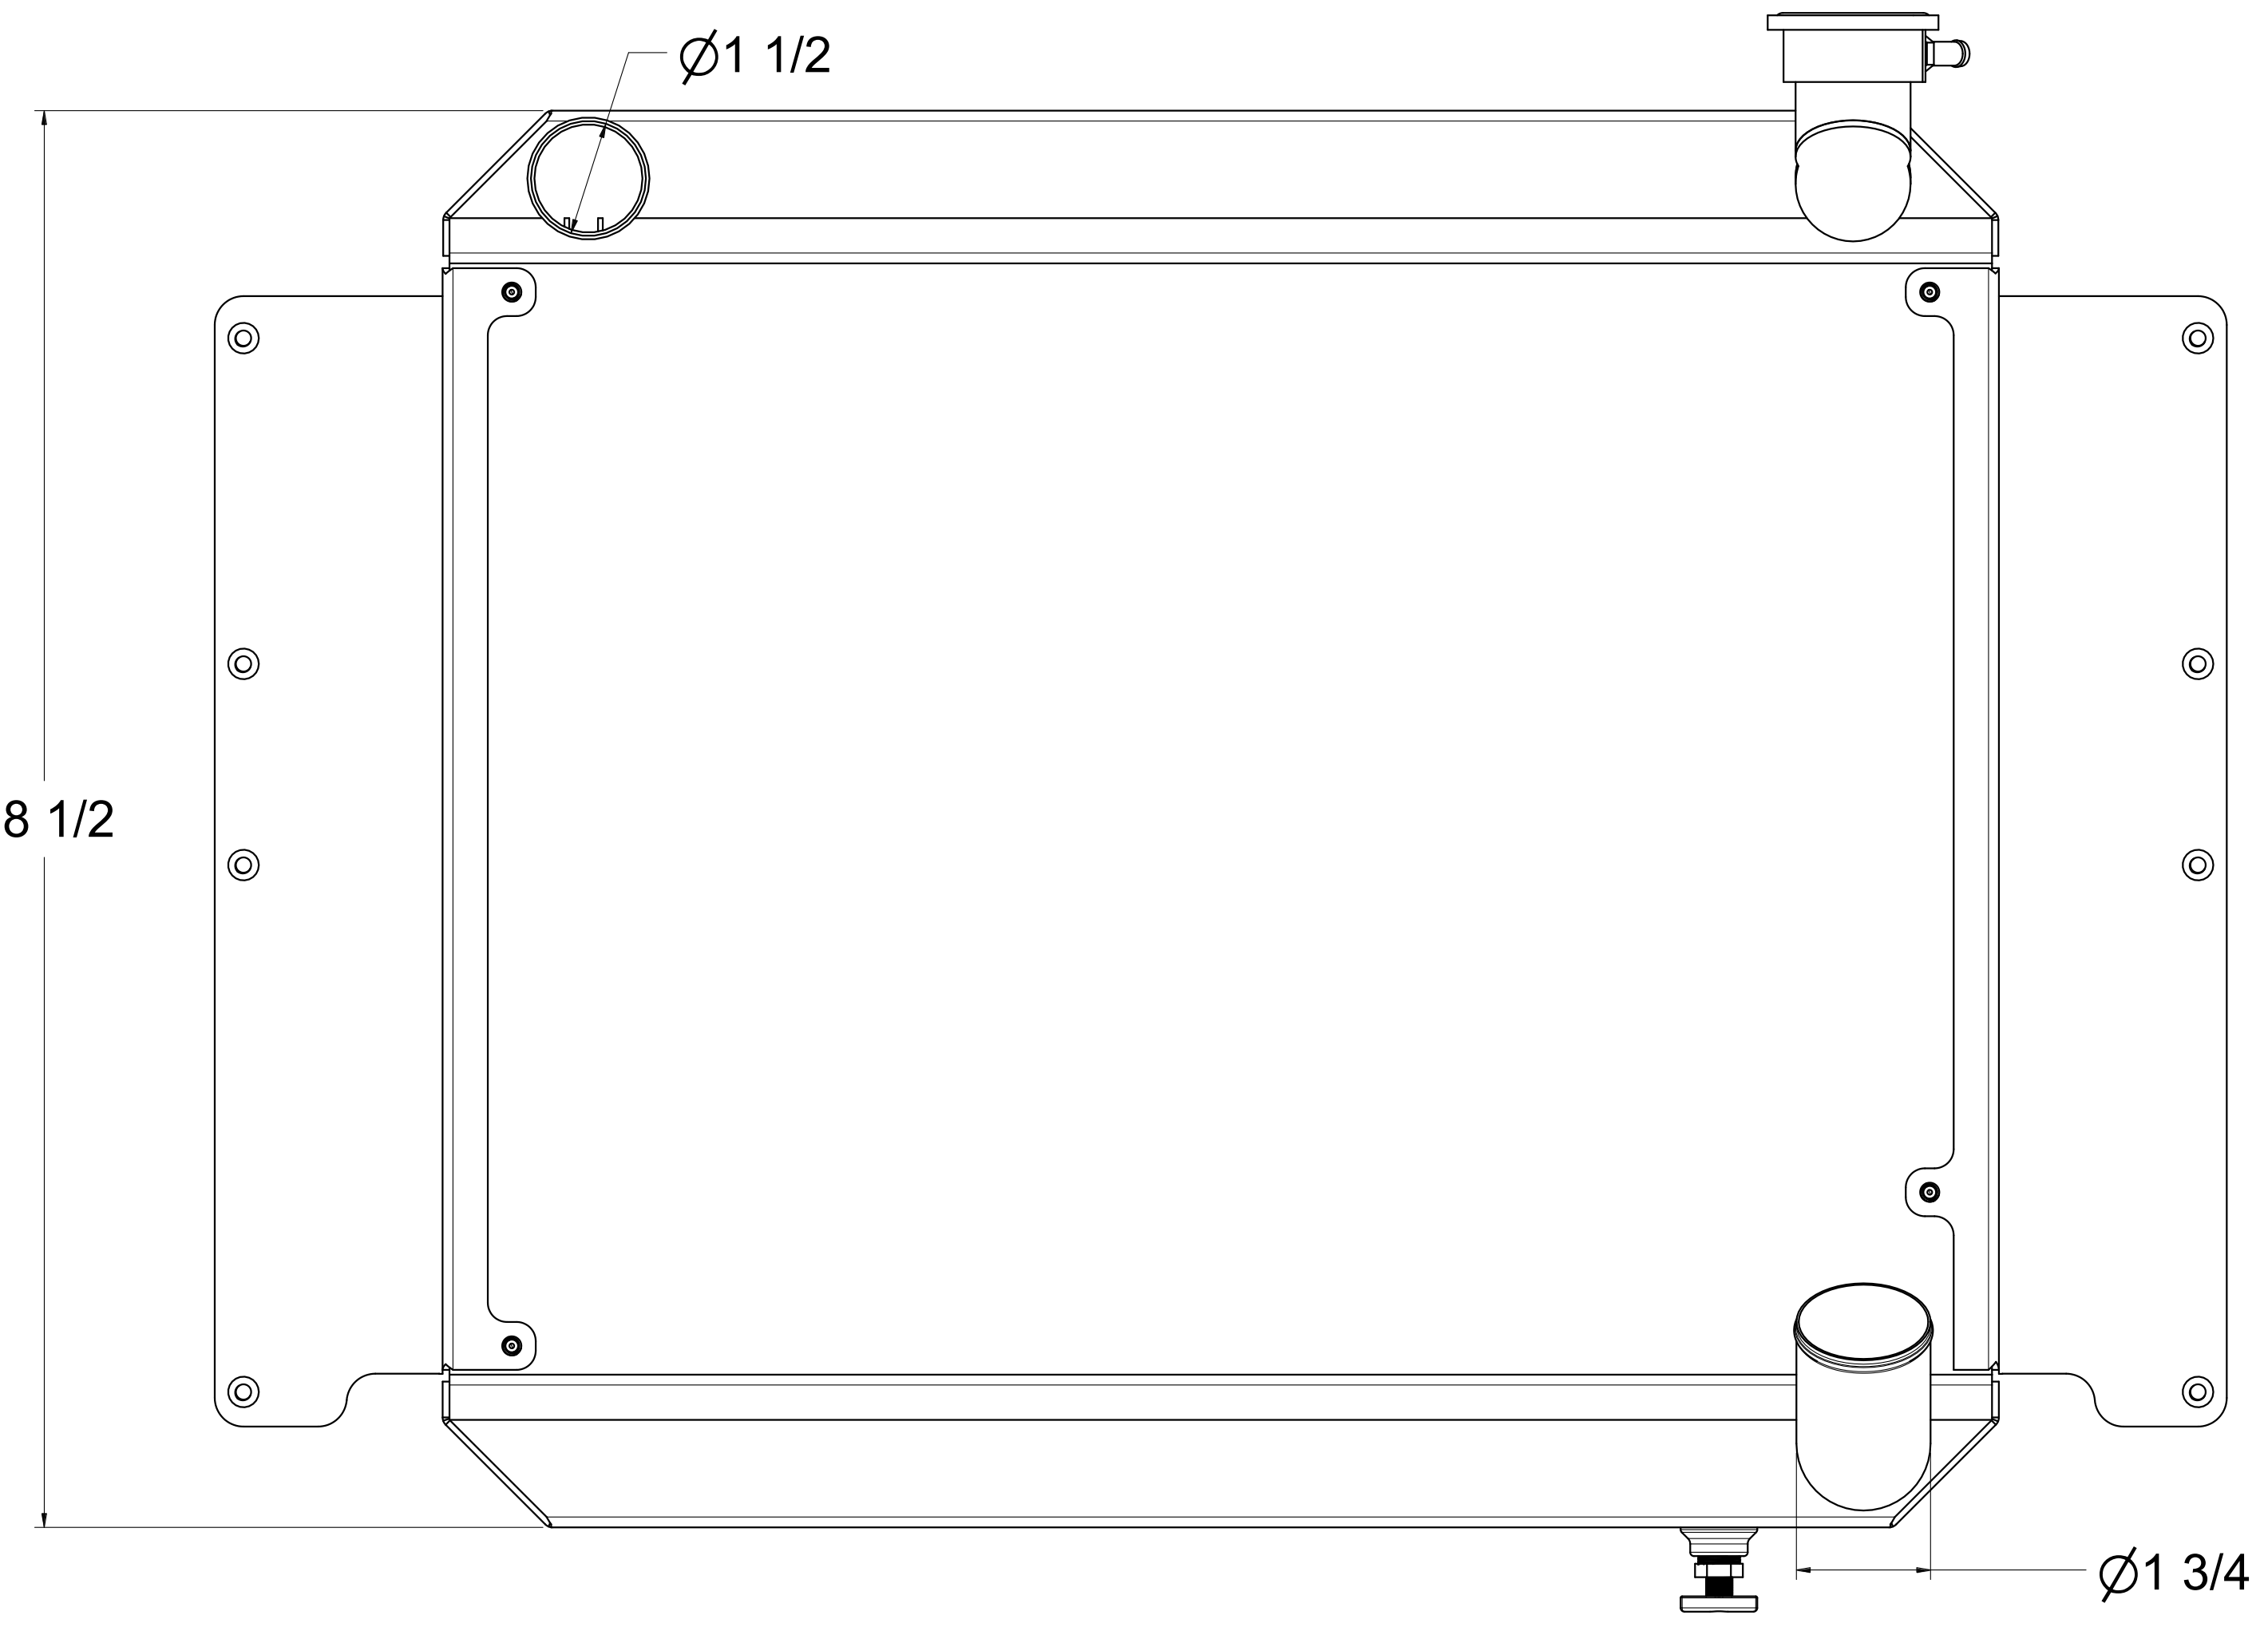

Ø1 3/4

www.wizardcooling.com

Contact Us:
716-655-6760

Drawing Name
**1-1653-Radiator
Manual Transmission**

8

7

6

5

4

3

2

1