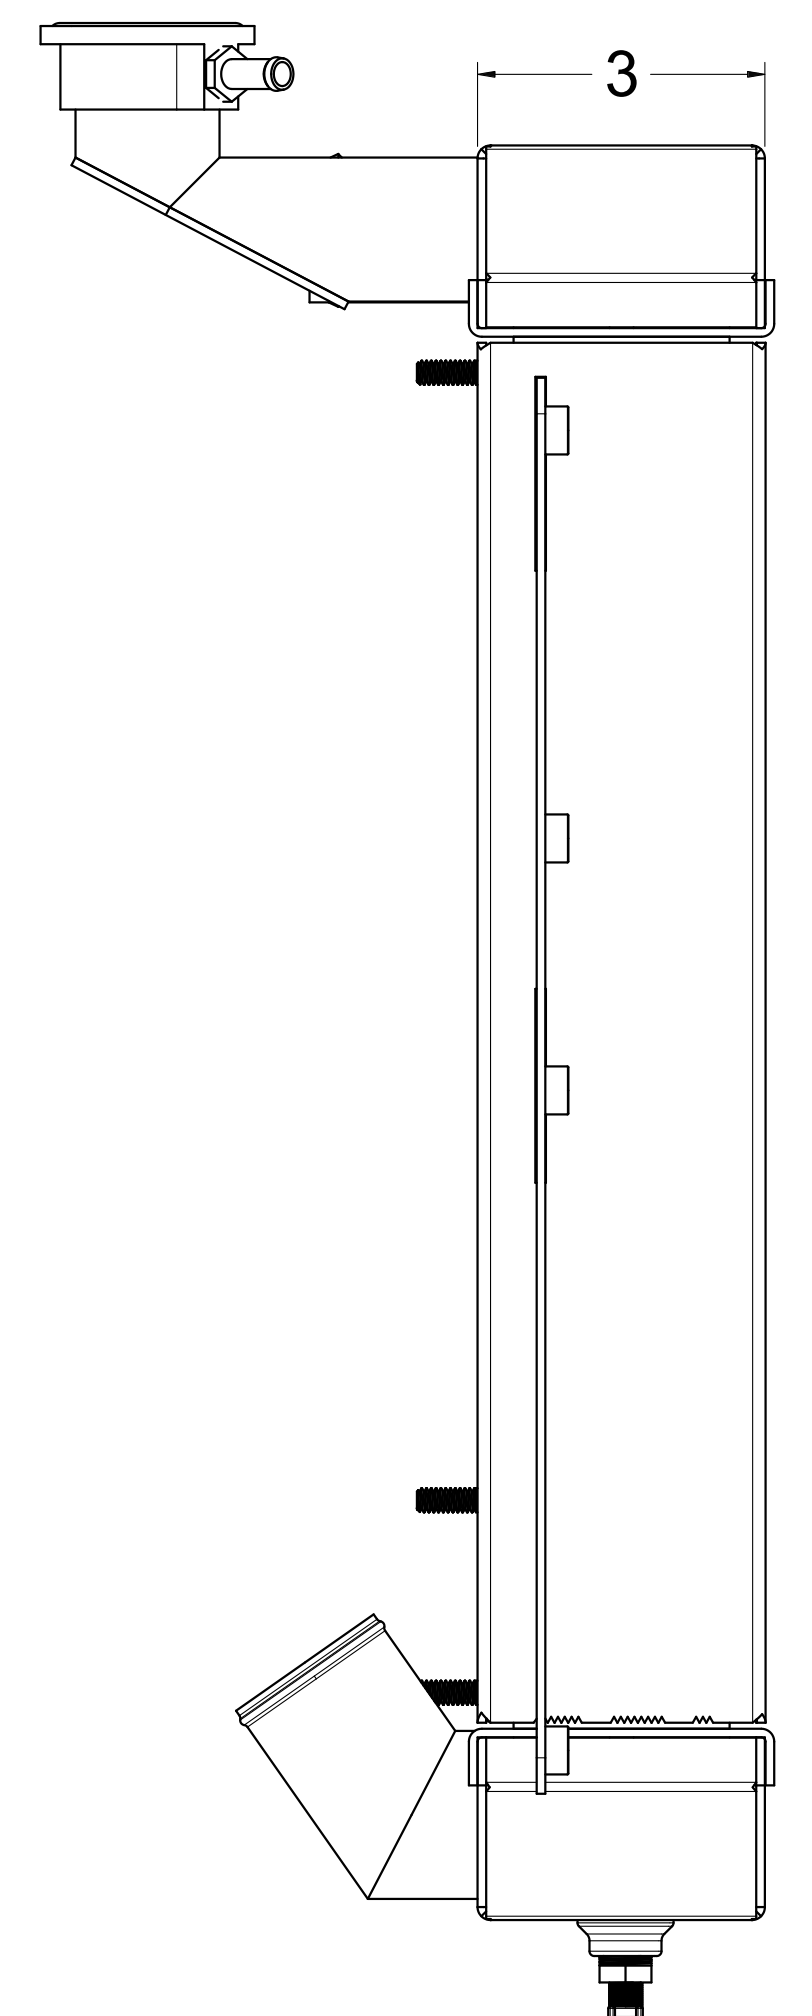

8 7 6 5 4 3 2 1

D

C

B

A

D

C

B

A

SKU #	Transmission	Core Size
1-1653-110	Automatic	Standard (2 Rows Of 1" Tubes)
1-1653-210	Automatic	Upgraded (2 Rows Of 1.25" Tubes)

Custom Aluminum Radiators
www.wizardcooling.com

Contact Us:
716-655-6760

Drawing Name
**1-1653-Radiator
Automatic Transmission**

8 7 6 5 4 3 2 1