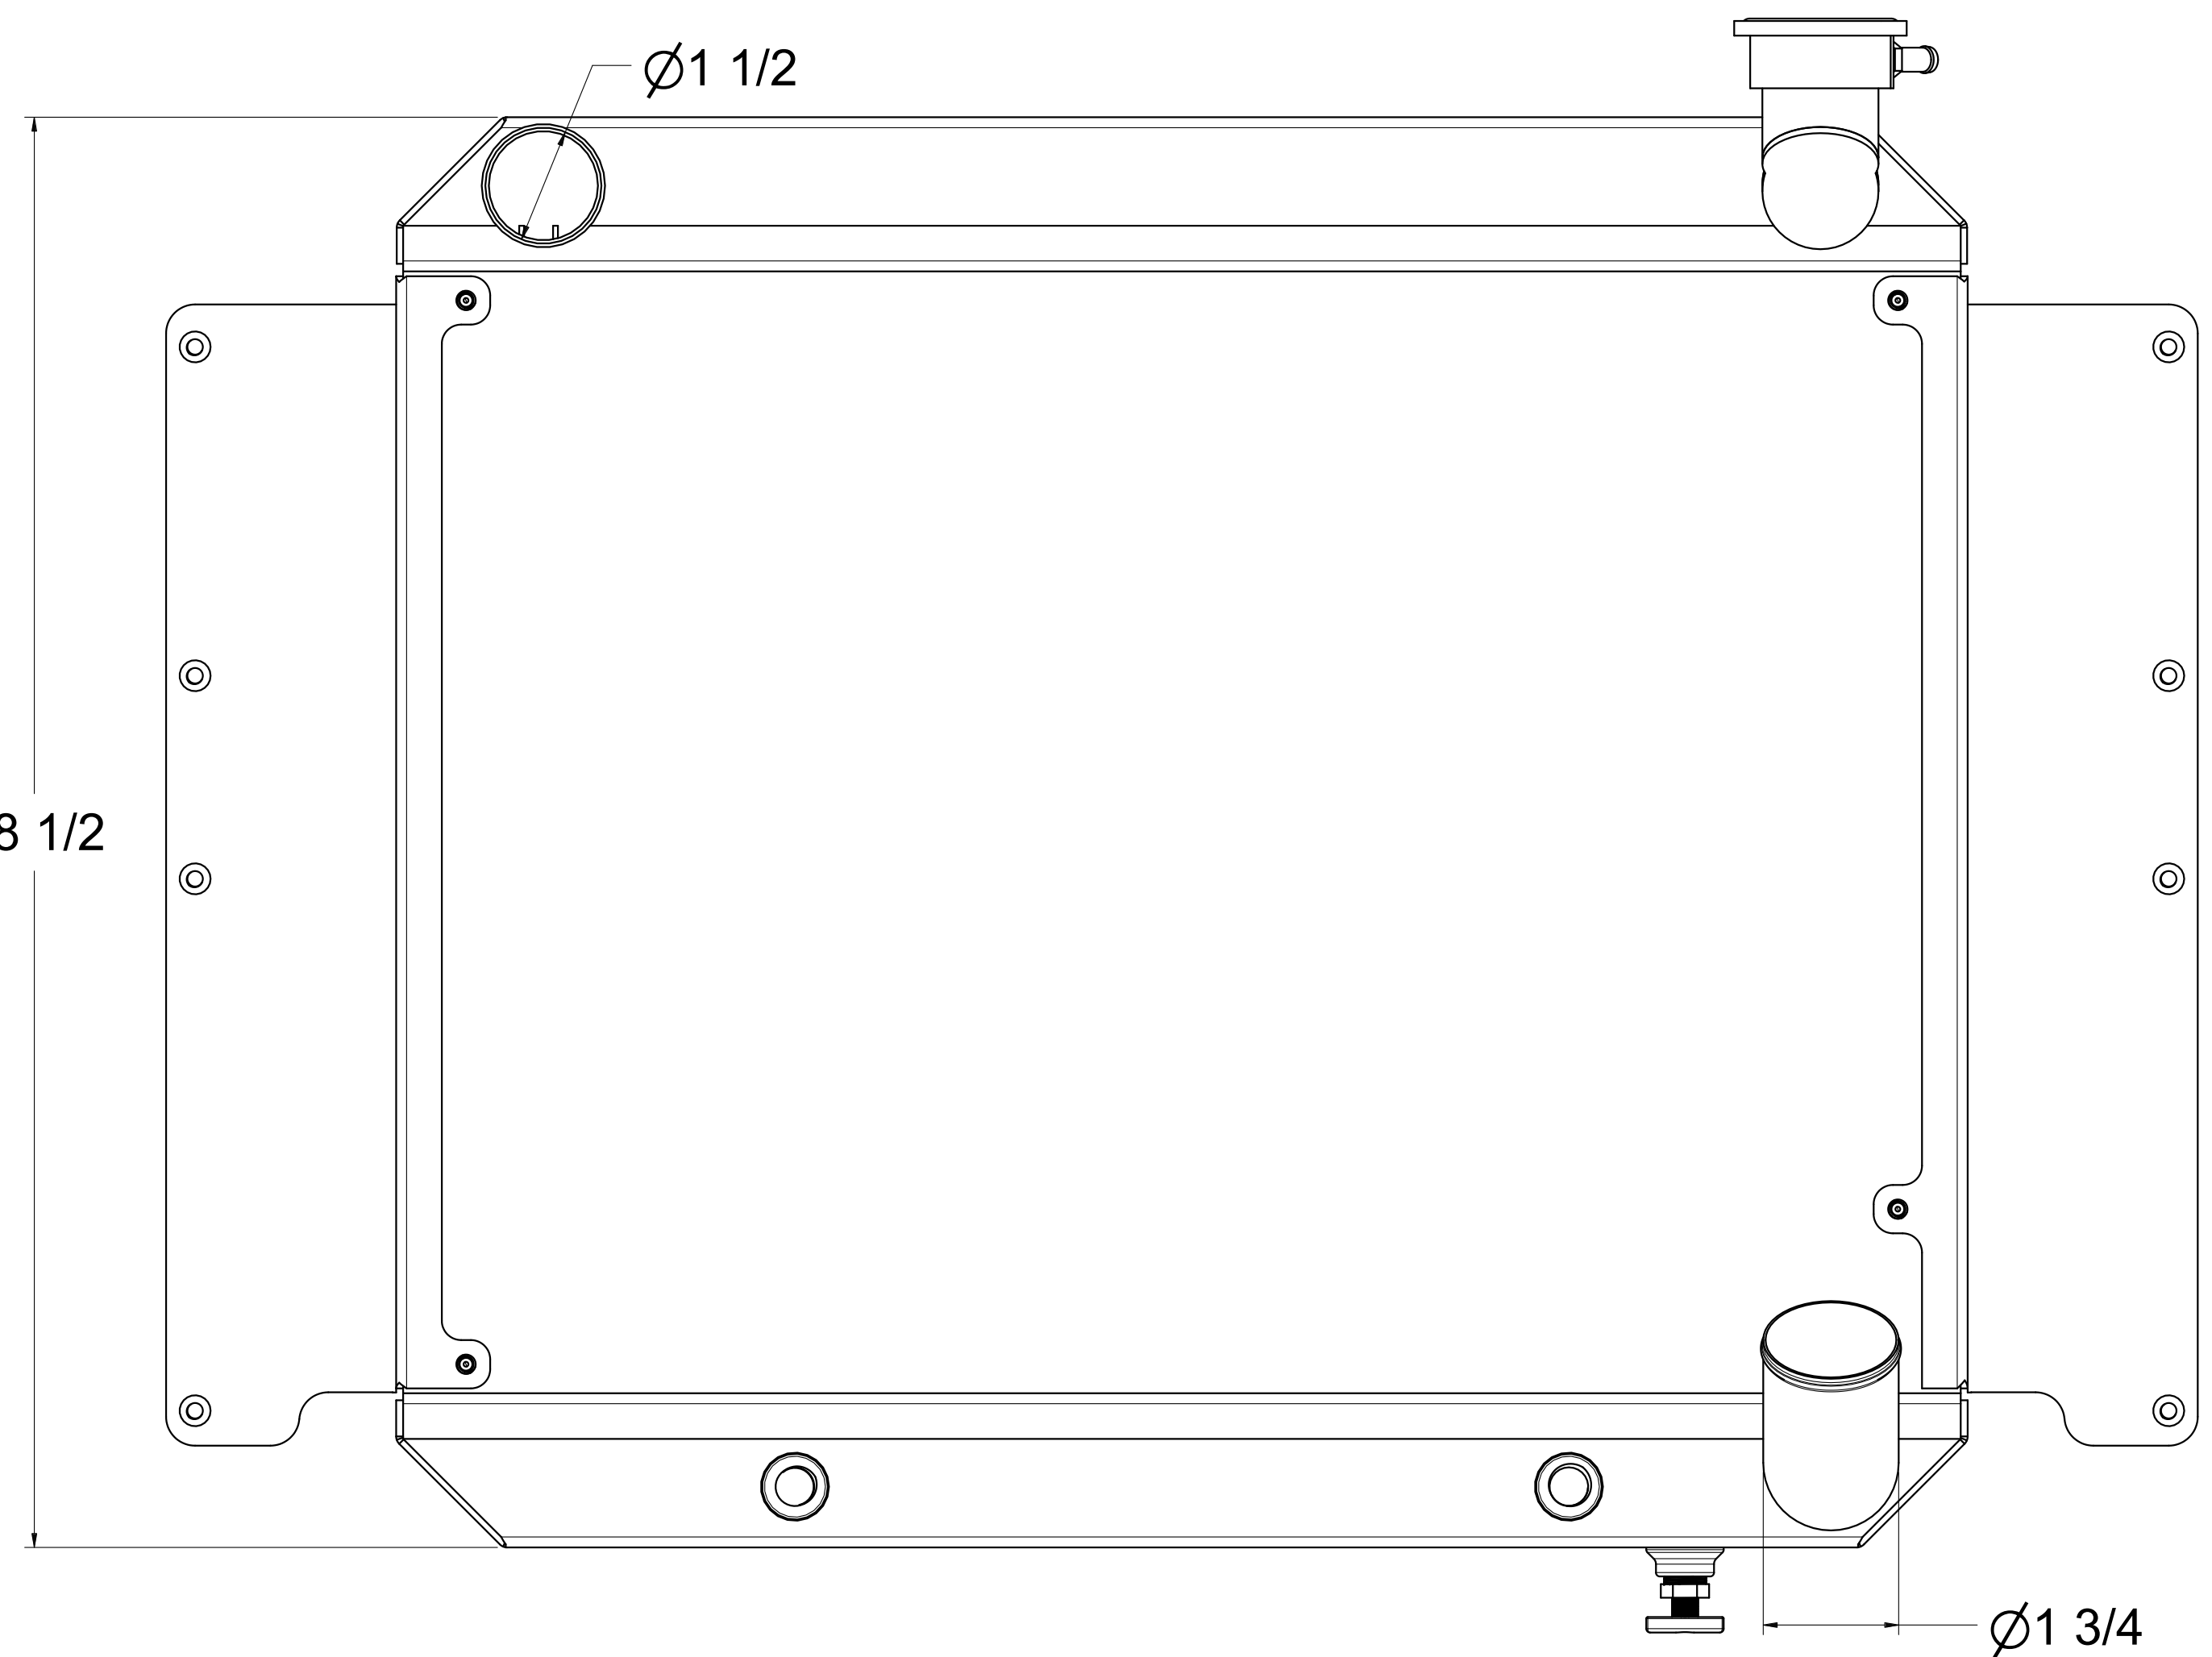

8 7 6 5 4 3 2 1

D

C

B

A

D

C

B

A

SKU #	Transmission	Core Size
1-1653-110	Automatic	Standard (2 Rows Of 1" Tubes)
1-1653-210	Automatic	Upgraded (2 Rows Of 1.25" Tubes)

Custom Aluminum Radiators
www.wizardcooling.com

Contact Us:
716-655-6760

Drawing Name
**1-1653-Radiator
Automatic Transmission**

8 7 6 5 4 3 2 1