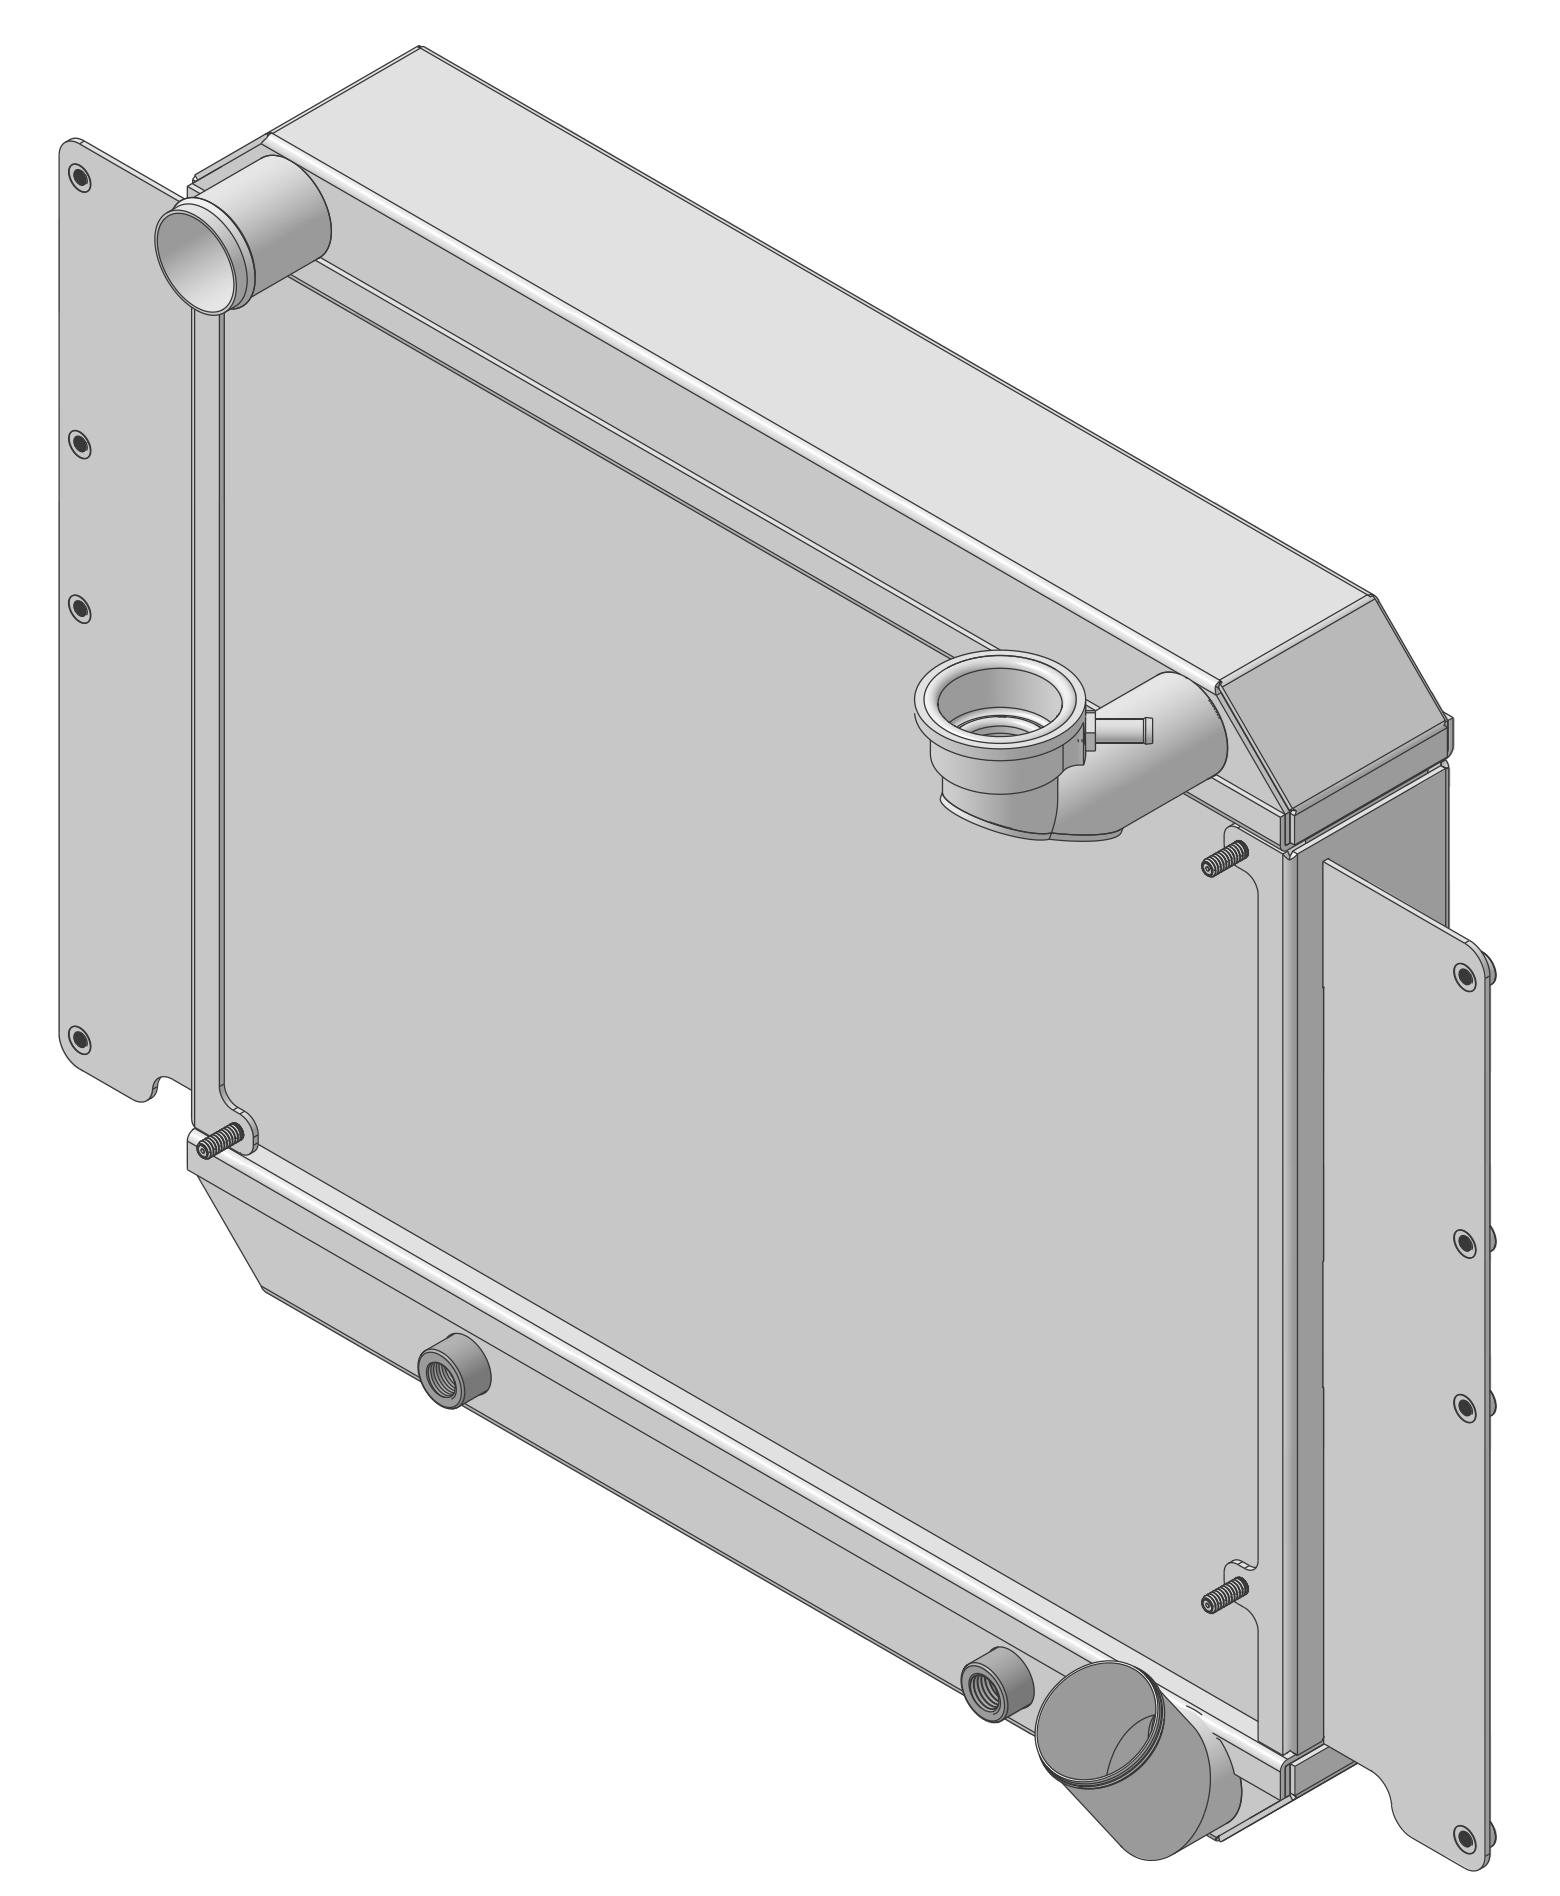

D

C

B

A

SKU #	Transmission	Core Size
1-1653-110	Automatic	Standard (2 Rows Of 1" Tubes)
1-1653-210	Automatic	Upgraded (2 Rows Of 1.25" Tubes)

Custom Aluminum Radiators
www.wizardcooling.com

Contact Us:
716-655-6760

Drawing Name
**1-1653-Radiator
Automatic Transmission**

8 7 6 5 4 3 2 1