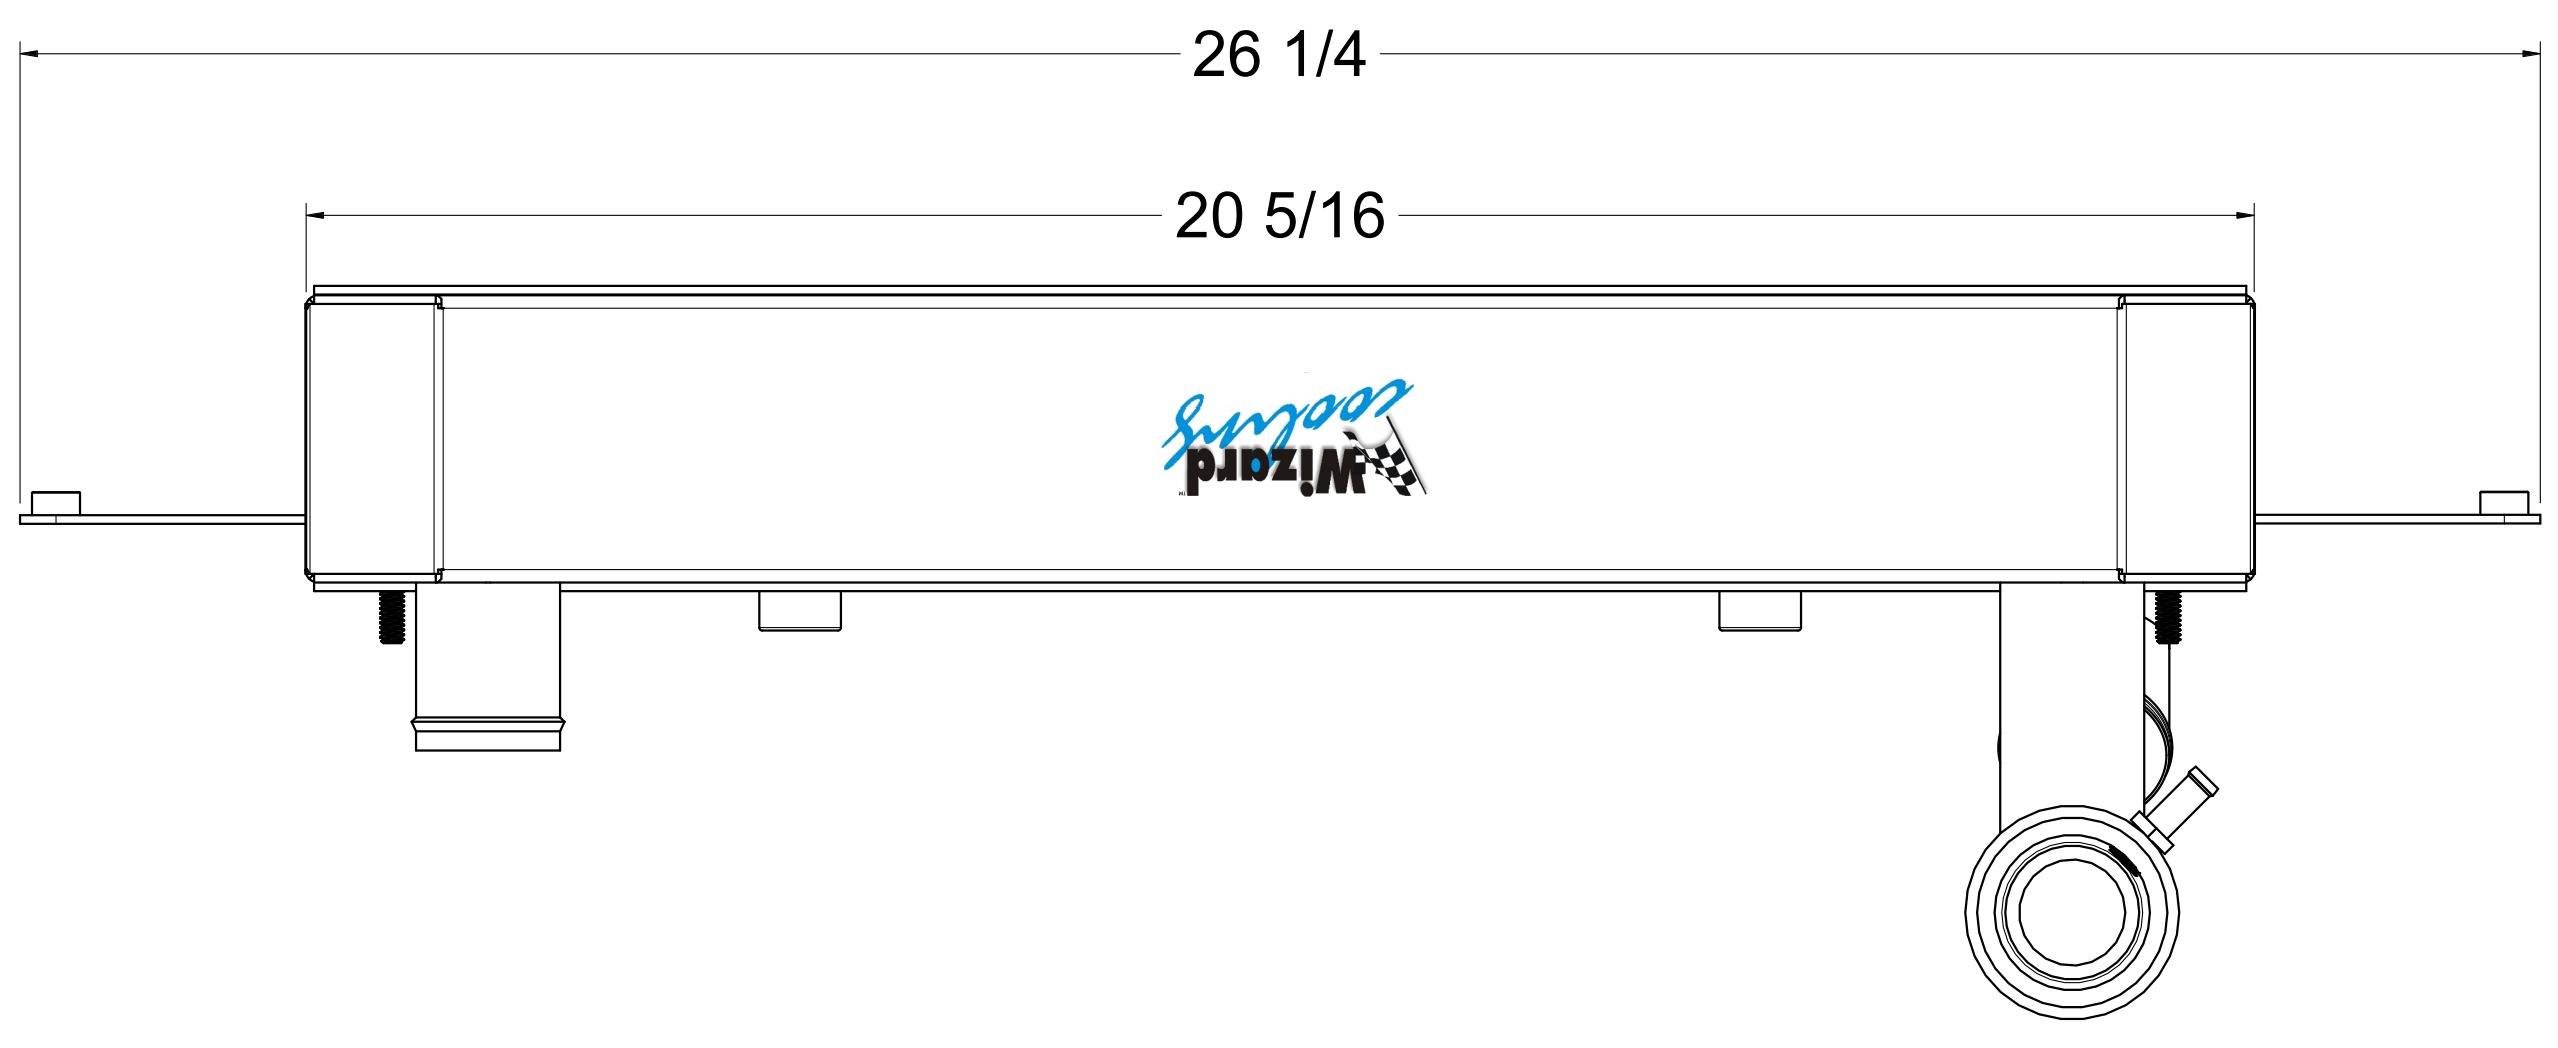

8 7 6 5 4 3 2 1

D

C

B

A

D

C

B

A

SKU #	Transmission	Core Size
1-1653-110	Automatic	Standard (2 Rows Of 1" Tubes)
1-1653-210	Automatic	Upgraded (2 Rows Of 1.25" Tubes)

Custom Aluminum Radiators
www.wizardcooling.com

Contact Us:
716-655-6760

Drawing Name
**1-1653-Radiator
Automatic Transmission**

8 7 6 5 4 3 2 1