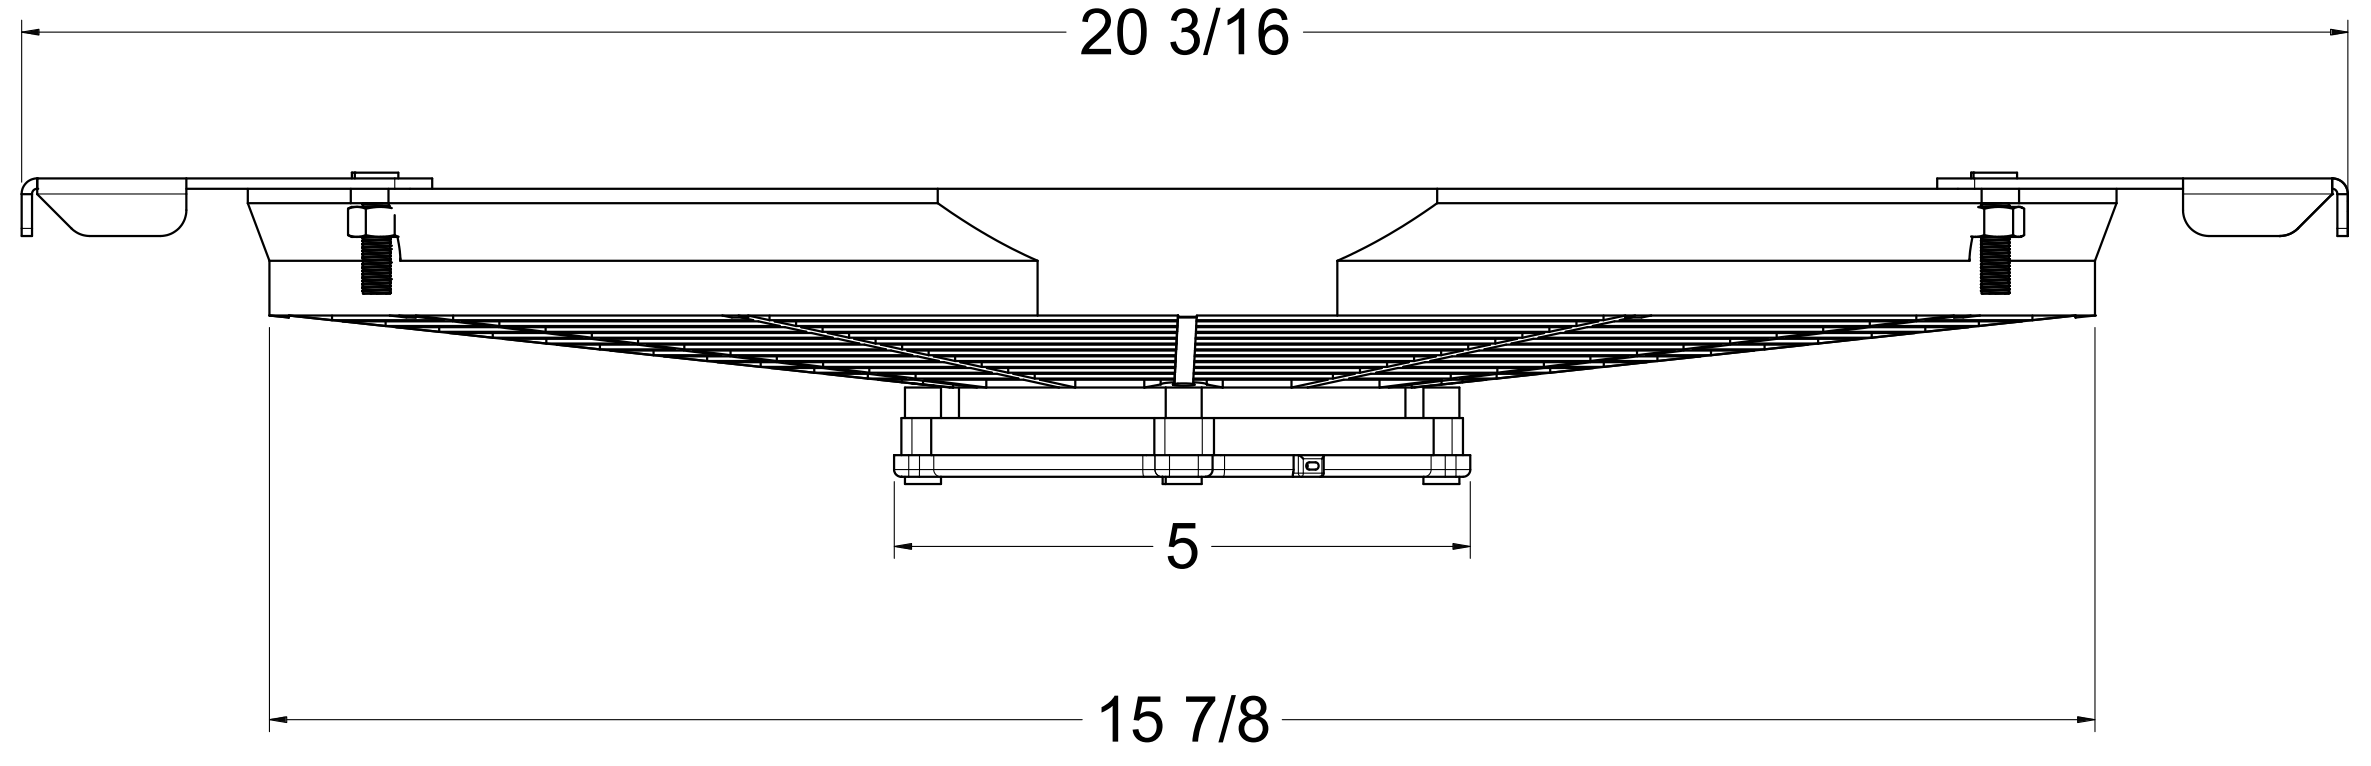

SKU #	Fan Type	Fan Part #	Dimension "X"
1-1653-001LP	Low Profile	7-30100400	2"
1-1653-001MD	Medium Duty	7-30101516	2.5"
1-1653-001HP	High Performance	7-30102120	3.5"
1-1653-001	N/A		

Wizard
cooling
Custom Aluminum Radiators
www.wizardcooling.com