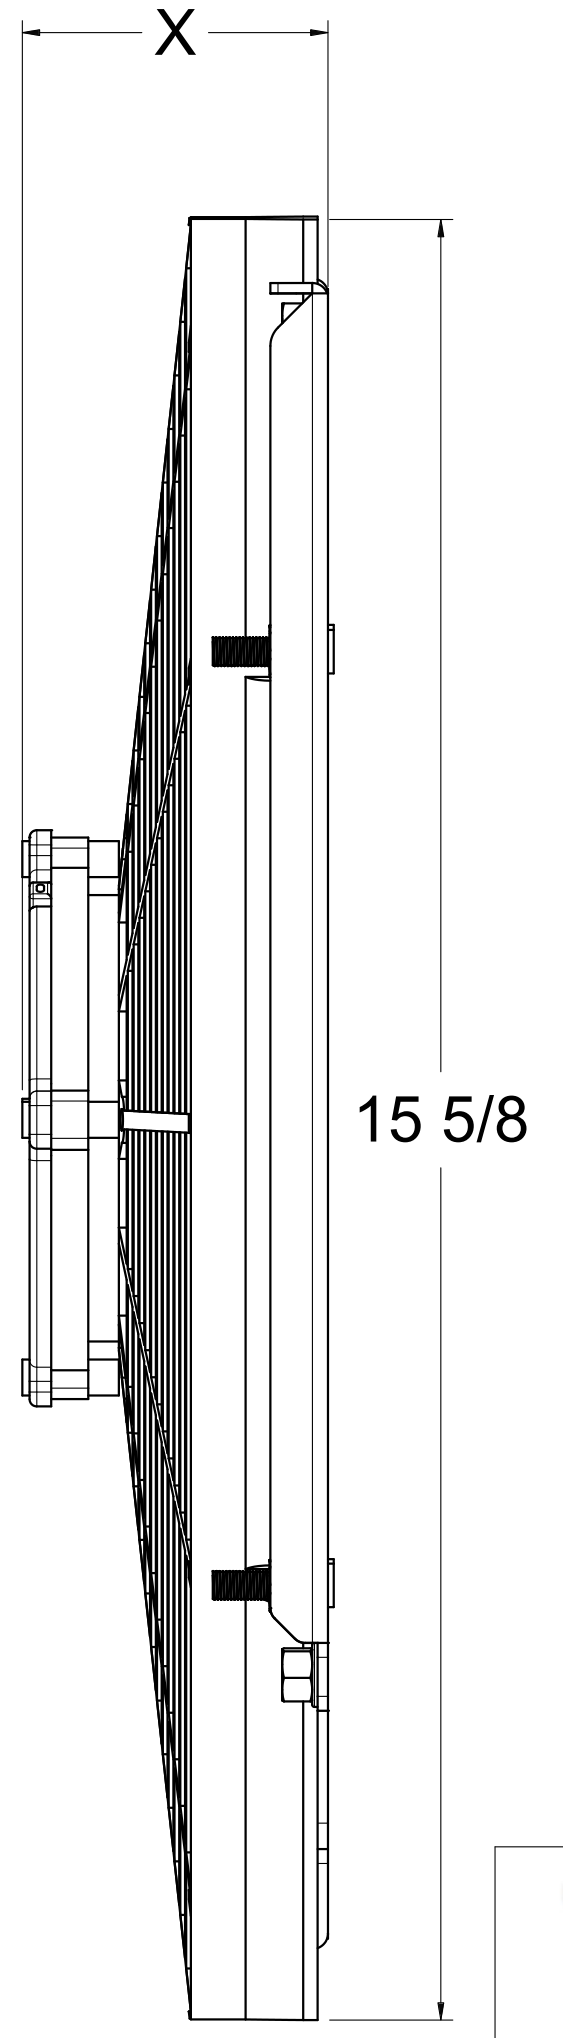

SKU #	Fan Type	Fan Part #	Dimension "X"
1-1653-001LP	Low Profile	7-30100400	2"
1-1653-001MD	Medium Duty	7-30101516	2.5"
1-1653-001HP	High Performance	7-30102120	3.5"
1-1653-001	N/A		

Wizard
cooling
Custom Aluminum Radiators
www.wizardcooling.com