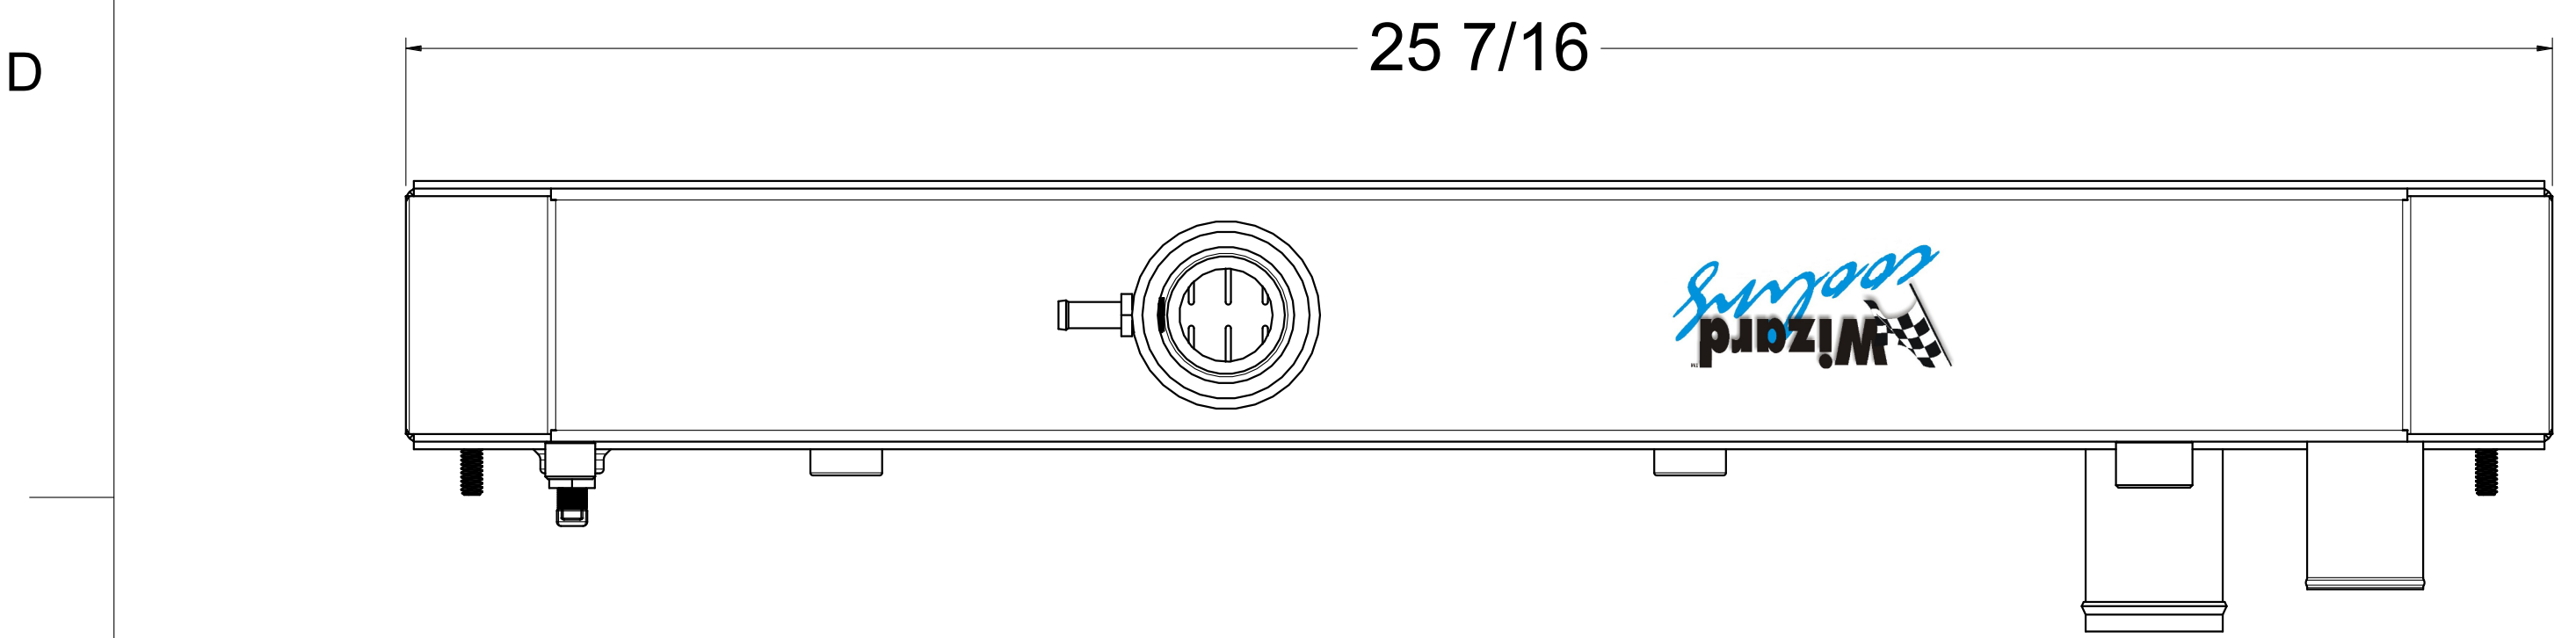

ZONE		REV	DESCRIPTION	DATE	APPROVED

SKU #	Transmission	Core Size
1-27100-110LS	Automatic	Standard (2 Rows Of 1" Tubes)
1-27100-210LS	Automatic	Upgraded (2 Rows Of 1.25" Tubes)

	DRAWN SH	DATE 6-10-26	Title: 1-27100-LS Radiator Automatic Transmission
	CHECKED		
	QA		
	MFG		
	APPROVED		
	SCALE 1:1		