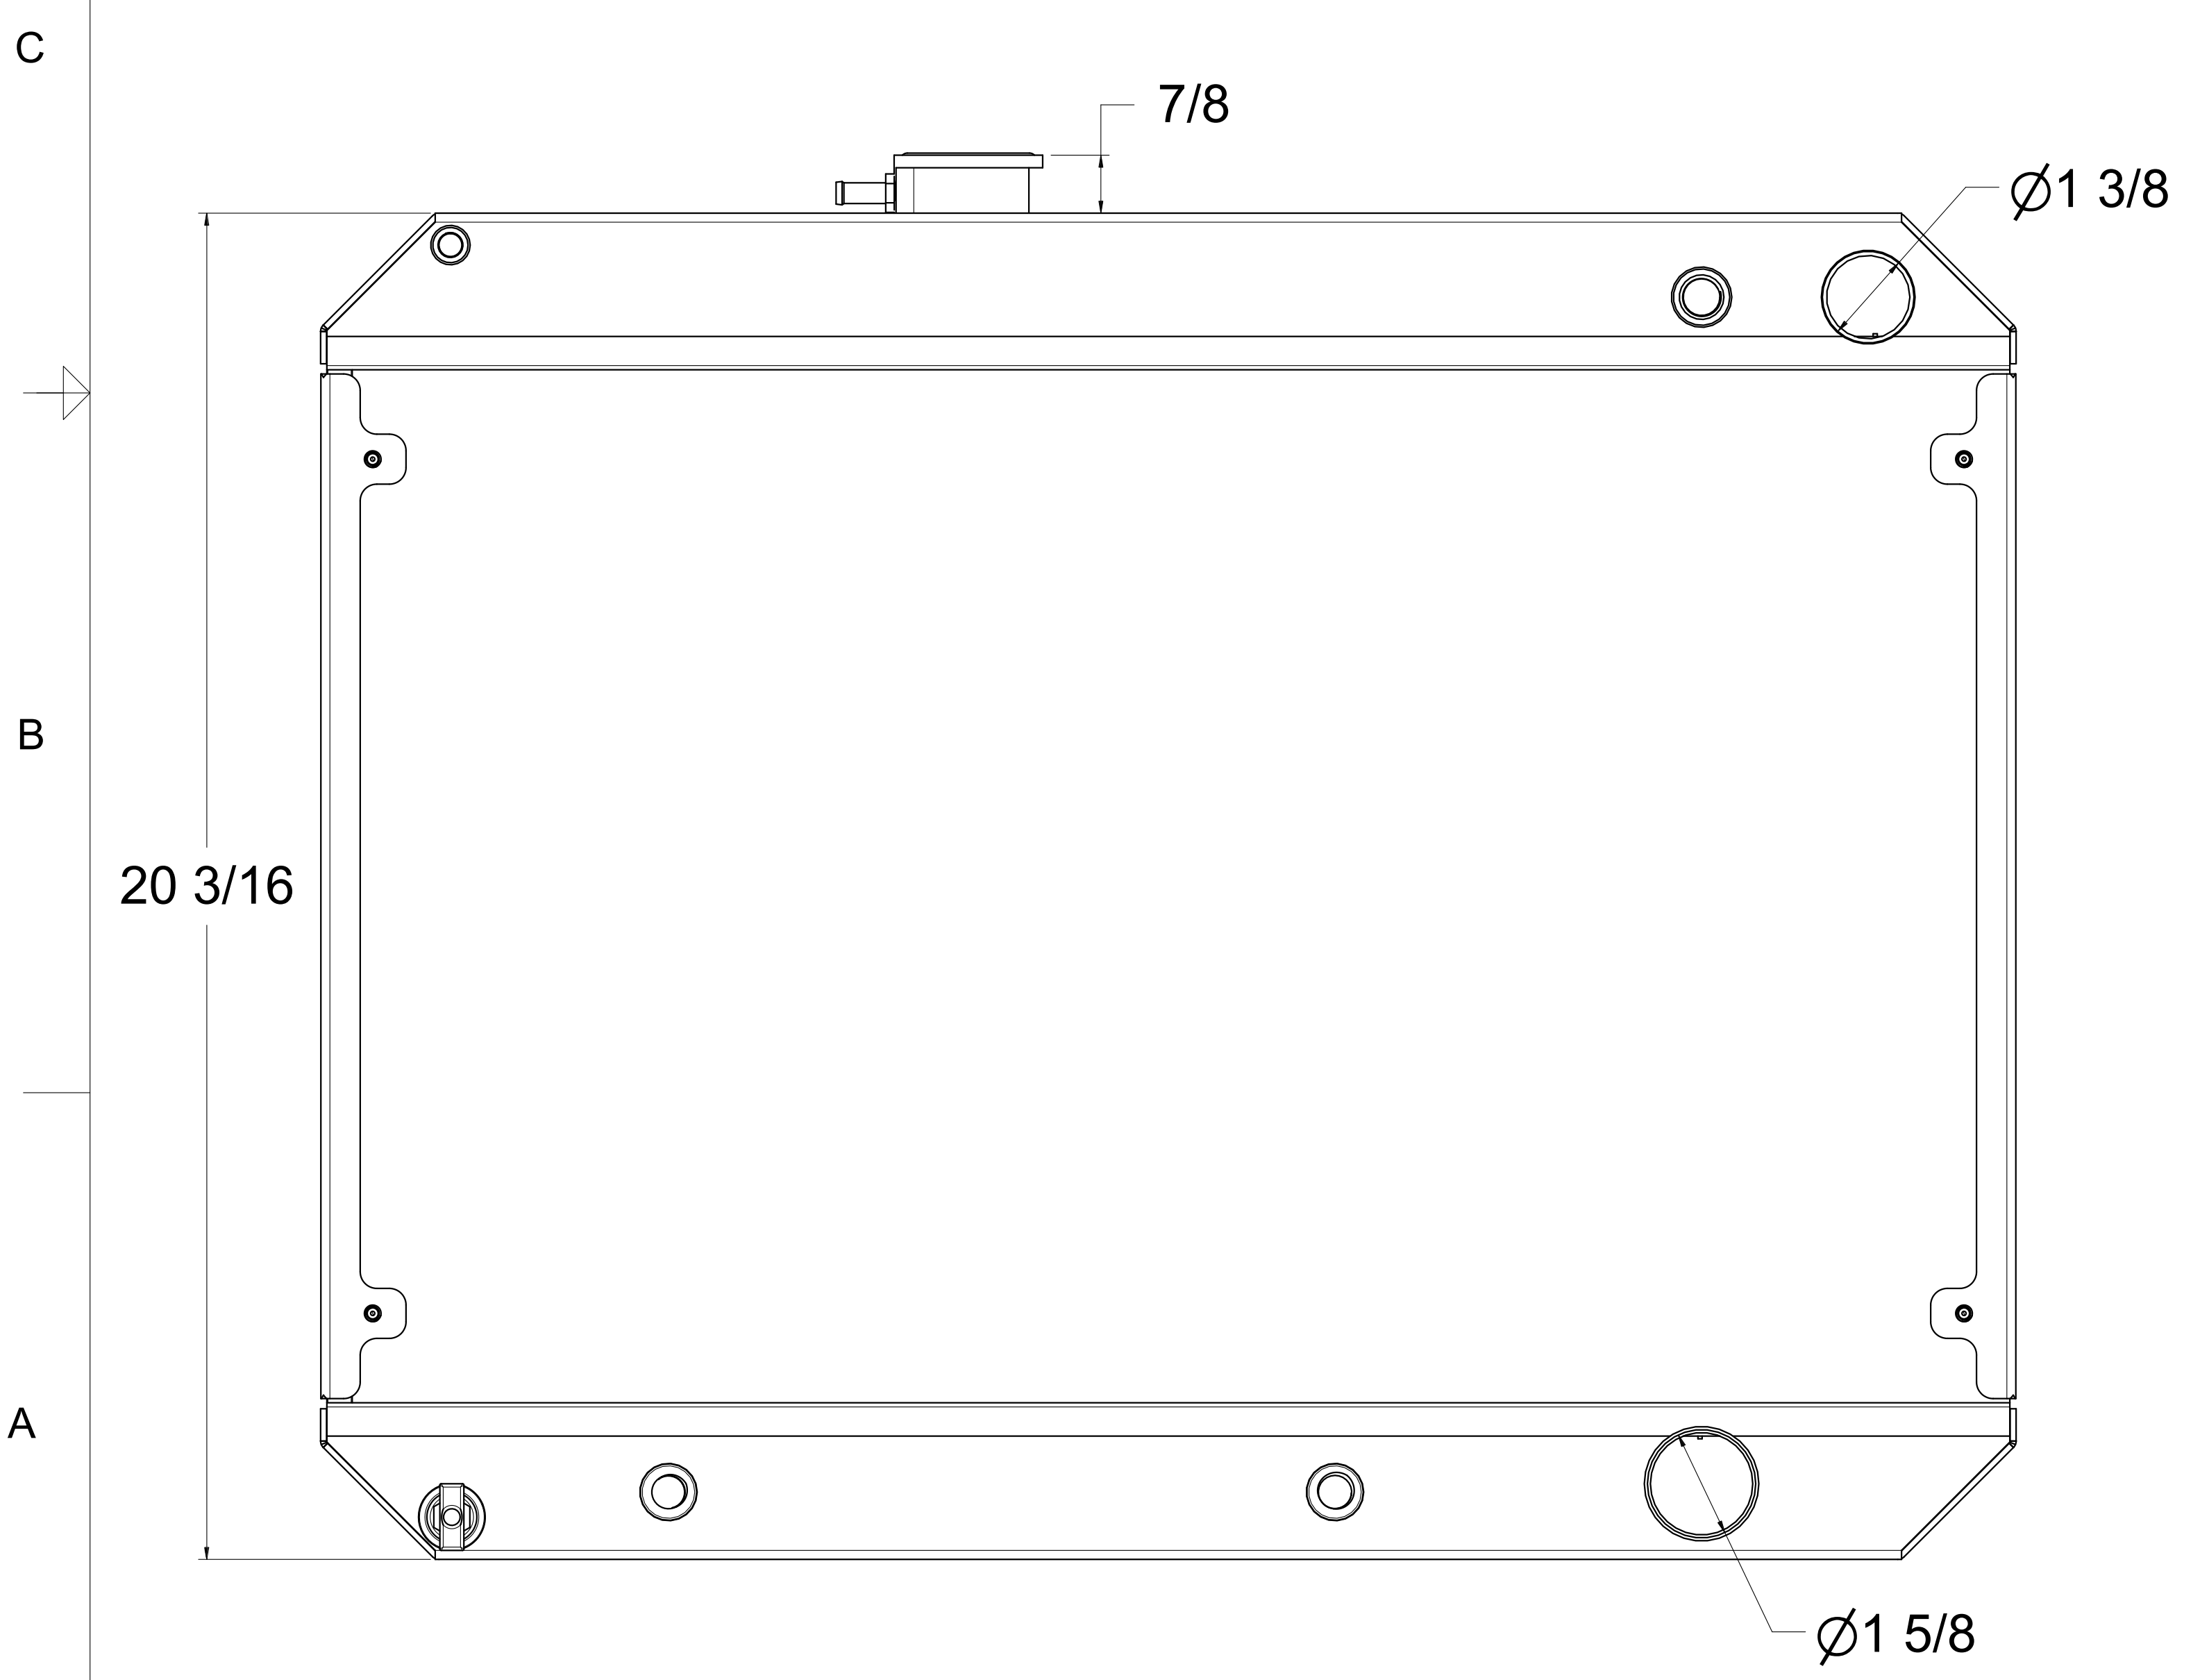

ZONE		REV	DESCRIPTION	DATE	APPROVED

SKU #	Transmission	Core Size
1-27100-110LS	Automatic	Standard (2 Rows Of 1" Tubes)
1-27100-210LS	Automatic	Upgraded (2 Rows Of 1.25" Tubes)

	DRAWN SH	DATE 6-10-26	Title: 1-27100-LS Radiator Automatic Transmission
	CHECKED		
	QA		
	MFG		
	APPROVED		
	SCALE 1:1		