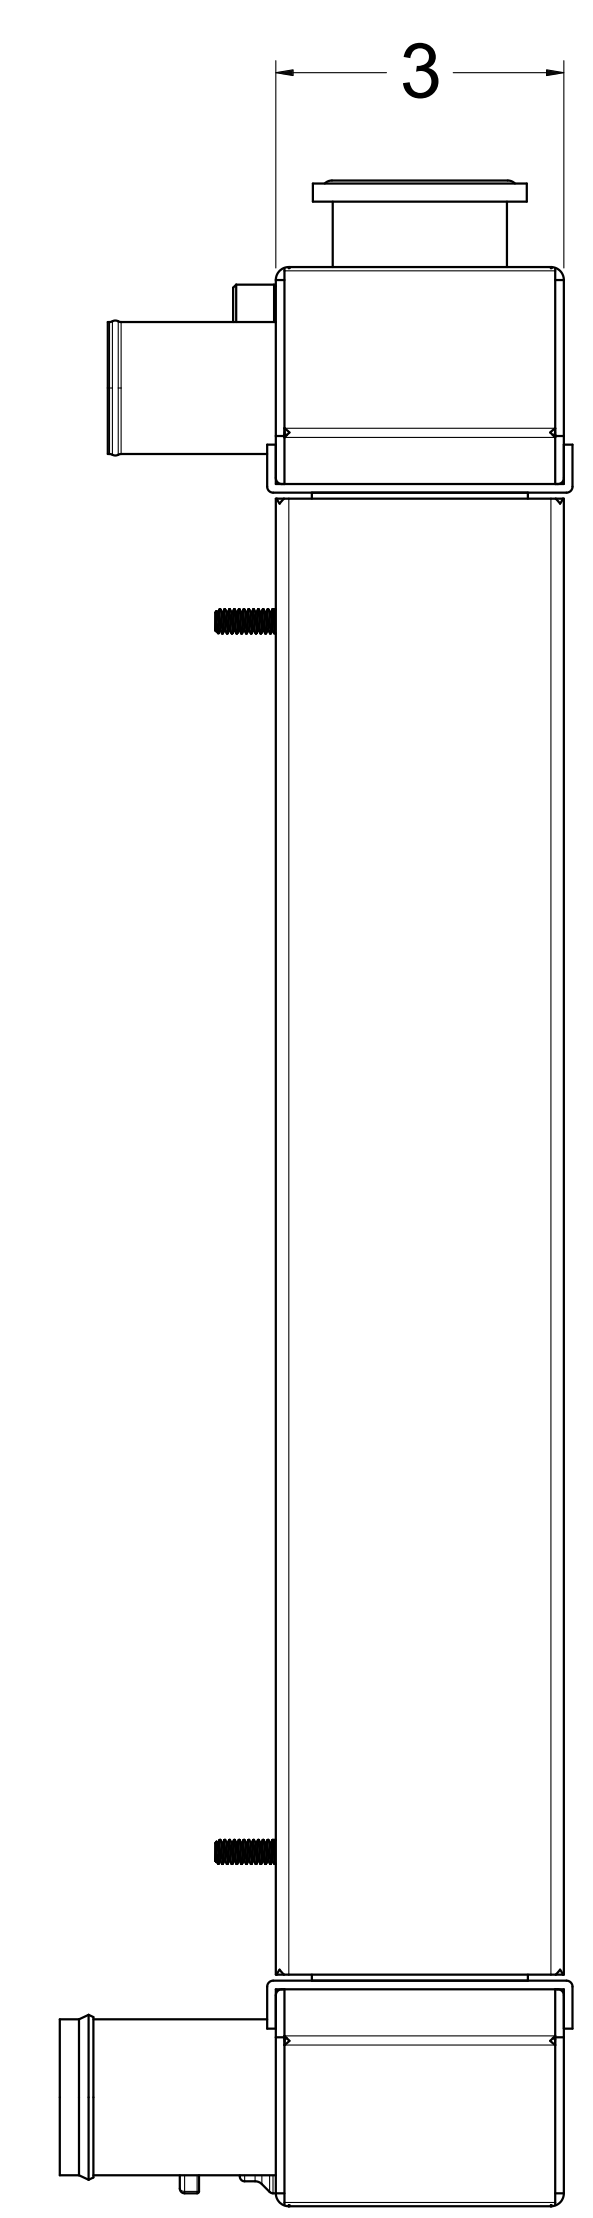

ZONE		REV	DESCRIPTION	DATE	APPROVED

SKU #	Transmission	Core Size
1-27100-110LS	Automatic	Standard (2 Rows Of 1" Tubes)
1-27100-210LS	Automatic	Upgraded (2 Rows Of 1.25" Tubes)

	DRAWN SH	DATE 6-10-26	Title: 1-27100-LS Radiator Automatic Transmission
	CHECKED		
	QA		
	MFG		
	APPROVED		
	SCALE 1:1		