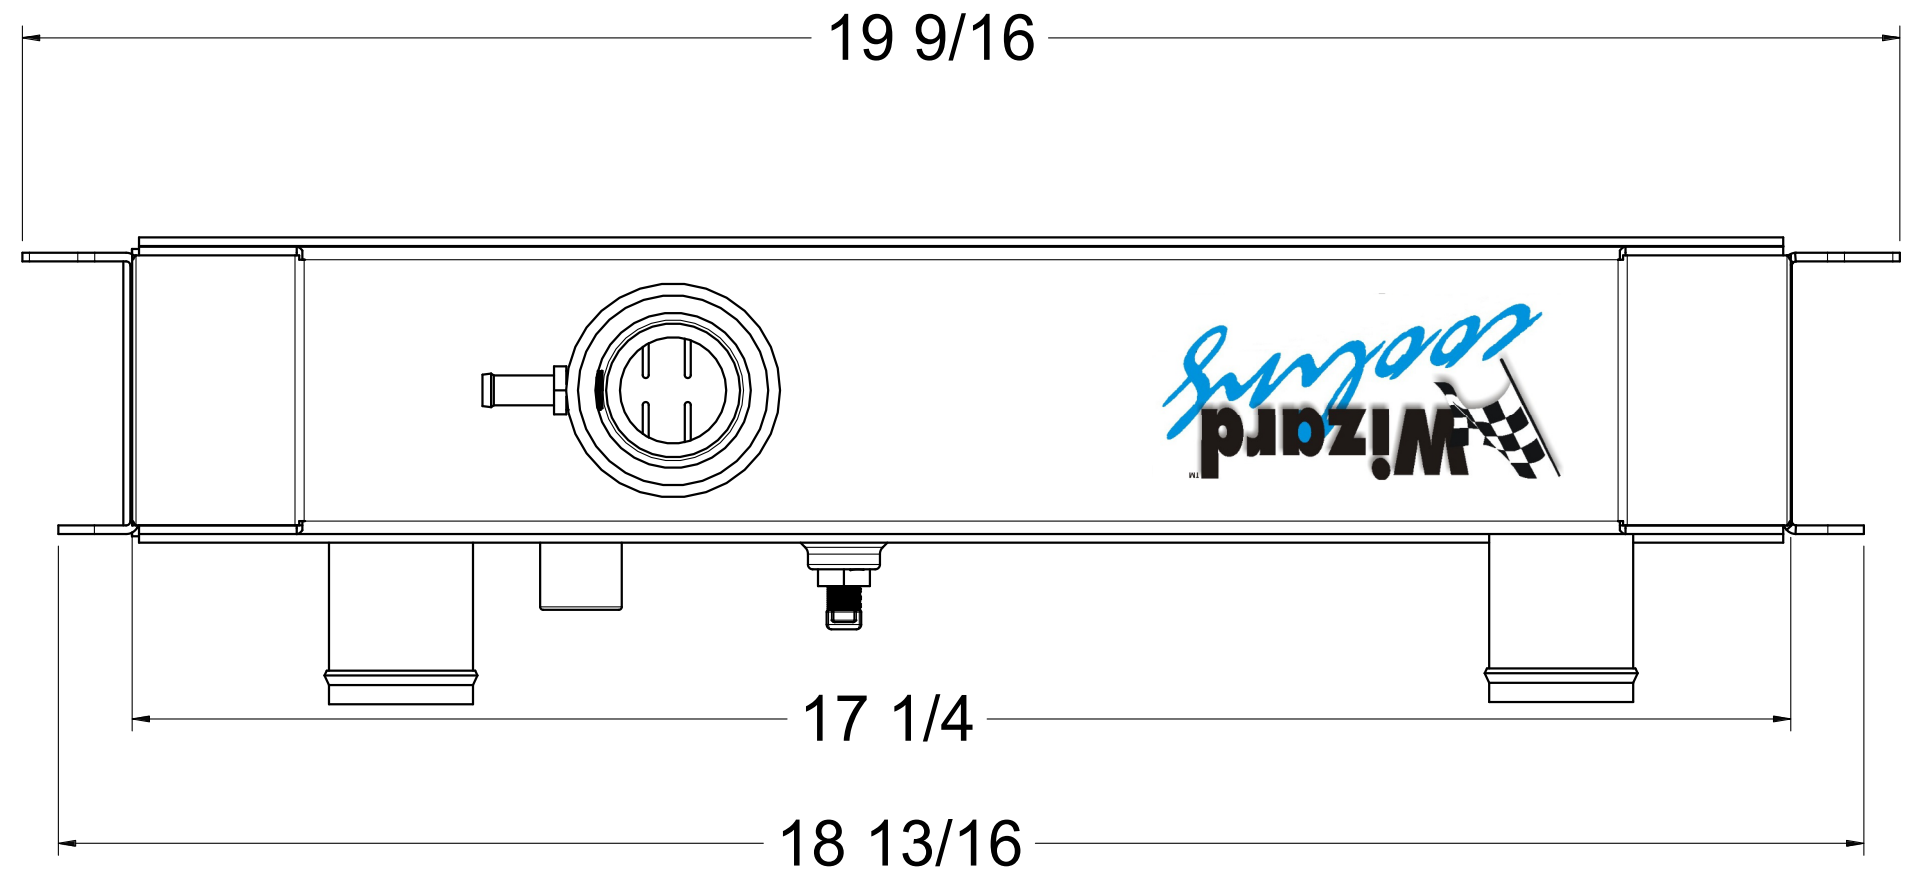

SKU #	Transmission	Core Size
1-259-110CS	Automatic	Standard (2 Rows Of 1" Tubes)
1-259-210CS	Automatic	Upgraded (2 Rows Of 1.25" Tubes)

Wizard
cooling
Custom Aluminum Radiators
www.wizardcooling.com

Contact Us:
716-655-6760

Part Number
1-259-CS Radiator
Automatic Transmission