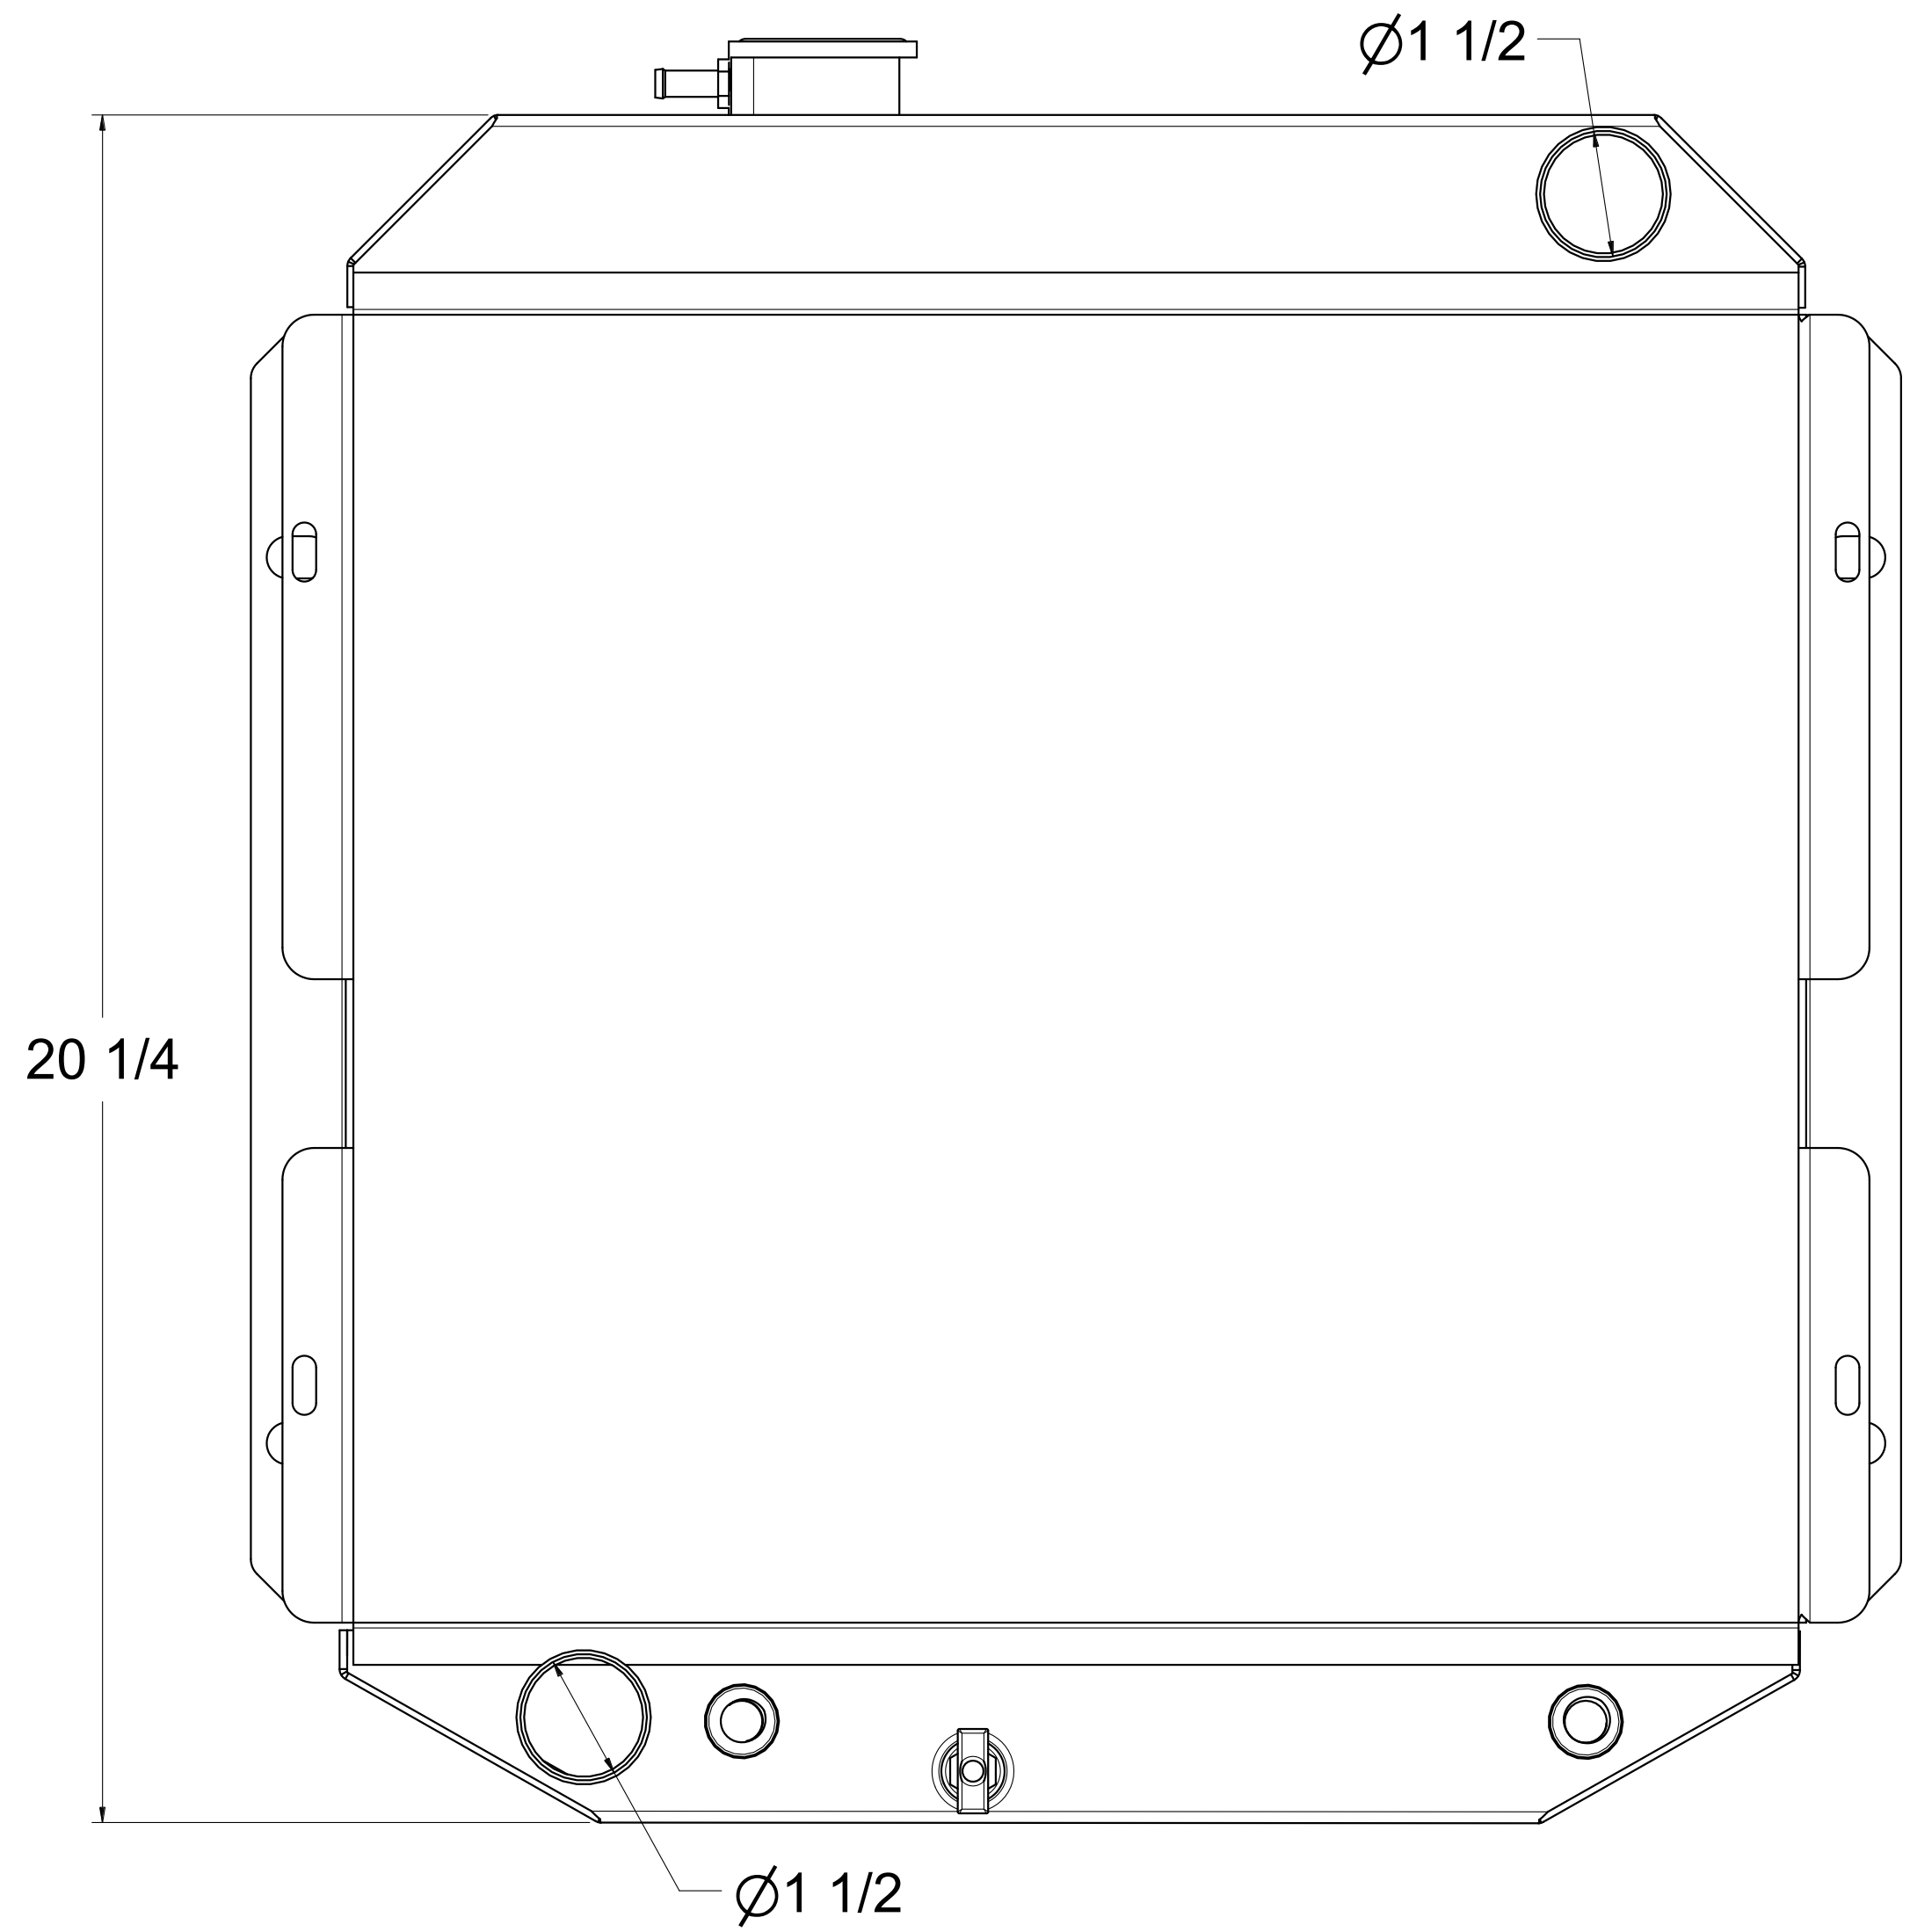

SKU #	Transmission	Core Size
1-259-110CS	Automatic	Standard (2 Rows Of 1" Tubes)
1-259-210CS	Automatic	Upgraded (2 Rows Of 1.25" Tubes)

Wizard
cooling
Custom Aluminum Radiators
www.wizardcooling.com

Contact Us:
716-655-6760

Part Number
1-259-CS Radiator
Automatic Transmission