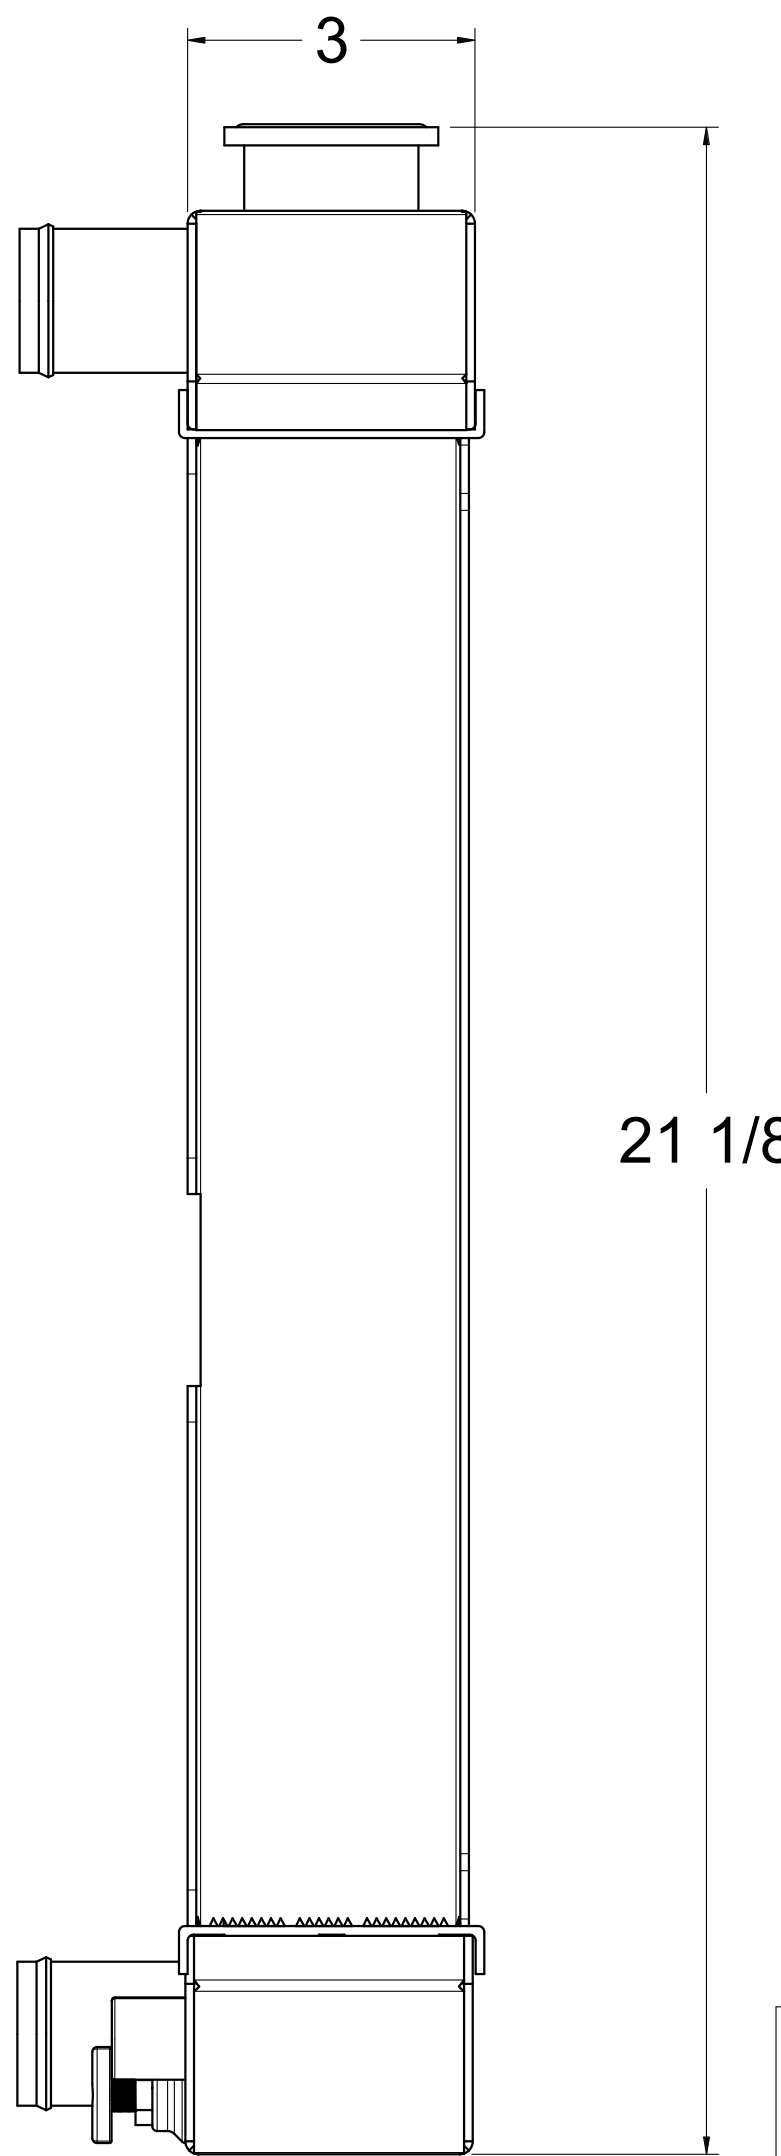

SKU #	Transmission	Core Size
1-259-110CS	Automatic	Standard (2 Rows Of 1" Tubes)
1-259-210CS	Automatic	Upgraded (2 Rows Of 1.25" Tubes)

Wizard
cooling
Custom Aluminum Radiators
www.wizardcooling.com

Contact Us:
716-655-6760

Part Number
1-259-CS Radiator
Automatic Transmission