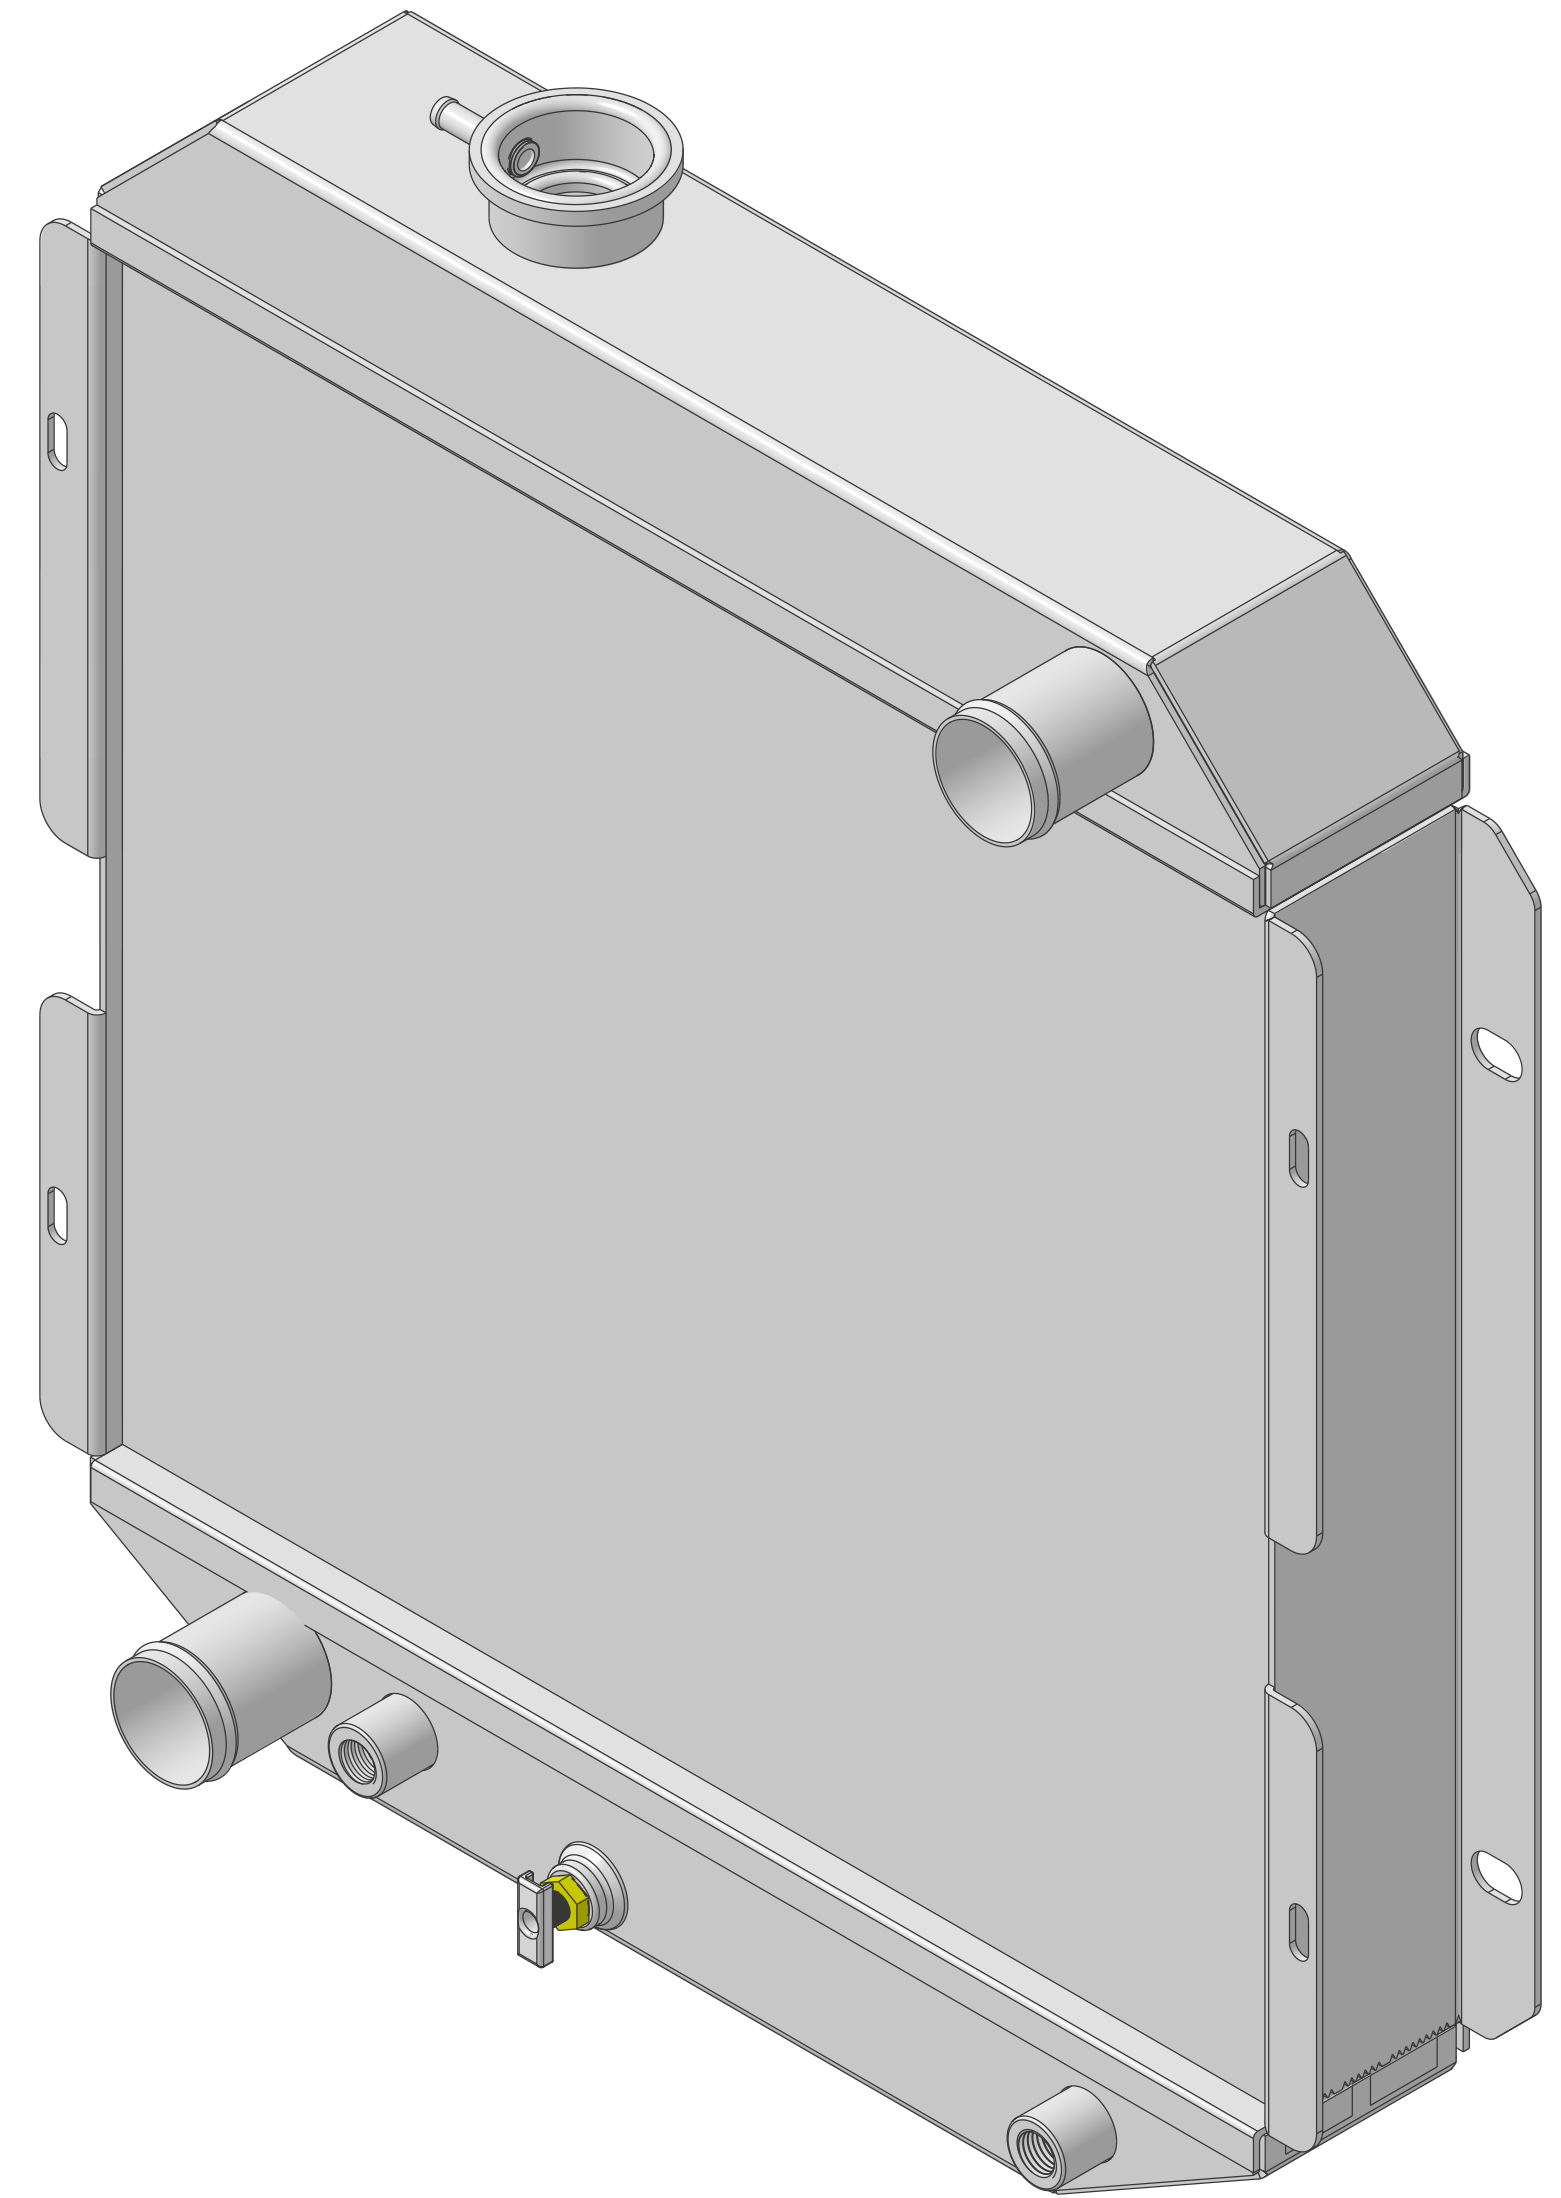

SKU #	Transmission	Core Size
1-259-110CS	Automatic	Standard (2 Rows Of 1" Tubes)
1-259-210CS	Automatic	Upgraded (2 Rows Of 1.25" Tubes)

Wizard
cooling
Custom Aluminum Radiators
www.wizardcooling.com

Contact Us:
716-655-6760

Part Number
1-259-CS Radiator
Automatic Transmission