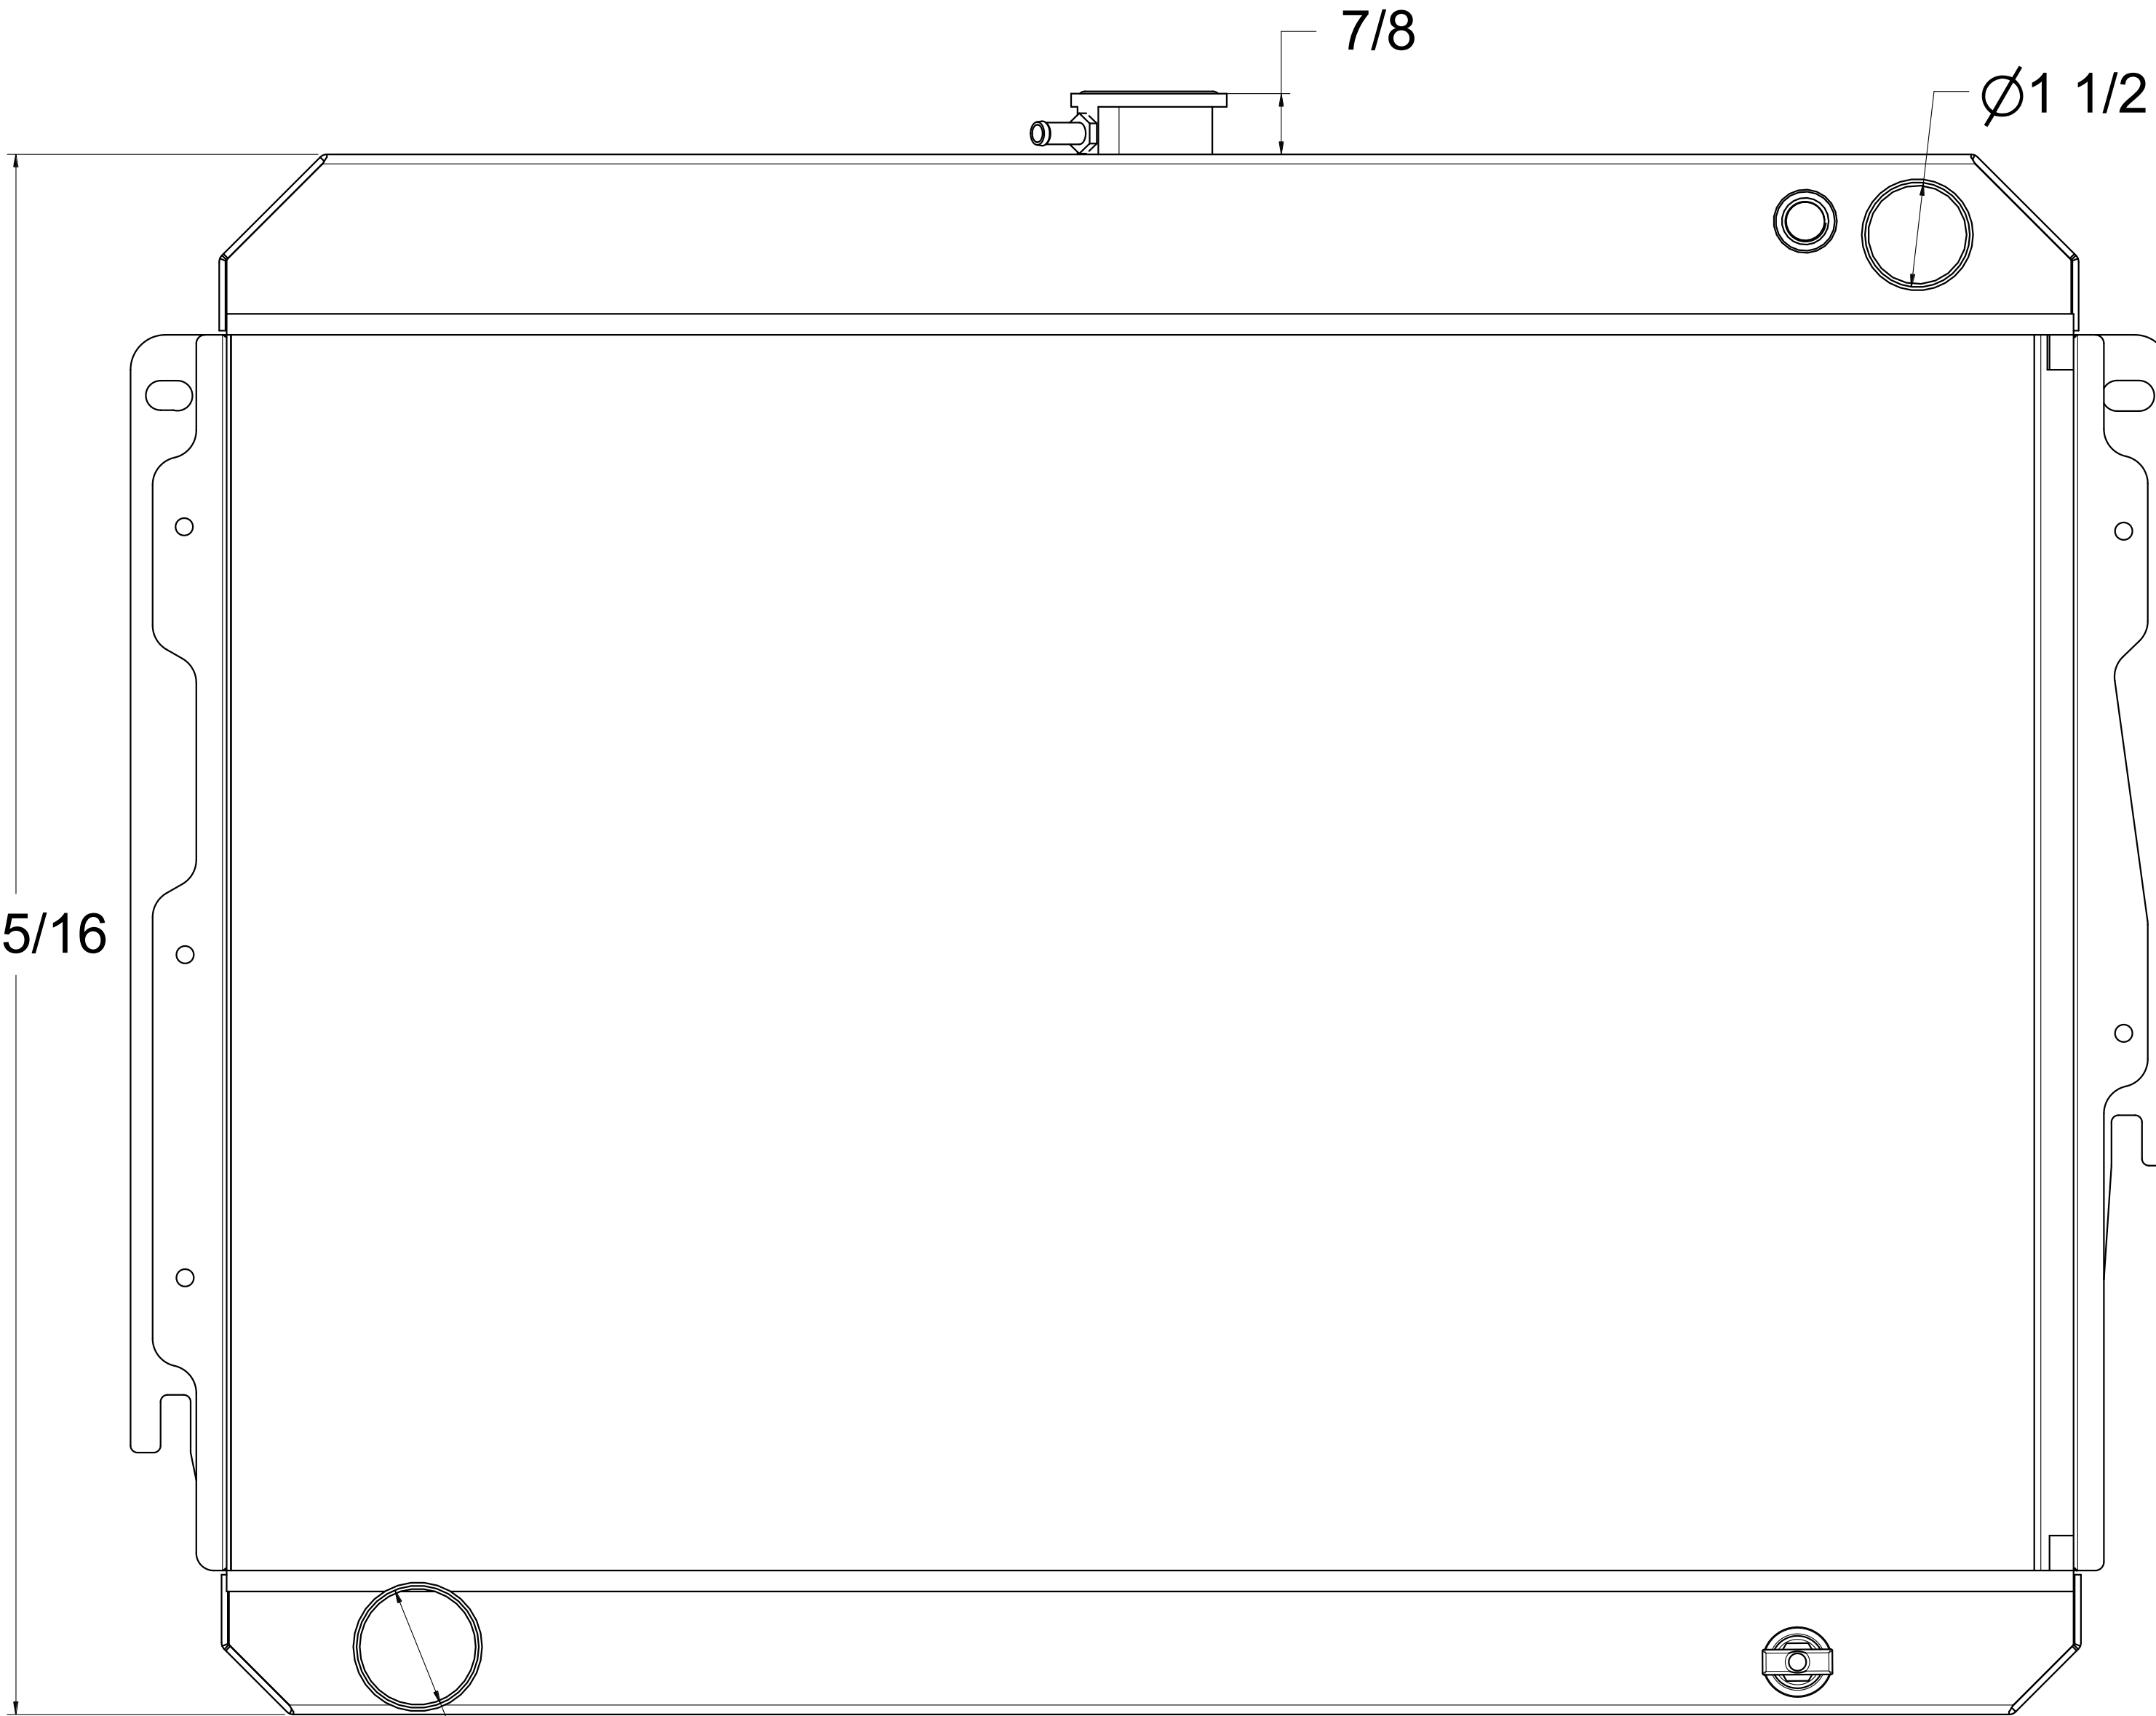

ZONE		REV	DESCRIPTION	DATE	APPROVED

 <p>Wizard cooling Custom Aluminum Radiators</p>	DRAWN SH	DATE 6-11-26	Title: 1-1640-200HC Manual Transmission		
	CHECKED				
	QA		SIZE D	FSCM NO.	DWG NO.
	APPROVED		SCALE 1:1	SHEET	