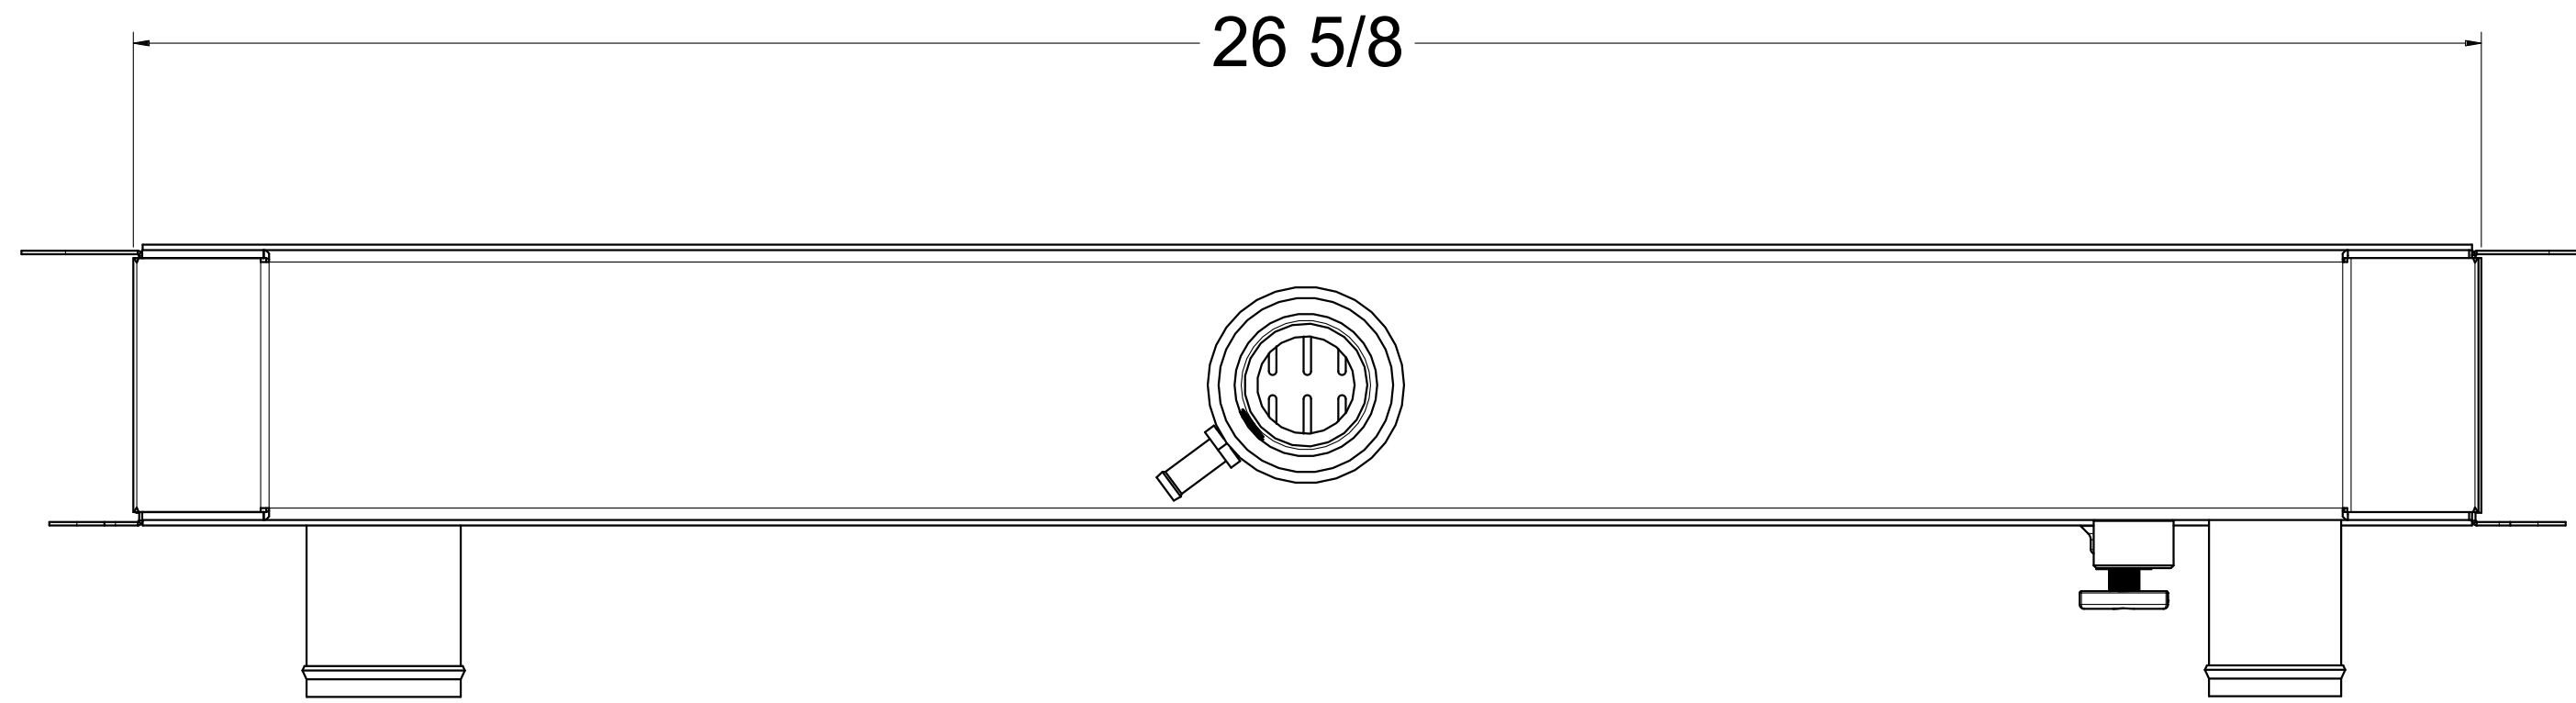

ZONE		REV	DESCRIPTION	DATE	APPROVED

 <p>Wizard cooling Custom Aluminum Radiators</p>	DRAWN SH	DATE 6-11-26	Title: 1-1640-200HC Manual Transmission		
	CHECKED				
	QA		SIZE D	FSCM NO.	DWG NO.
	APPROVED		SCALE 1:1	SHEET	