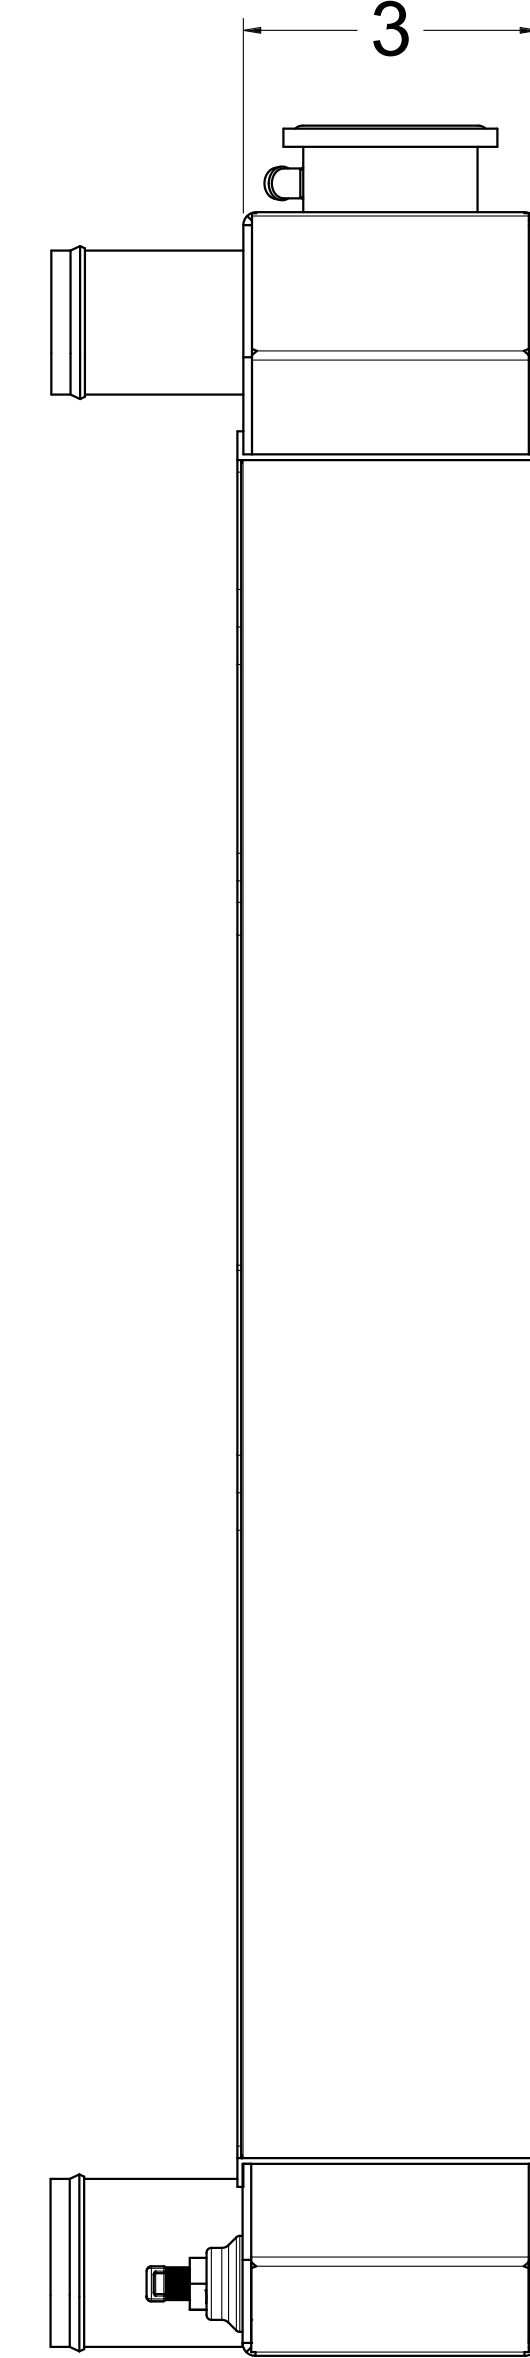

ZONE		REV	DESCRIPTION	DATE	APPROVED

 <p>Wizard cooling Custom Aluminum Radiators</p>	DRAWN SH	DATE 6-11-26	Title: 1-1640-200HC Manual Transmission		
	CHECKED				
	QA		SIZE D	FSCM NO.	DWG NO.
	APPROVED		SCALE 1:1	SHEET	