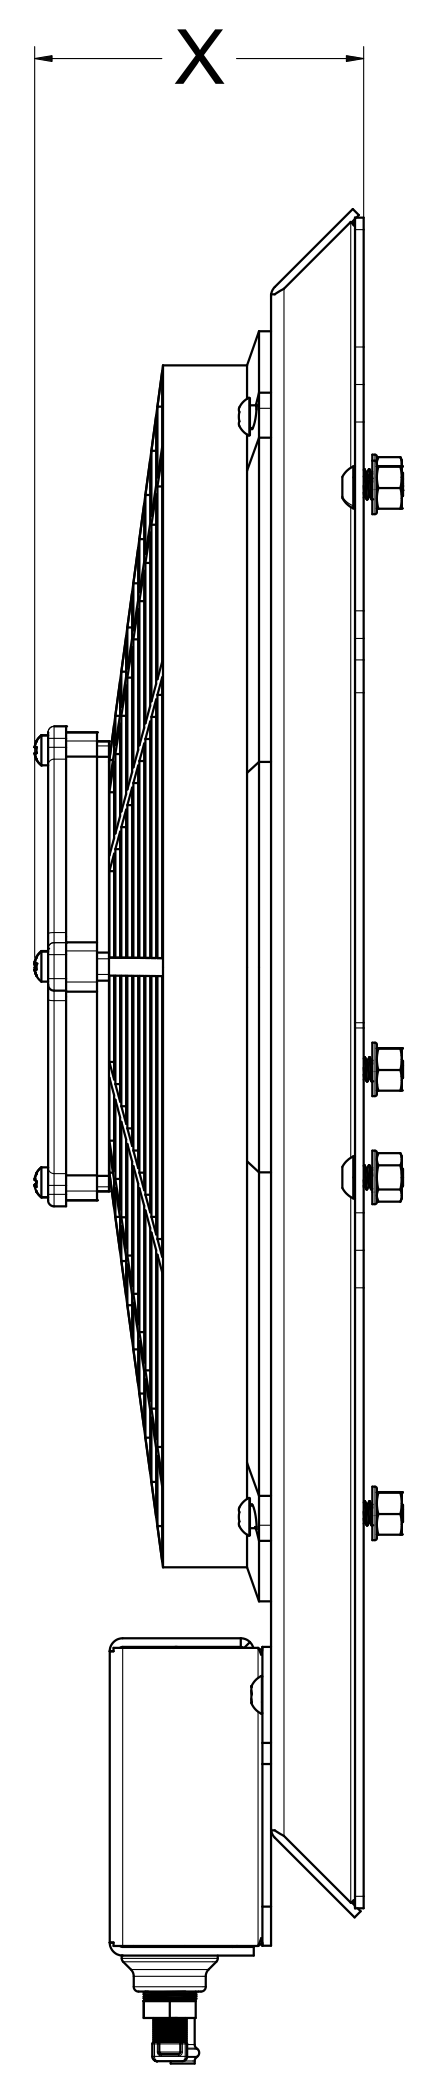

ZONE		REV	DESCRIPTION	DATE	APPROVED

SKU #	Expansion Tank	Fan Type	Fan Part #	Dimension "X"
1-1640-002LP	N/A	Low Profile	7-30100375	3"
1-1640-002MD	N/A	Medium Duty	7-30101504	3.5"
1-1640-002HP	N/A	High Performance	7-30102029	4.5"
1-1640-002LPX	6-16032	Low Profile	7-30100375	3"
1-1640-002MDX	6-16032	Medium Duty	7-30101504	3.5"
1-1640-002HPX	6-16032	High Performance	7-30102029	4.5"