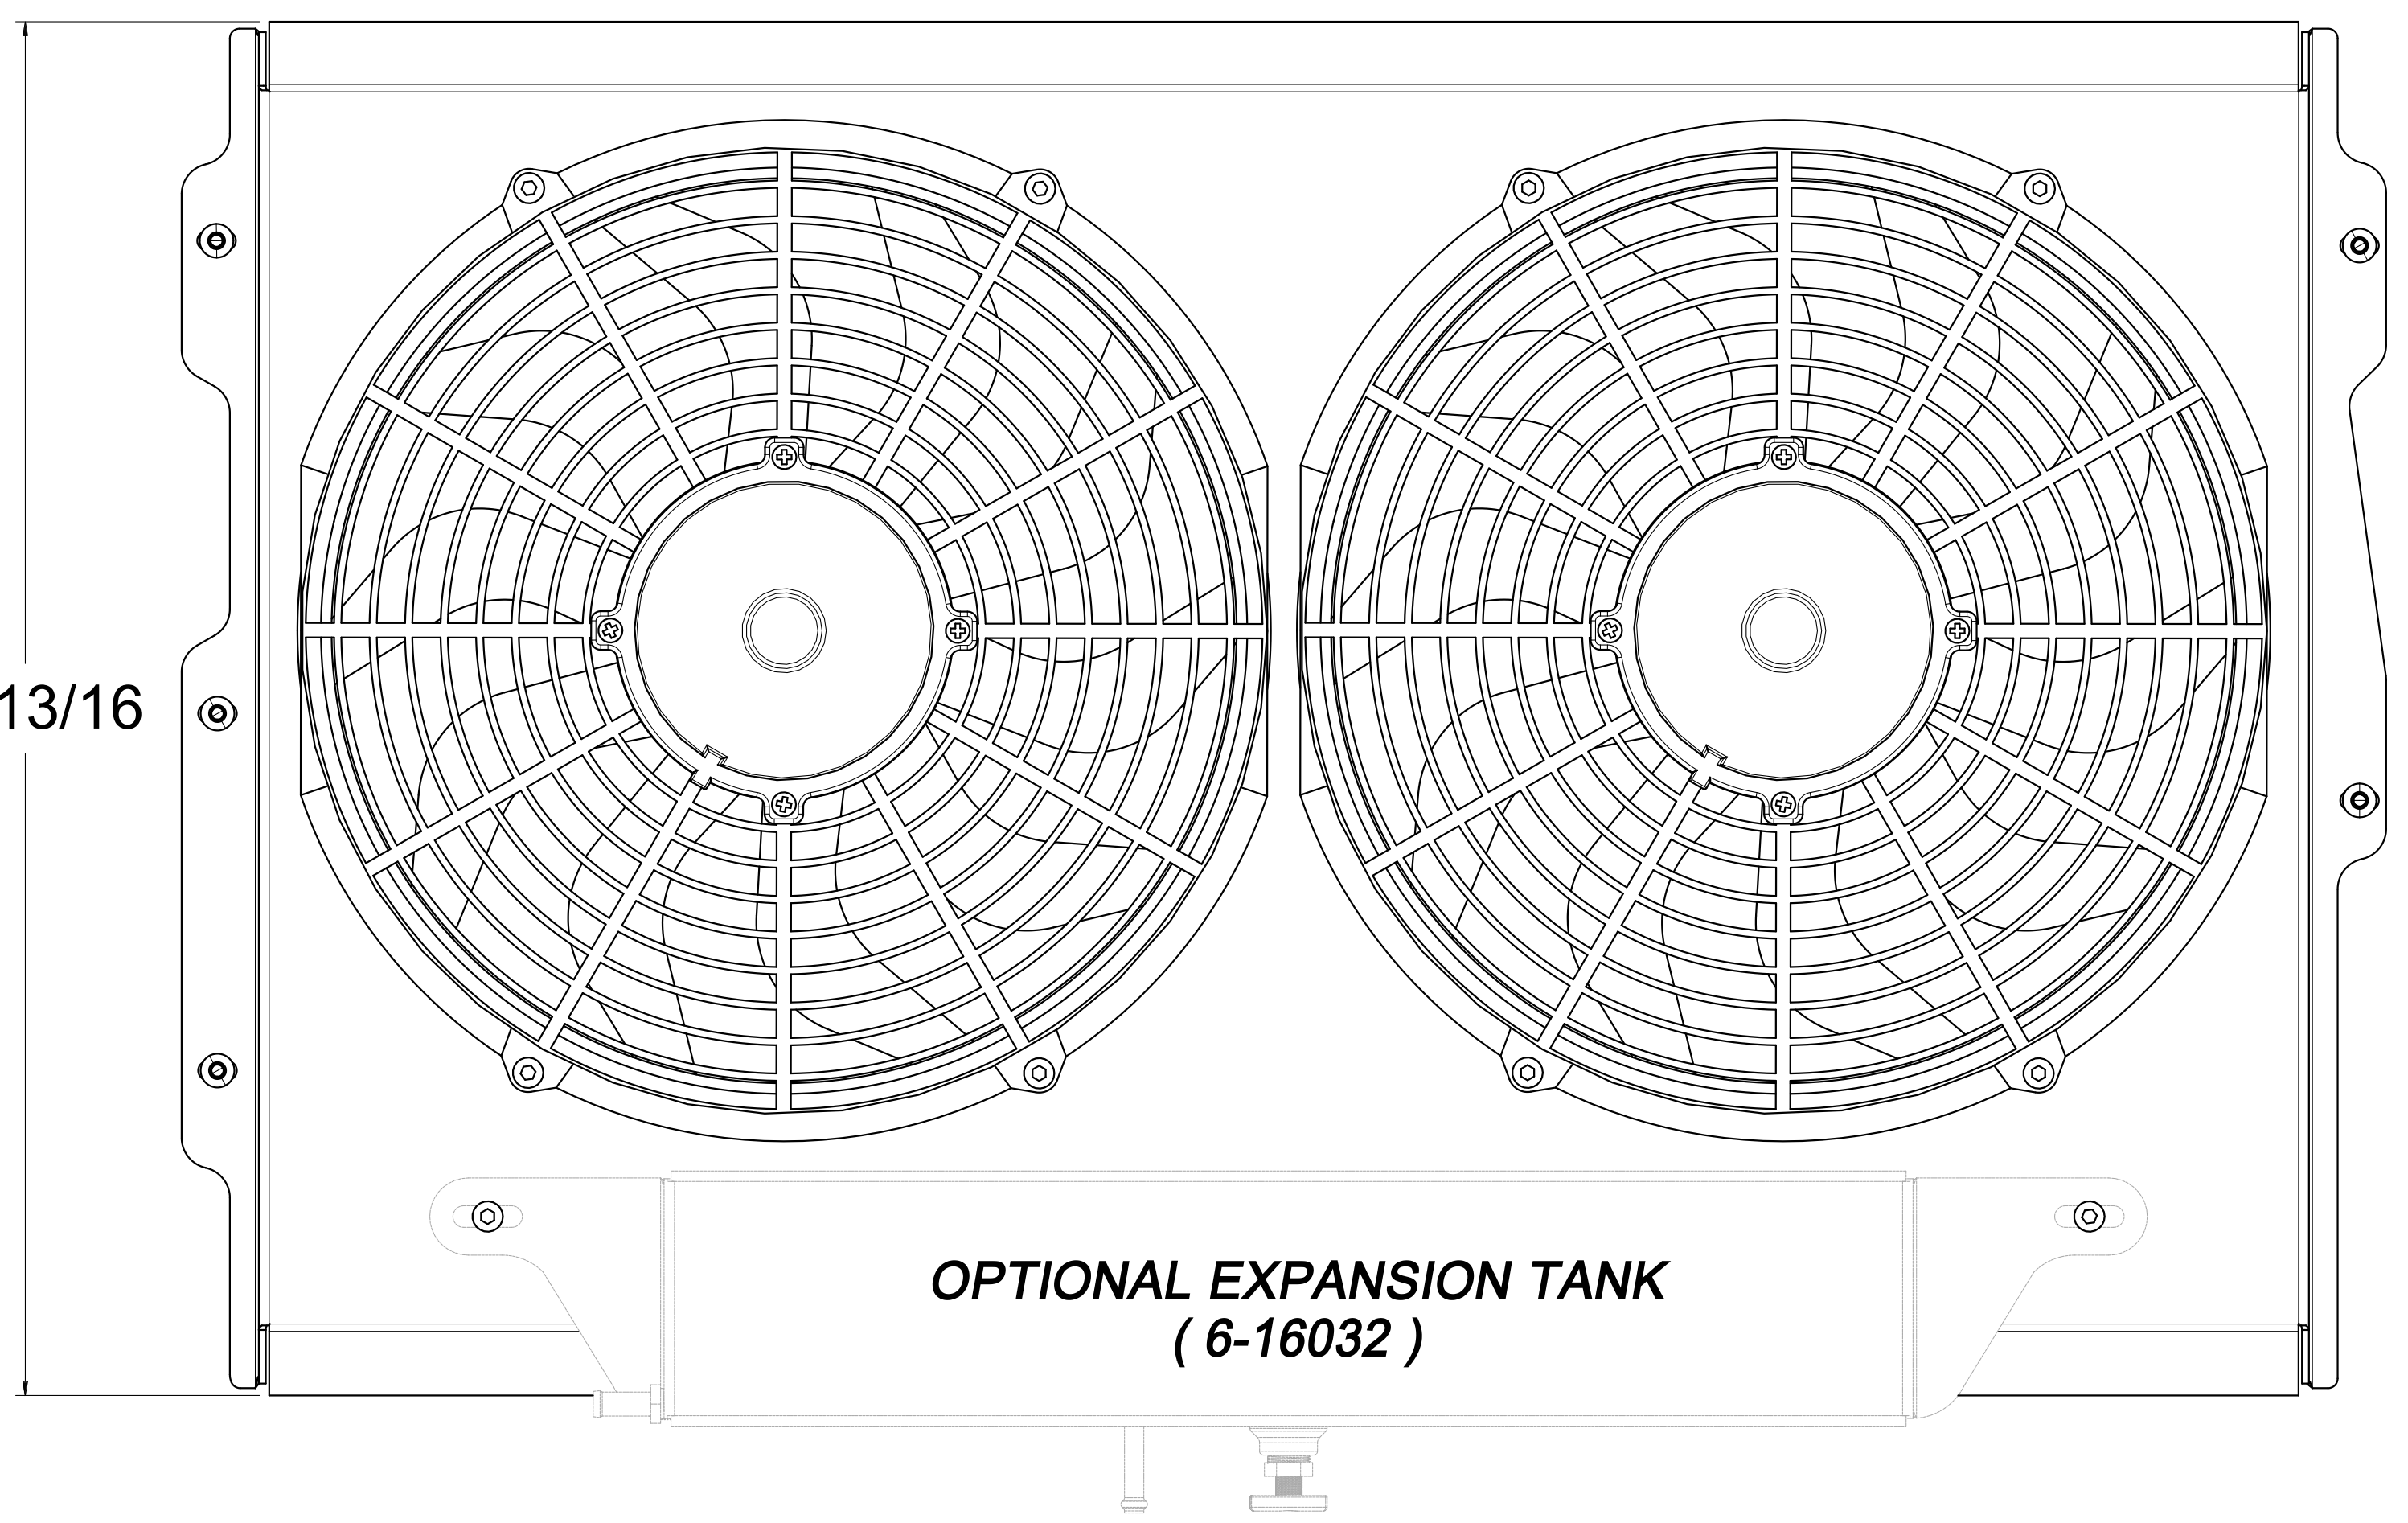

ZONE		REV	DESCRIPTION	DATE	APPROVED

SKU #	Expansion Tank	Fan Type	Fan Part #	Dimension "X"
1-1640-002LP	N/A	Low Profile	7-30100375	3"
1-1640-002MD	N/A	Medium Duty	7-30101504	3.5"
1-1640-002HP	N/A	High Performance	7-30102029	4.5"
1-1640-002LPX	6-16032	Low Profile	7-30100375	3"
1-1640-002MDX	6-16032	Medium Duty	7-30101504	3.5"
1-1640-002HPX	6-16032	High Performance	7-30102029	4.5"