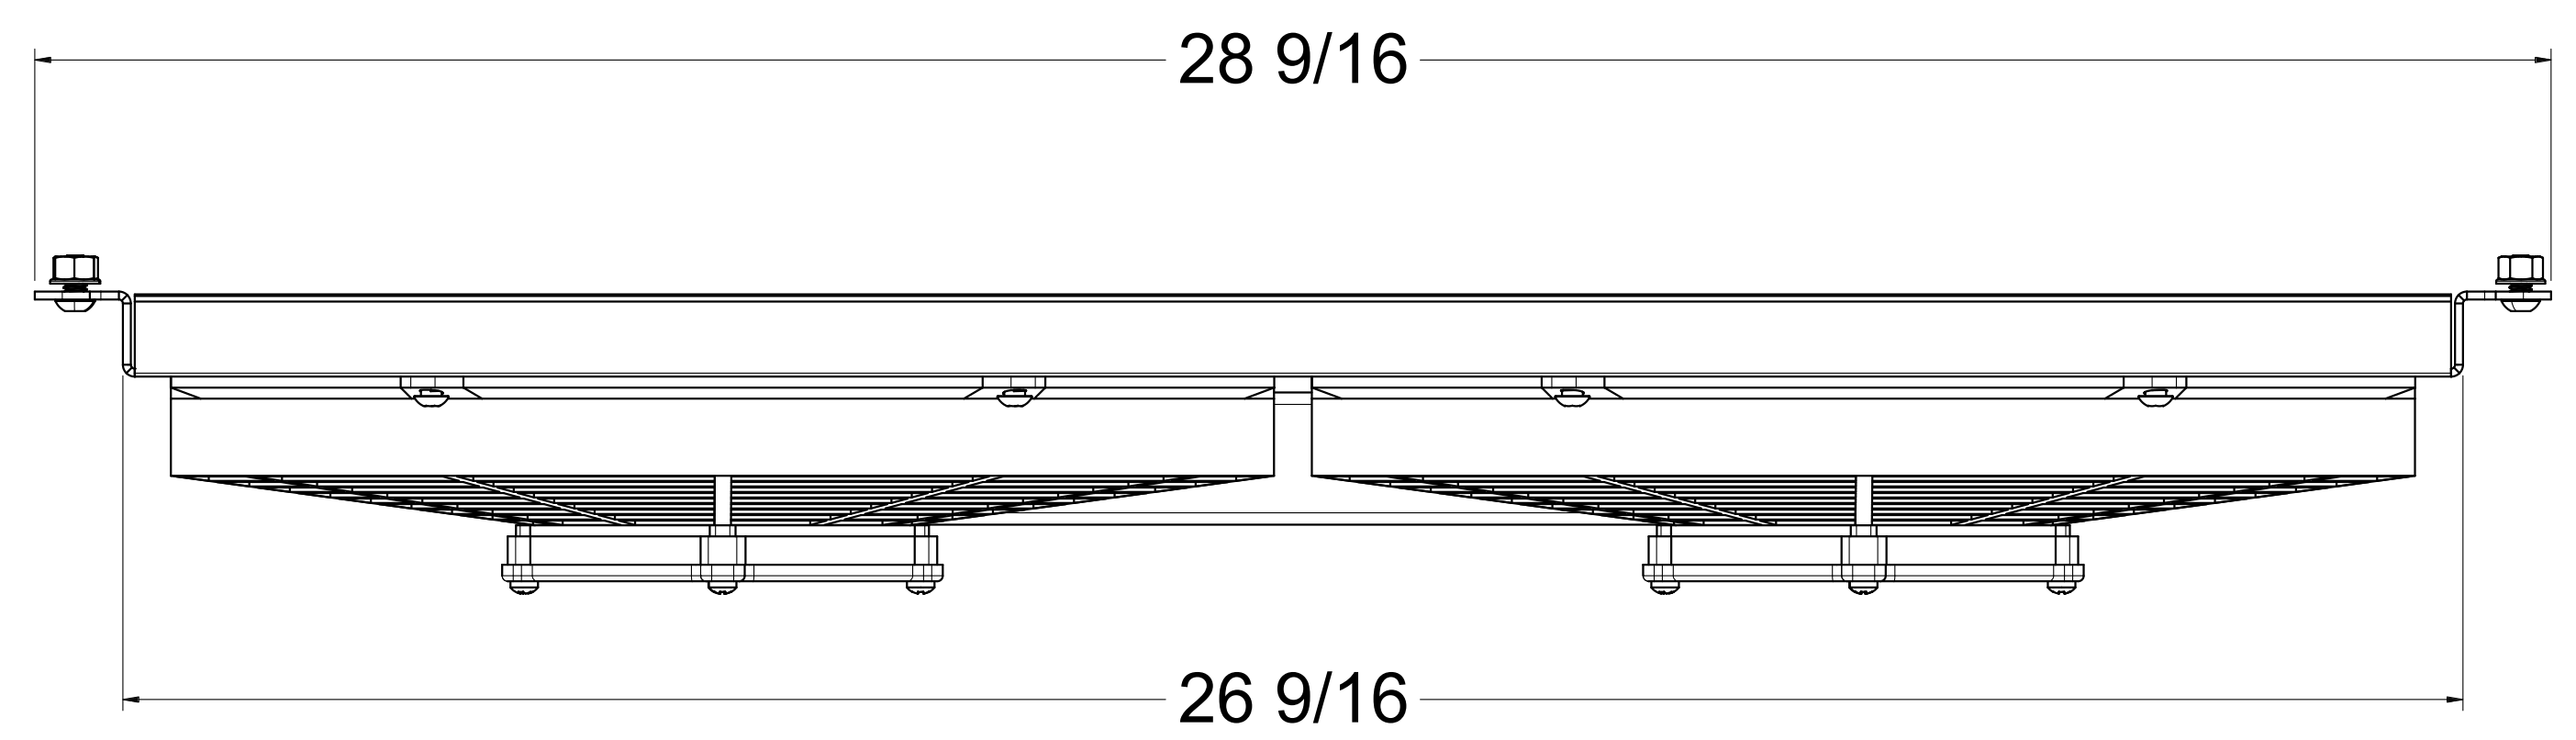

ZONE		REV	DESCRIPTION	DATE	APPROVED

SKU #	Expansion Tank	Fan Type	Fan Part #	Dimension "X"
1-1640-002LP	N/A	Low Profile	7-30100375	3"
1-1640-002MD	N/A	Medium Duty	7-30101504	3.5"
1-1640-002HP	N/A	High Performance	7-30102029	4.5"
1-1640-002LPX	6-16032	Low Profile	7-30100375	3"
1-1640-002MDX	6-16032	Medium Duty	7-30101504	3.5"
1-1640-002HPX	6-16032	High Performance	7-30102029	4.5"