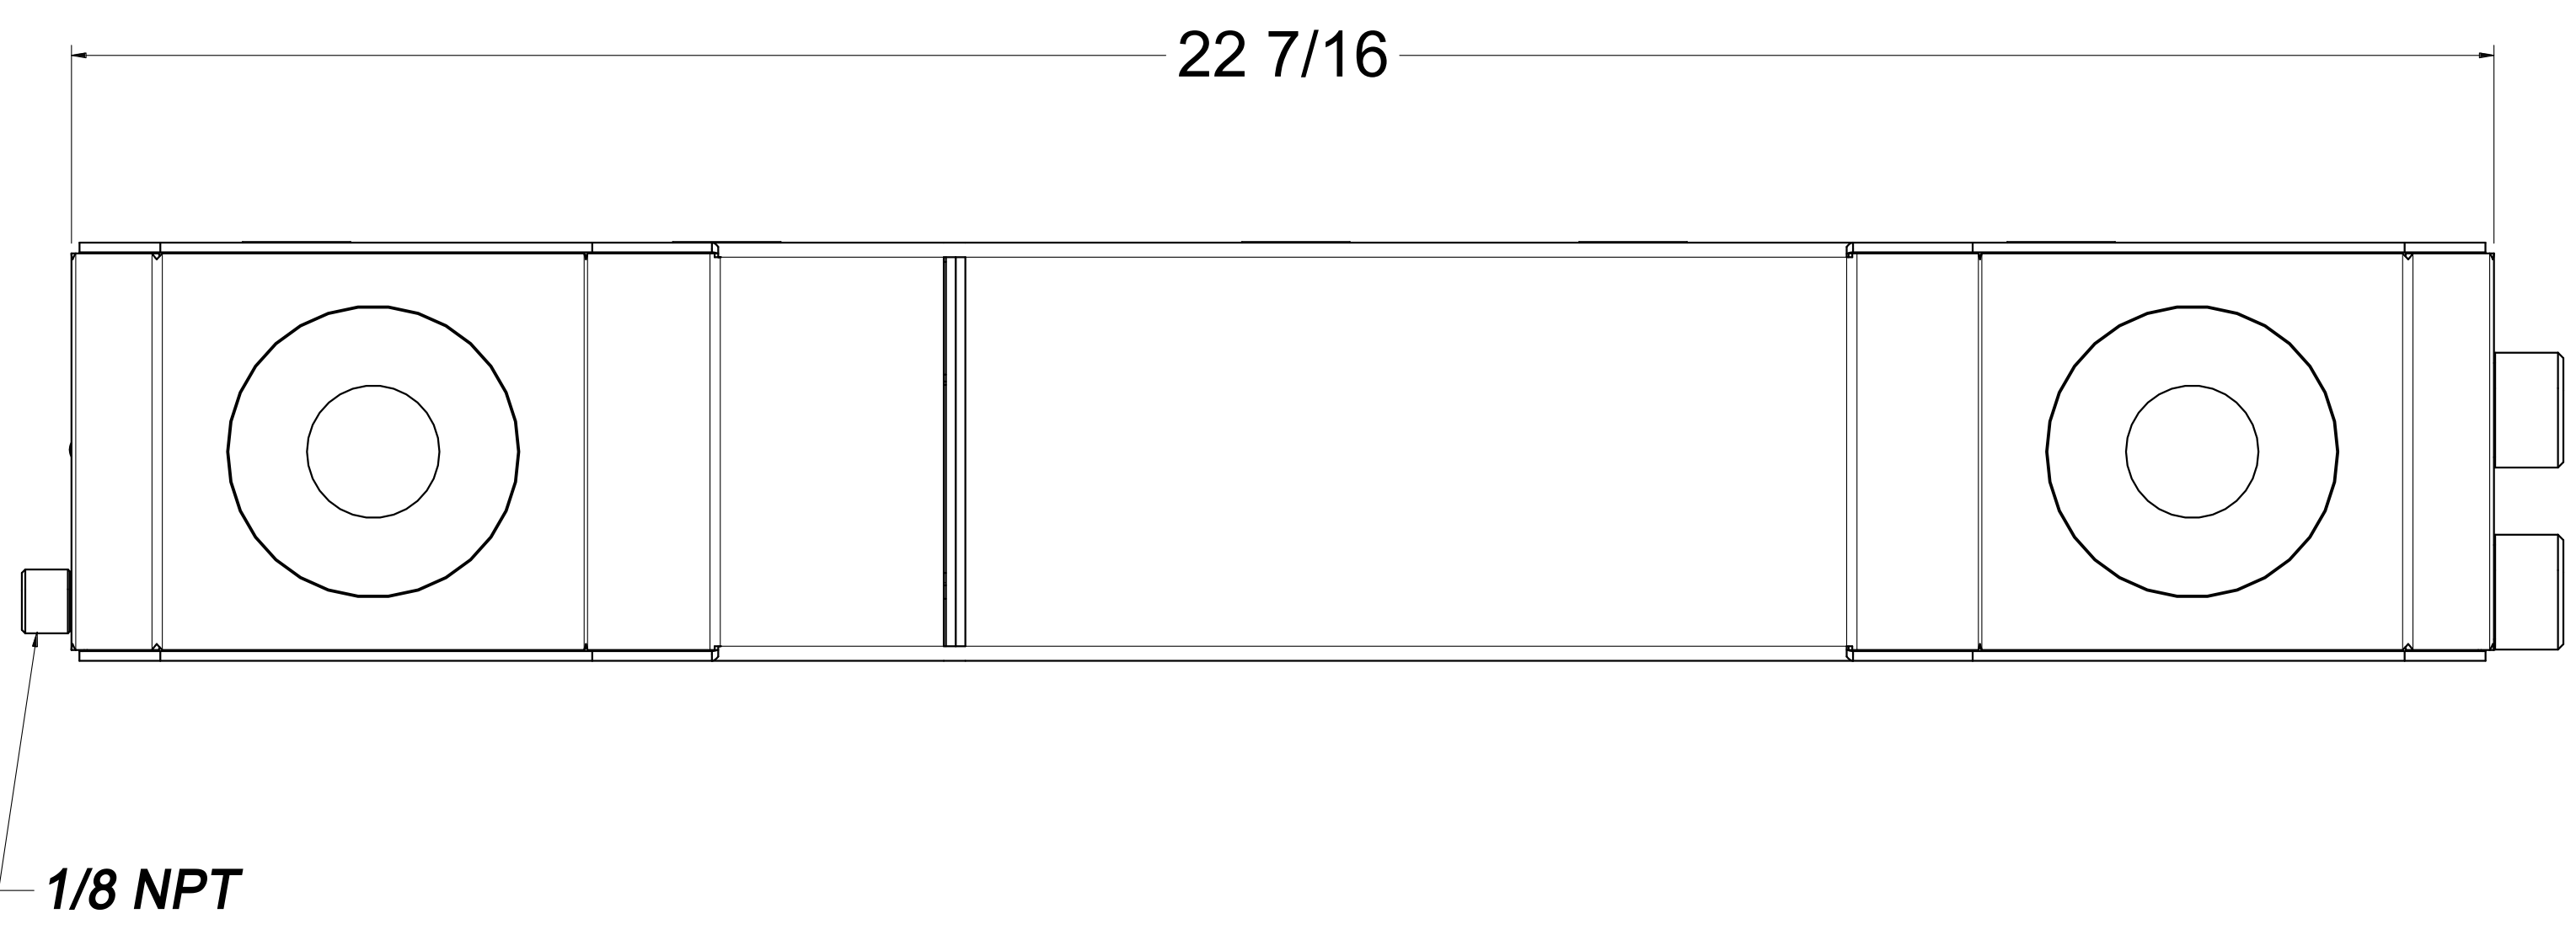

ZONE		REV	DESCRIPTION	DATE	APPROVED
REVISIONS					

 <p>Wizard cooling Custom Aluminum Radiators</p>	DRAWN SH	DATE 6-12-26	Title: 1-1640-000XX			
	CHECKED					
	QA		SIZE D	FSCM NO.	DWG NO.	REV -
	MFG		SCALE 1:1	SHEET		
APPROVED						