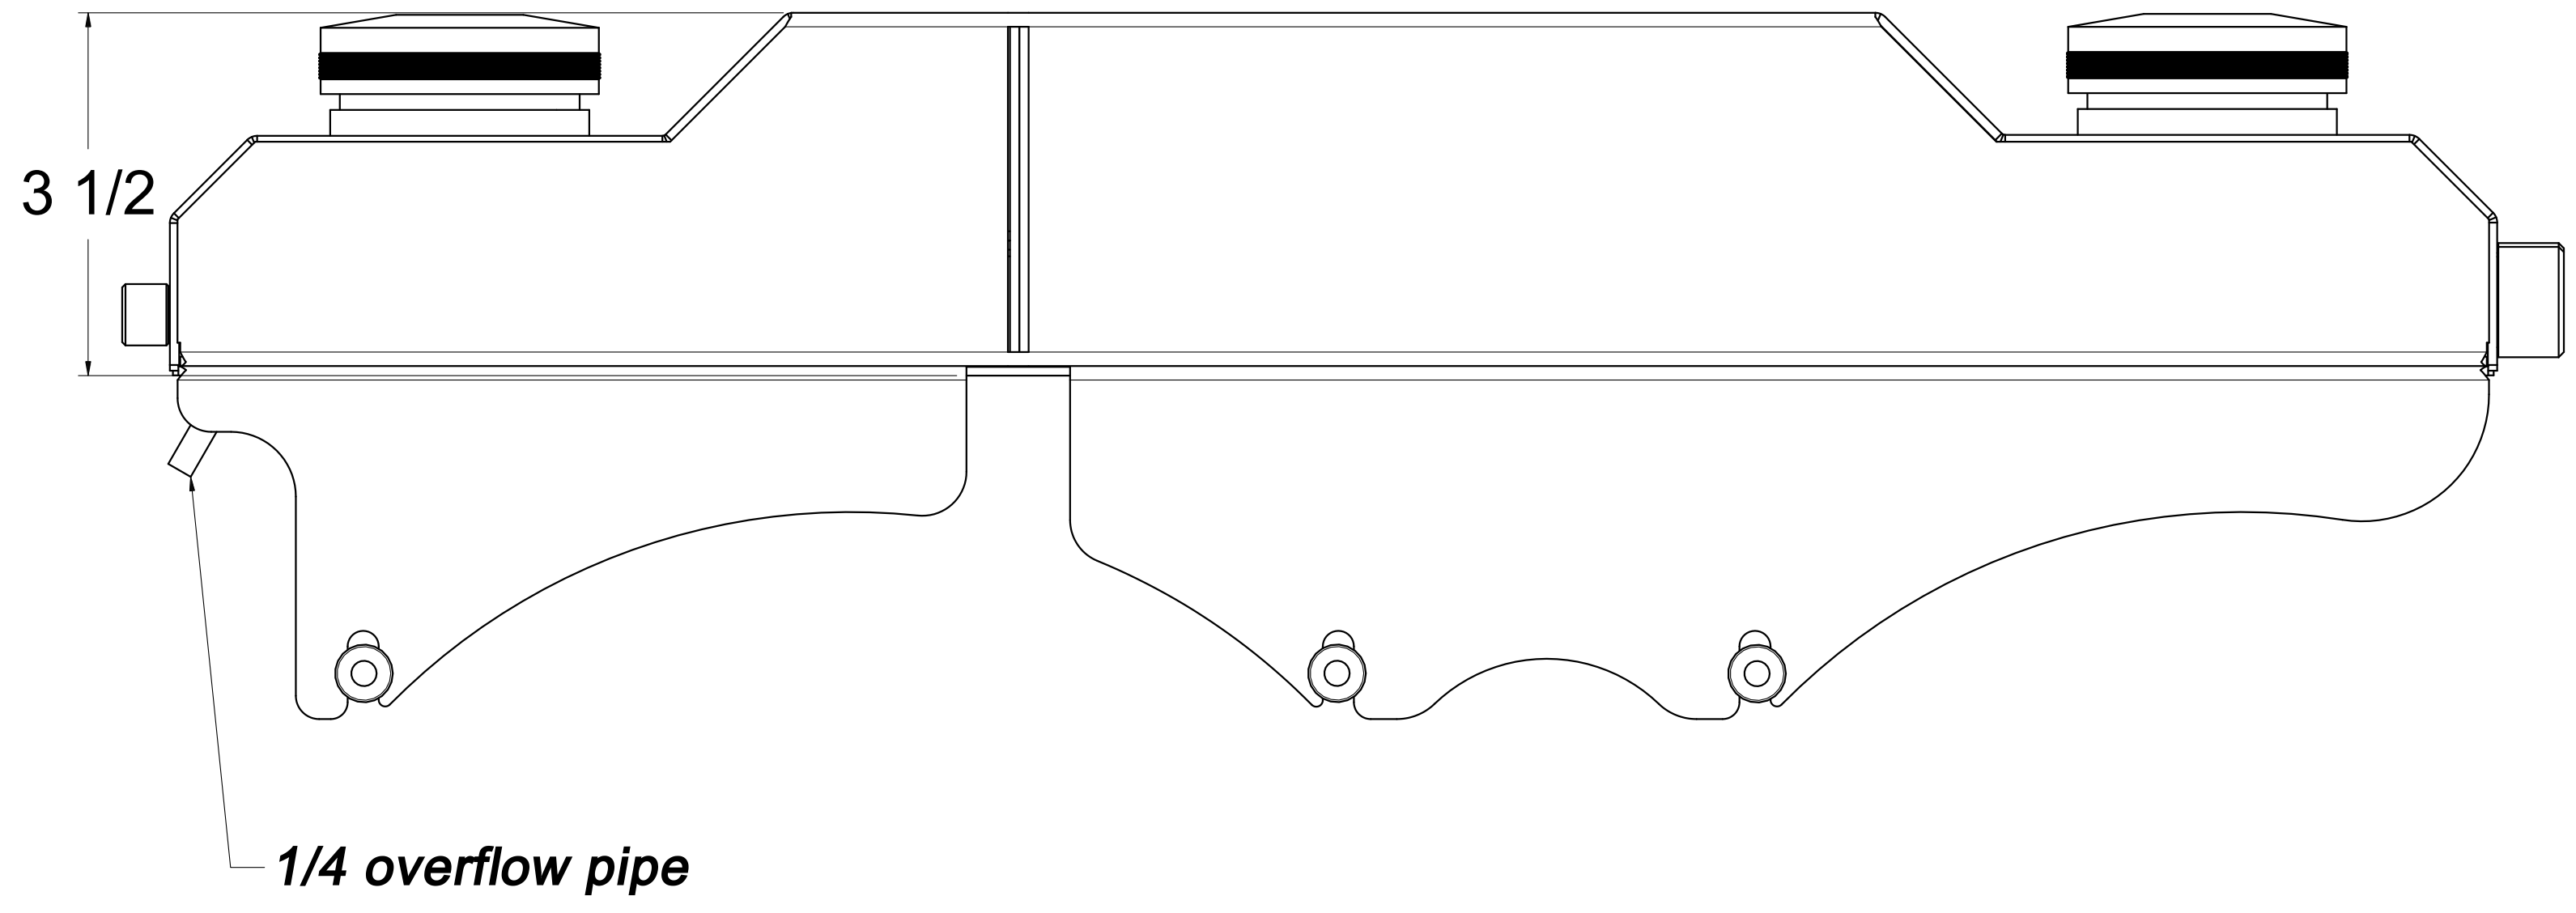

ZONE		REV	DESCRIPTION	DATE	APPROVED
REVISIONS					

 <p>Wizard cooling Custom Aluminum Radiators</p>	DRAWN SH	DATE 6-12-26	Title: 1-1640-000XX			
	CHECKED					
	QA		SIZE D	FSCM NO.	DWG NO.	REV -
	MFG		SCALE 1:1	SHEET		
APPROVED						