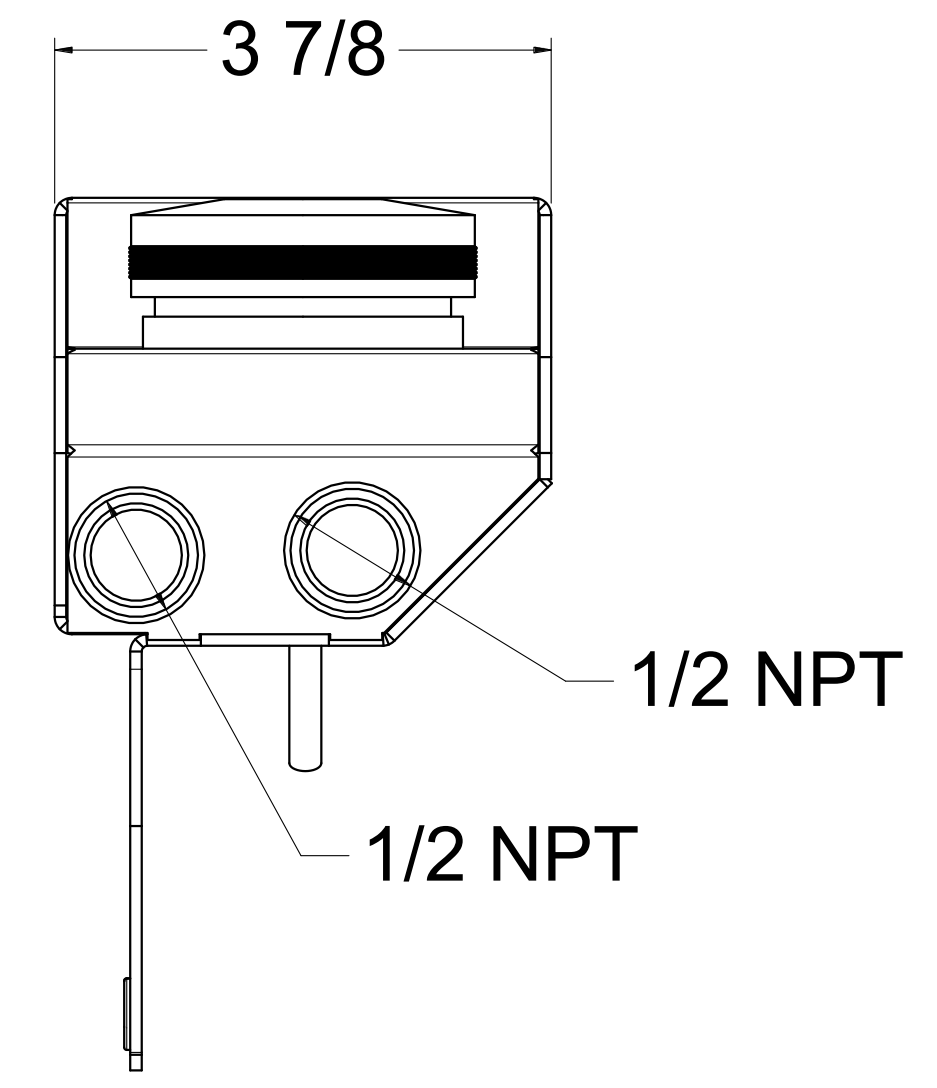

ZONE		REV	DESCRIPTION	DATE	APPROVED
REVISIONS					

 <p>Wizard cooling Custom Aluminum Radiators</p>	DRAWN SH	DATE 6-12-26	Title: 1-1640-000XX			
	CHECKED					
	QA		SIZE D	FSCM NO.	DWG NO.	REV -
	MFG		SCALE 1:1	SHEET		
APPROVED						