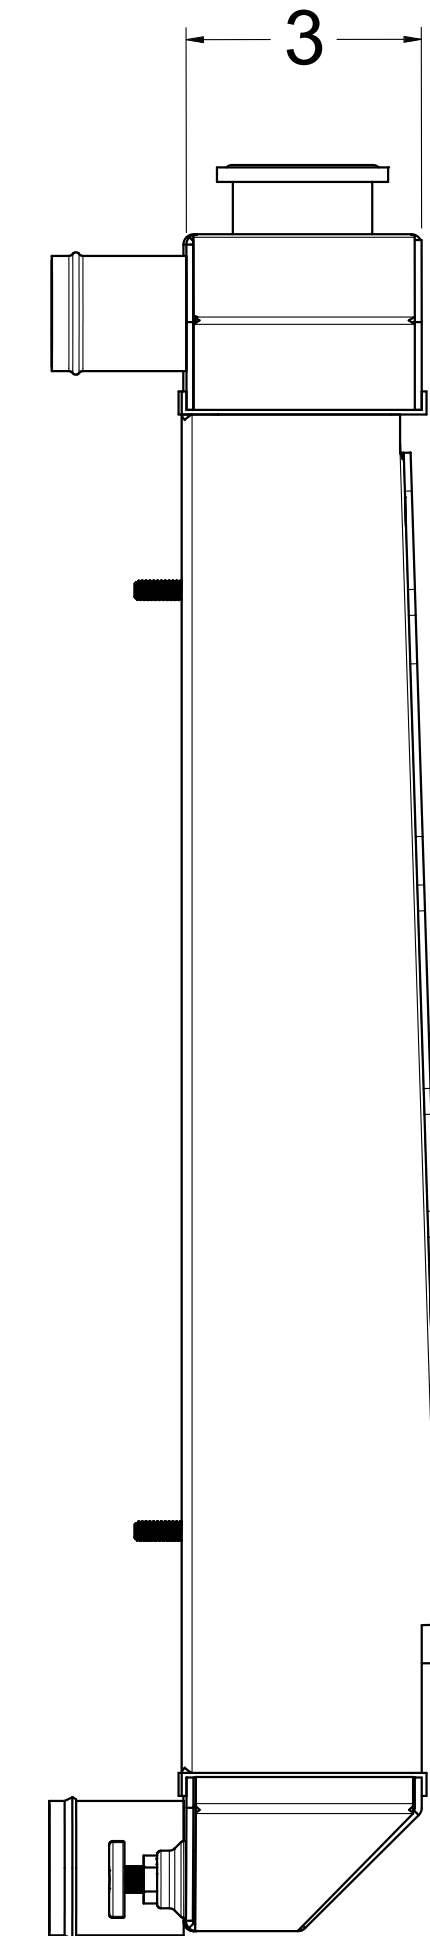

| SKU # | Transmission | Core Size |
|-------------|--------------|-------------------------------------|
| 1-375-100HC | Automatic | Standard (2 Rows Of 1" Tubes) |
| 1-375-200HC | | Upgraded (2 Rows Of 1.25" Tubes) |