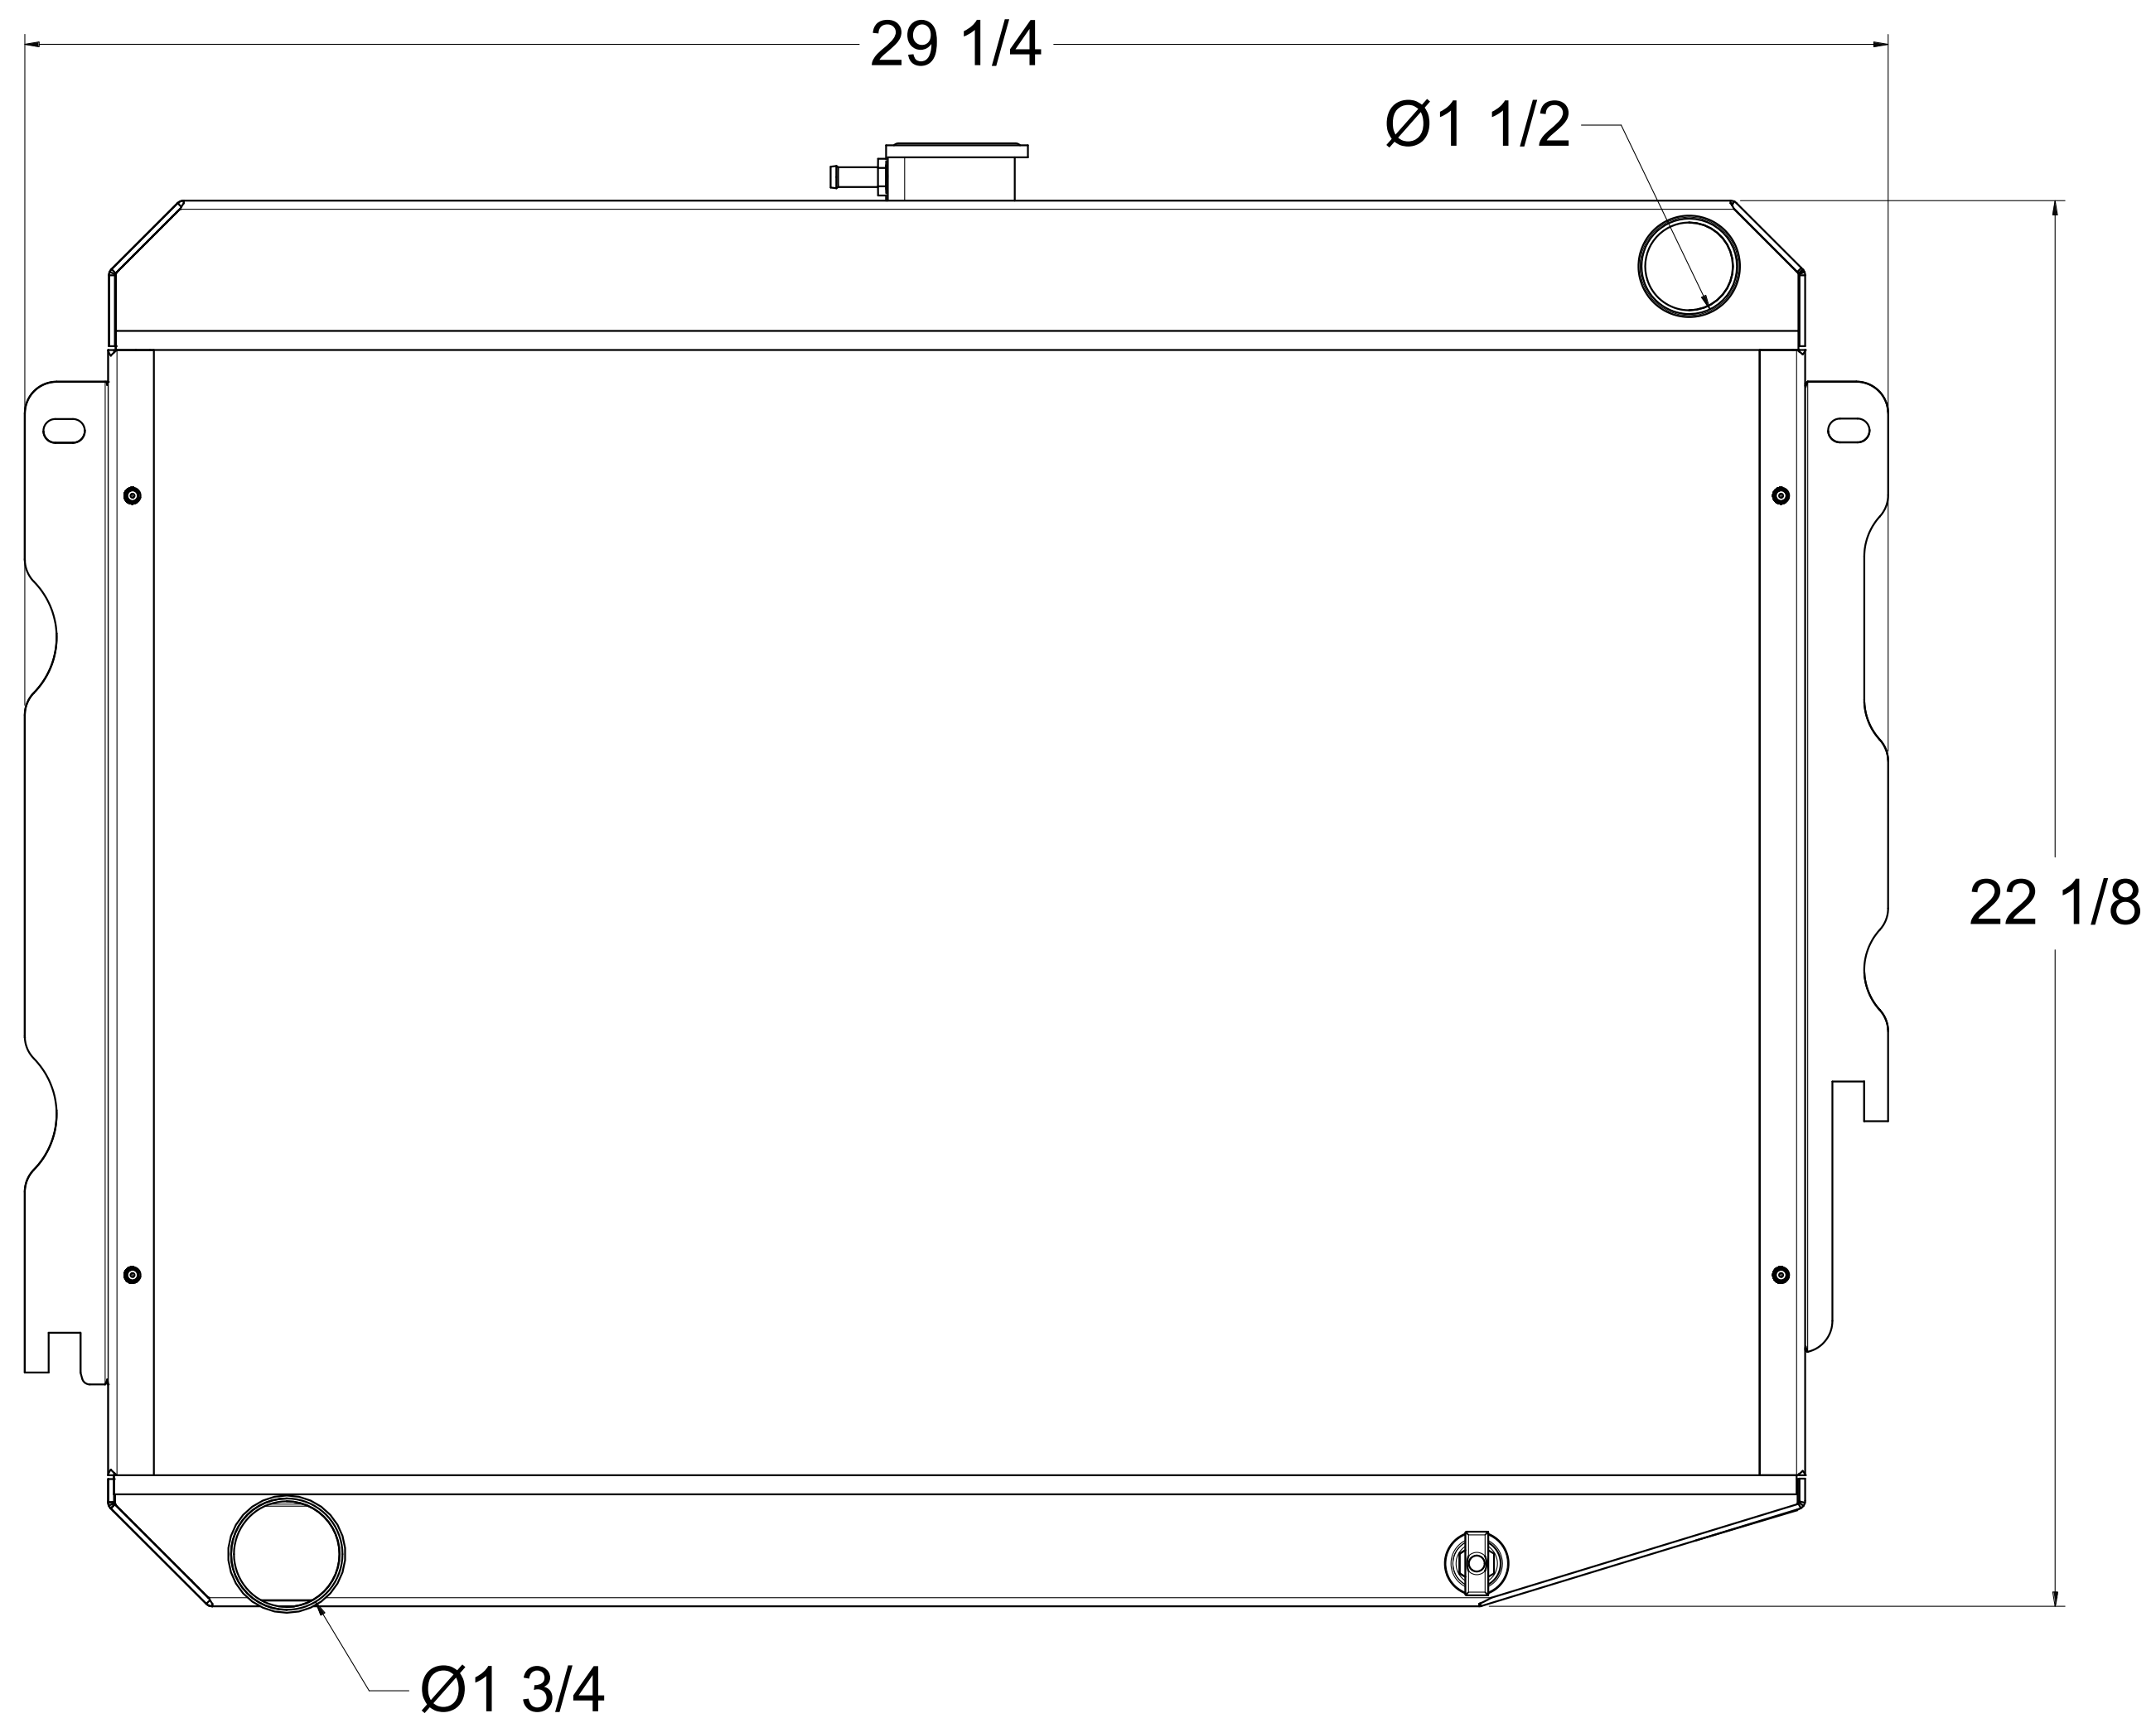

| SKU # | Transmission | Core Size |
|-------------|--------------|-------------------------------------|
| 1-375-100HC | Automatic | Standard (2 Rows Of 1" Tubes) |
| 1-375-200HC | | Upgraded (2 Rows Of 1.25" Tubes) |