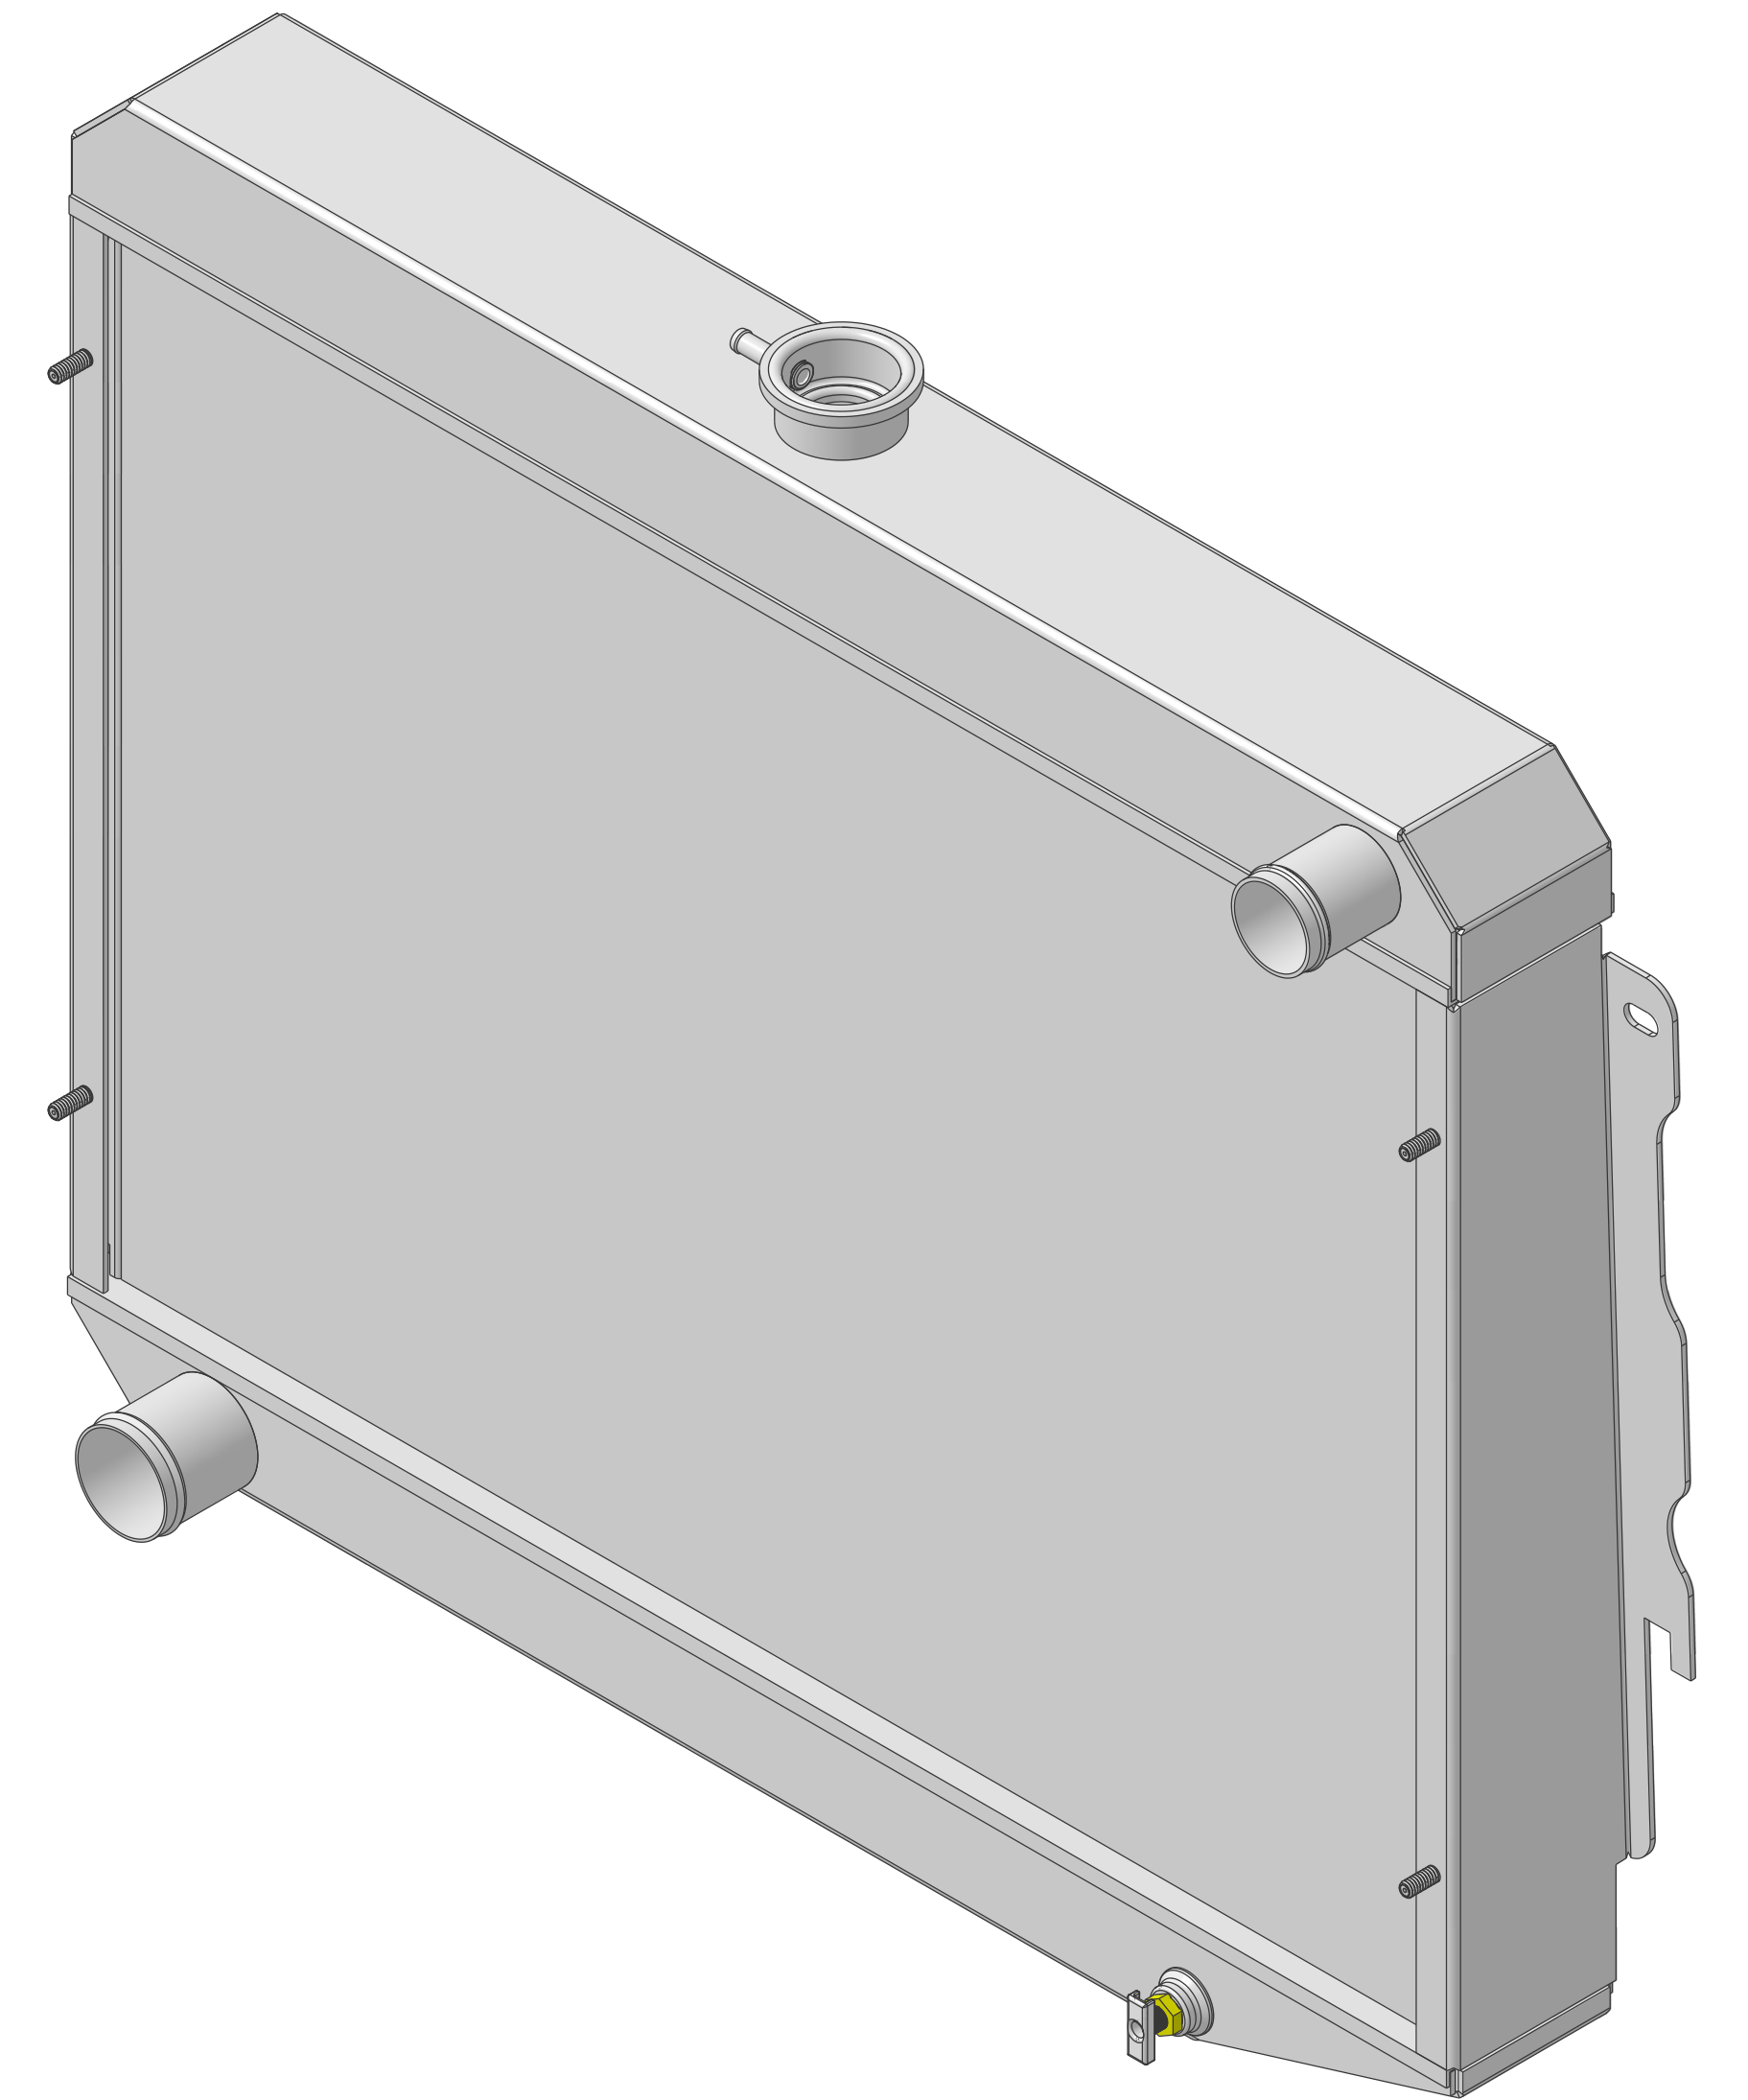

| SKU # | Transmission | Core Size |
|-------------|--------------|-------------------------------------|
| 1-375-100HC | Automatic | Standard (2 Rows Of 1" Tubes) |
| 1-375-200HC | | Upgraded (2 Rows Of 1.25" Tubes) |