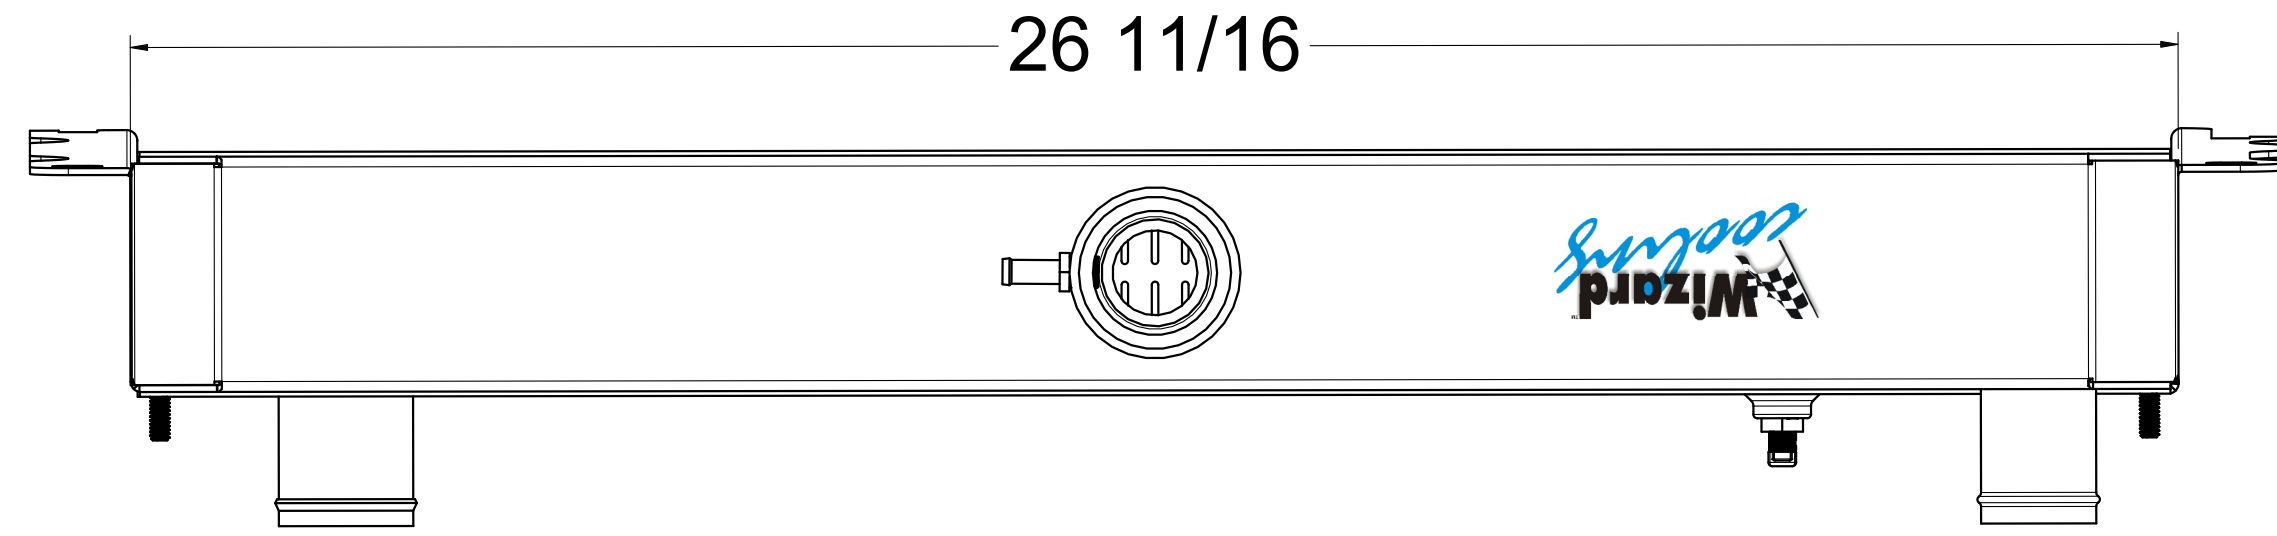

| SKU # | Transmission | Core Size |
|-------------|--------------|-------------------------------------|
| 1-375-100HC | Automatic | Standard (2 Rows Of 1" Tubes) |
| 1-375-200HC | | Upgraded (2 Rows Of 1.25" Tubes) |