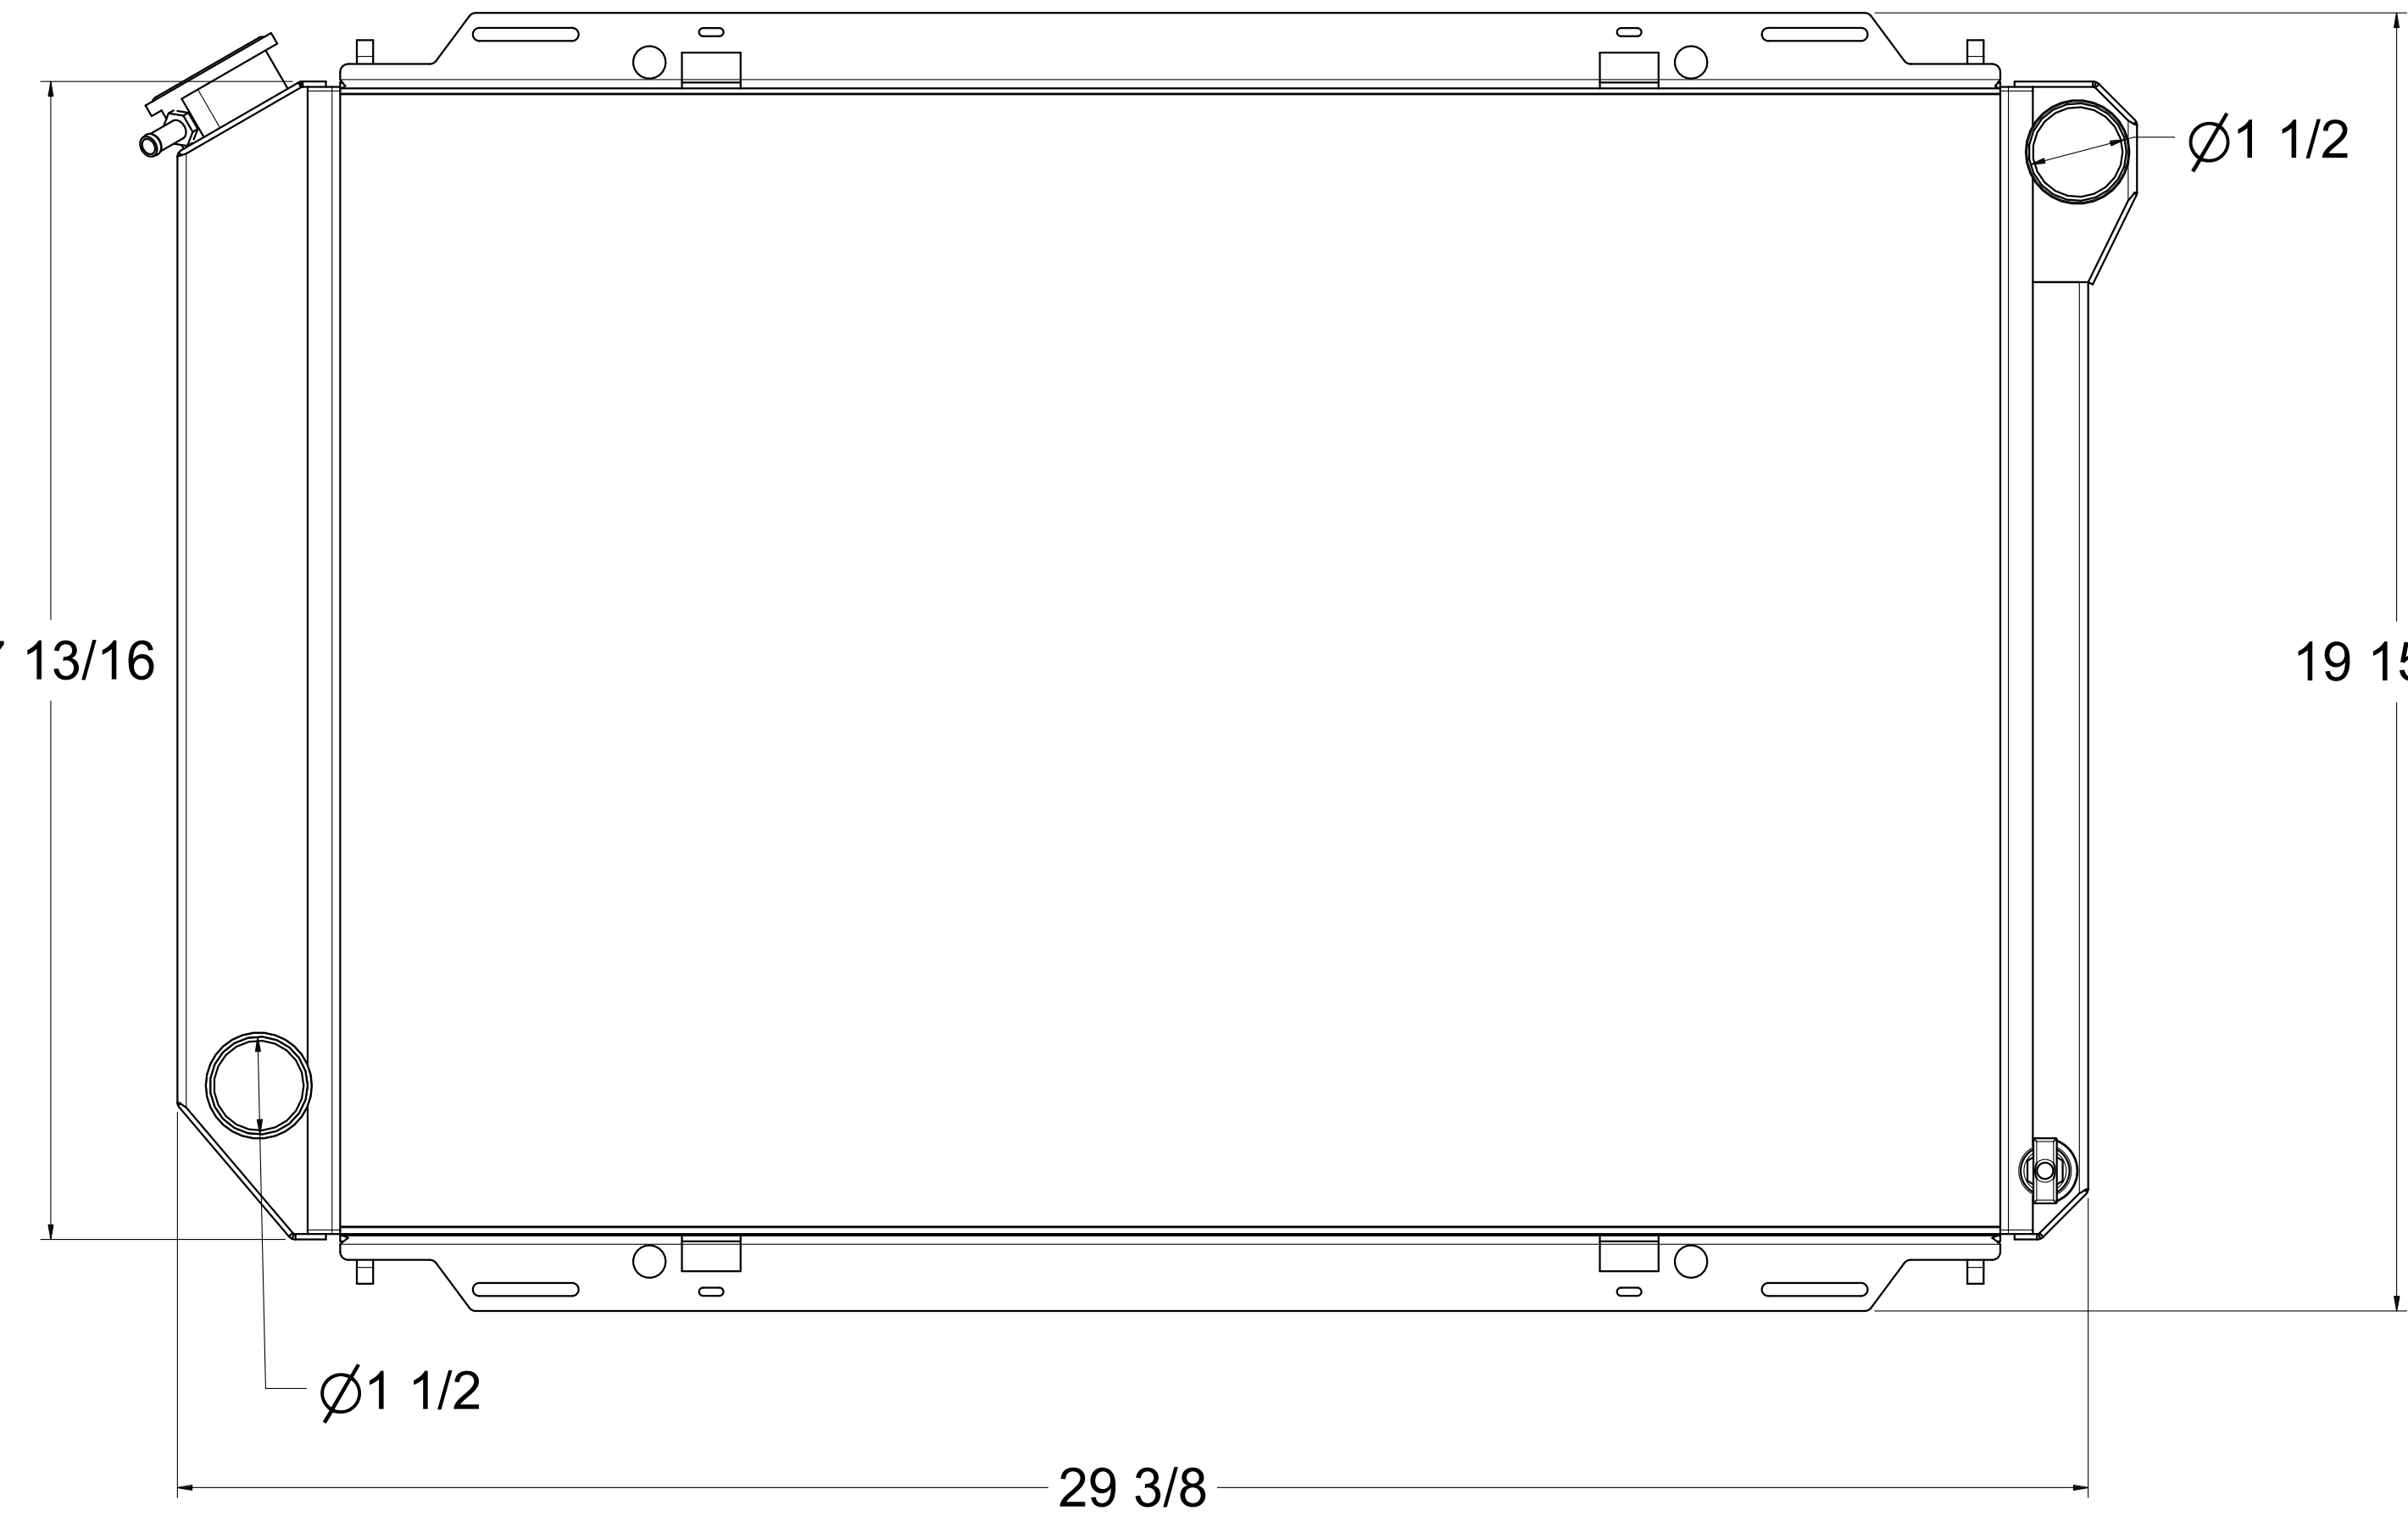

SKU #	Transmission	Core Size
1-556-100CS	Manual	Standard (2 Rows Of 1" Tubes)
1-556-200CS	Manual	Upgraded (2 Rows Of 1.25" Tubes)

www.wizardcooling.com

Contact Us:
716-655-6760

Part Number
**1-556-CS Radiator
Manual Transmission**

30 1/8

17 13/16

19 15/16

29 3/8

Ø1 1/2

Ø1 1/2

3

www.wizardcooling.com