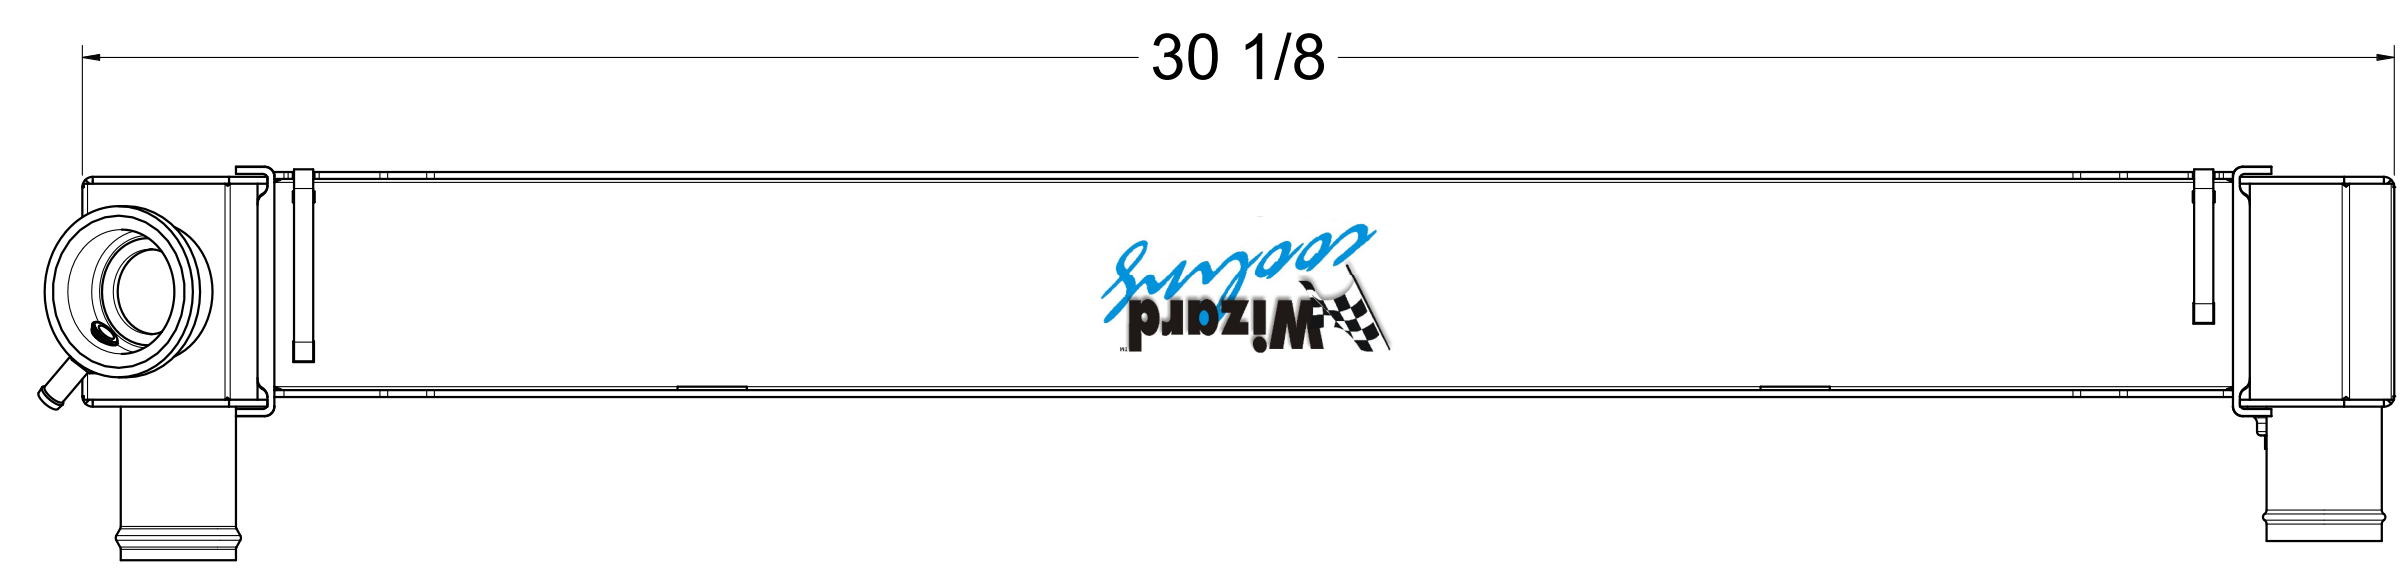

SKU #	Transmission	Core Size
1-556-100CS	Manual	Standard (2 Rows Of 1" Tubes)
1-556-200CS	Manual	Upgraded (2 Rows Of 1.25" Tubes)

www.wizardcooling.com

Contact Us:
716-655-6760

Part Number
**1-556-CS Radiator
Manual Transmission**

30 1/8

17 13/16

19 15/16

29 3/8

Ø1 1/2

Ø1 1/2

3

www.wizardcooling.com