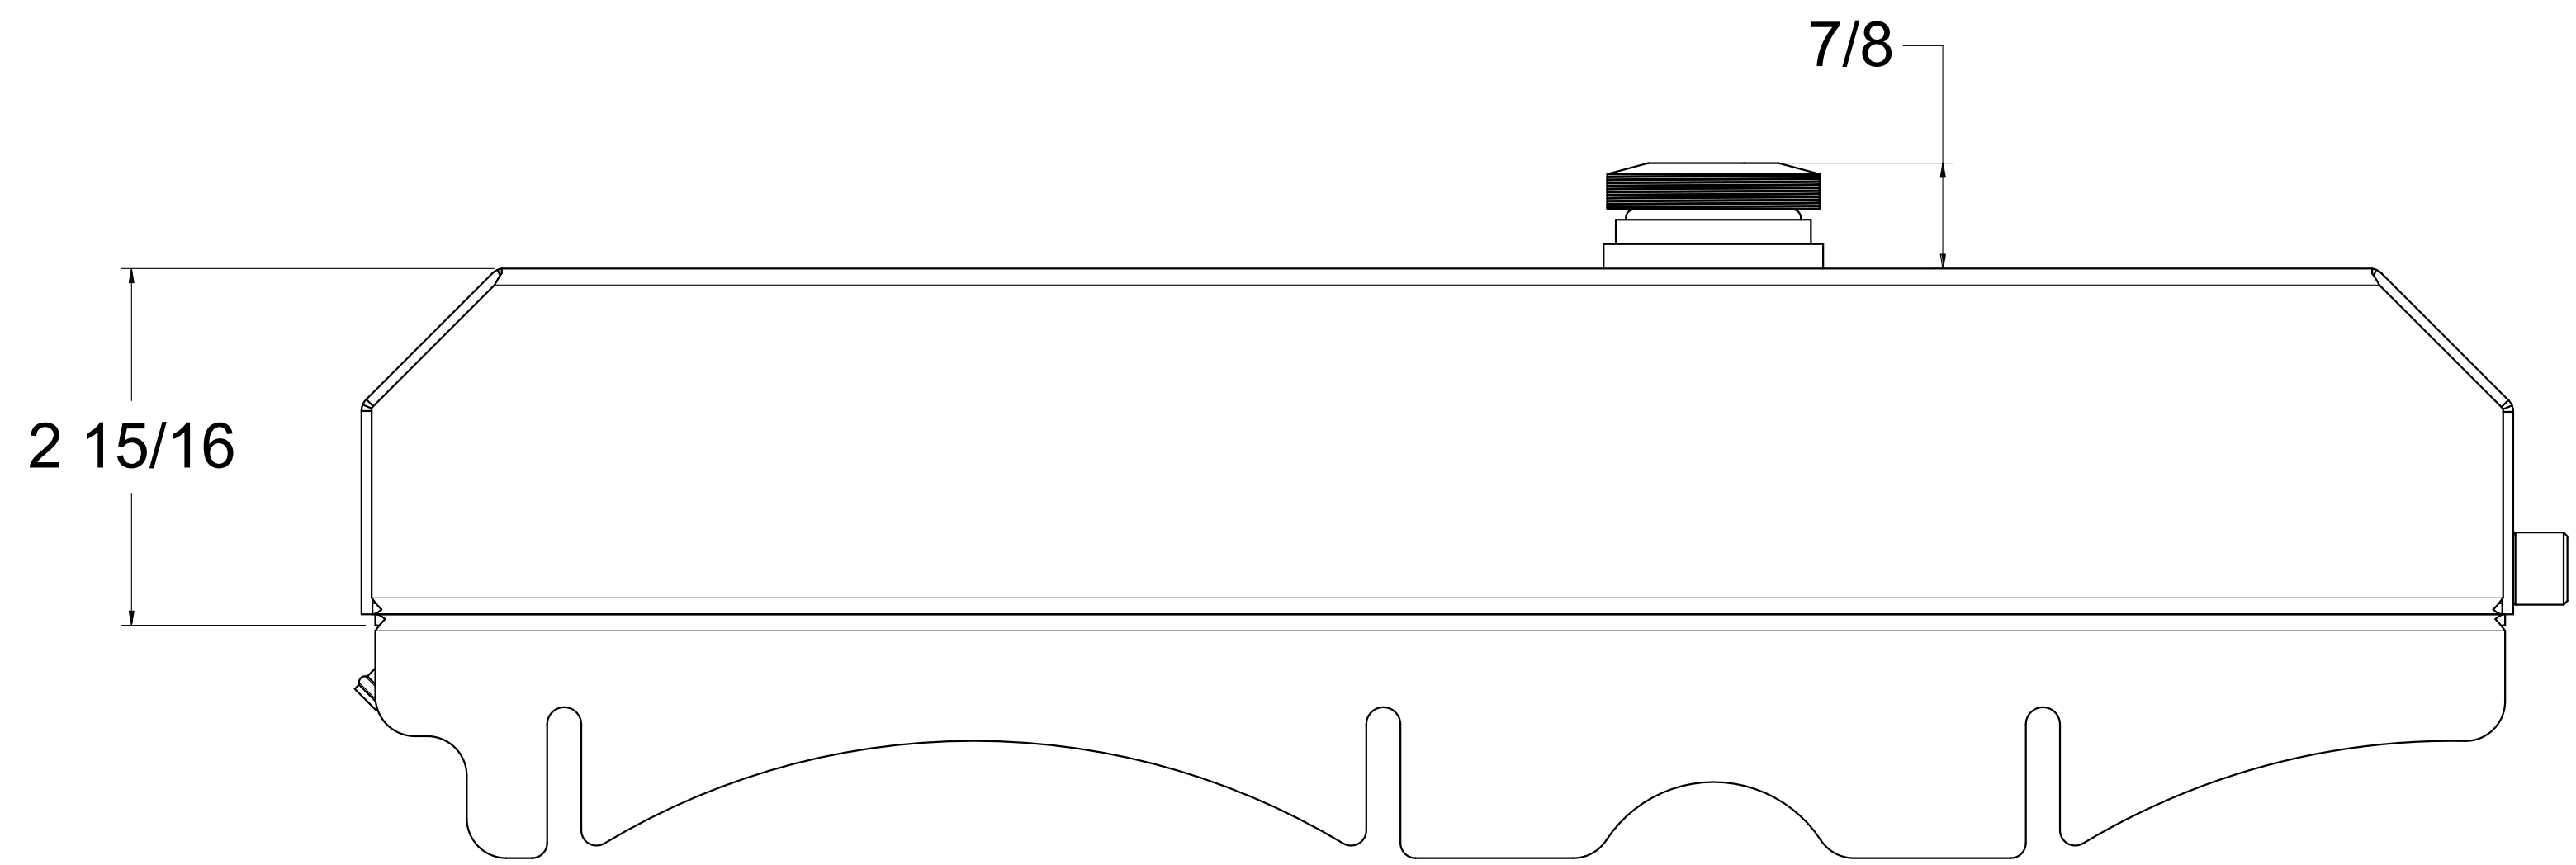

B

B

A

A

8 7 6 5 4 3 2 1

 <p>Wizard <i>cooling</i> Custom Aluminum Radiators</p>	DRAWN SH	DATE 6-24-26	FOR LS (OR) LT ASSEMBLIES ONLY			
	CHECKED				Title: 1-1673-000X	
	QA		SIZE	FSCM NO.	DWG NO.	REV
	MFG		D			-
APPROVED		SCALE	1:1	SHEET		